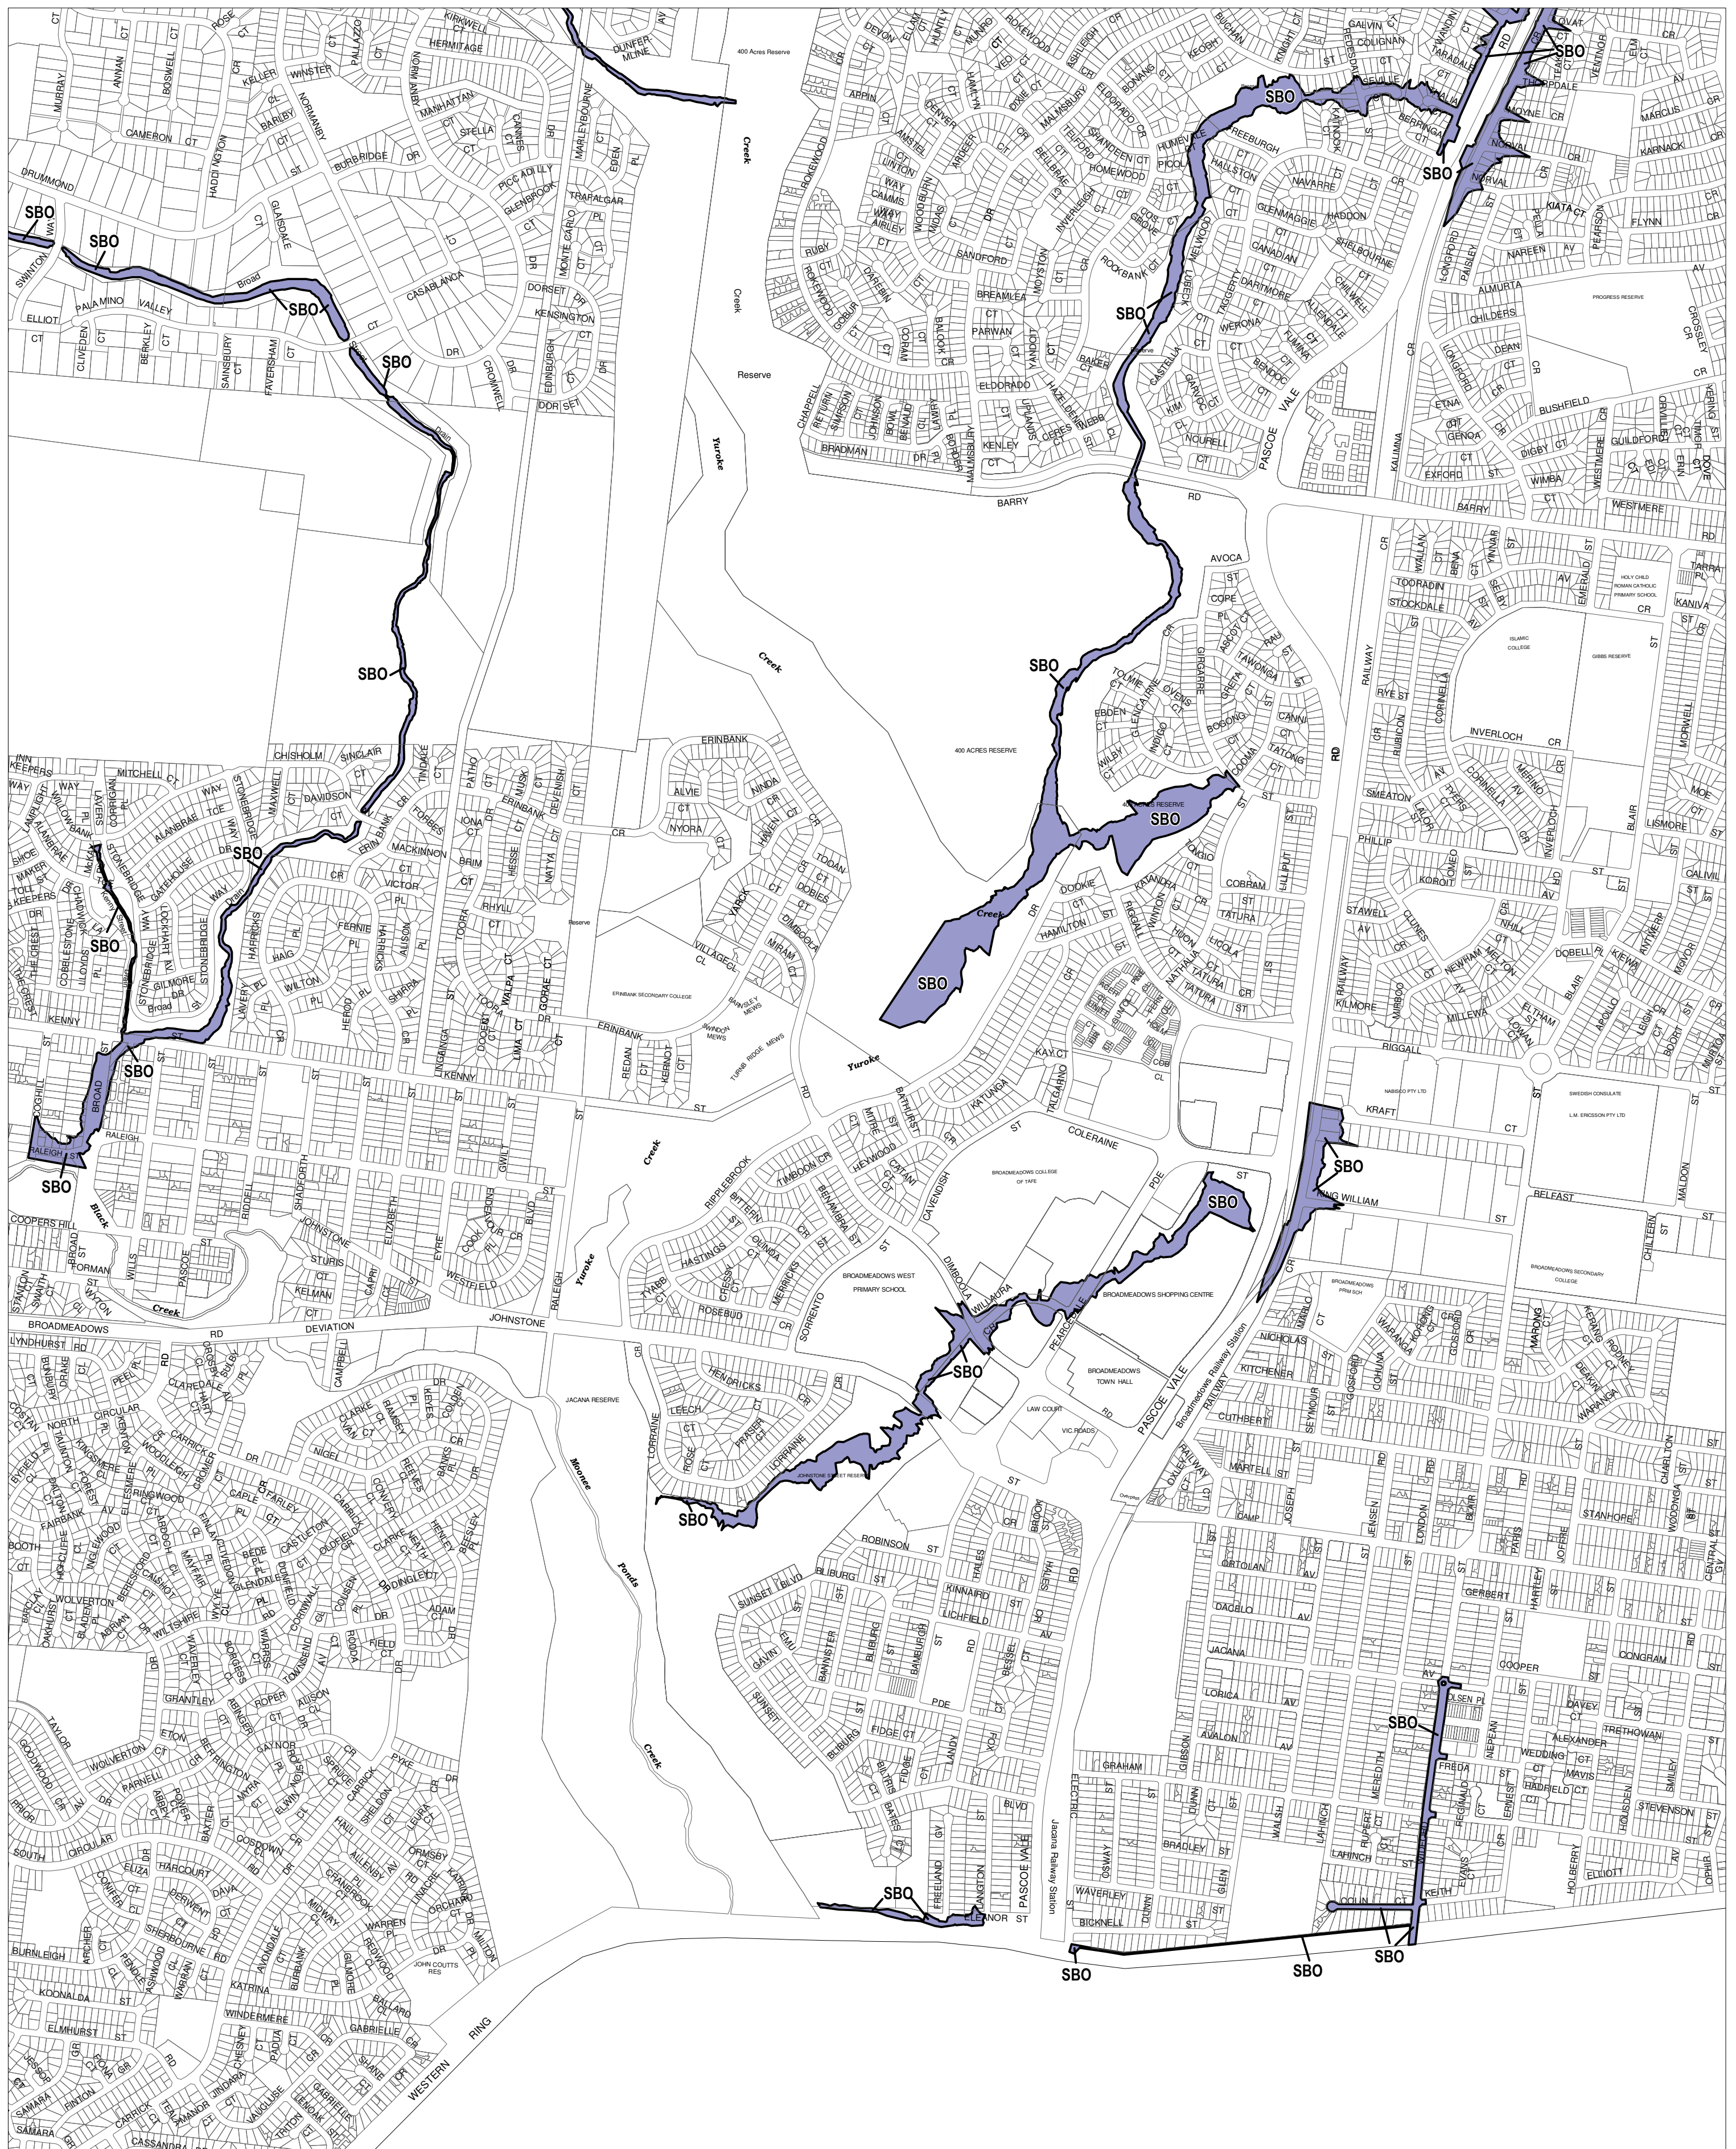

HUME PLANNING SCHEME - LOCAL PROVISION

Overlays
SBO Special Building Overlay

200 0 200 400 600 800 1000 m
AUSTRALIAN MAP GRID ZONE 55

INDEX TO ADJOINING METRIC SERIES MAP

1	2	3	4
5	6	7	8
9	10	11	12
13	14	15	16
17	18	19	20
21	22	23	24
25	26		

State Government
Victoria

Printed: 26/3/2012

AMENDMENT C122