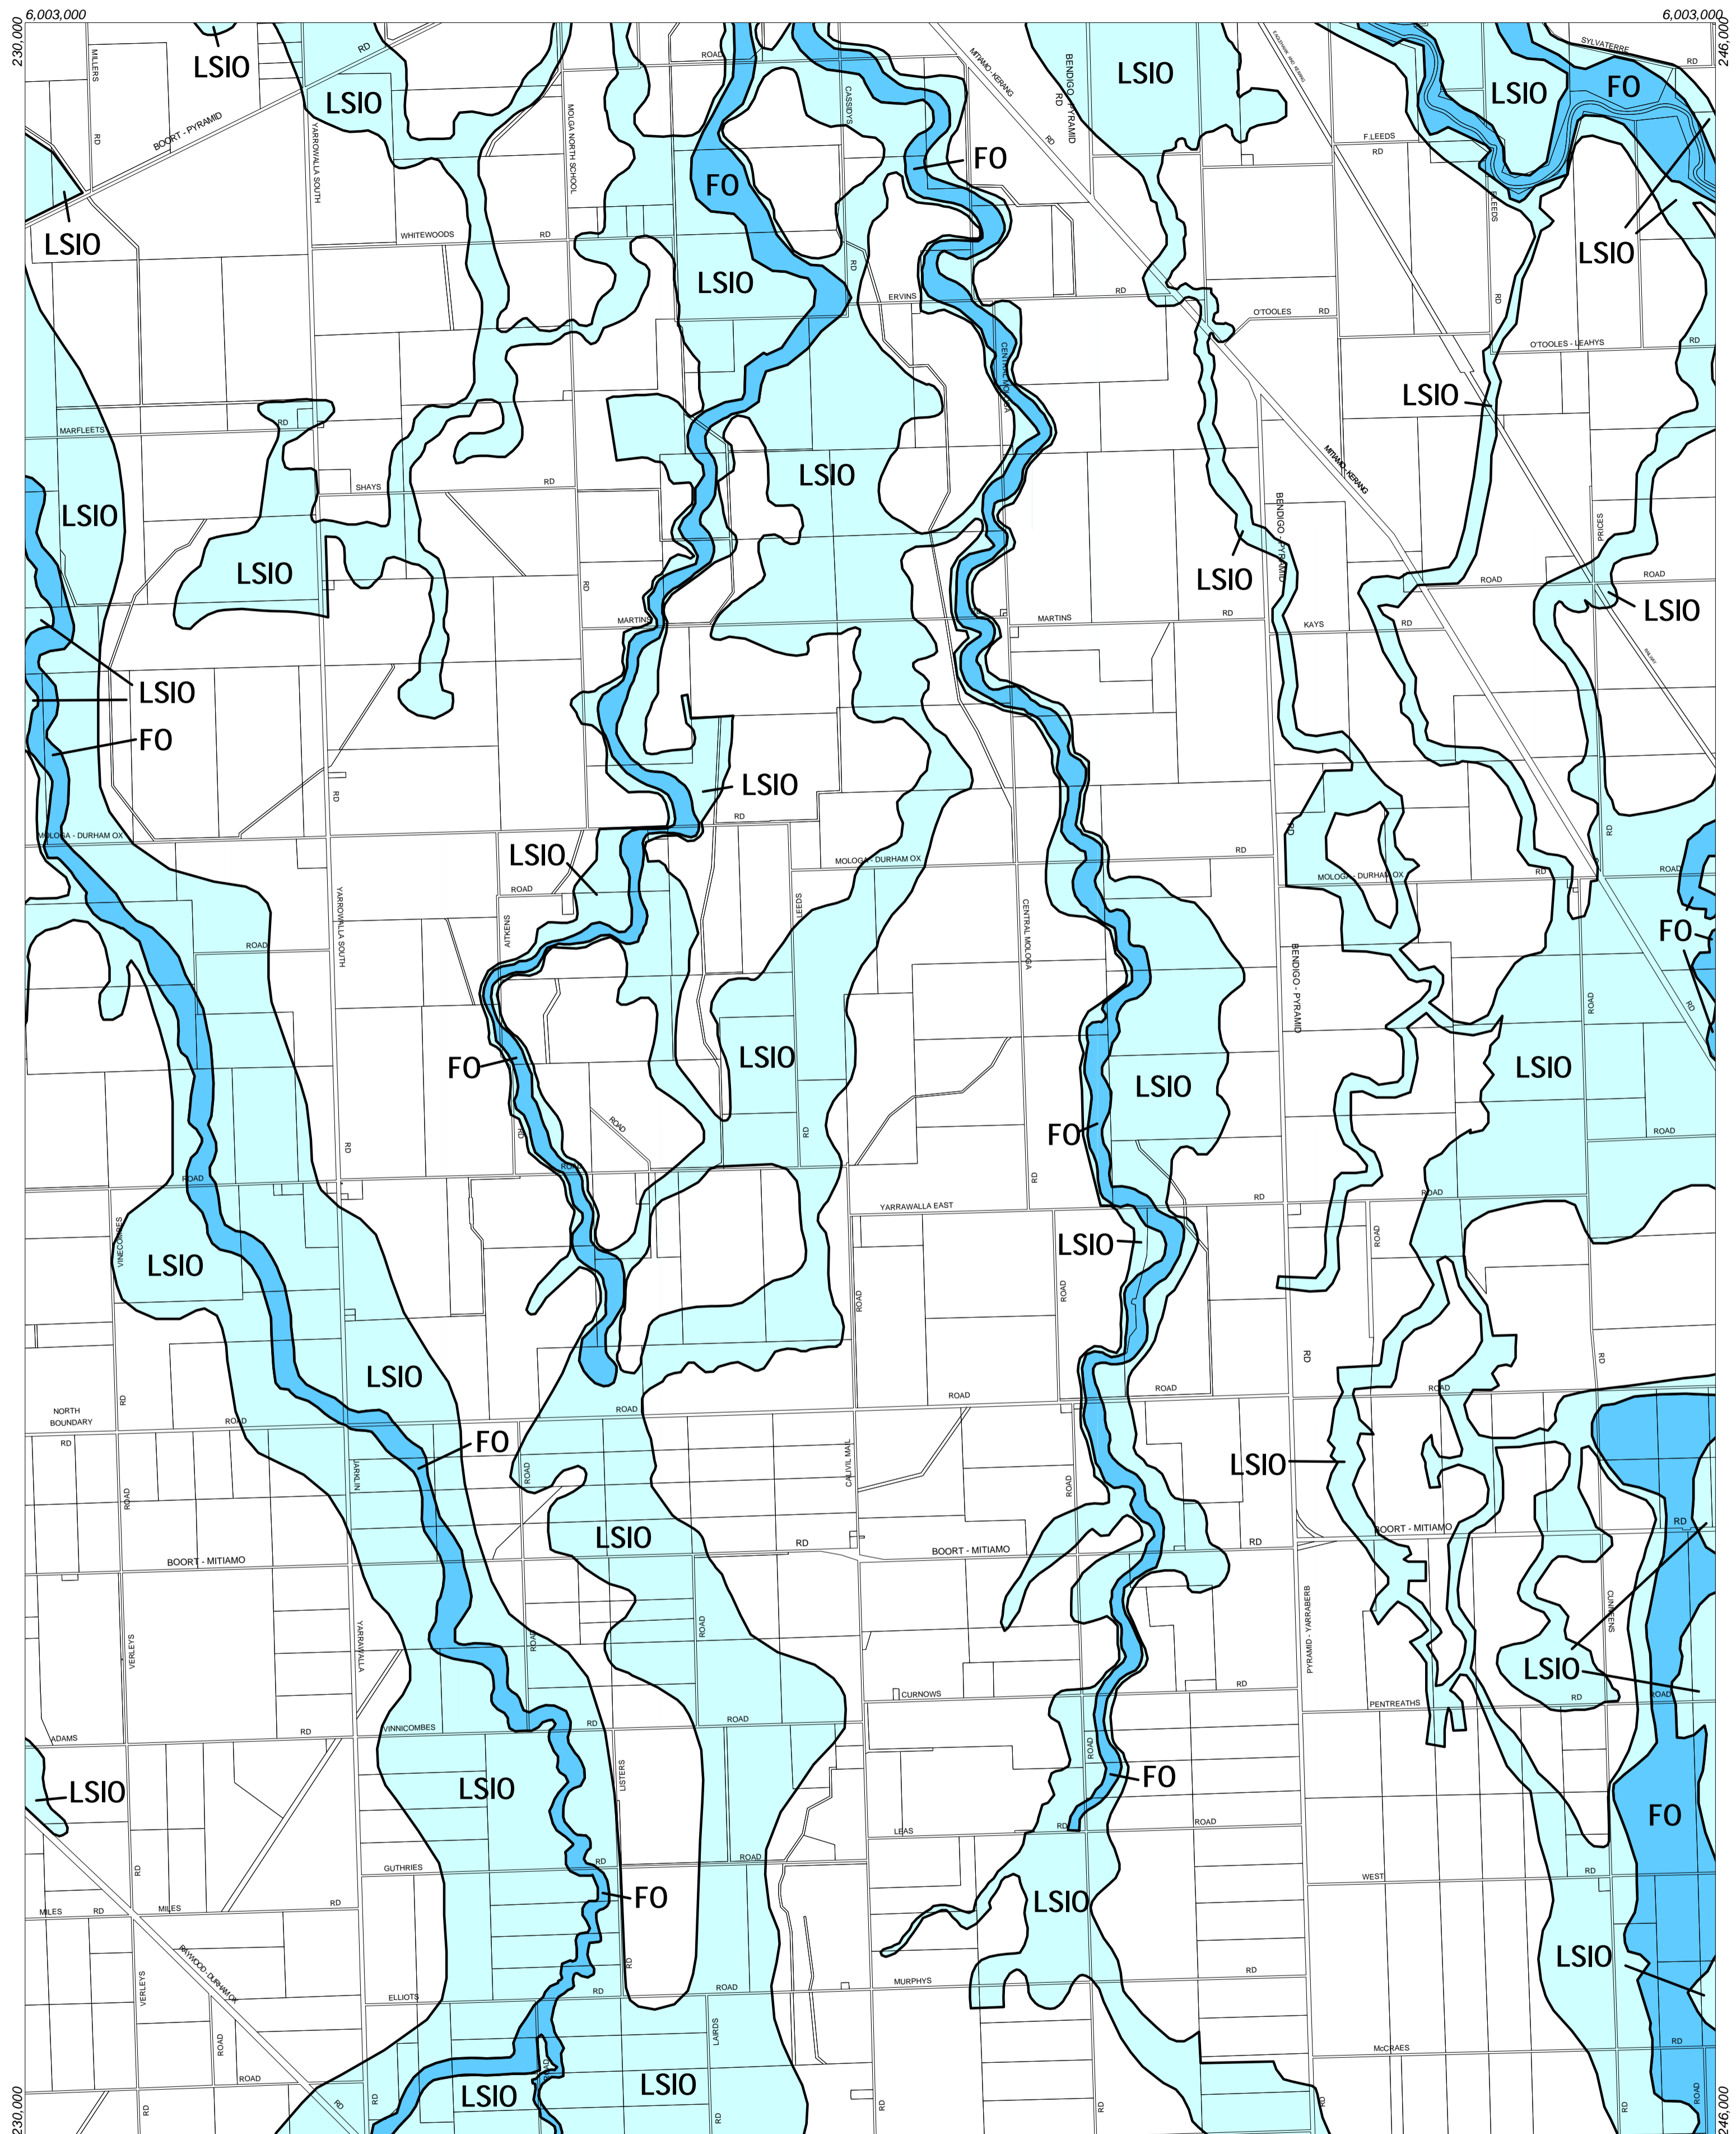

LODDON PLANNING SCHEME - LOCAL PROVISION

1. **Overlays**
2. Floodway Overlay
   - Land Subject To Inundation Overlay

AUSTRALIAN MAP GRID ZONE 55

Amendment C9
Printed: 8/12/2004