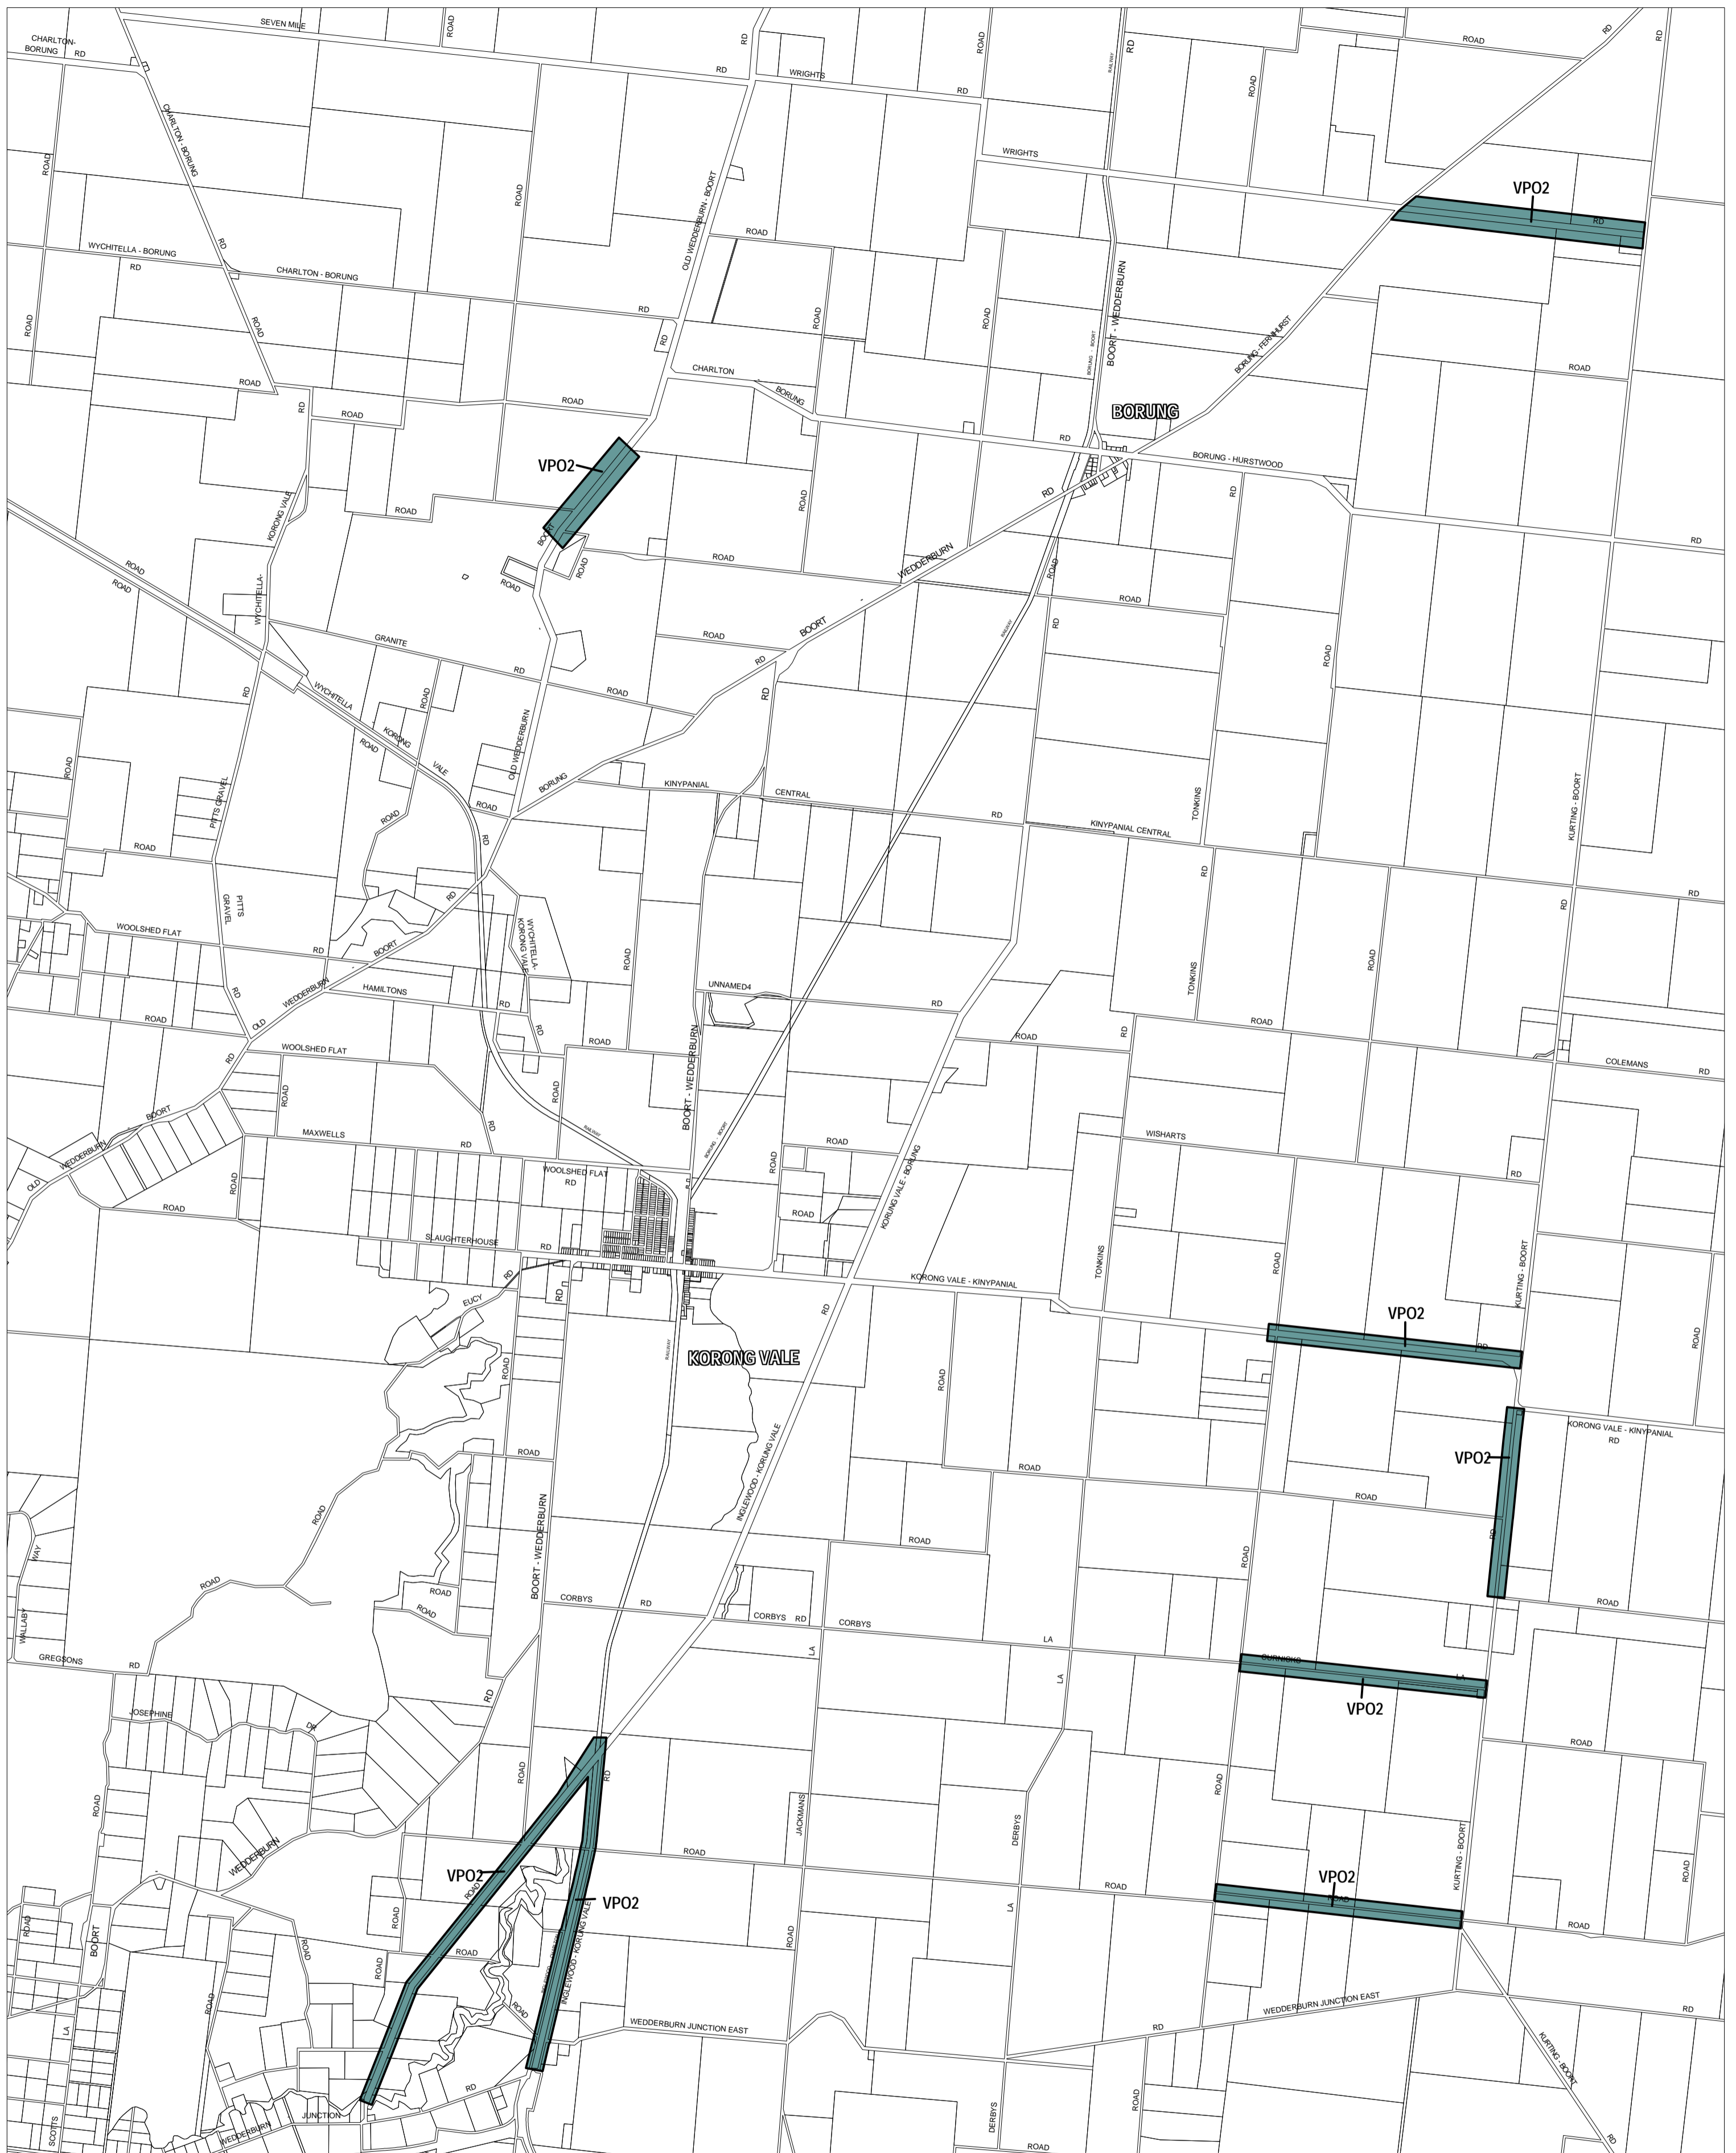

LODDON PLANNING SCHEME - LOCAL PROVISION

Overlays

VPO2 Vegetation Protection Overlay - Schedule 2

AUSTRALIAN MAP GRID ZONE 55

INDEX TO ADJOINING METRIC SERIES MAP

15	16	17	18	19	20	21
22	23	24	25	26	27	28
29	30	31	32	33	34	35
36	37	38	39	40	41	42

Printed: 2/10/2007