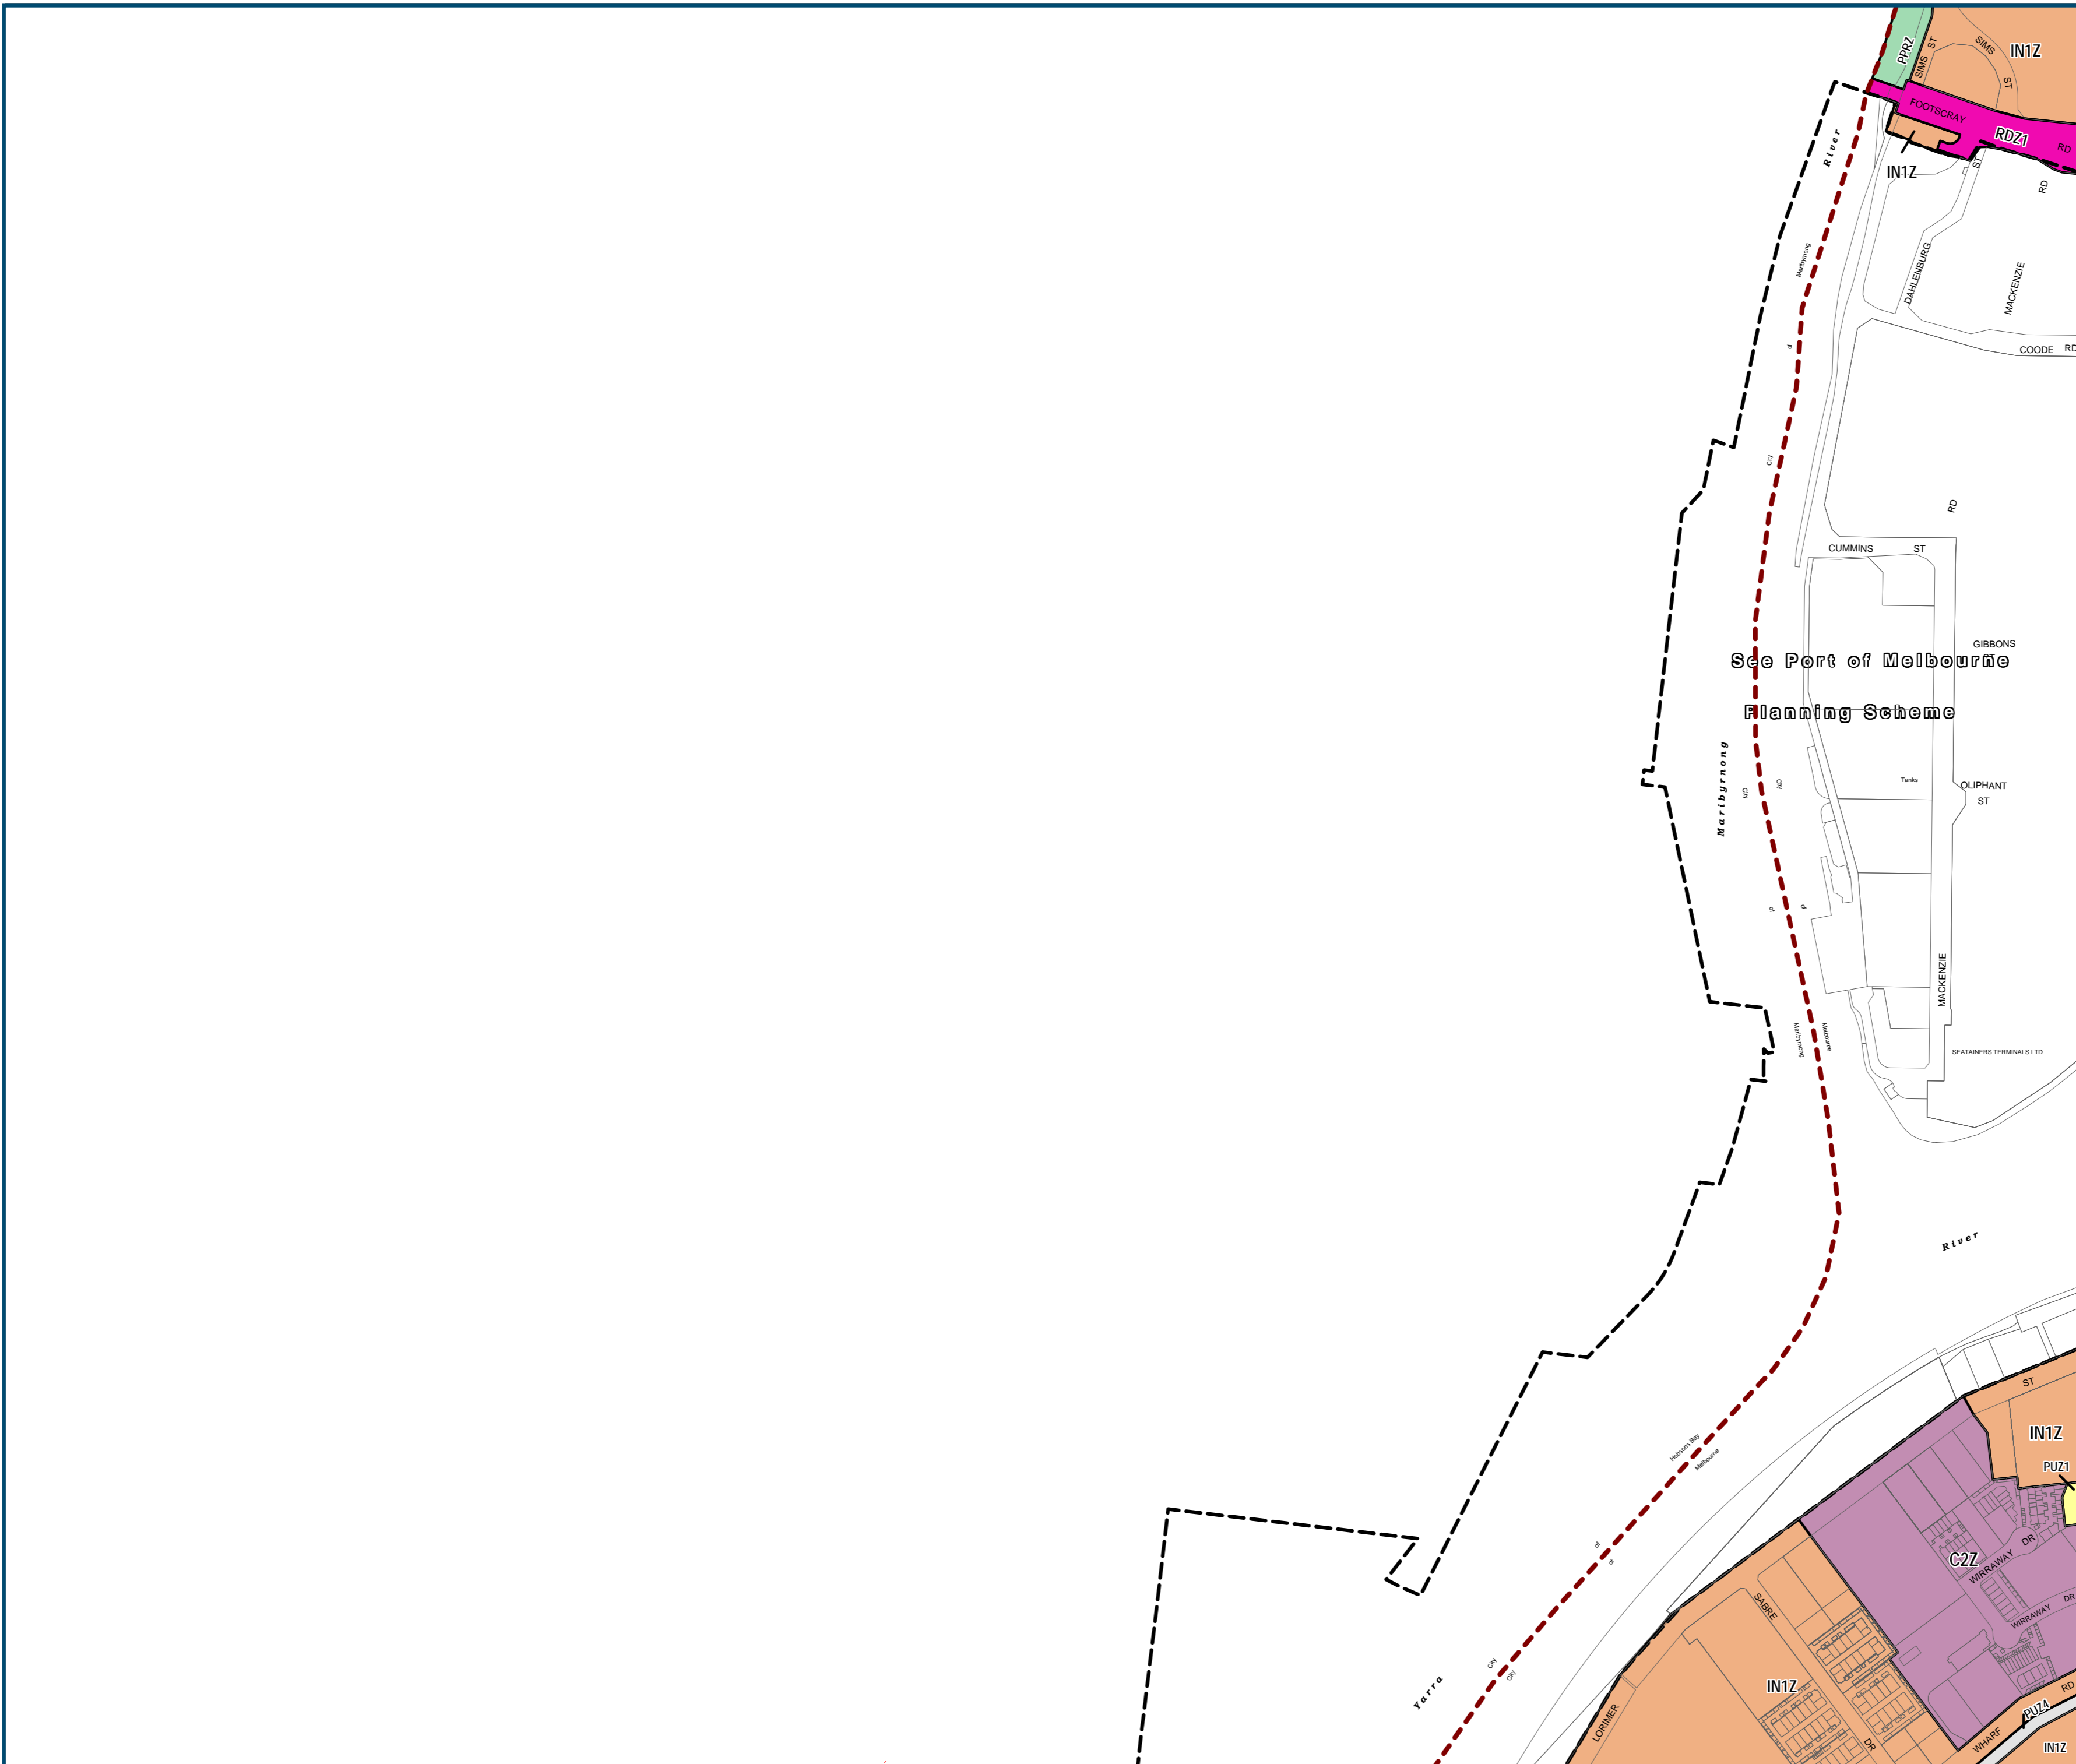

ZONES

- Commercial**
- C2Z Commercial 2 Zone
- Industrial**
- IN1Z Industrial 1 Zone
- Public Land**
- PPRZ Public Park And Recreation Zone
- PUZ1 Public Use Zone - Service And Utility
- PUZ4 Public Use Zone - Transport
- RDZ1 Road Zone - Category 1

See Port of Melbourne
Planning Scheme

INDEX TO ADJOINING MAPS

Printed: 29/5/2014

AMENDMENT GC9

MAP No 6