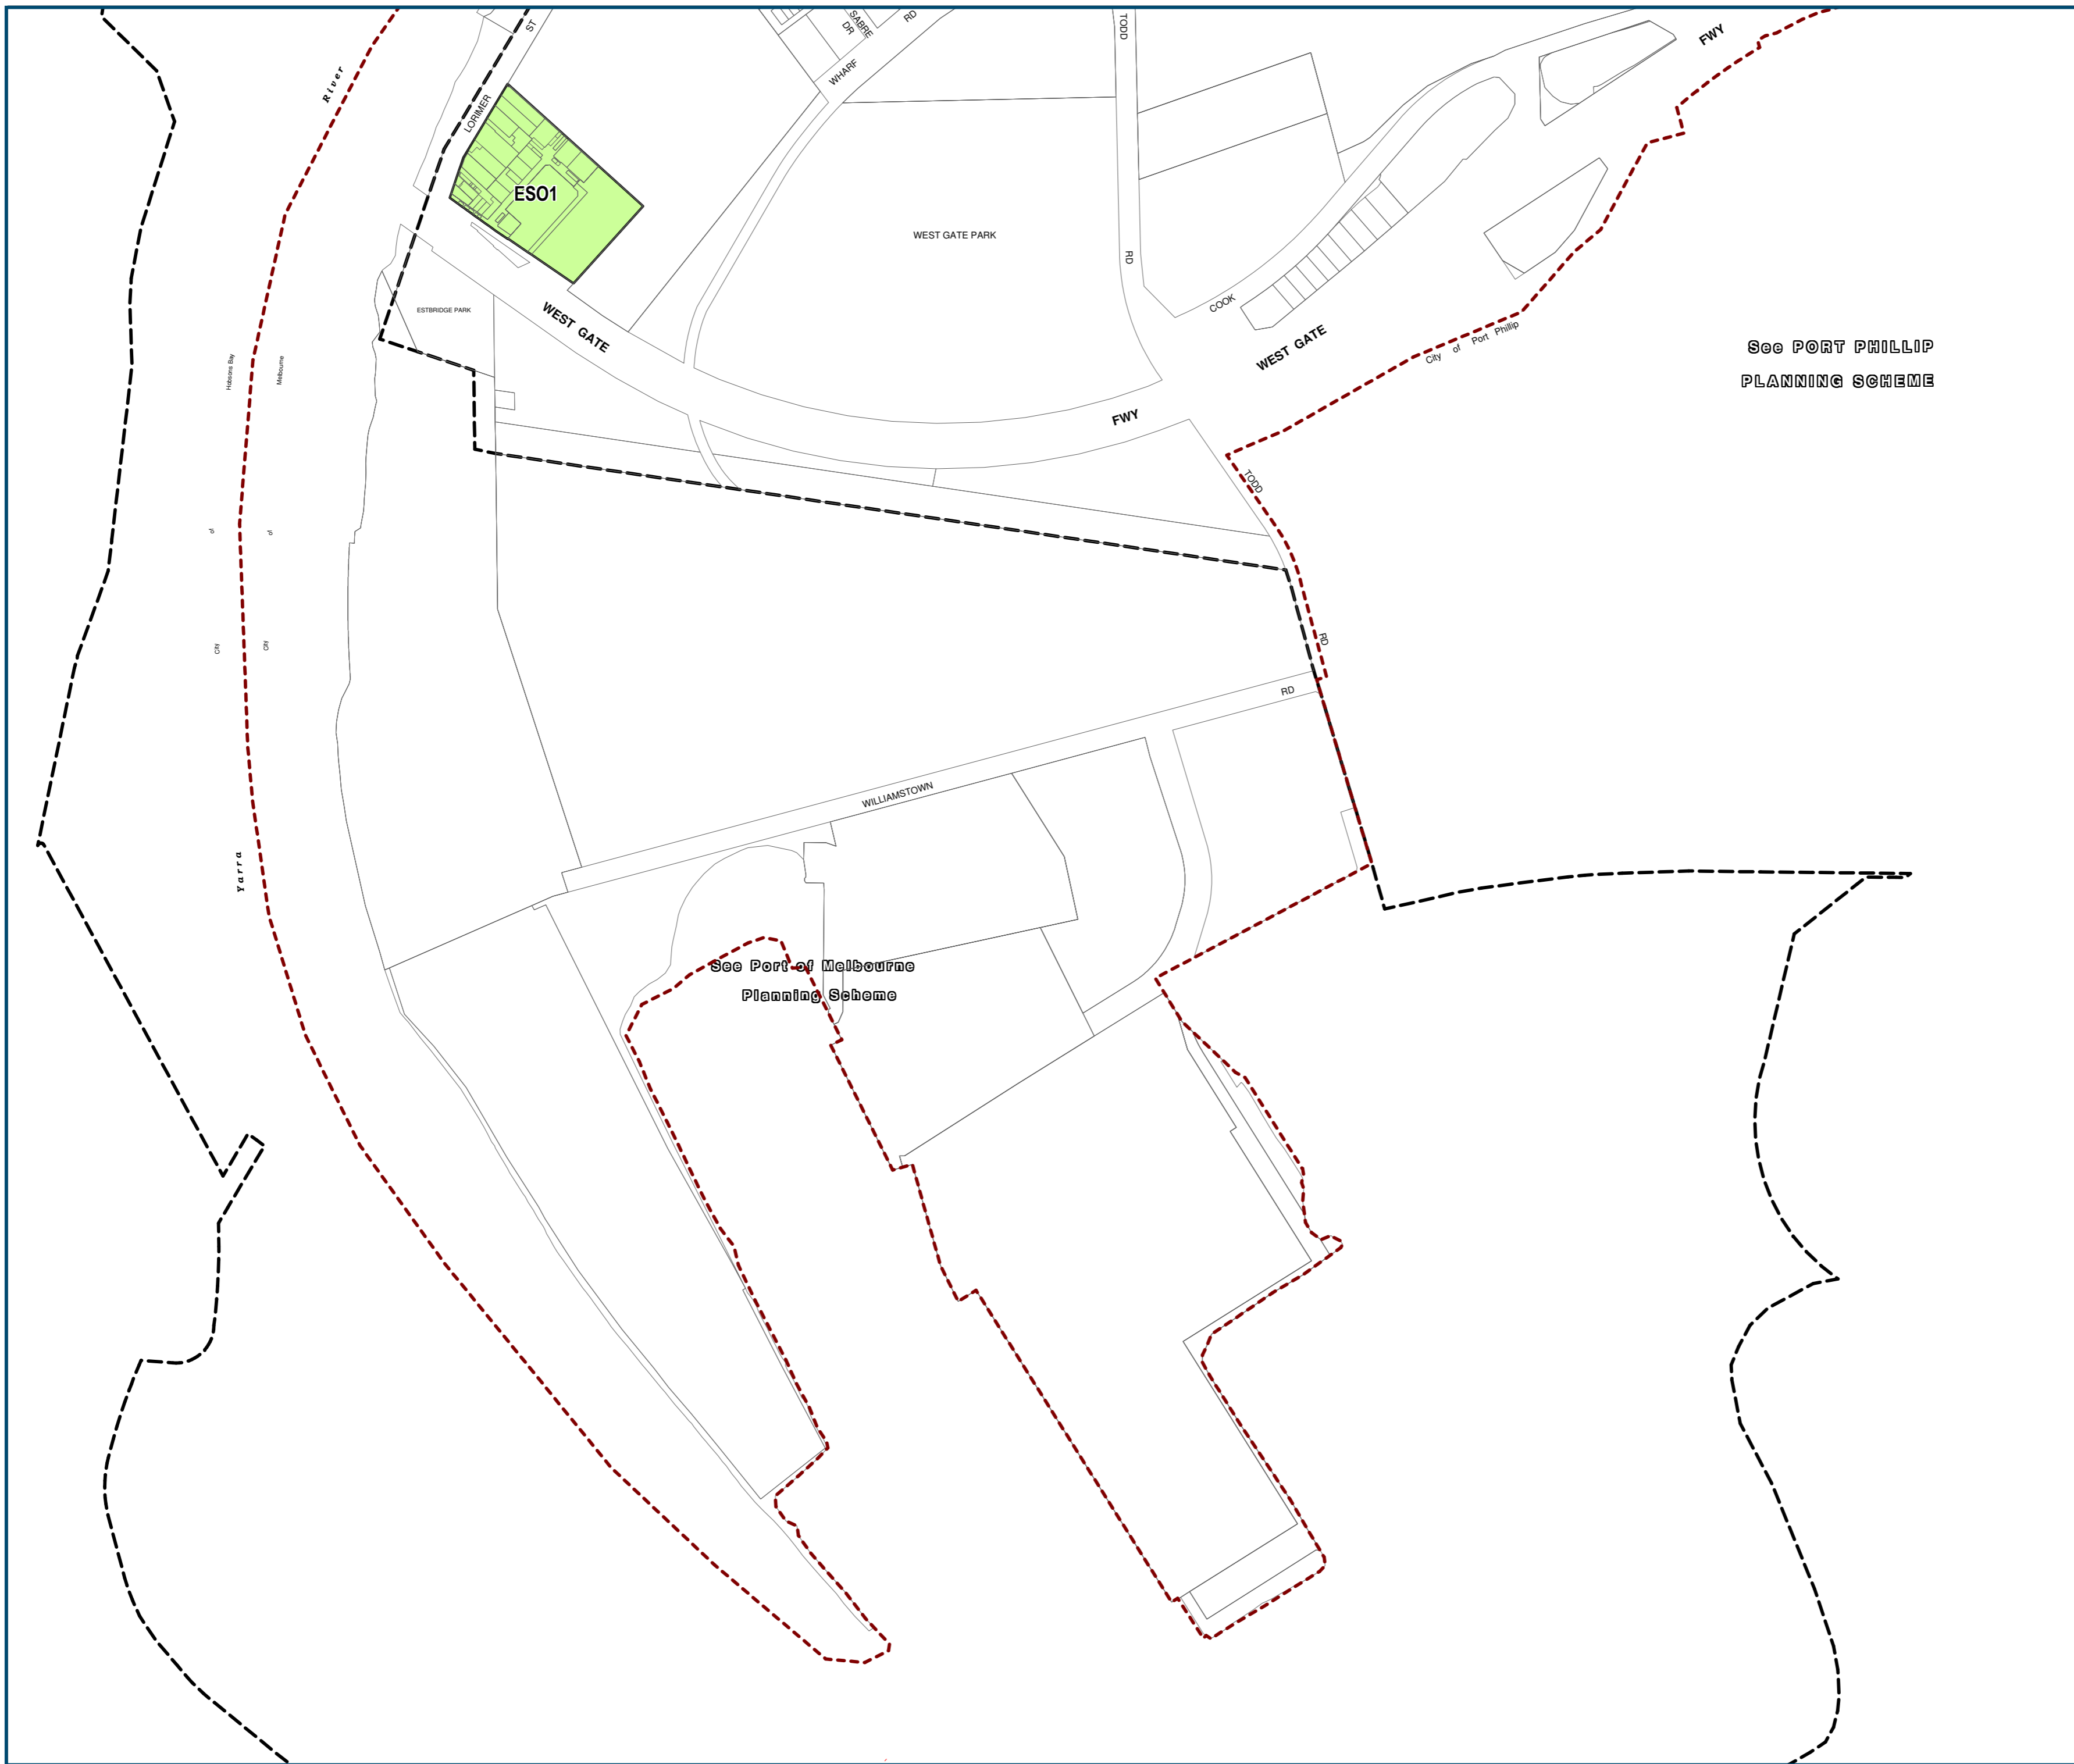

MELBOURNE PLANNING SCHEME - LOCAL PROVISION

ENVIRONMENTAL SIGNIFICANCE OVERLAY

Overlays

- ES01 Environmental Significance Overlay - Schedule 1

See PORT PHILLIP PLANNING SCHEME

INDEX TO ADJOINING MAPS

Printed: 21/5/2012

AMENDMENT C185

MAP No 10ESO