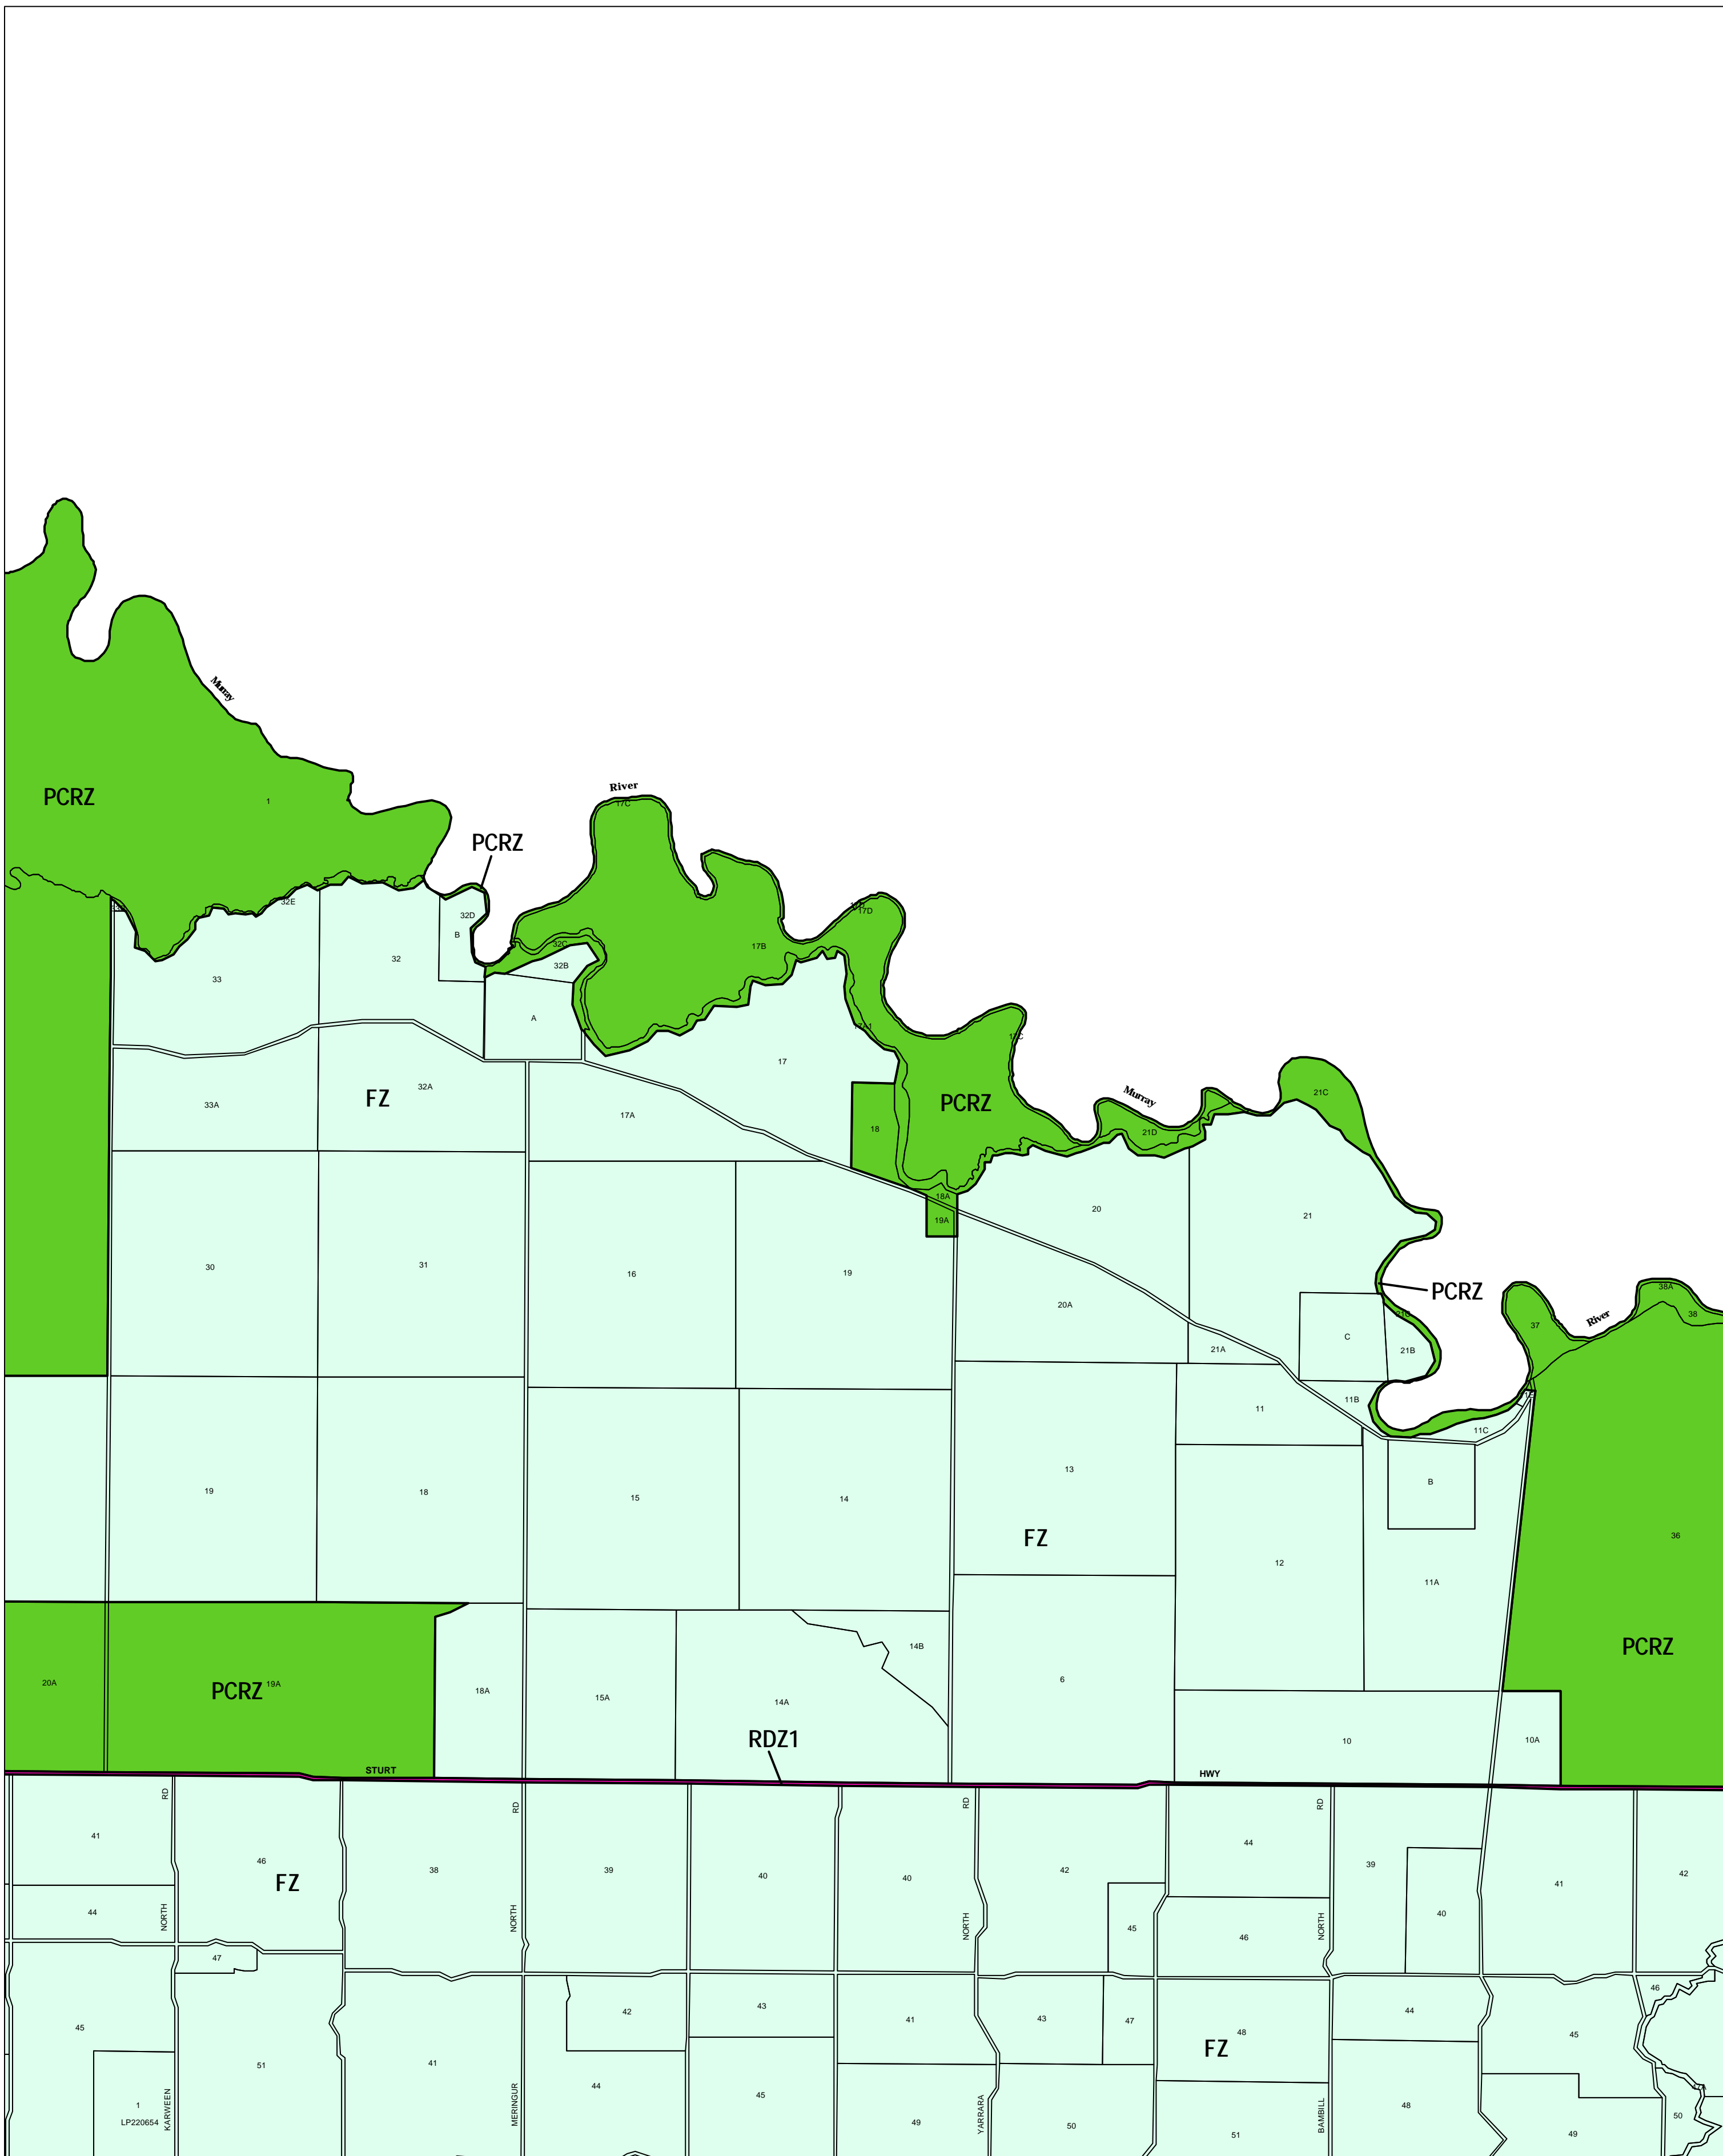

MILDURA PLANNING SCHEME - LOCAL PROVISION

Public Land

- Public Conservation And Resource Zone

Rural

- Farming Zone

AUSTRALIAN MAP GRID ZONE 54

Printed: 14/9/2006

AMENDMENT C37