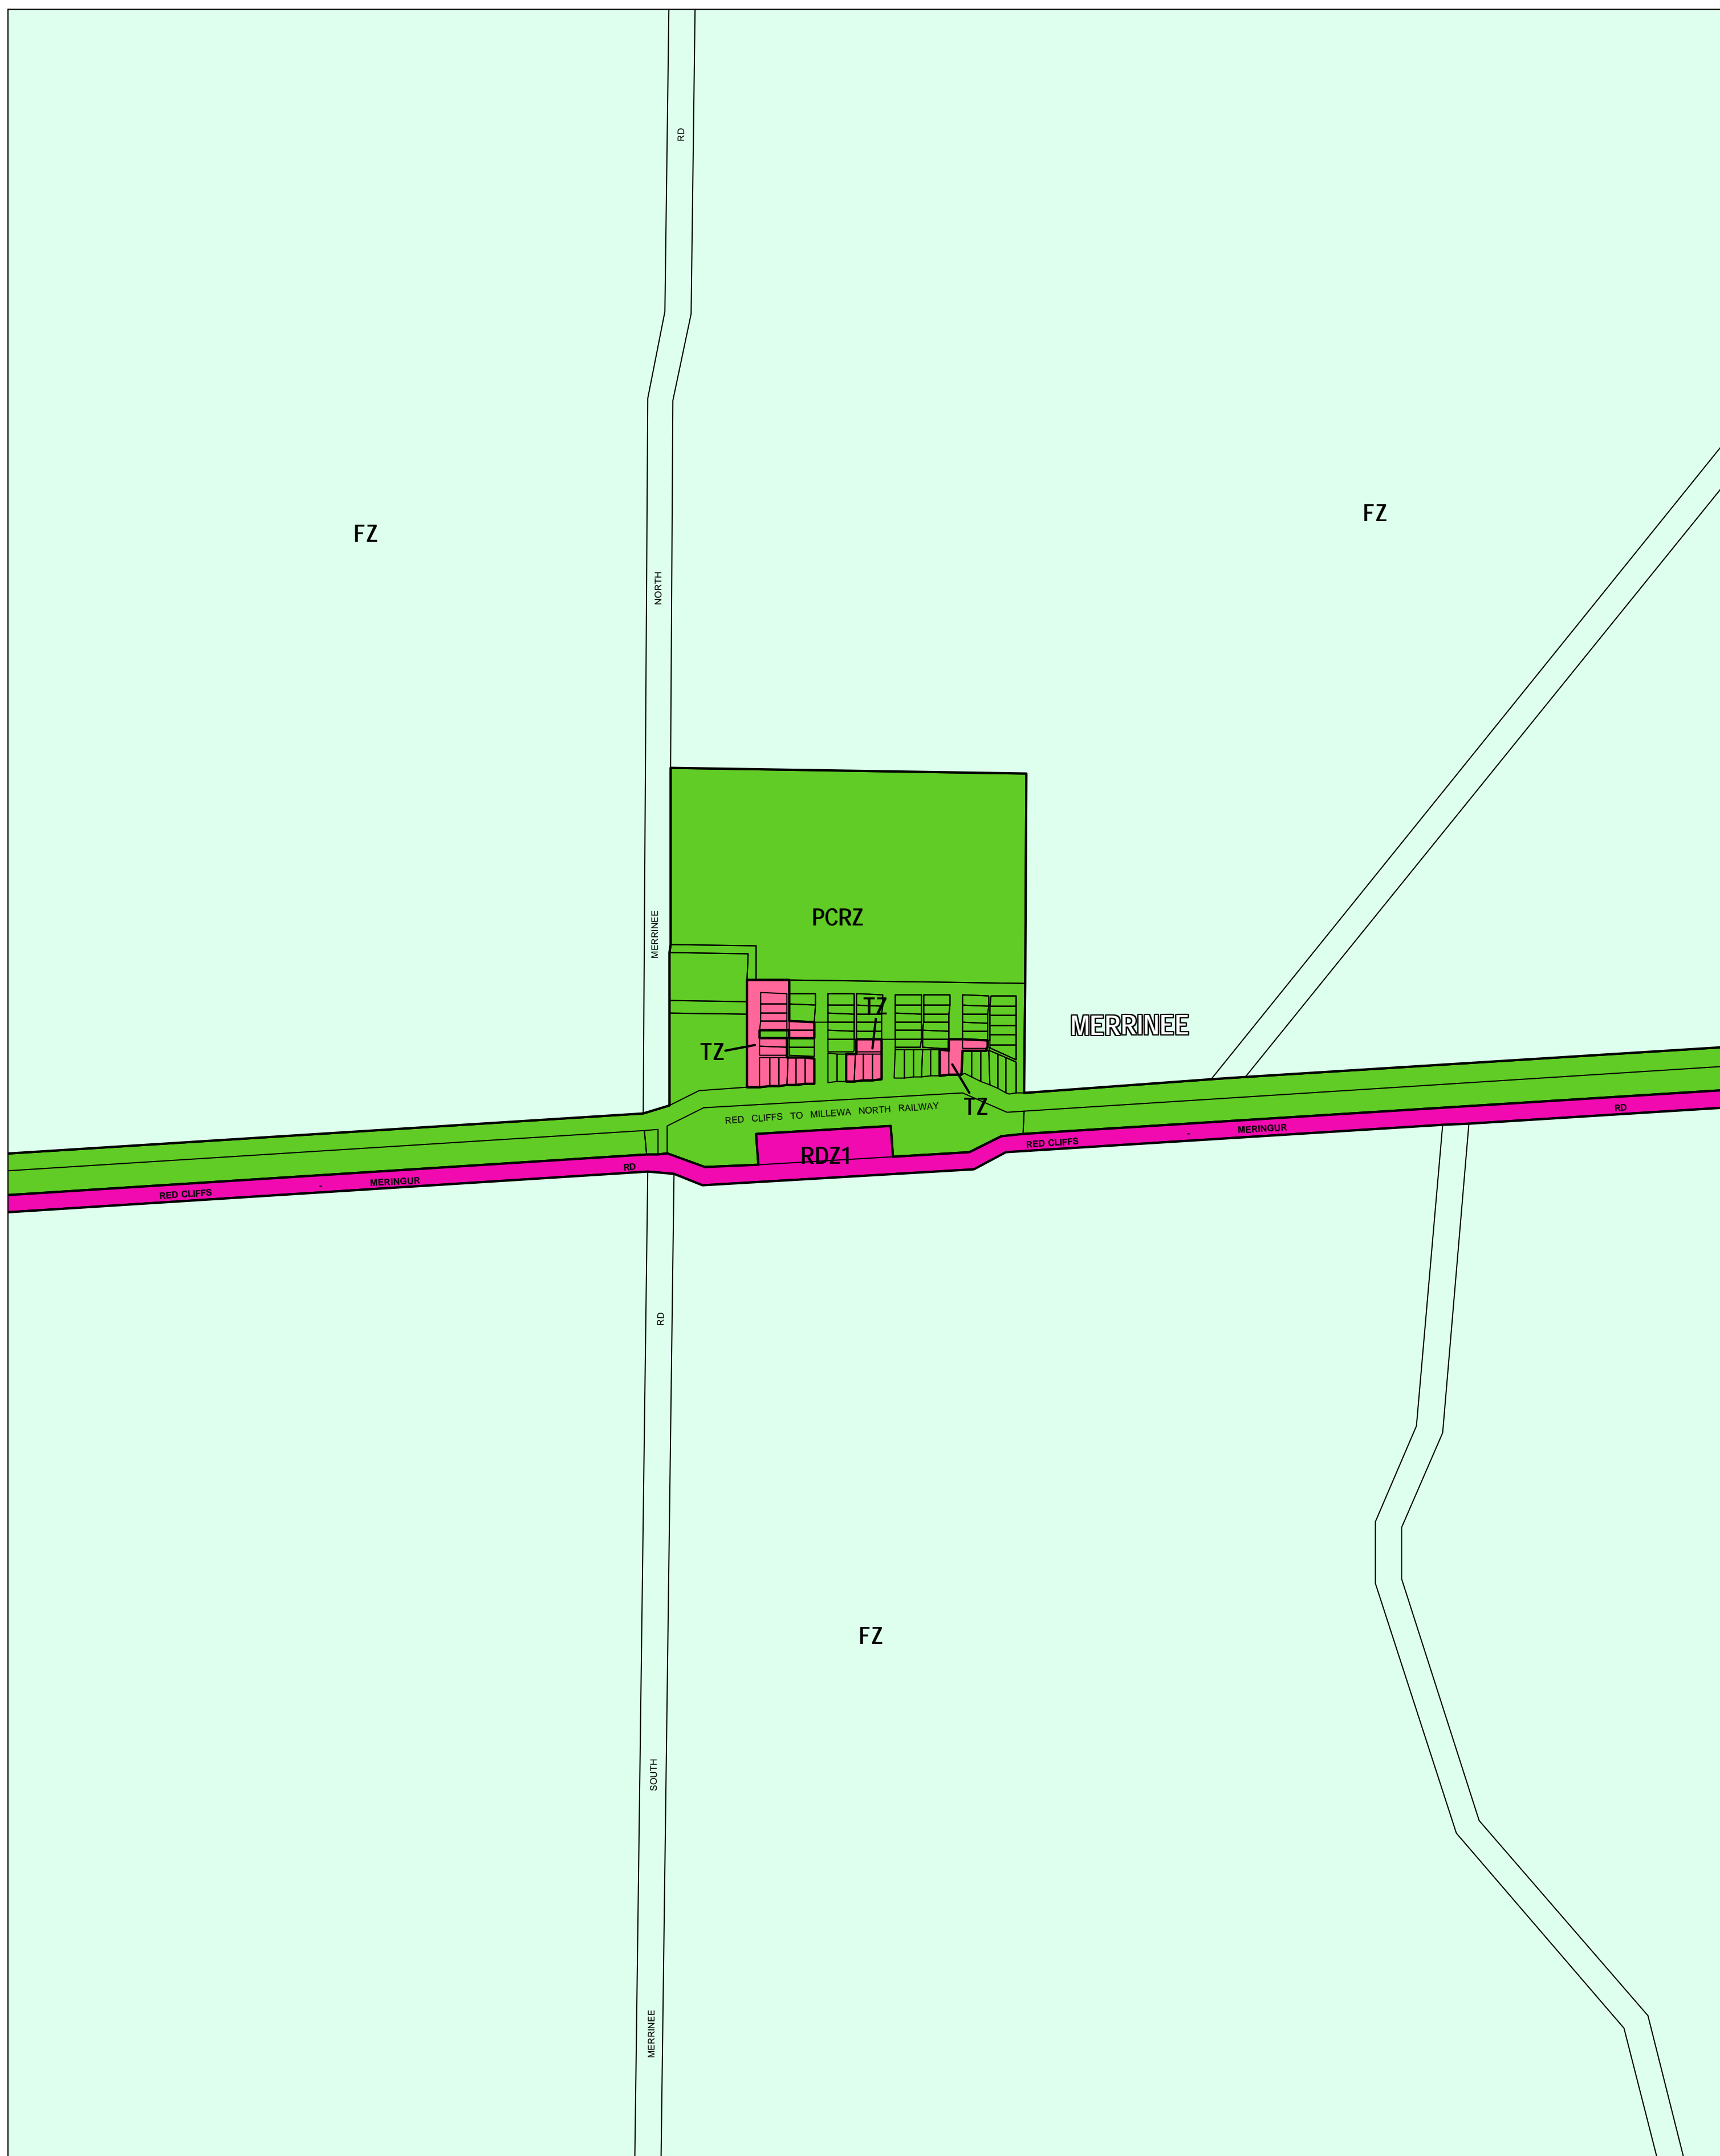

MILDURA PLANNING SCHEME - LOCAL PROVISION

Public Land	Public Conservation And Resource Zone
Residential	Township Zone
Rural	Farming Zone

AUSTRALIAN MAP GRID ZONE 54

Printed: 14/9/2006

AMENDMENT C37