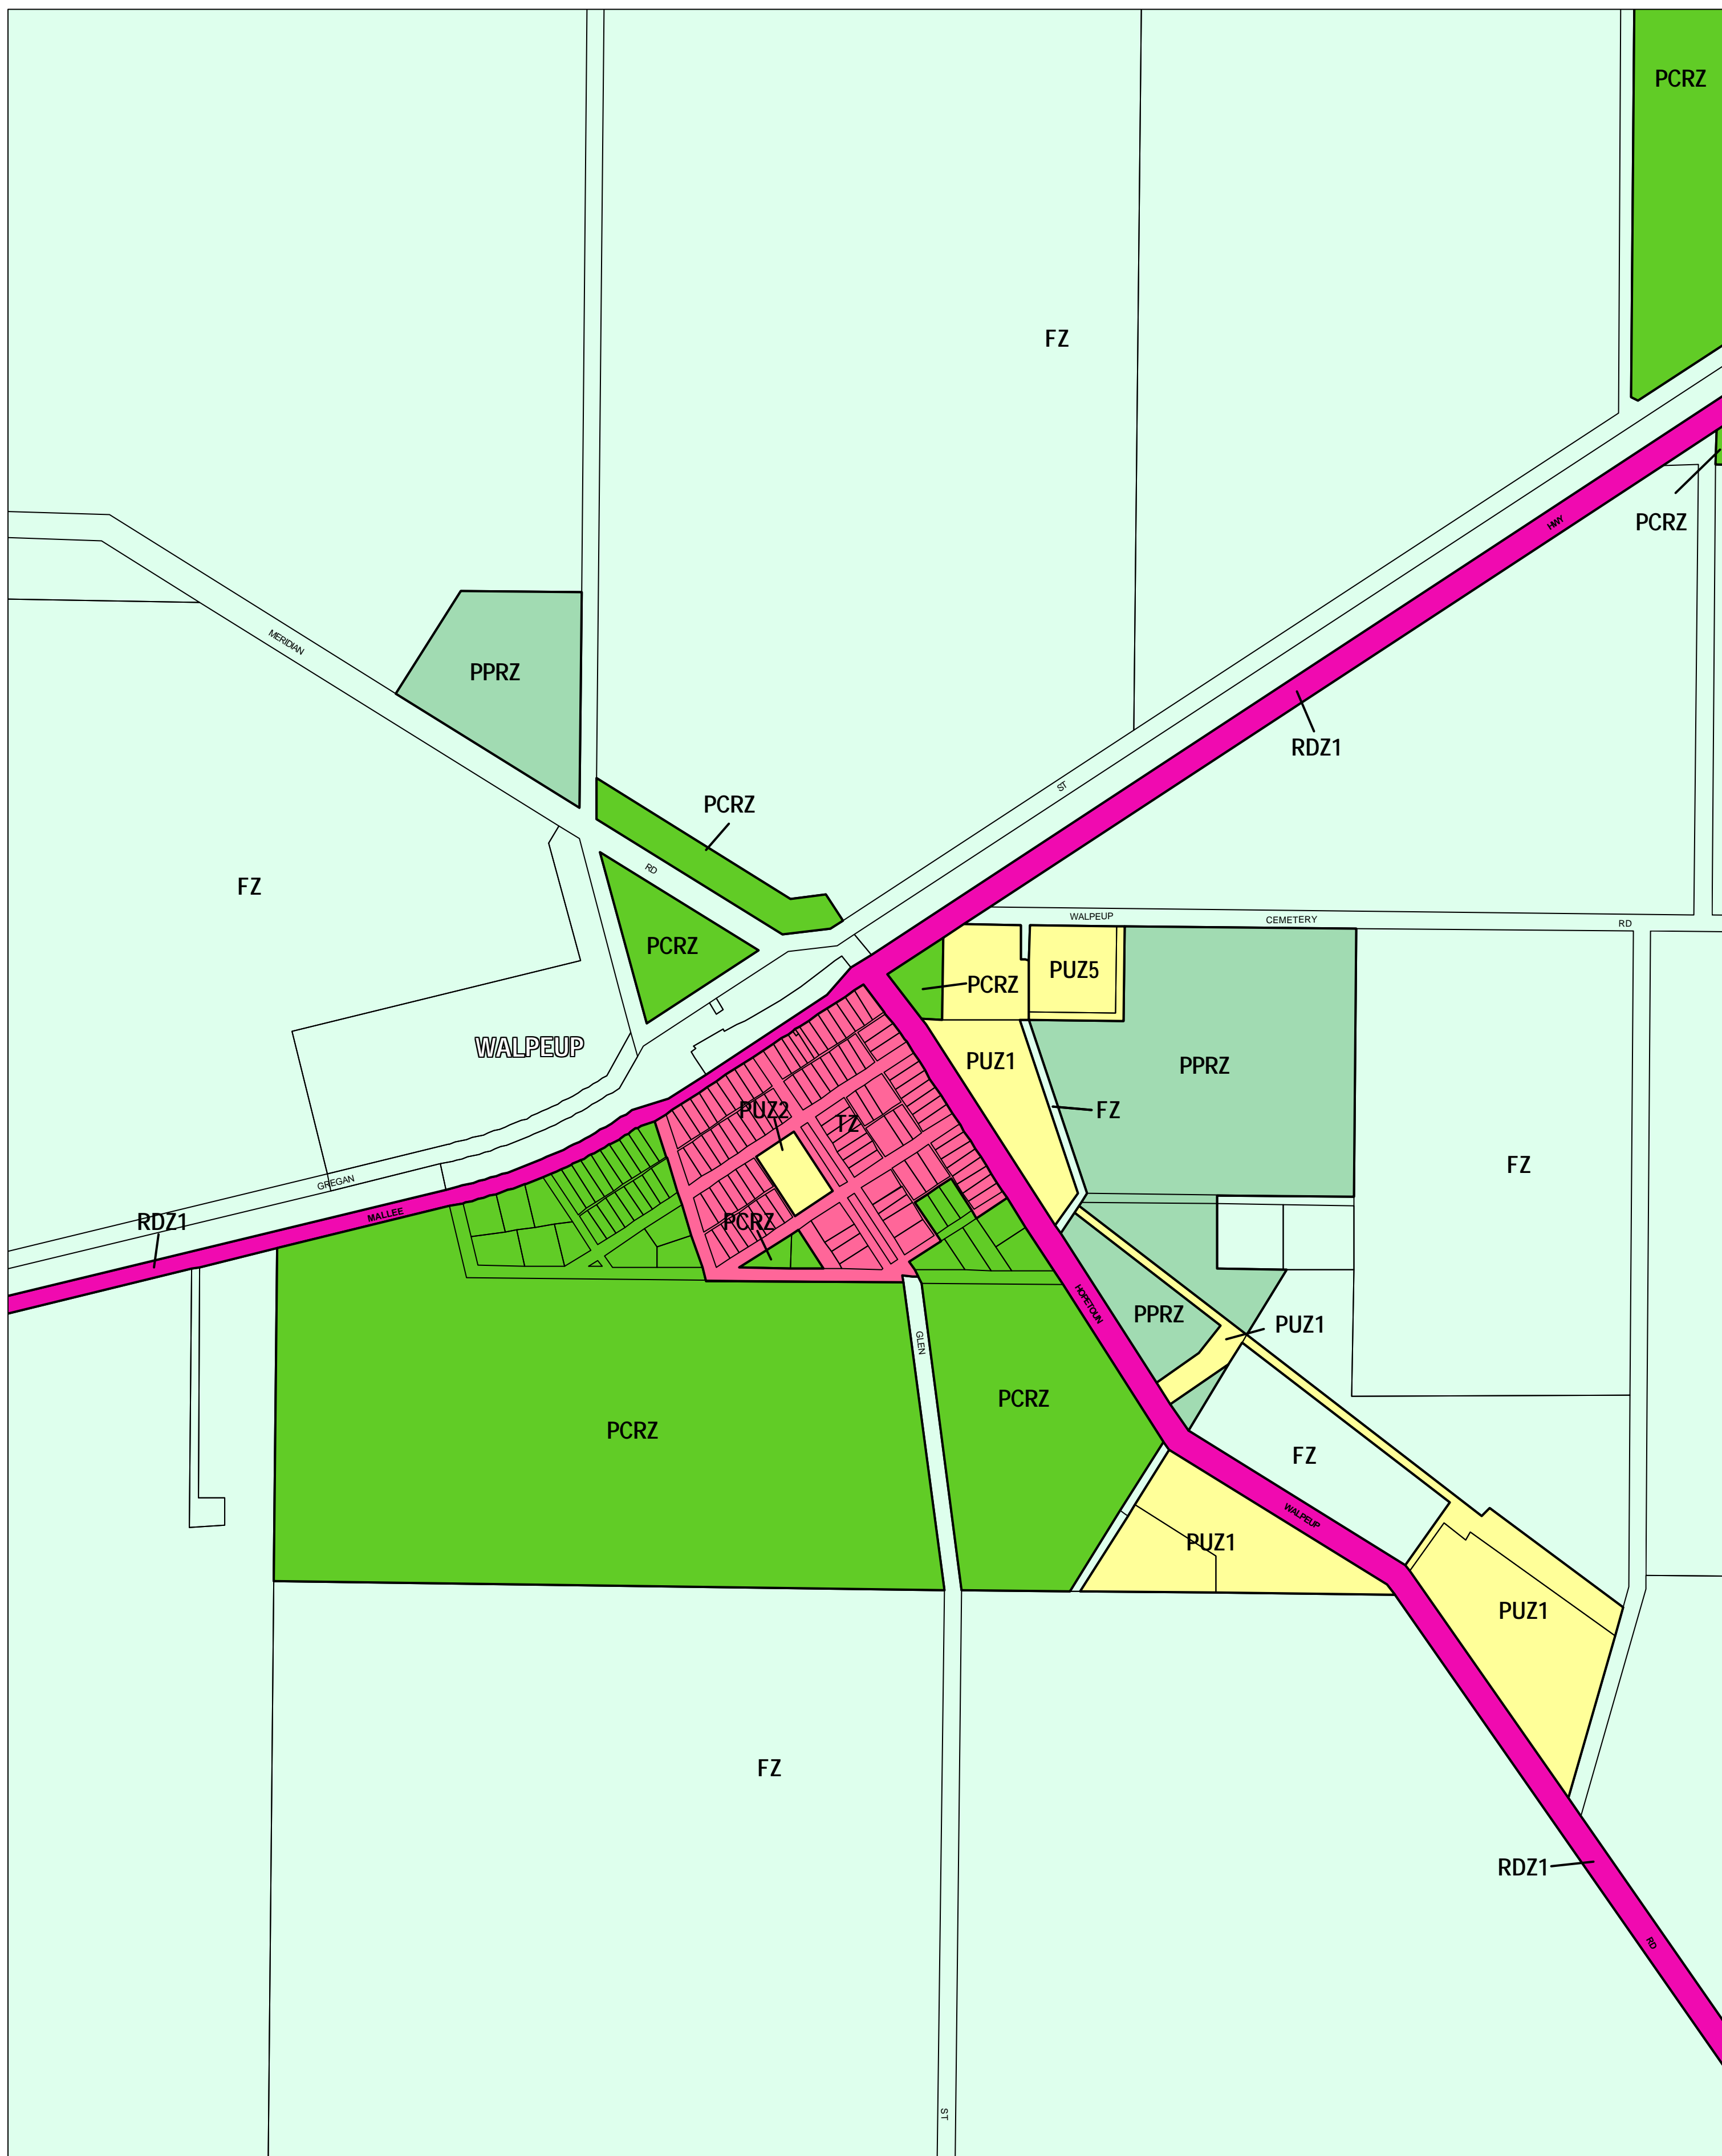

MILDURA PLANNING SCHEME - LOCAL PROVISION

Public Land	Rural
Public Conservation And Resource Zone	Farming Zone
Public Park And Recreation Zone	
Public Use Zone	
Cemetery/Crematorium	
Public Use Zone Education	
Public Use Zone Service And Utility	
Road Zone Category 1	
Residential	
Township Zone	

AUSTRALIAN MAP GRID ZONE 54

Printed: 15/9/2006

AMENDMENT C37

ZONES

MAP No 50