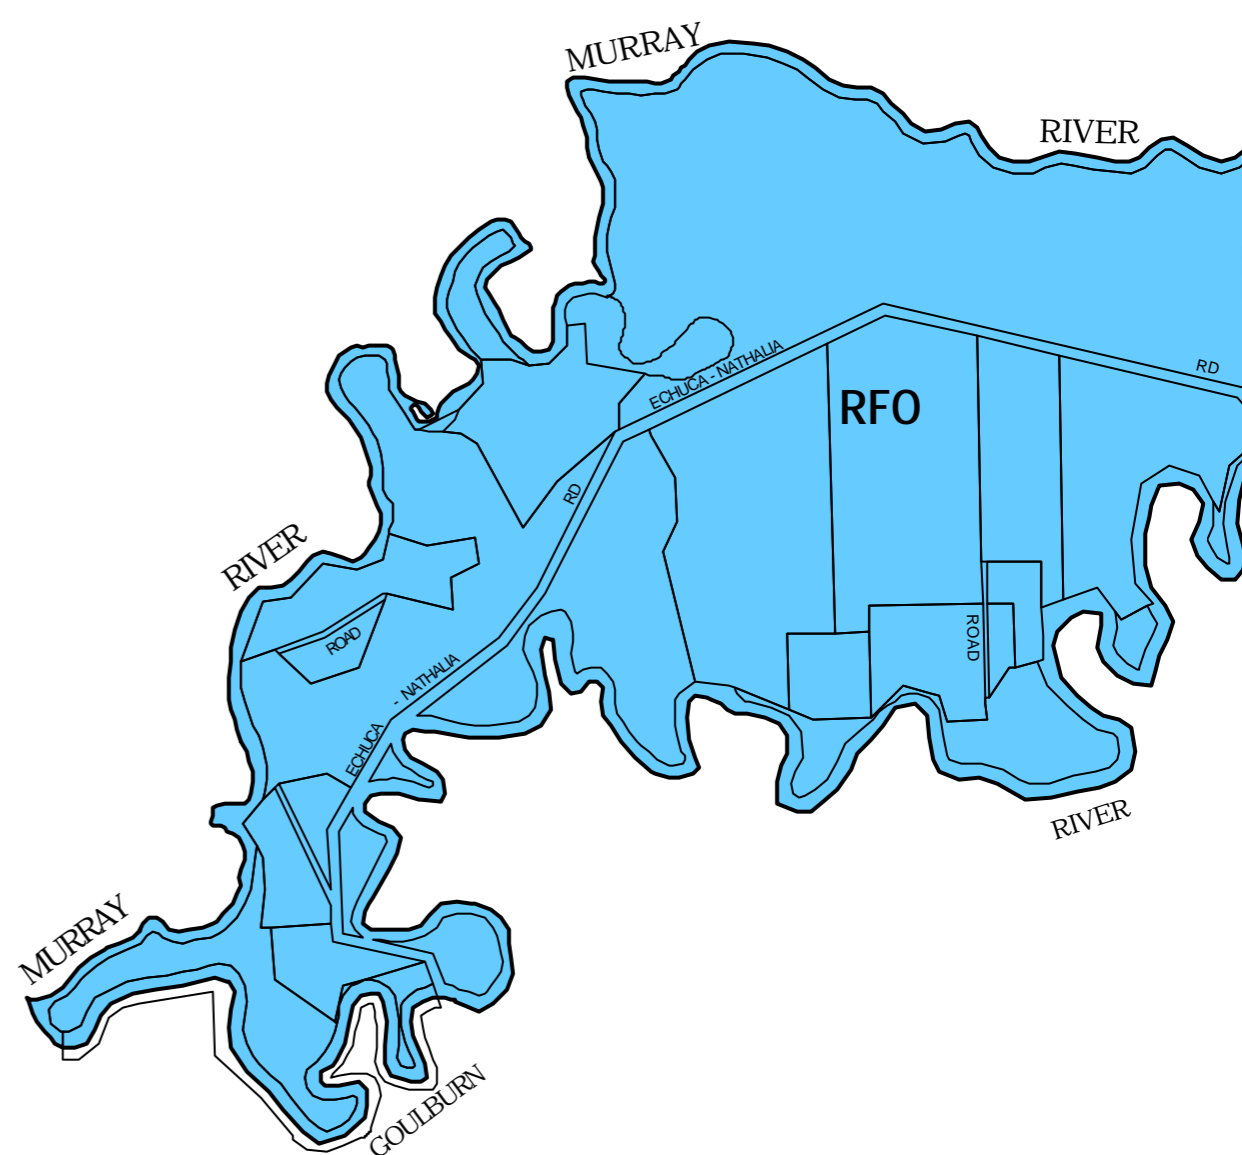

MOIRA PLANNING SCHEME - LOCAL PROVISION

Overlays
Rural Floodway Overlay

AUSTRALIAN MAP GRID ZONE 55

INDEX TO ADJOINING METRIC SERIES MAP

Printed: 19/6/2007