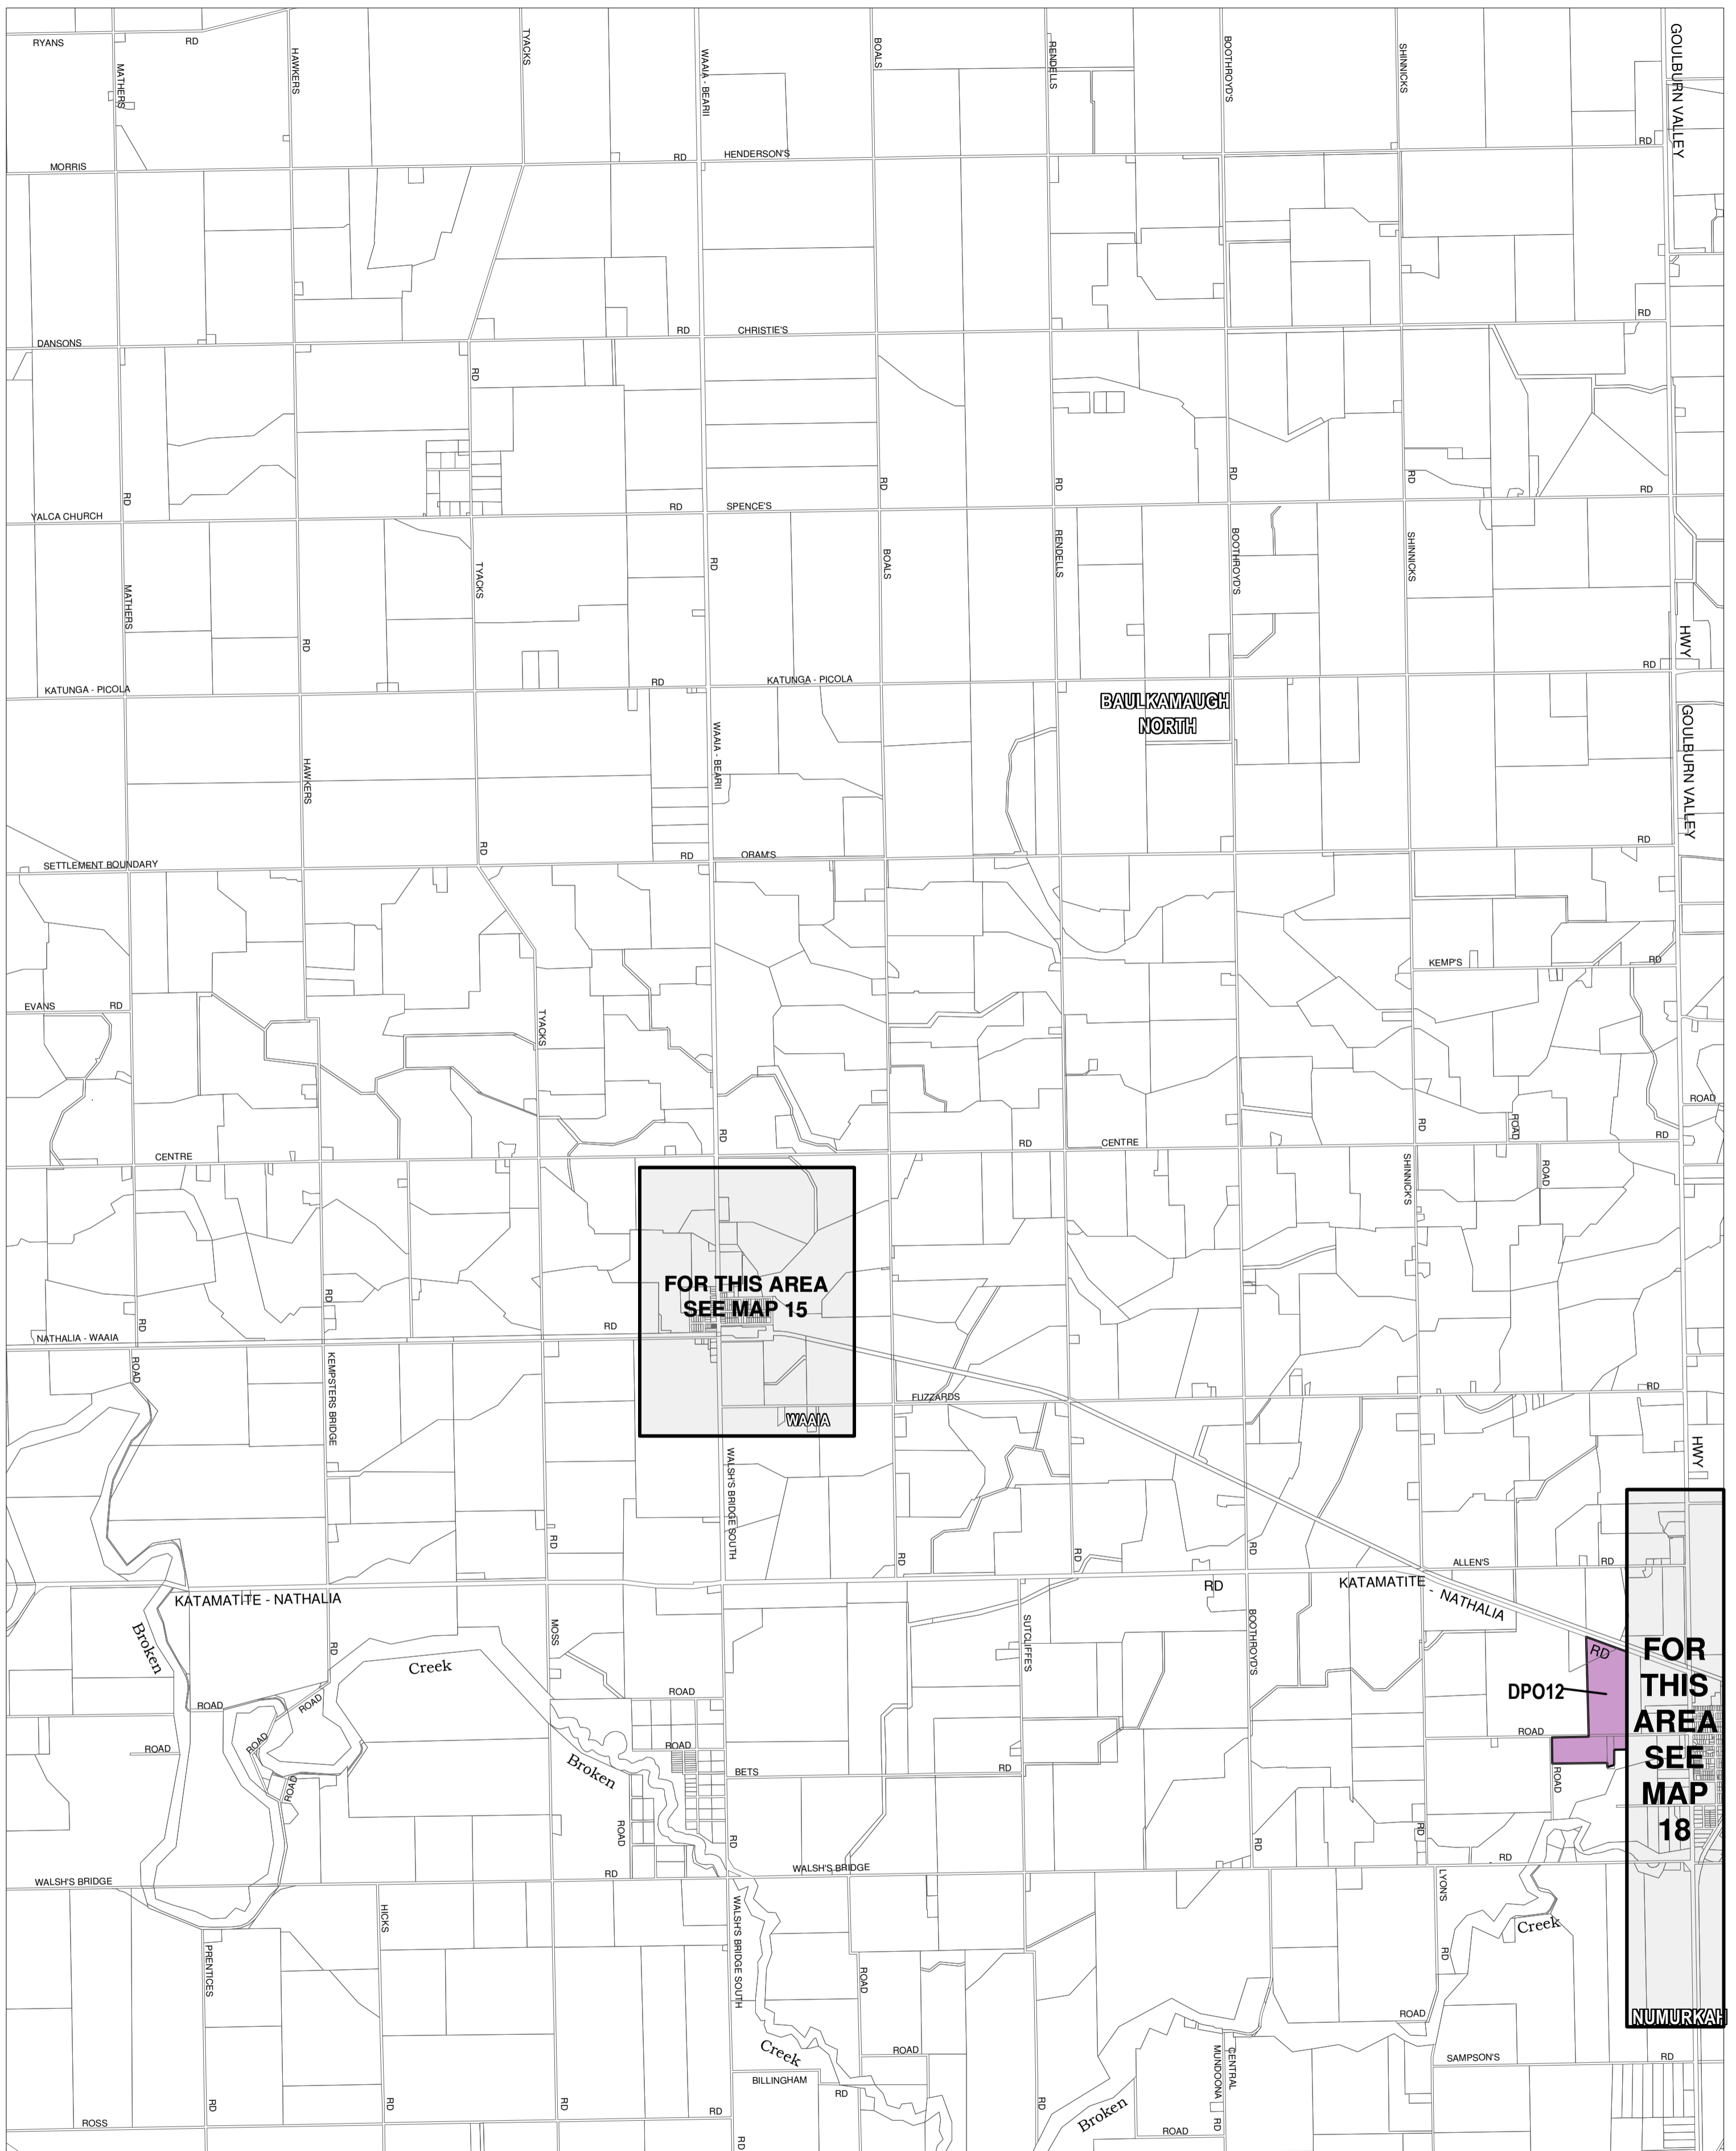

MOIRA PLANNING SCHEME - LOCAL PROVISION

INDEX TO ADJOINING METRIC SERIES MAP

Printed: 5/7/2012

AMENDMENT C63