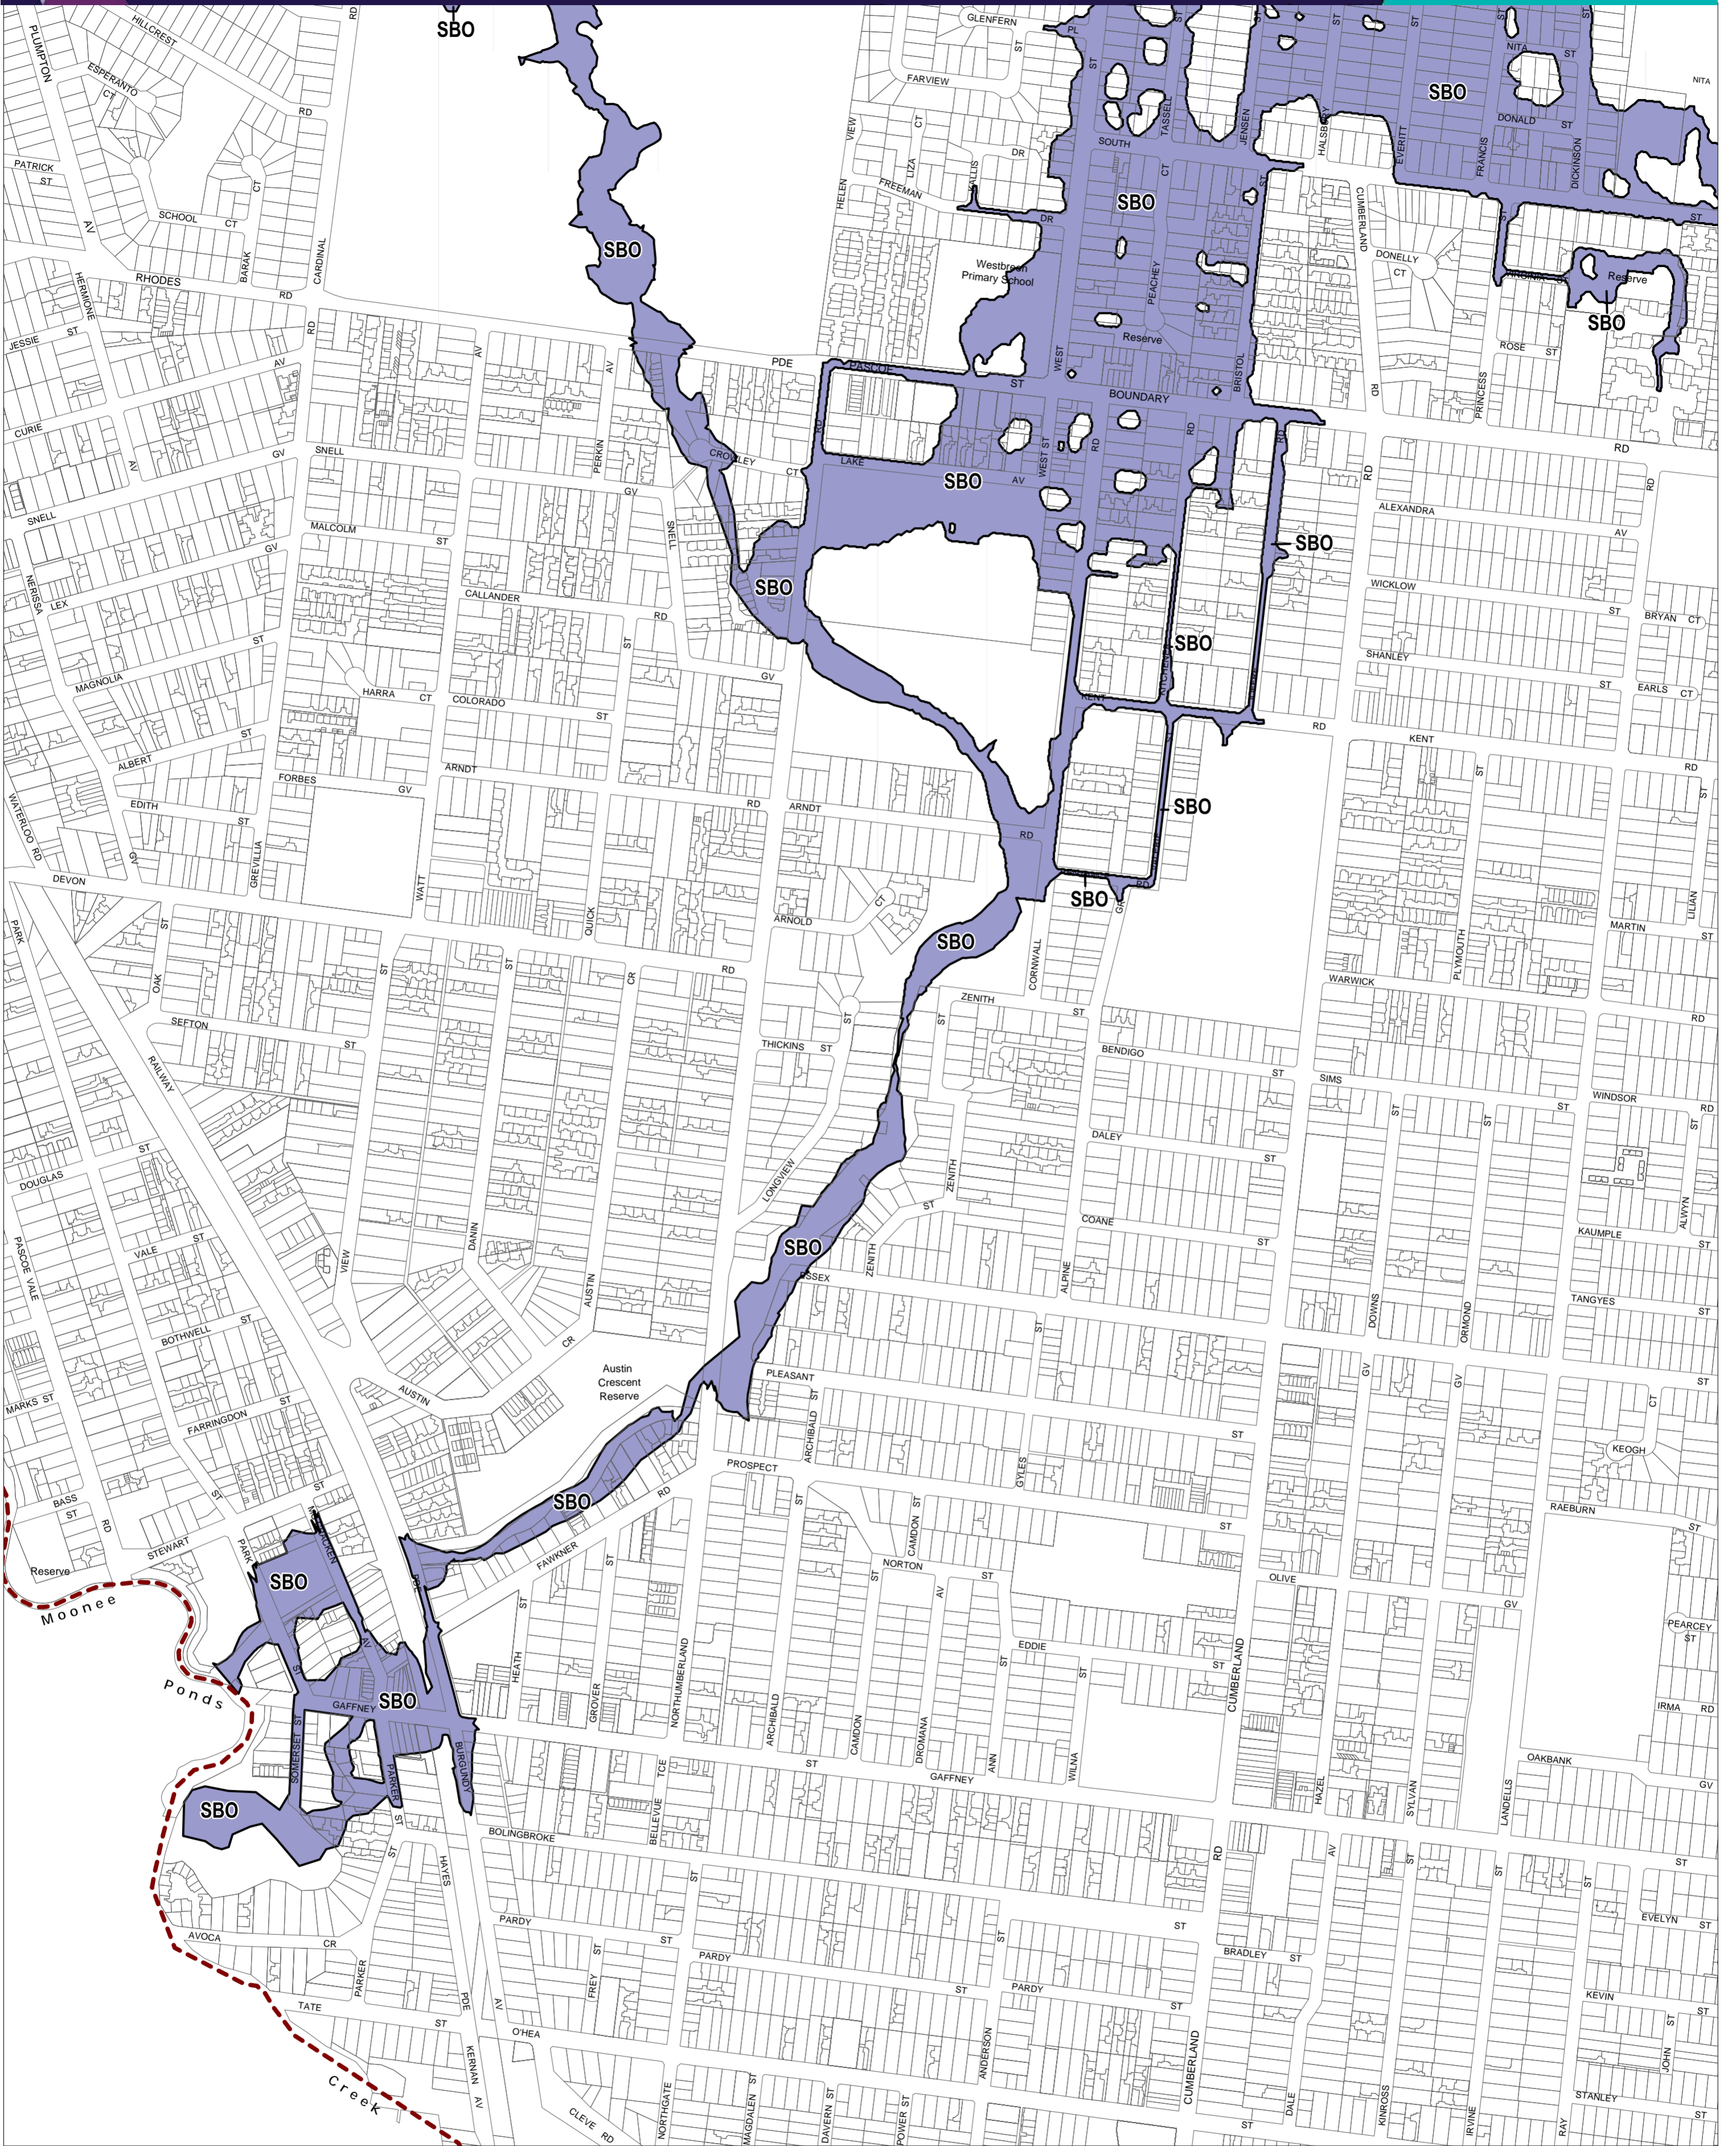

MORELAND PLANNING SCHEME - LOCAL PROVISION

Overlays
SBO Special Building Overlay

--- Municipal Boundary (If shown)

0 100 200 m
AUSTRALIAN MAP GRID ZONE 55

PREPARED BY: Planning Mapping Services

INDEX TO ADJOINING SCHEME MAPS

1	2	3	4
5	6	7	8
9	10	11	12
13	14	15	

Printed: 29/1/2018

AMENDMENT GC34

VICTORIA
State Government

Environment,
Land, Water
and Planning