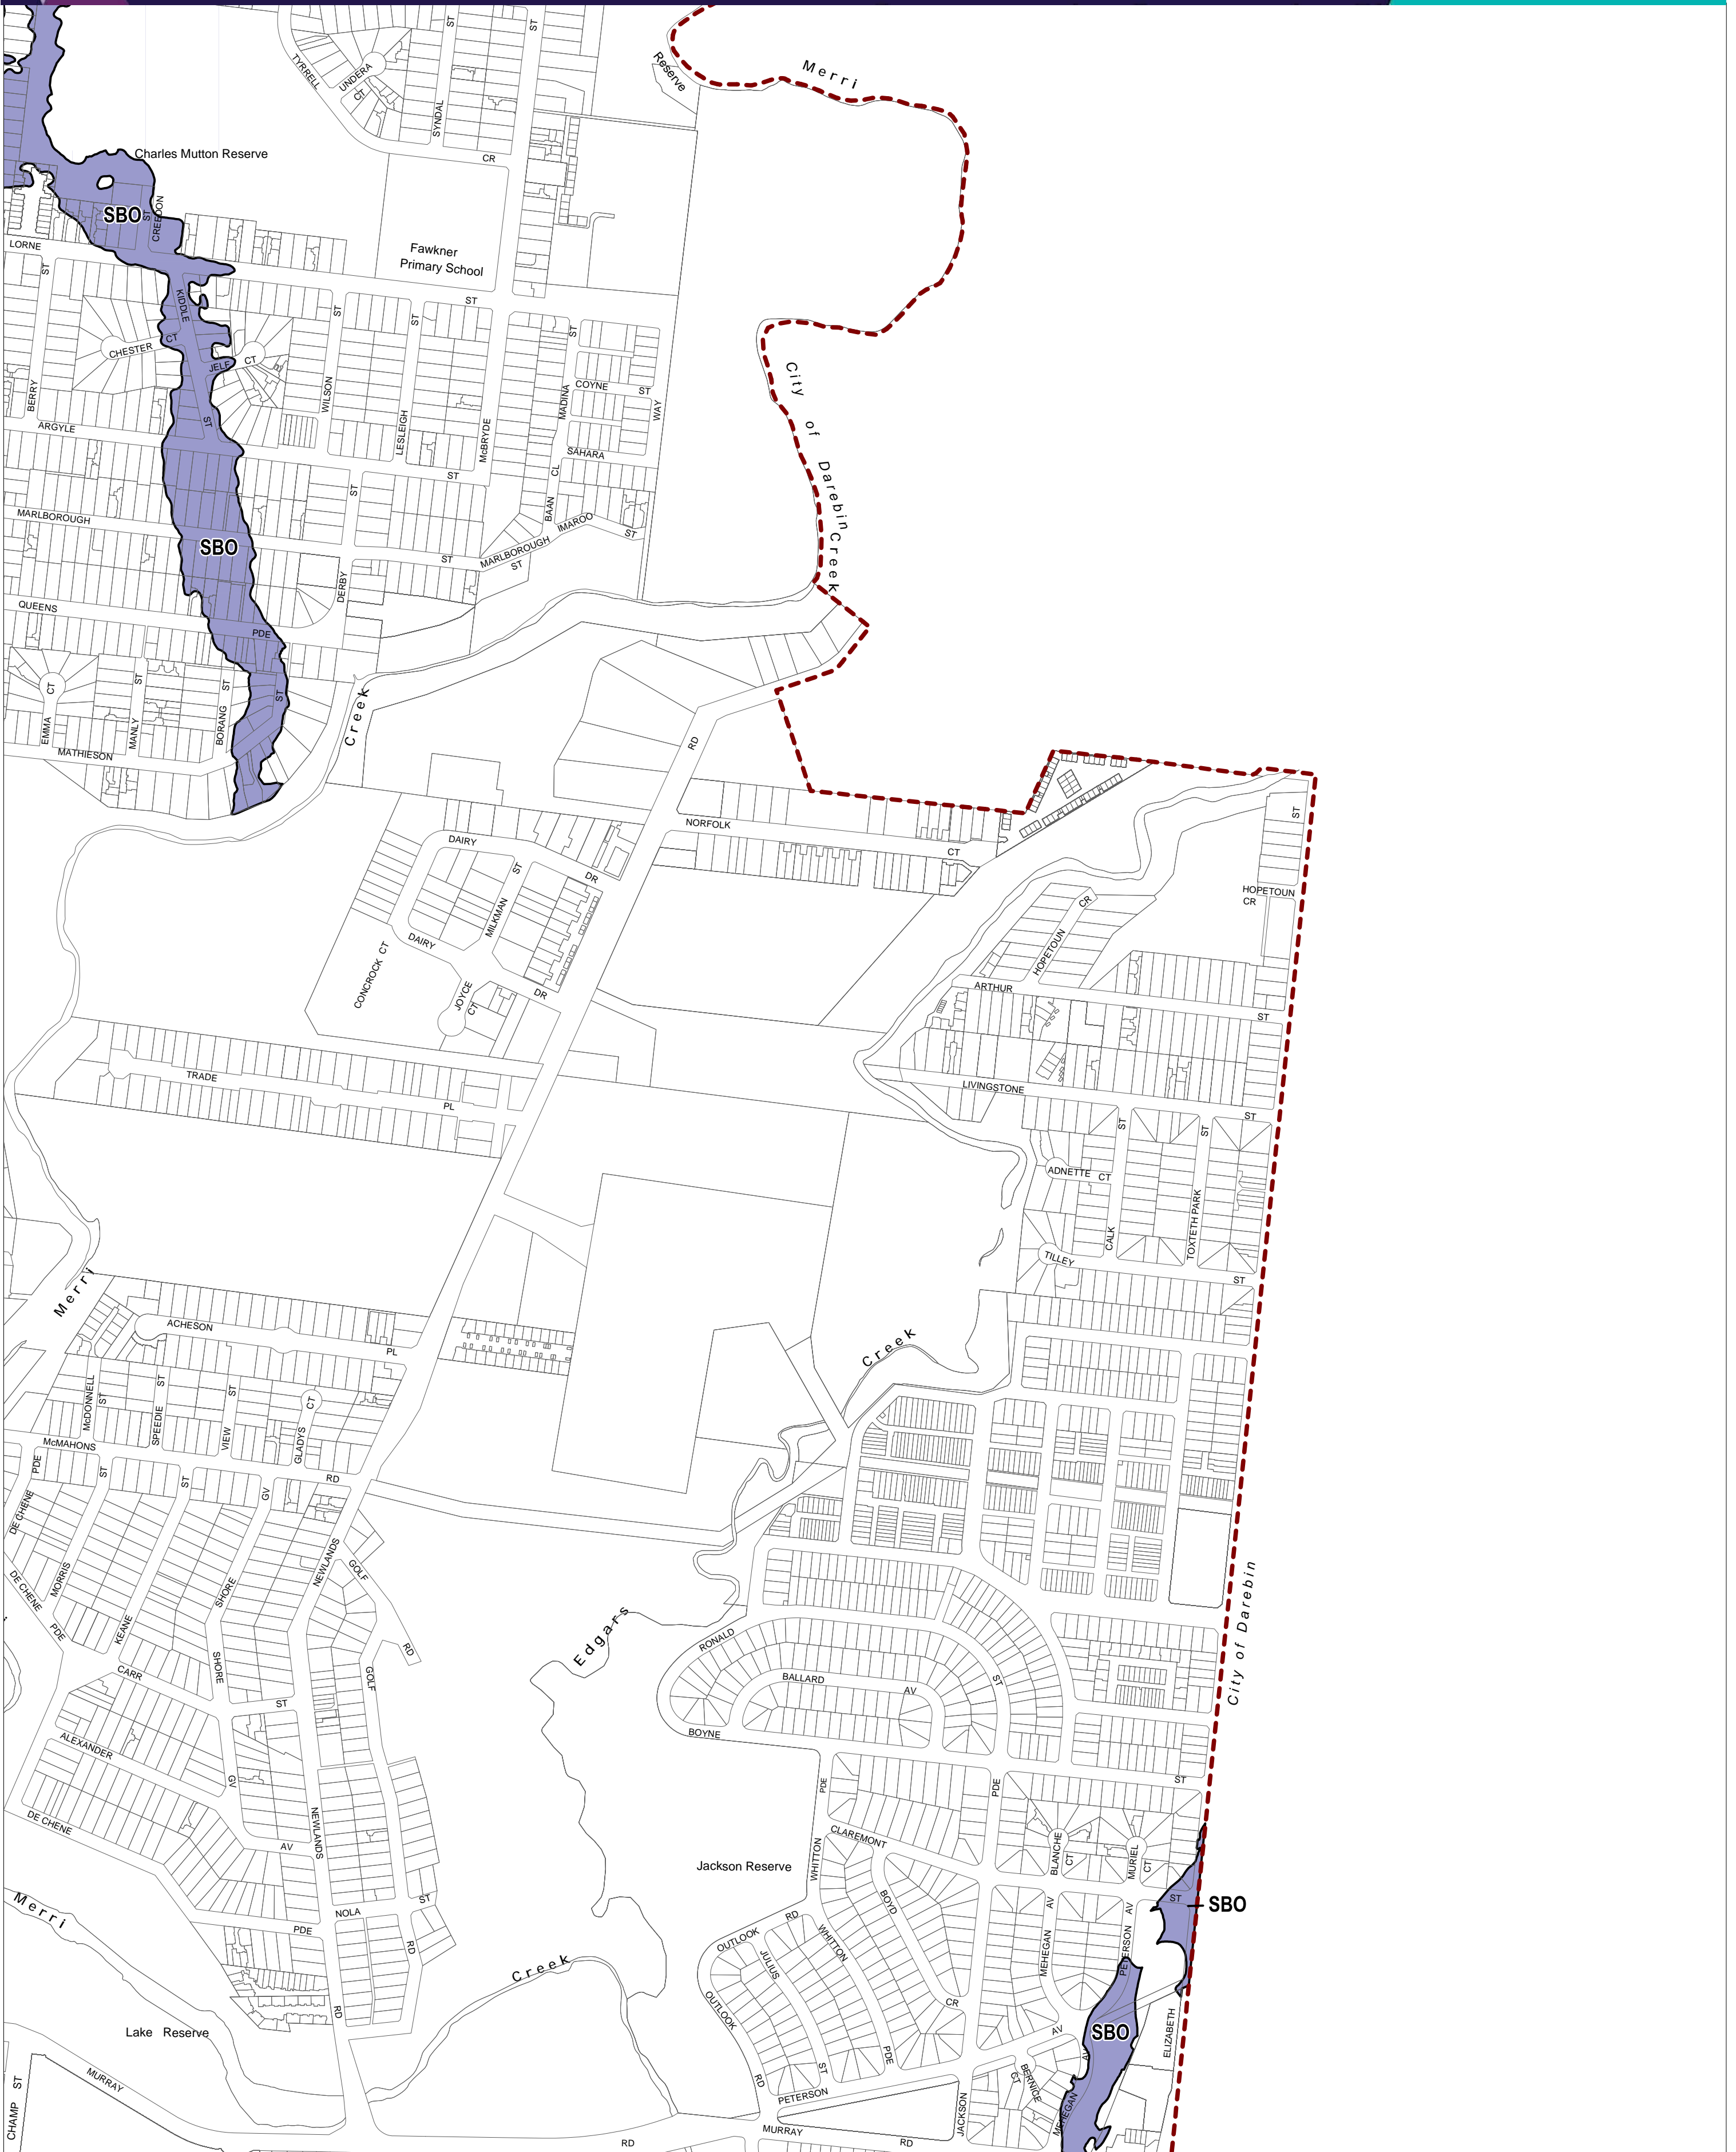

MORELAND PLANNING SCHEME - LOCAL PROVISION

Overlays
SBO Special Building Overlay

--- Municipal Boundary (If shown)

0 100 200 m
AUSTRALIAN MAP GRID ZONE 55

PREPARED BY: Planning Mapping Services

Printed: 29/1/2018

AMENDMENT GC34

VICTORIA
State Government

Environment,
Land, Water
and Planning

INDEX TO ADJOINING SCHEME MAPS