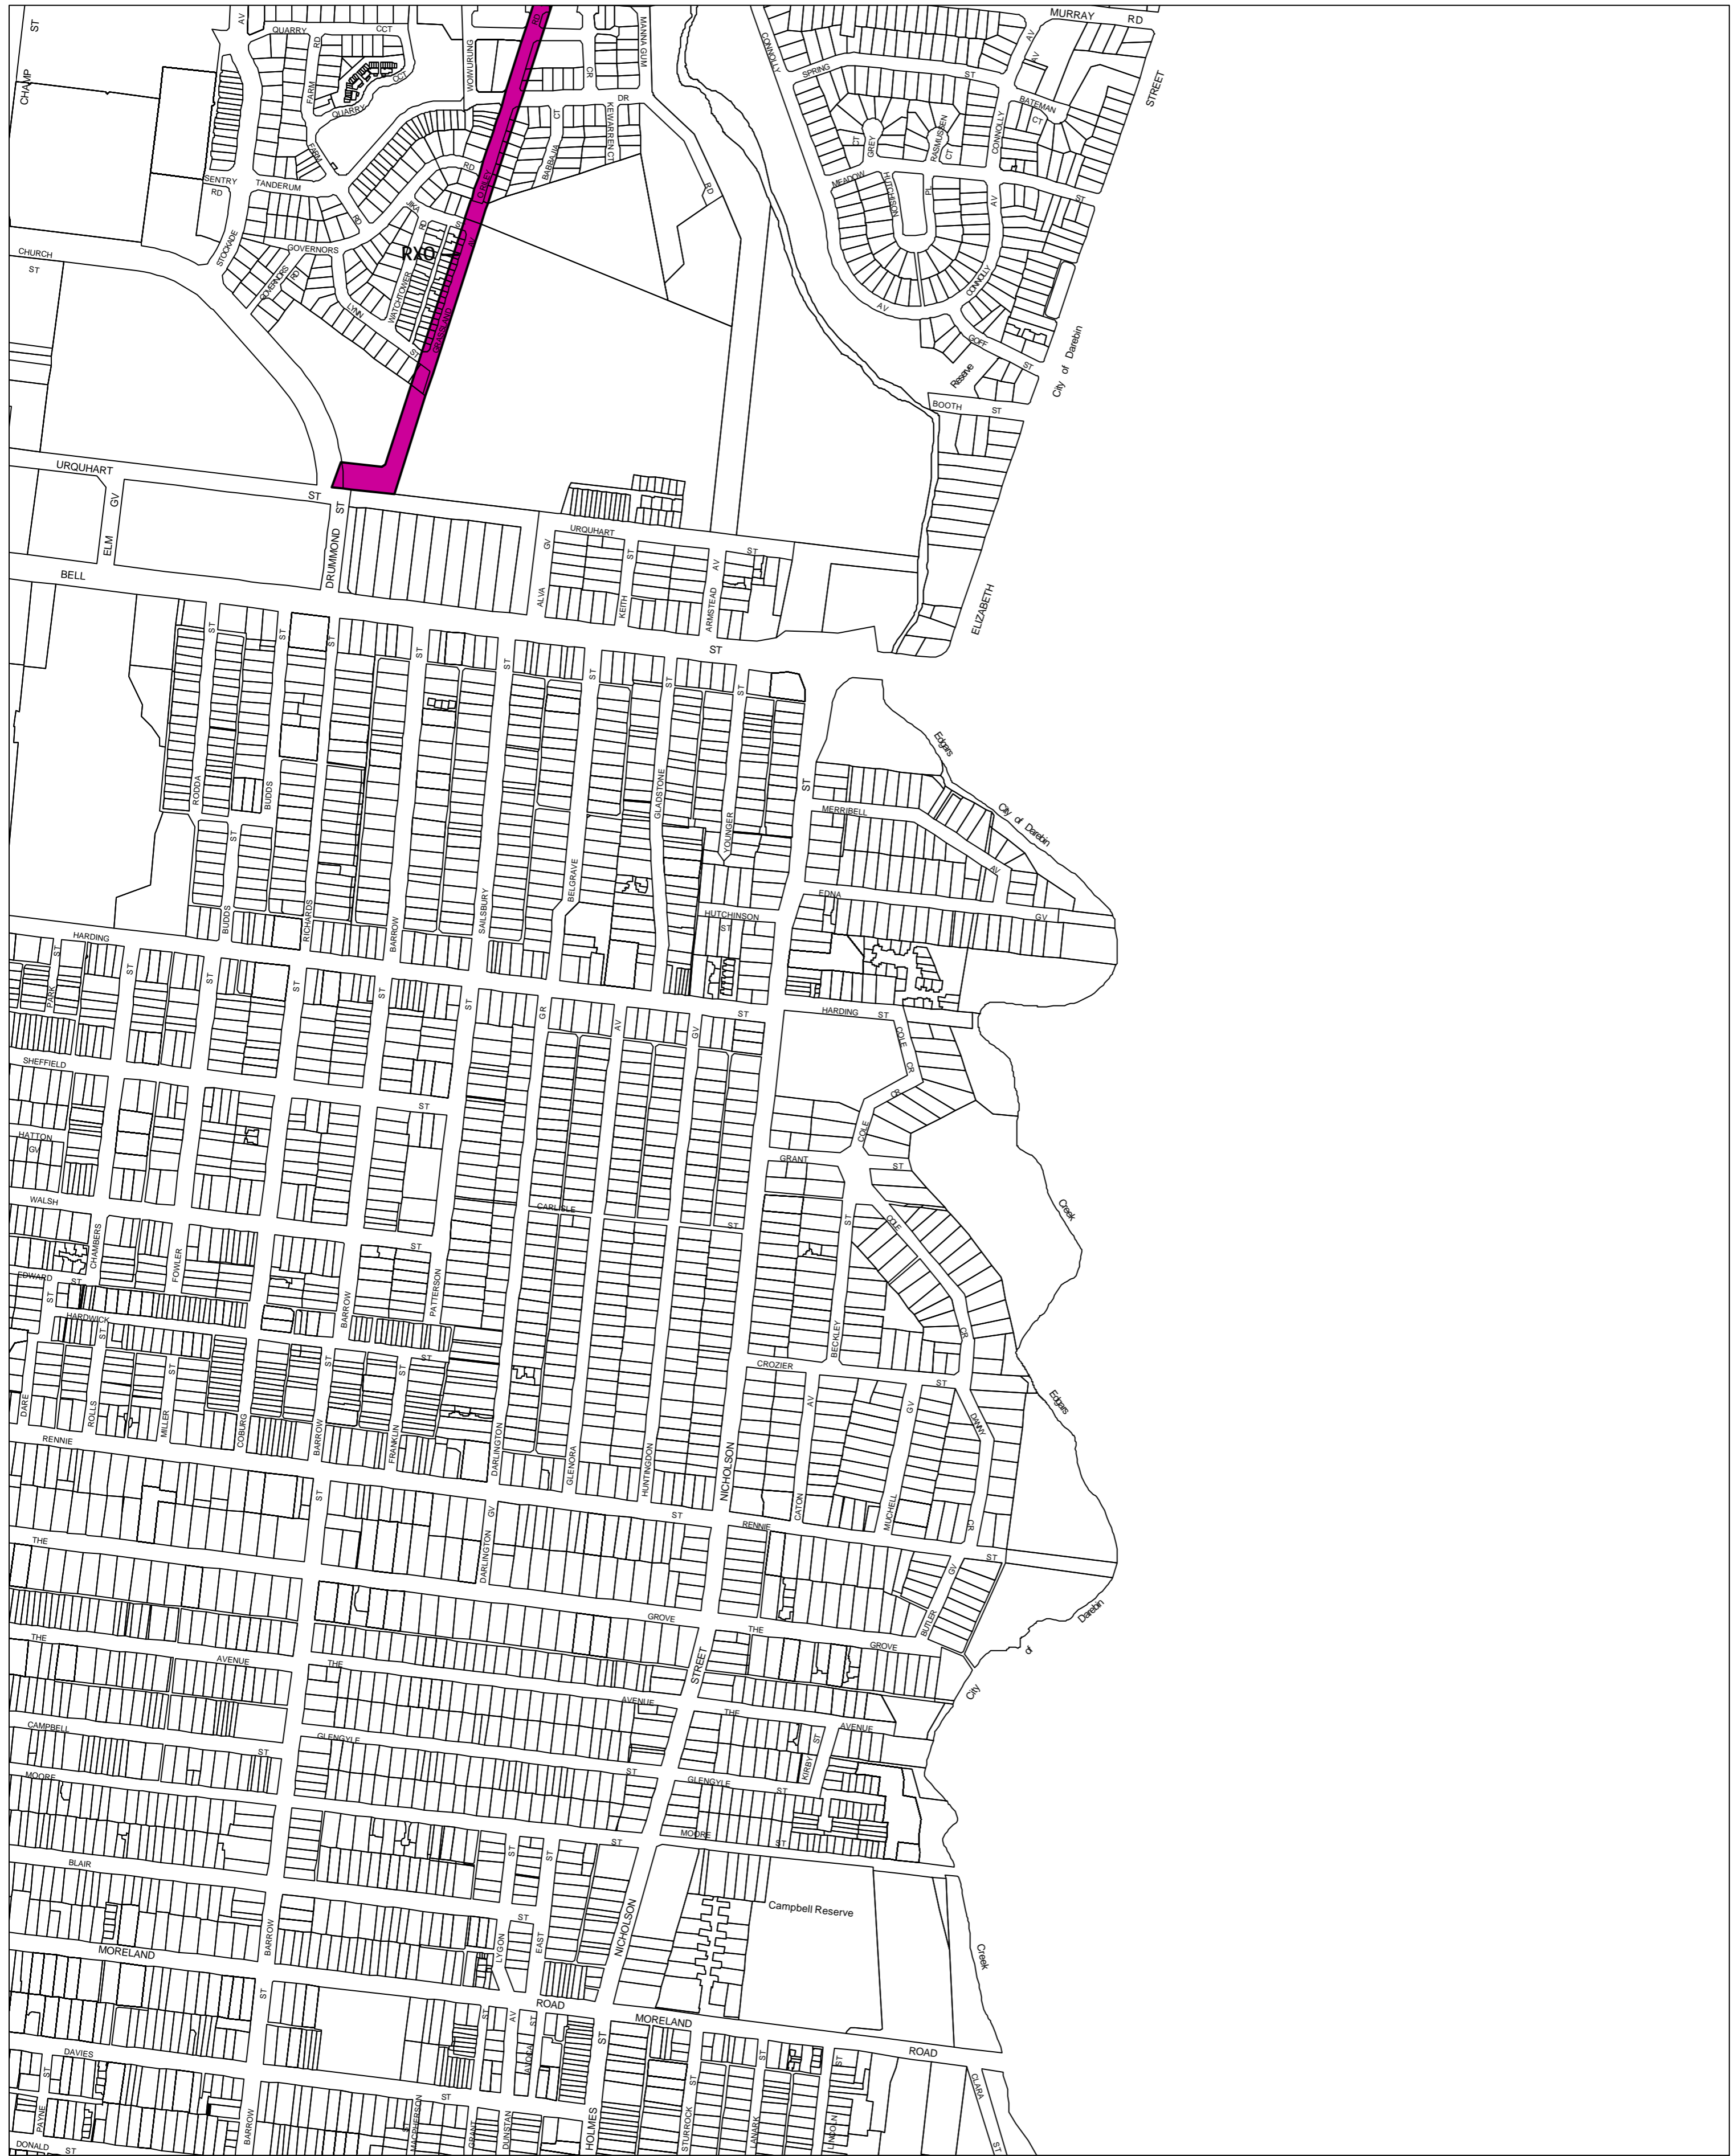

MORELAND PLANNING SCHEME - LOCAL PROVISION

Overlays

- Road Closure Overlay

100 200 300 400 500 m

AUSTRALIAN MAP GRID ZONE 55

INDEX TO ADJOINING METRIC SERIES MAP

2	3	4
6	7	8
	11	12
13	14	15

Printed: 8/8/2007