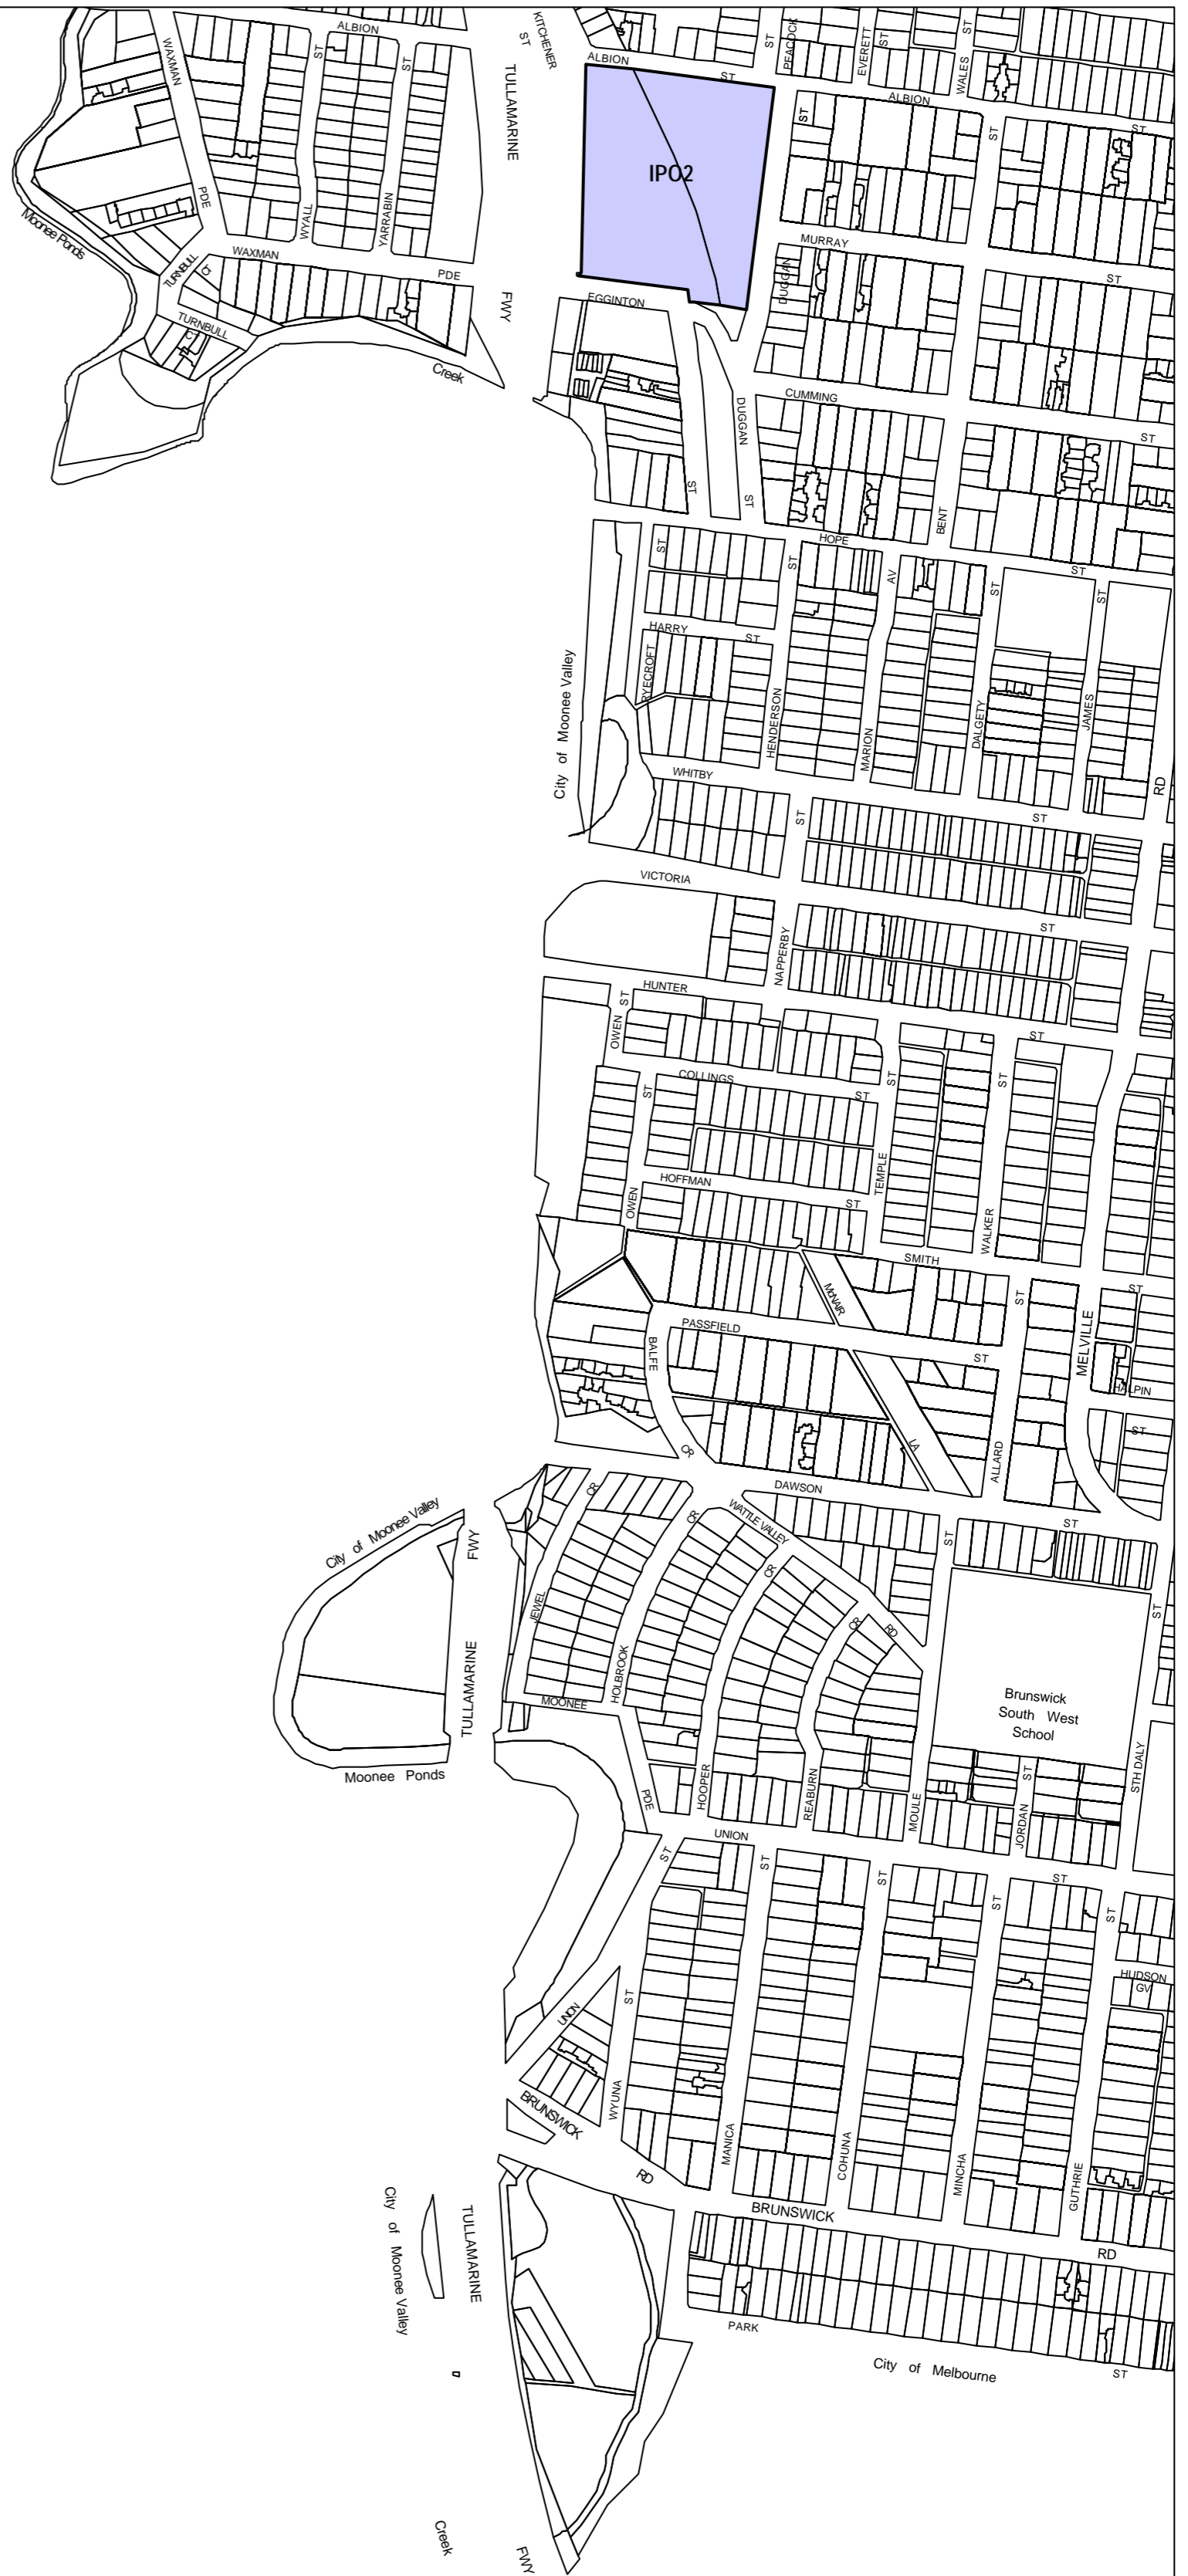

MORELAND PLANNING SCHEME - LOCAL PROVISION