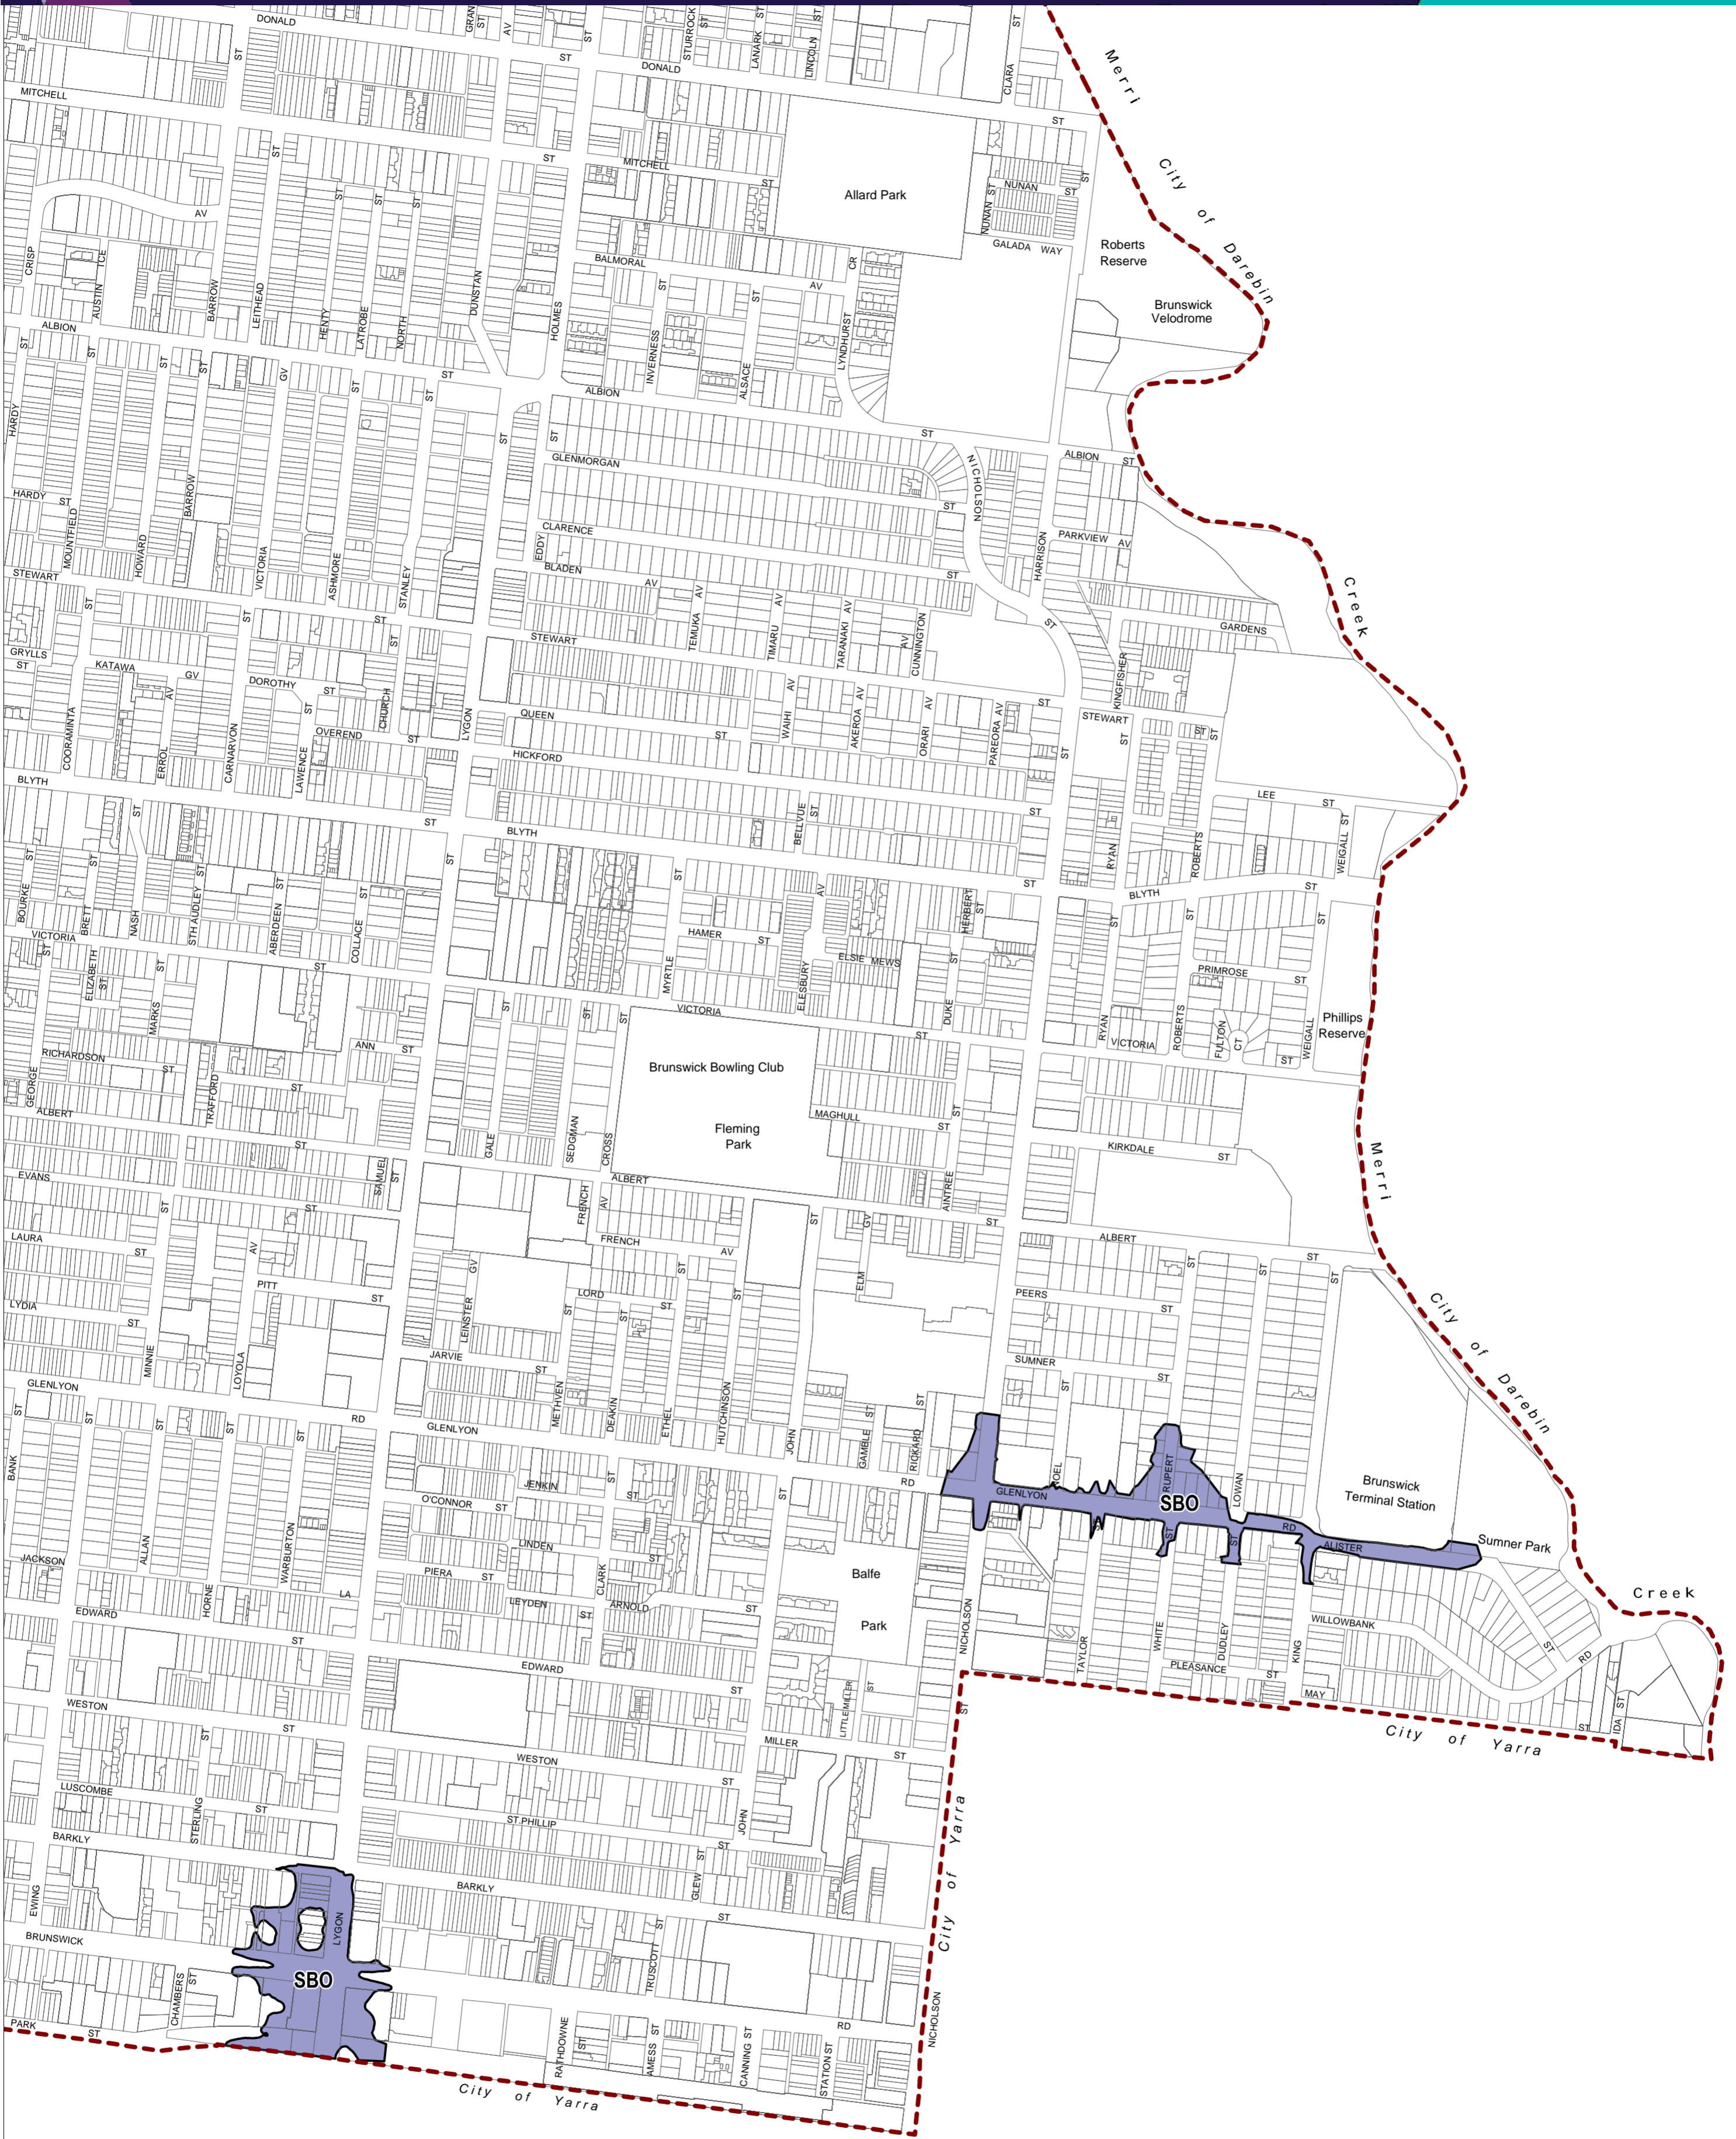

MORELAND PLANNING SCHEME - LOCAL PROVISION

Overlays
SBO Special Building Overlay

Municipal Boundary (if shown)

0 100 200 m

AUSTRALIAN MAP GRID ZONE 55

PREPARED BY: Planning Mapping Services

Printed: 29/1/2018

AMENDMENT GC34

VICTORIA
State Government

Environment,
Land, Water
and Planning

INDEX TO ADJOINING
SCHEME MAPS

1	2	3	4
5	6	7	8
9	10	11	12
13	14	15