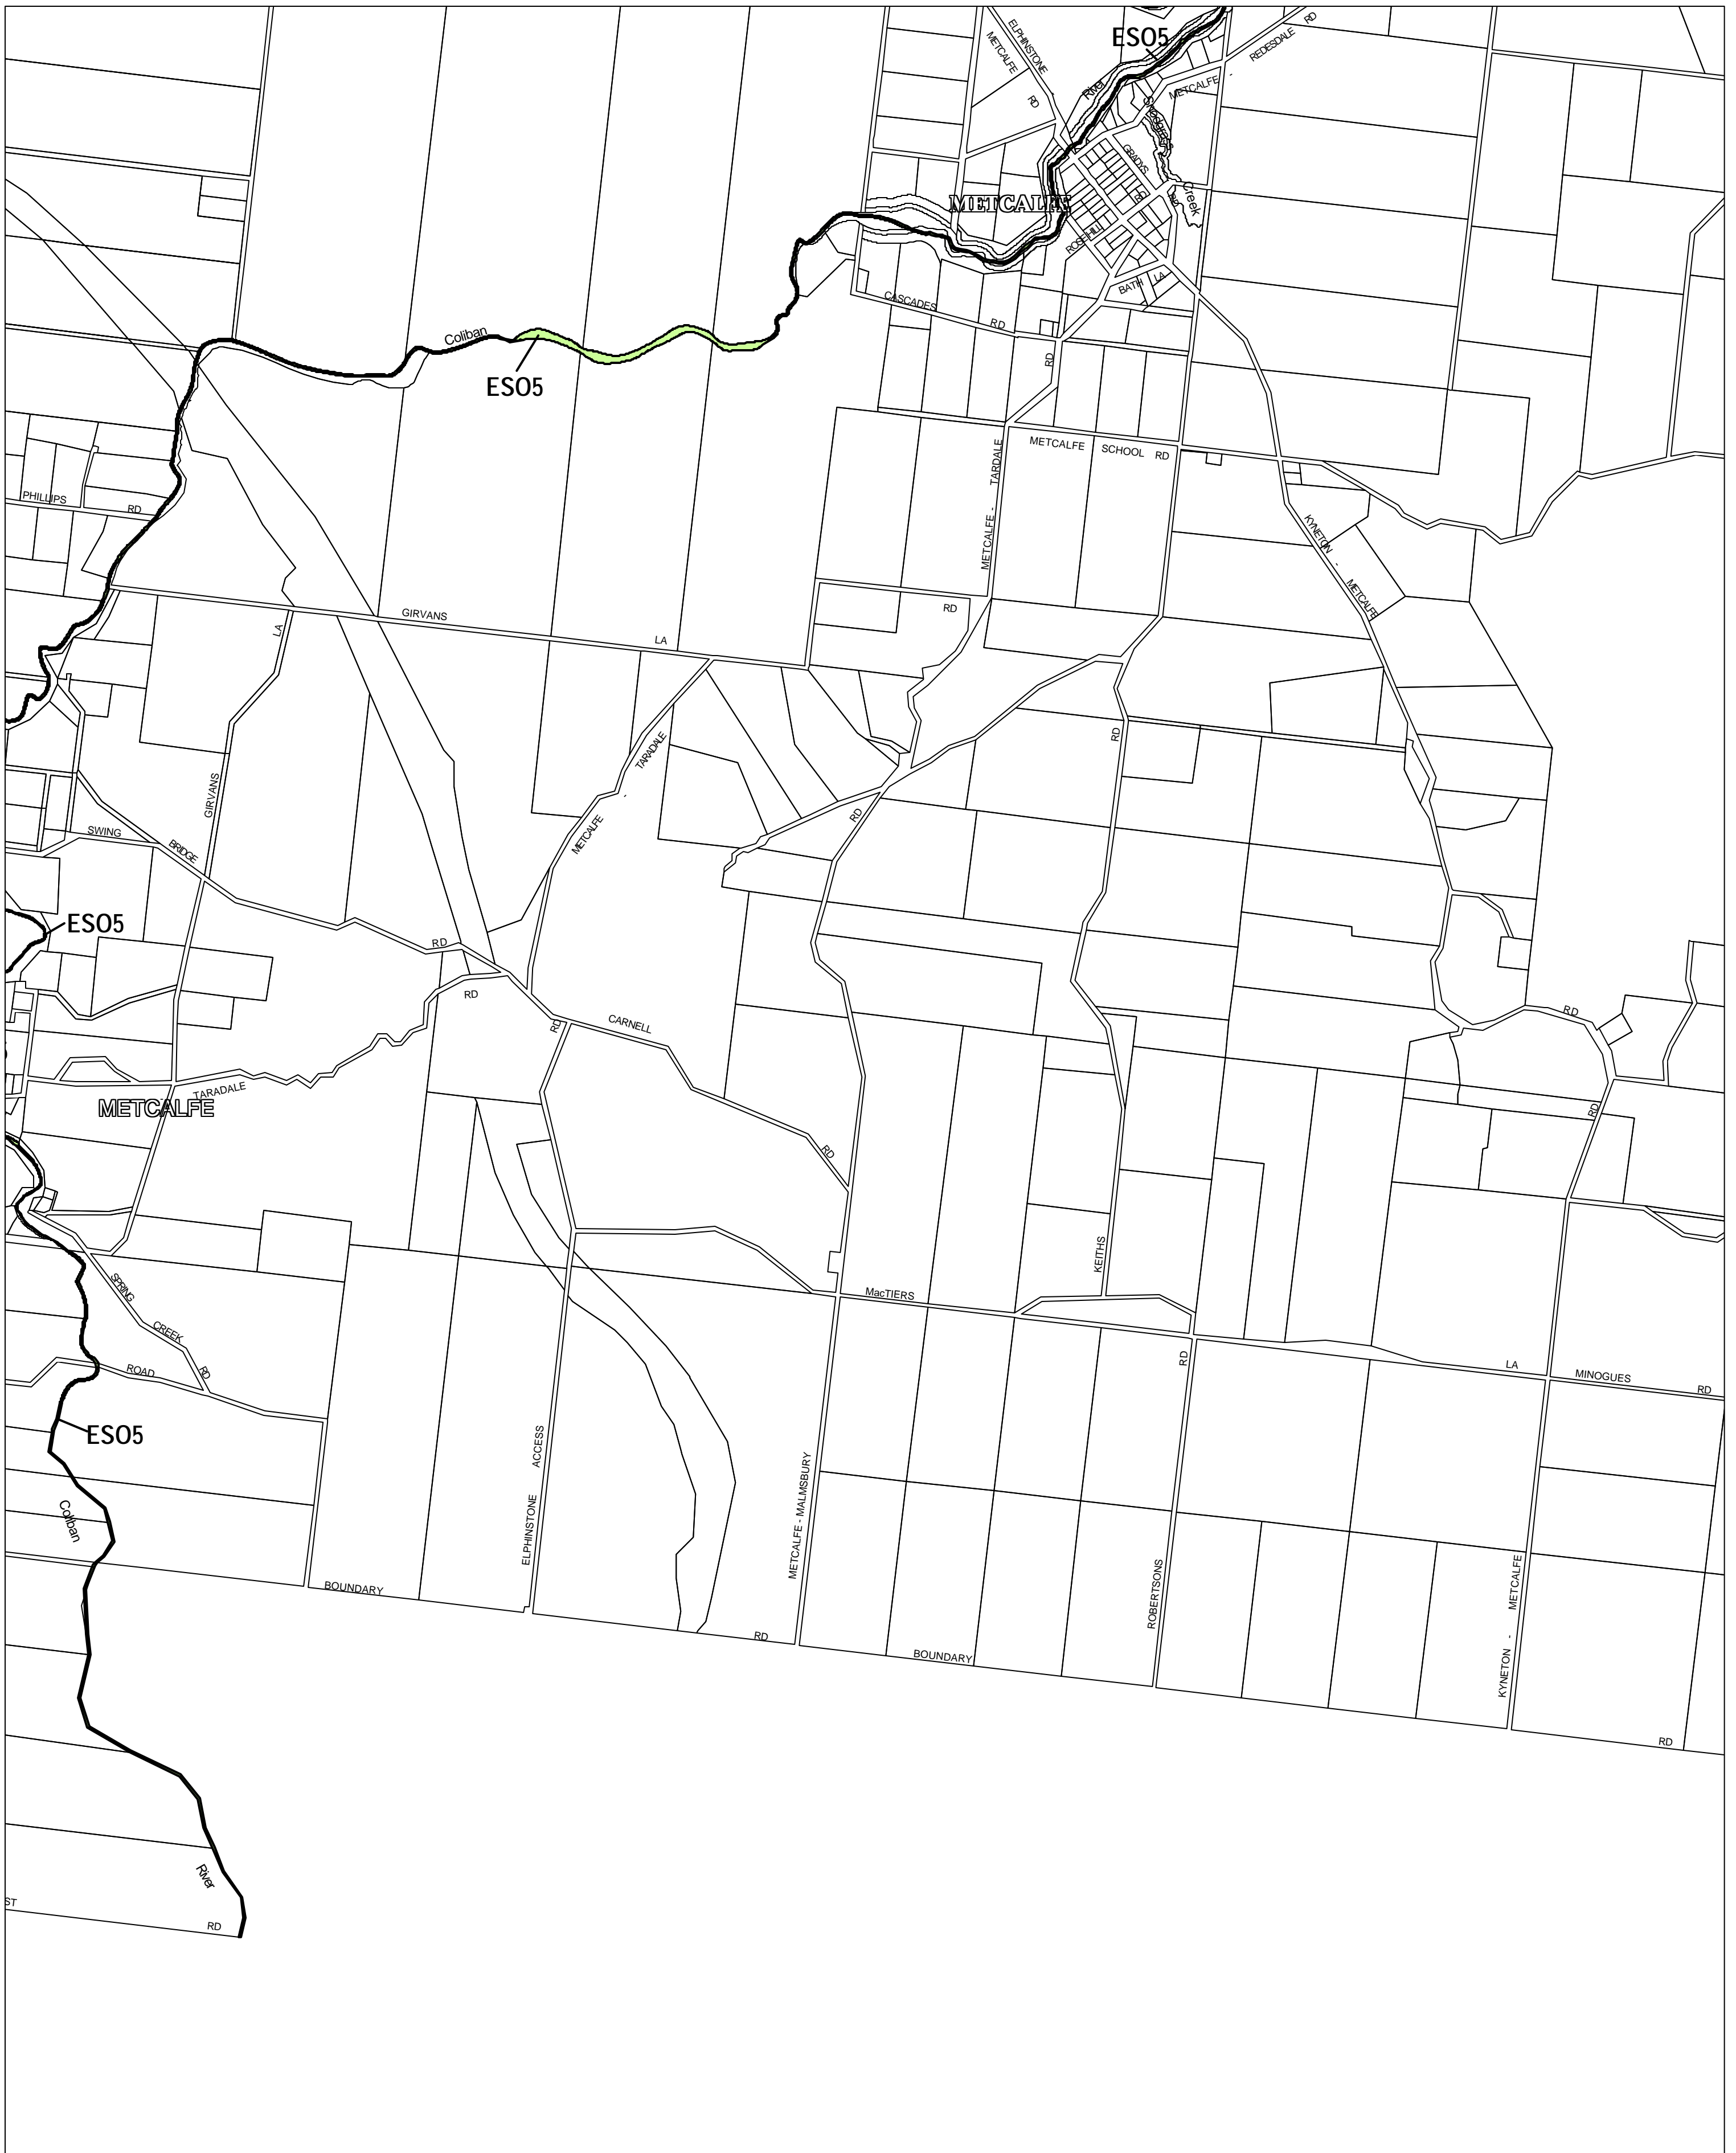

MOUNT ALEXANDER PLANNING SCHEME - LOCAL PROVISION

Overlays
ESO5 Environmental Significance Overlay - Schedule 5

AUSTRALIAN MAP GRID ZONE 55

Printed: 4/10/2007