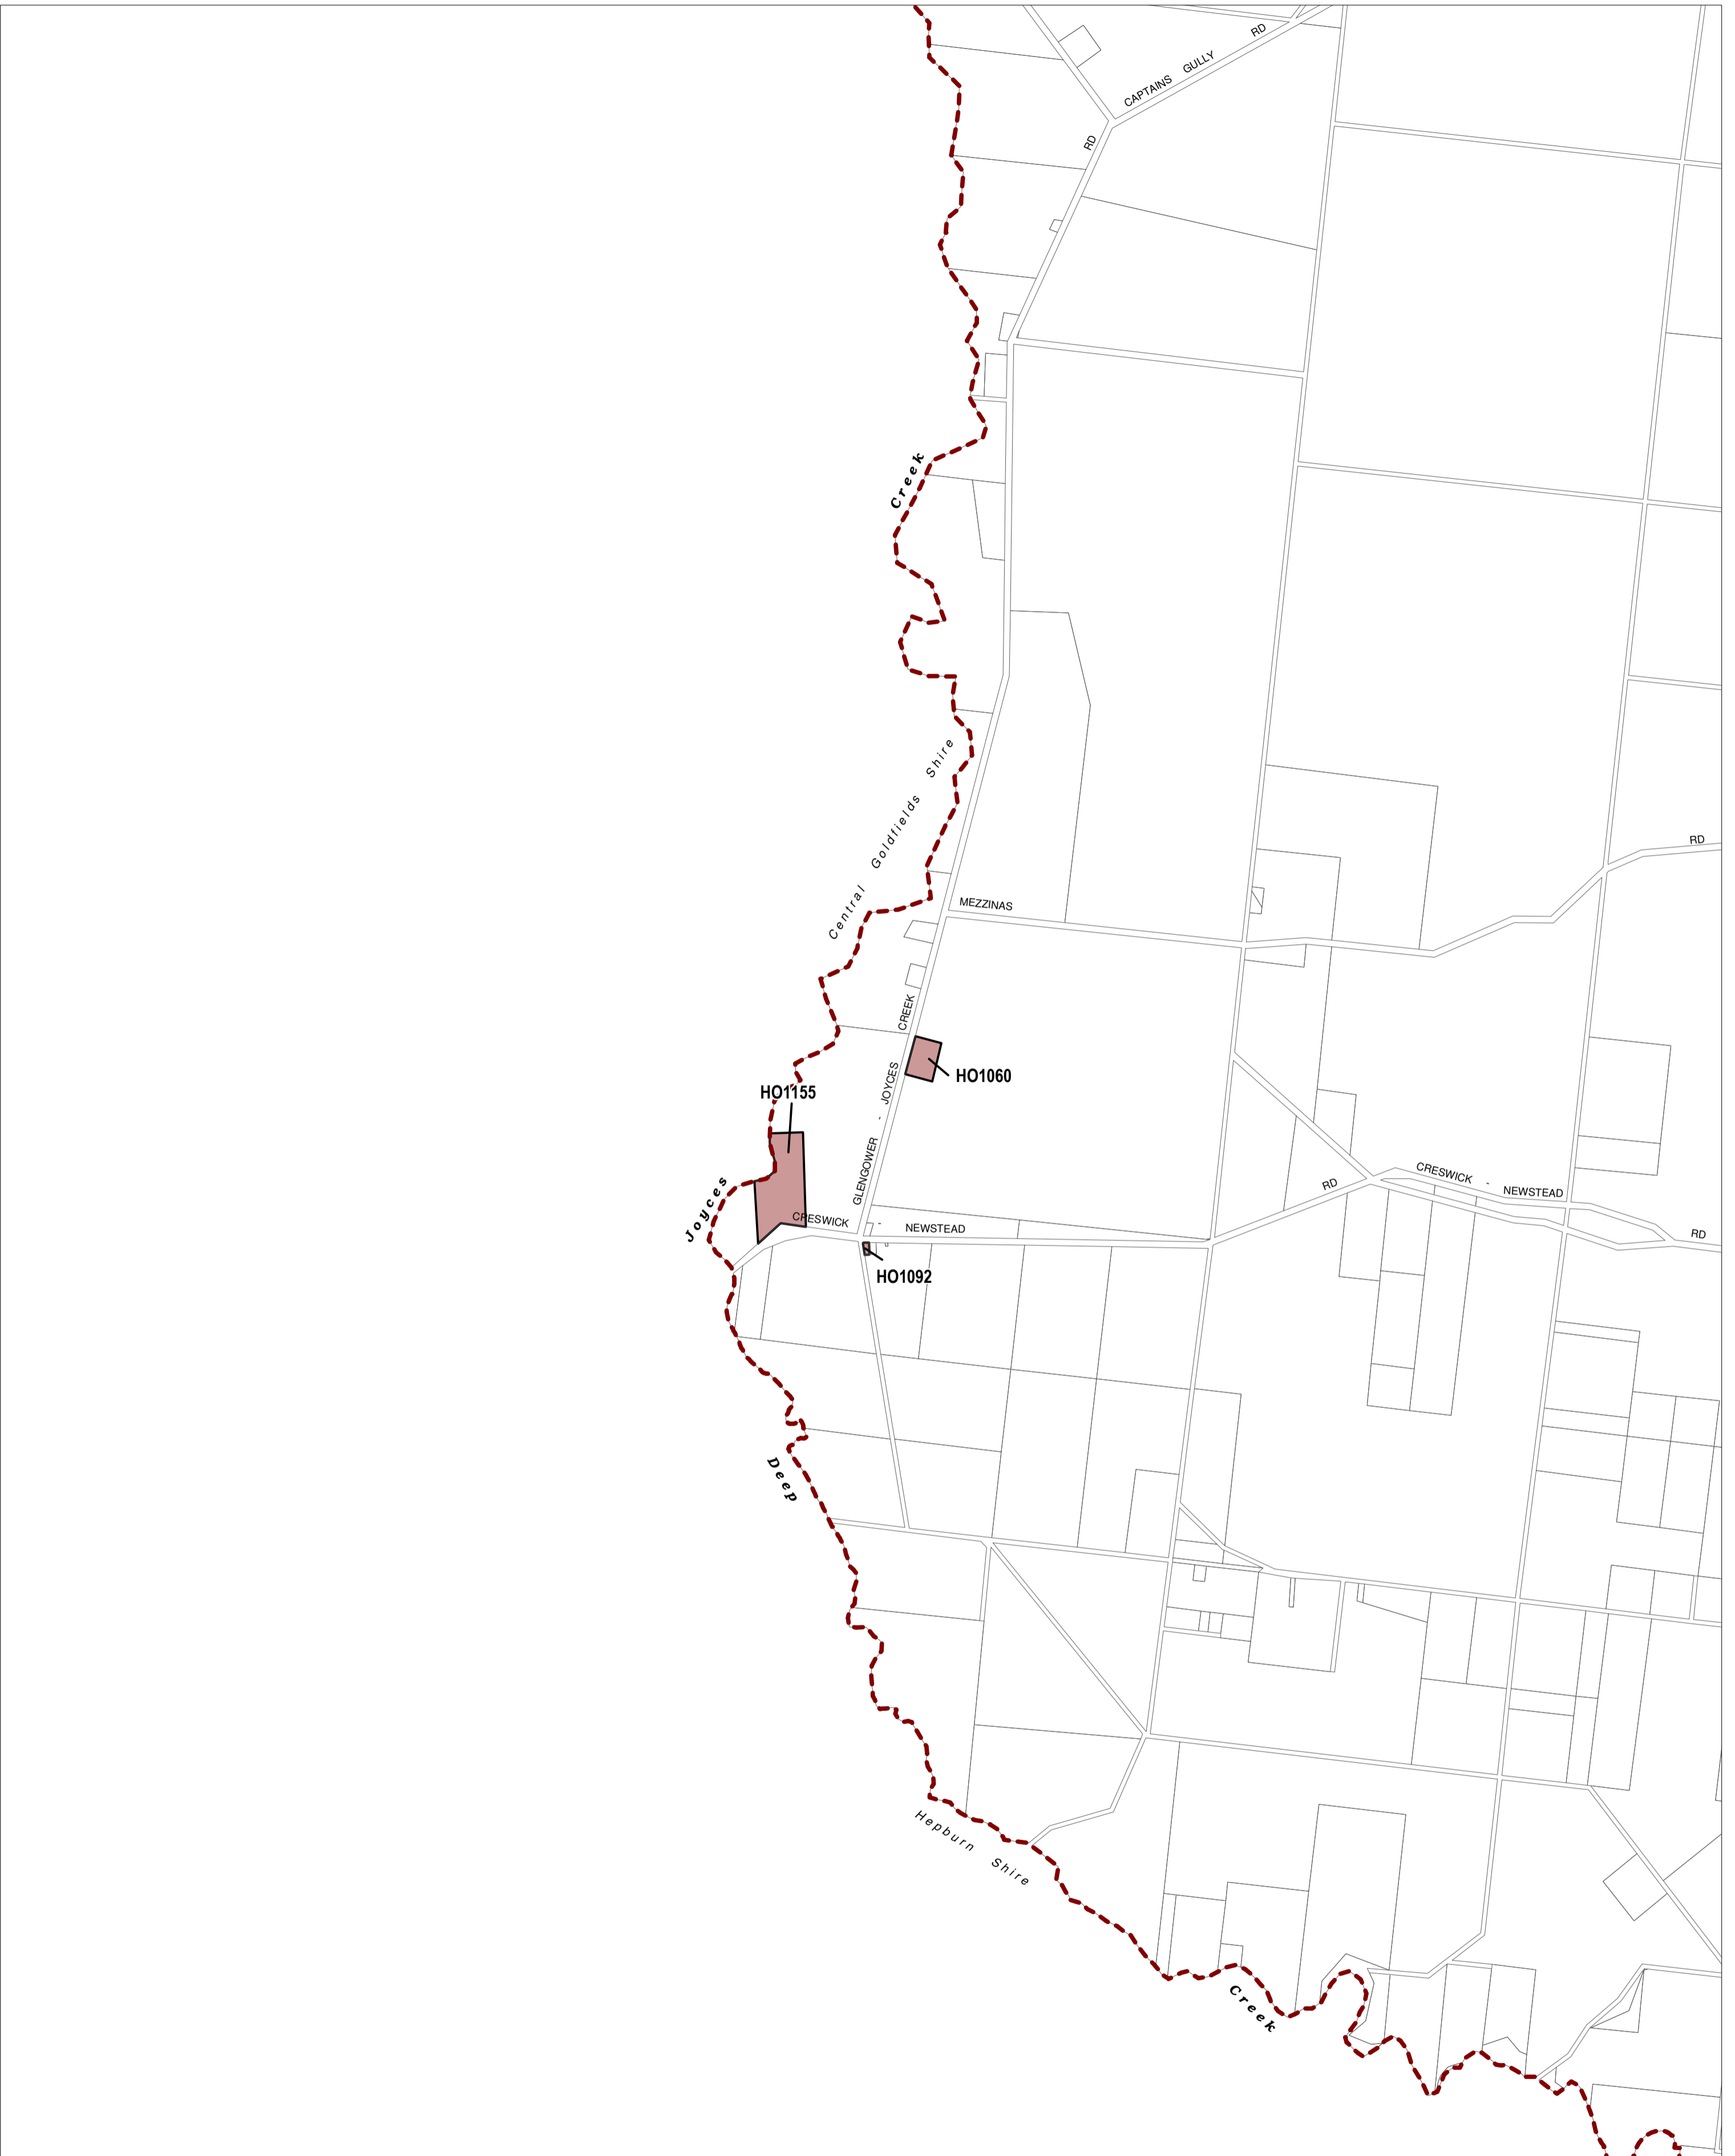

MOUNT ALEXANDER PLANNING SCHEME - LOCAL PROVISION

Overlays
HO Heritage Overlay

AUSTRALIAN MAP GRID ZONE 55

INDEX TO ADJOINING METRIC SERIES MAP

Printed: 6/7/2015

AMENDMENT C49