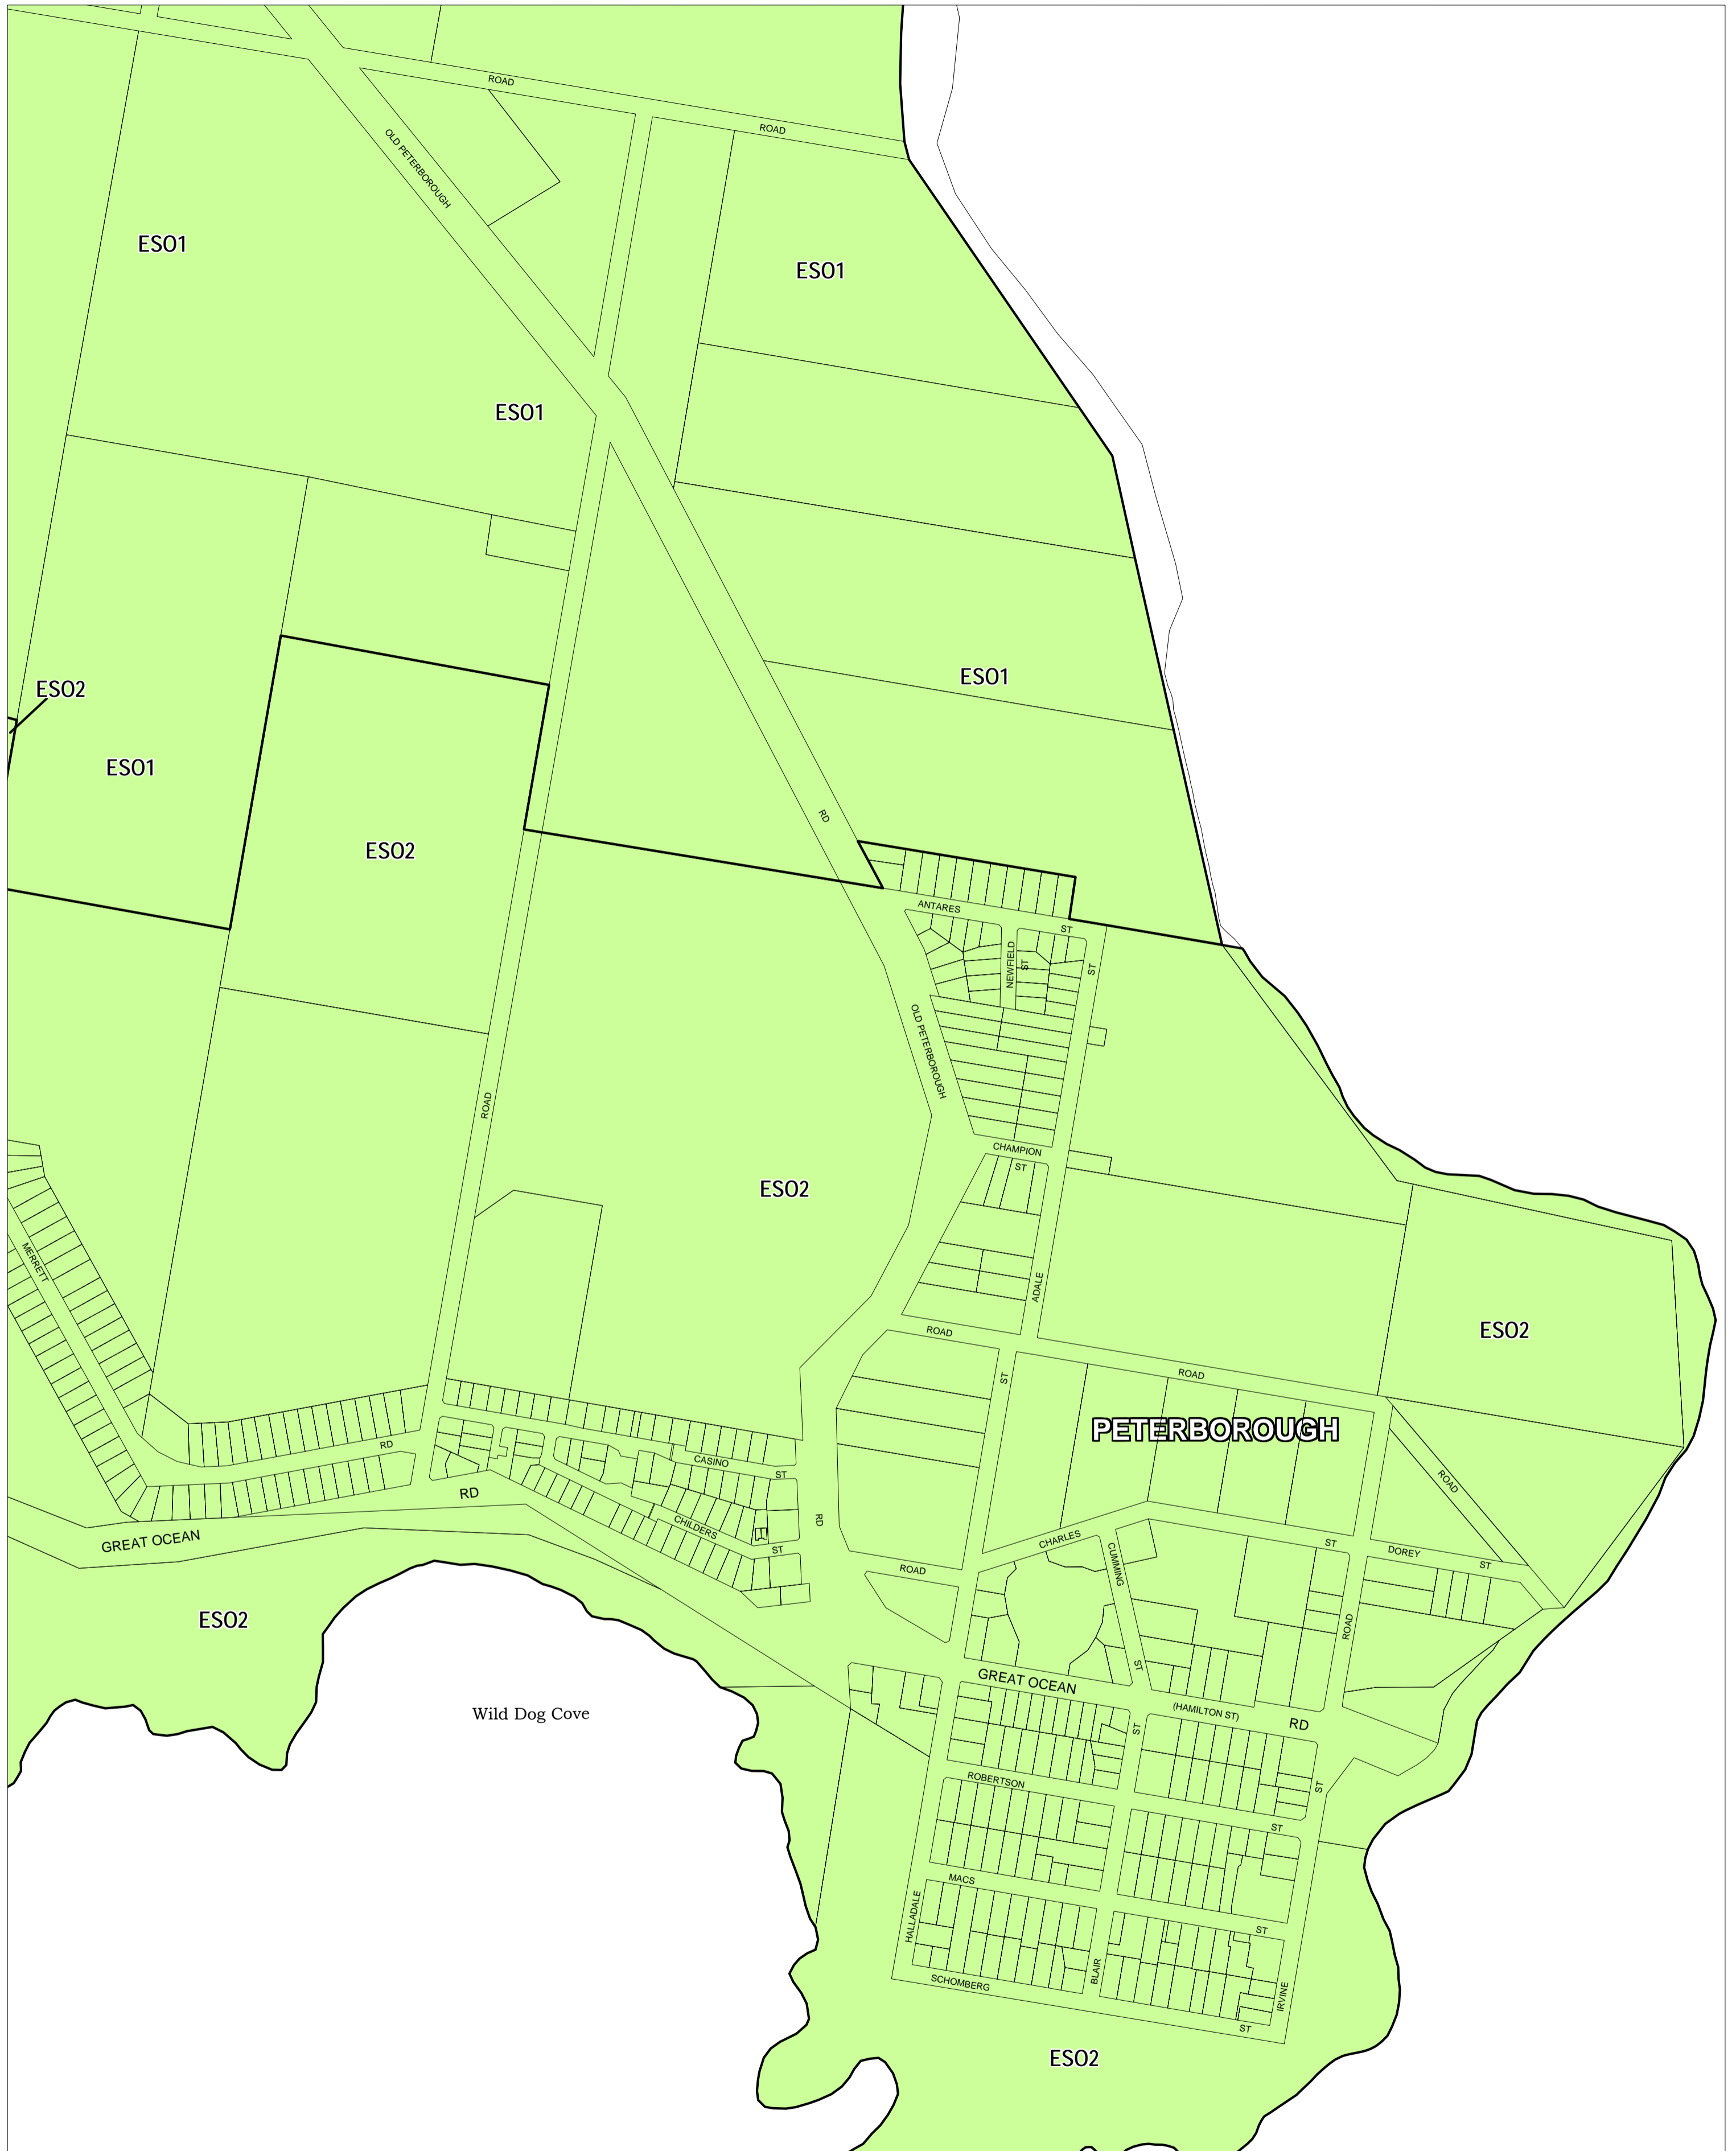

MOYNE PLANNING SCHEME - LOCAL PROVISION

Overlays	
ES01	Environmental Significance Overlay - Schedule 1
ES02	Environmental Significance Overlay - Schedule 2

AUSTRALIAN MAP GRID ZONE 54

Printed: 27/11/2009

AMENDMENT C21