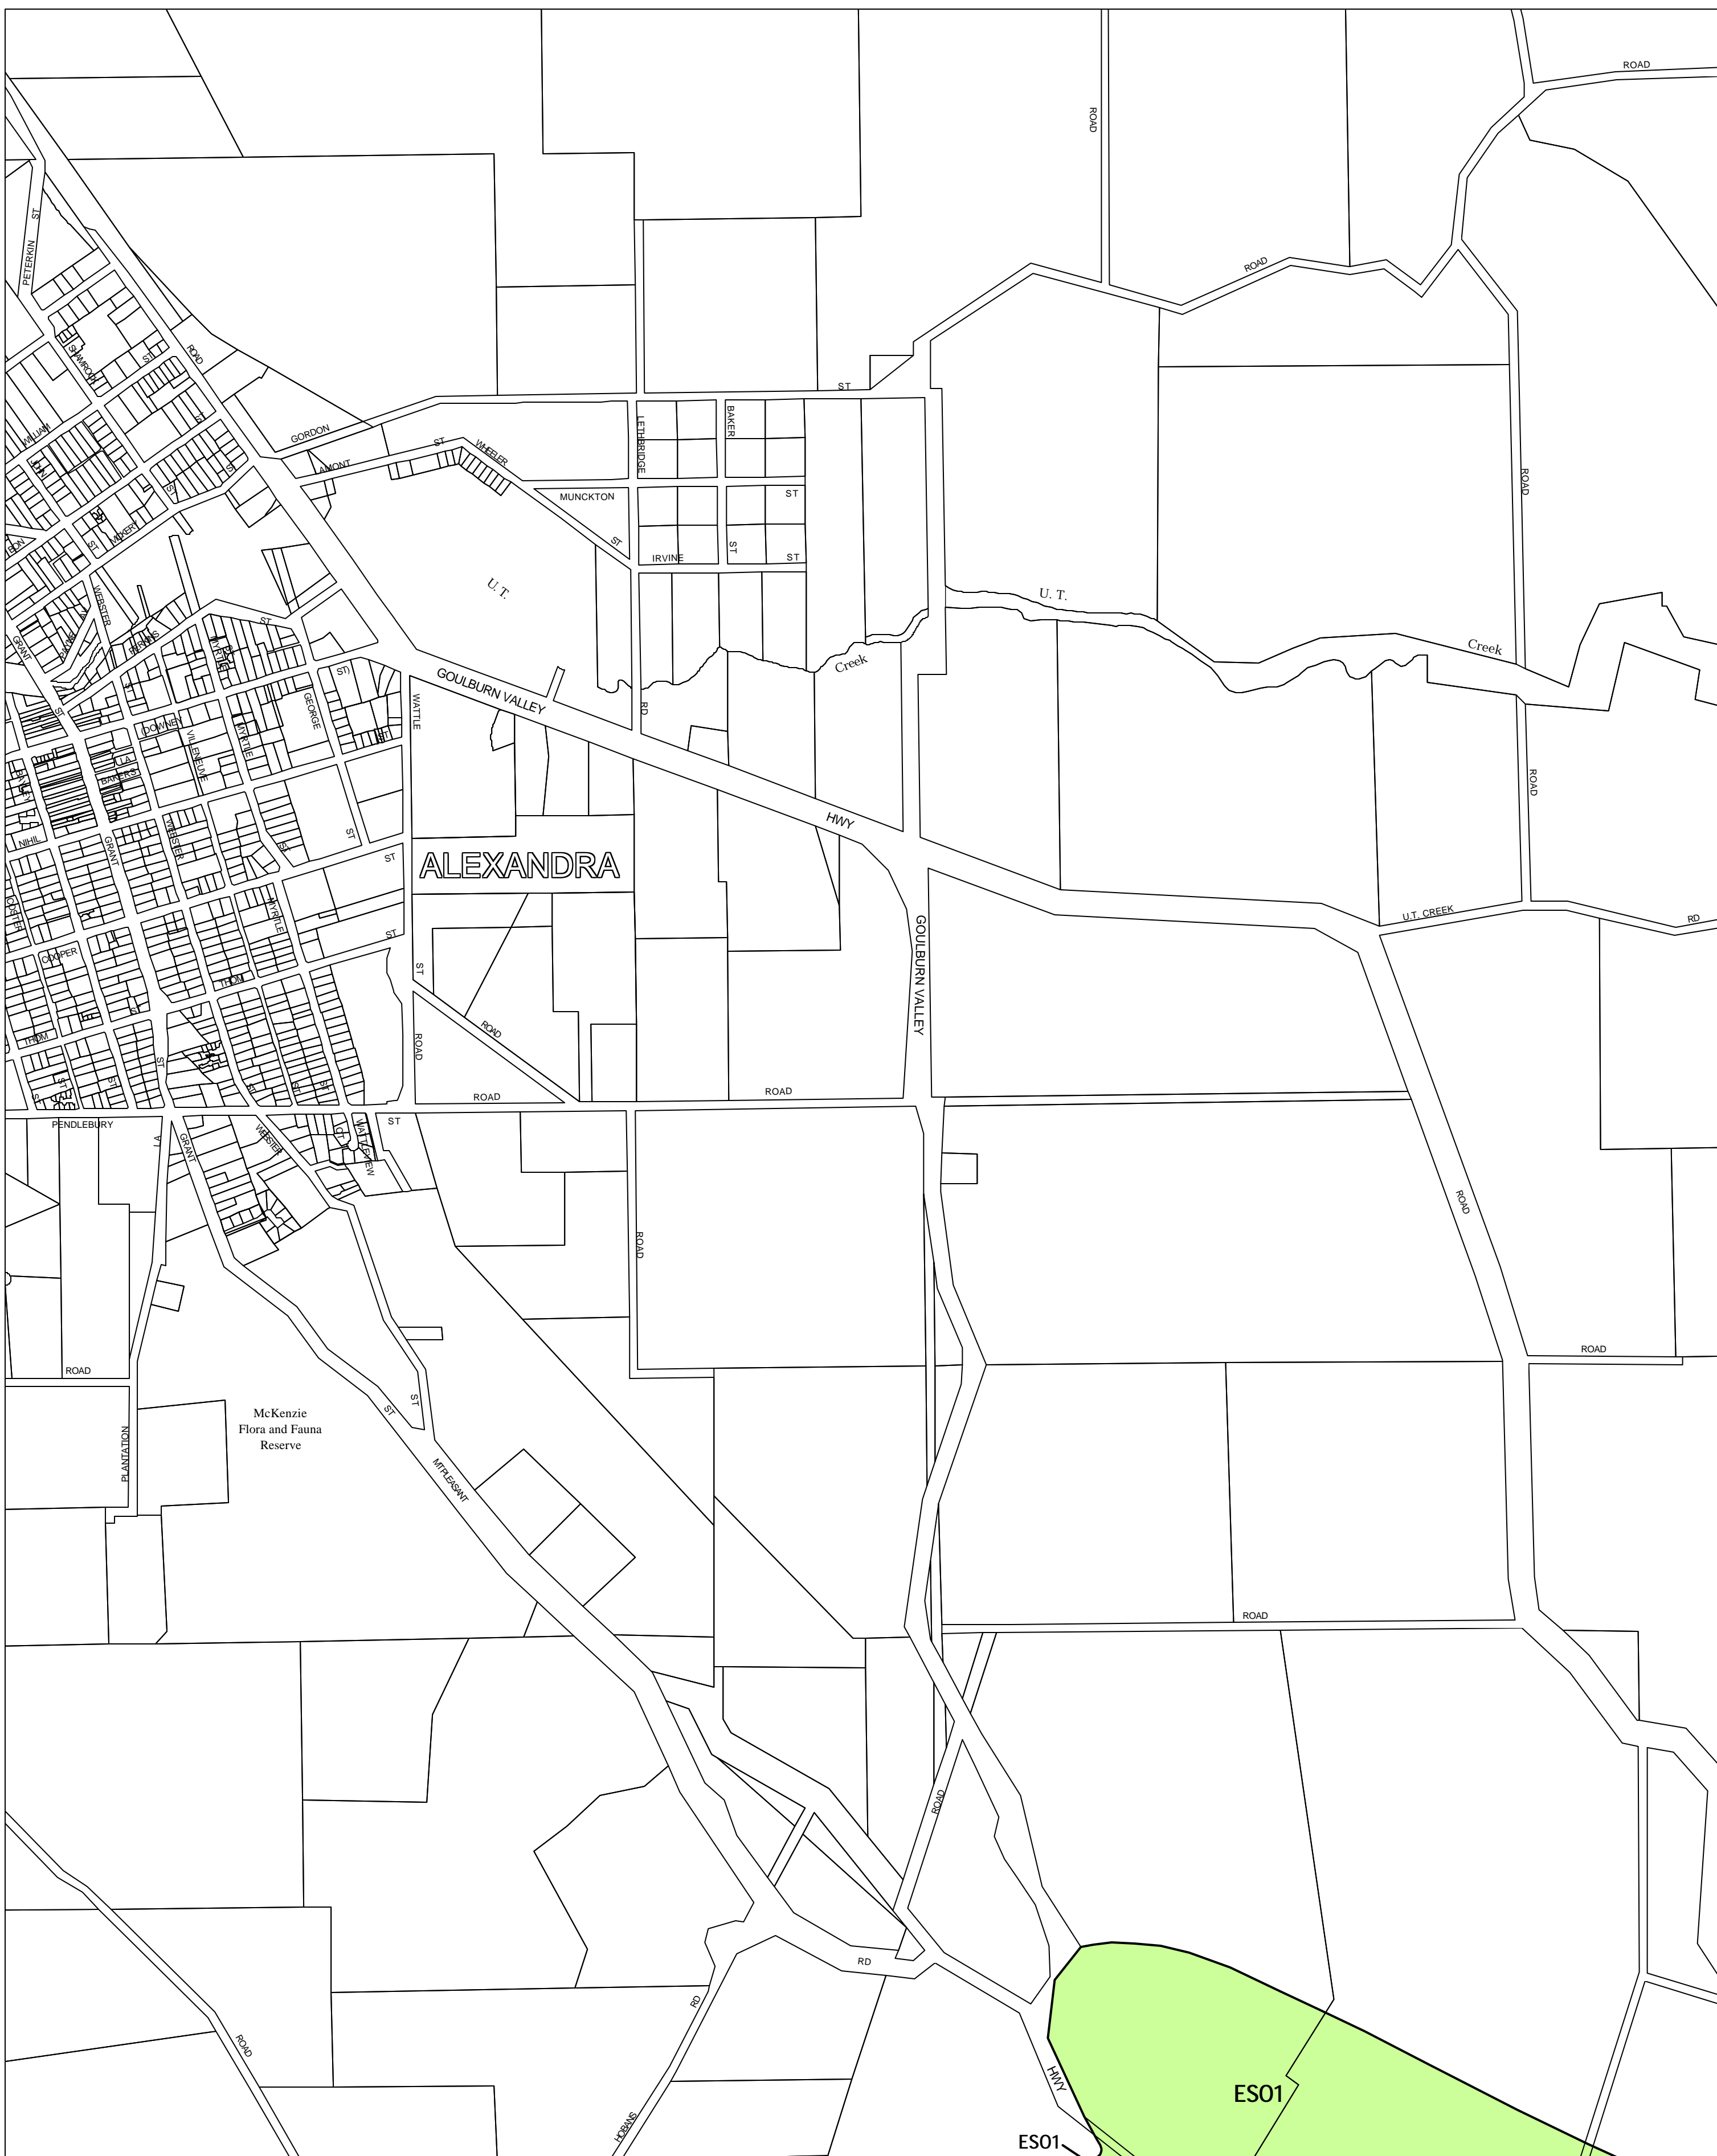

MURRINDINDI PLANNING SCHEME - LOCAL PROVISION

Overlays
ES01 Environmental Significance Overlay - Schedule 1

AUSTRALIAN MAP GRID ZONE 55

Printed: 13/7/2007

AMENDMENT C11