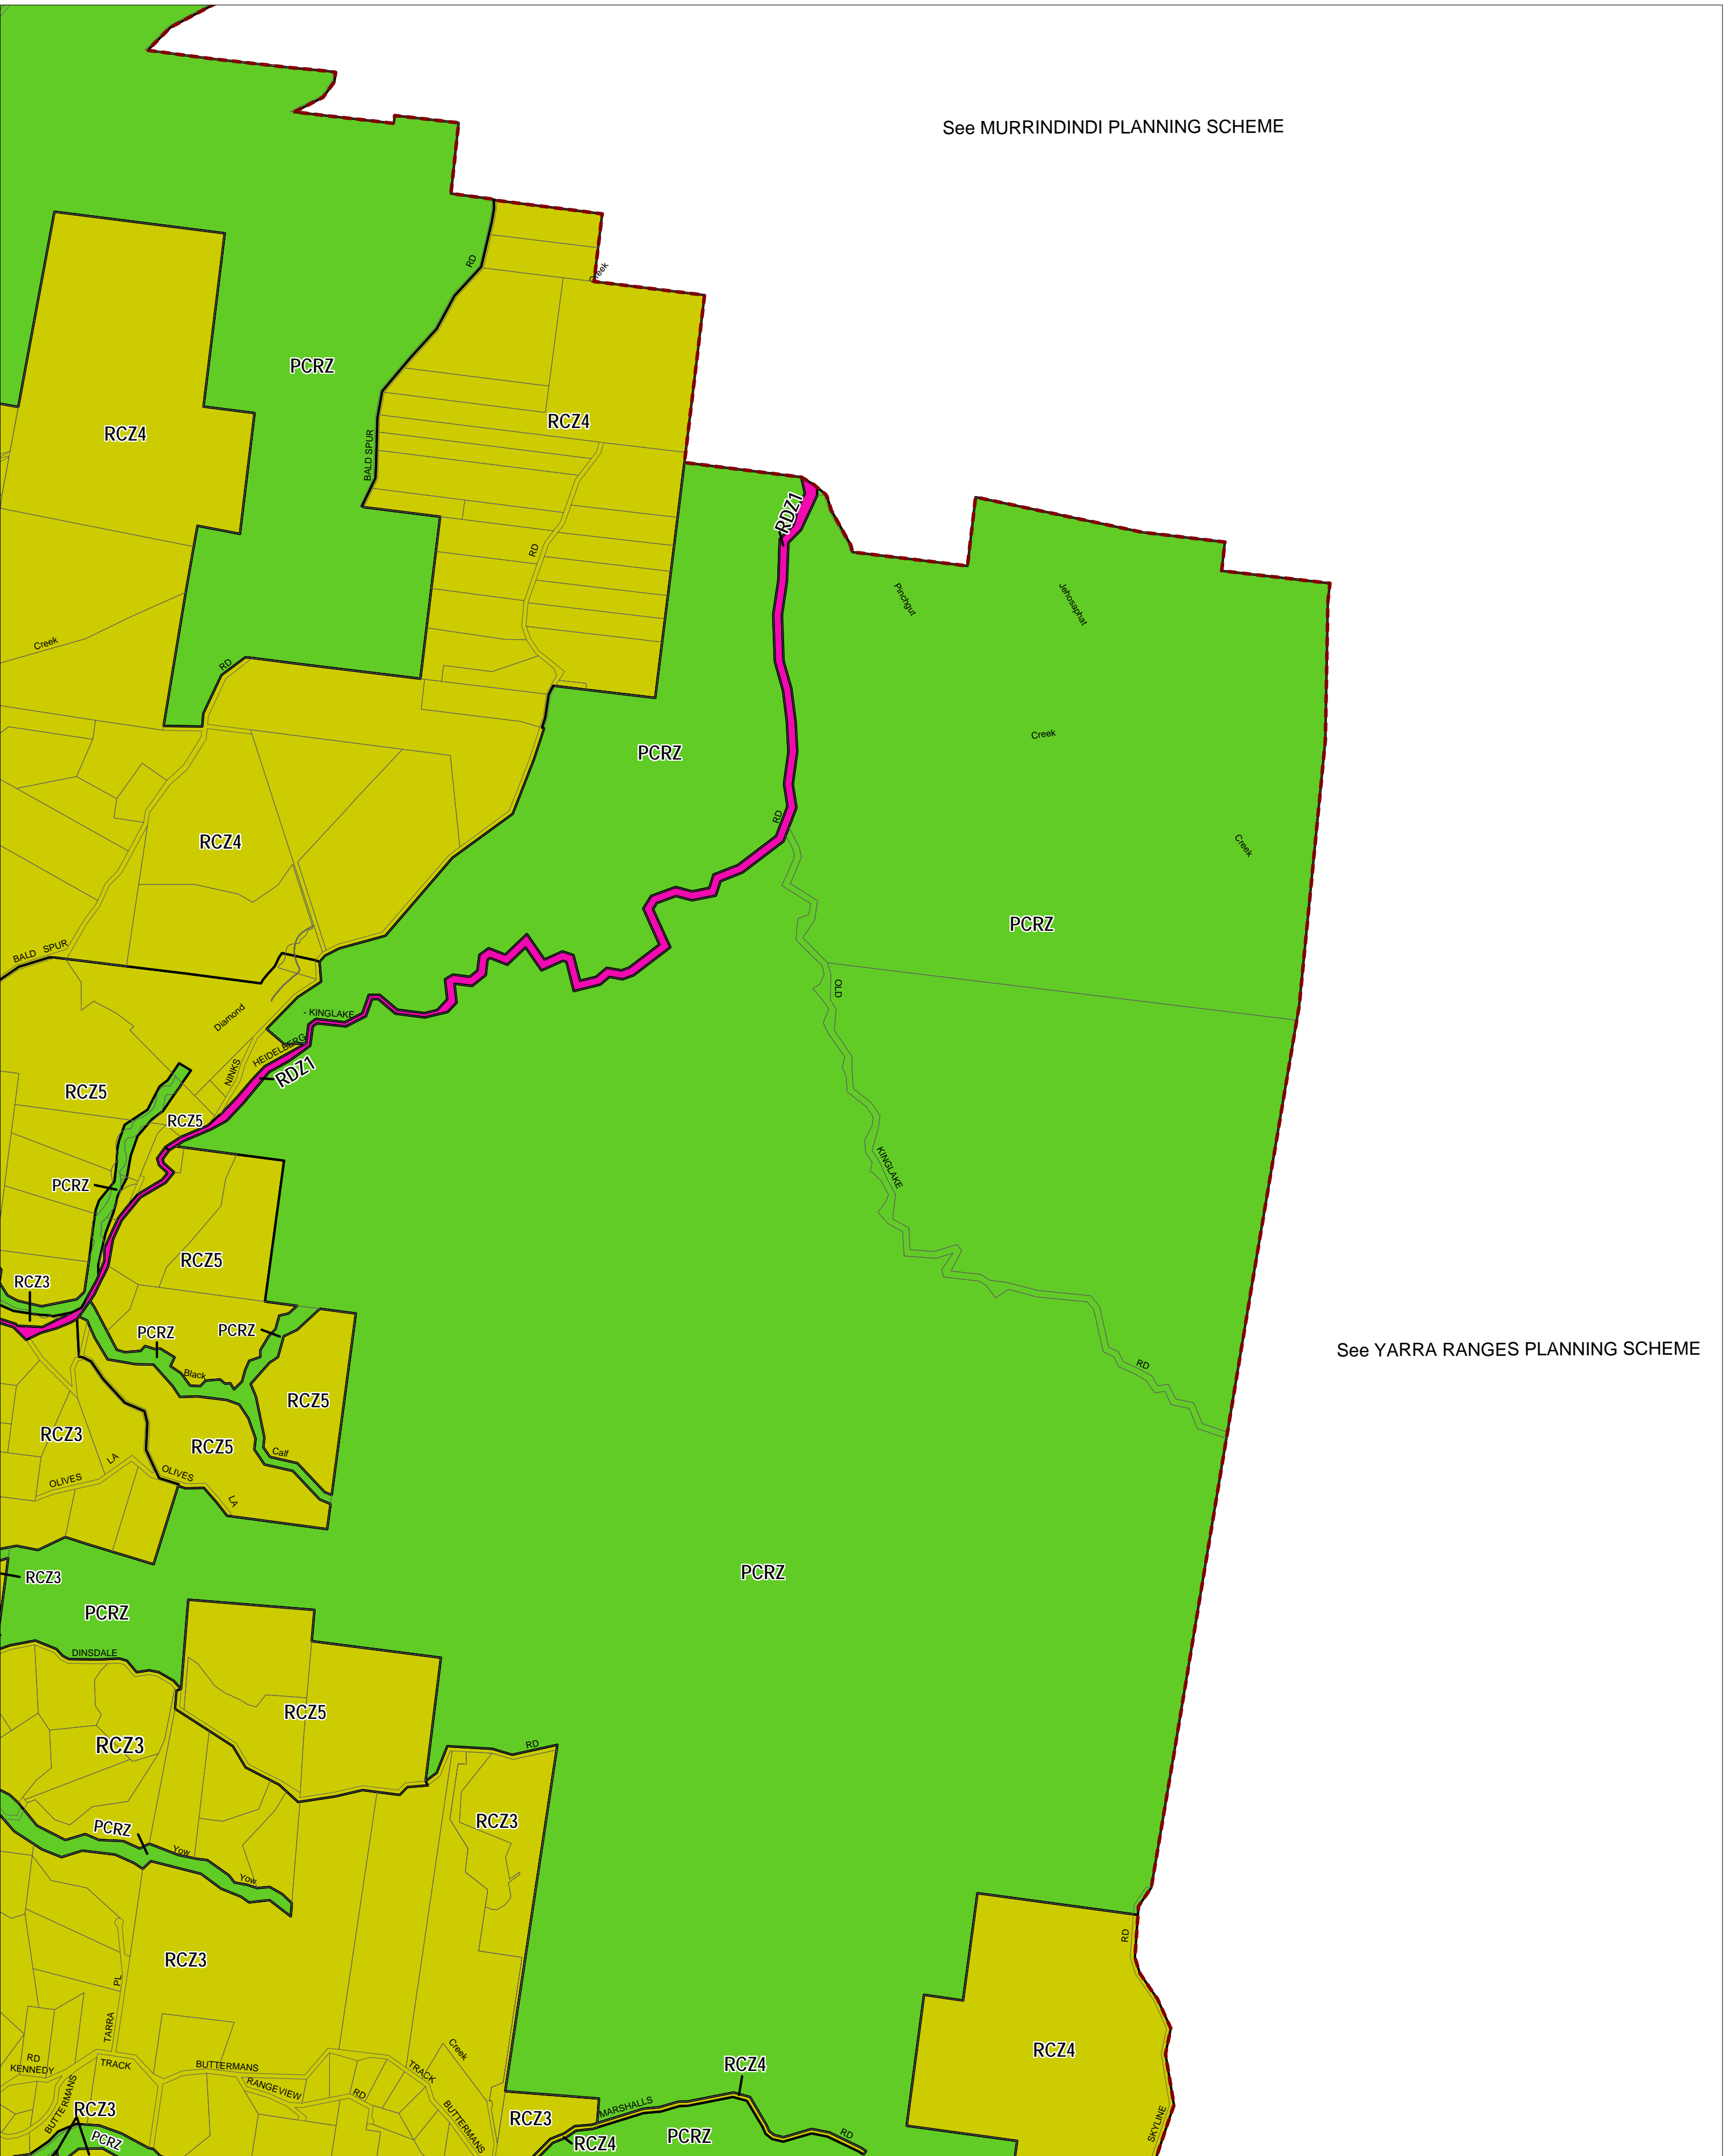

NILLUMBIK PLANNING SCHEME - LOCAL PROVISION

See MURRINDINDI PLANNING SCHEME

See YARRA RANGES PLANNING SCHEME

Public Land	
	Public Conservation And Resource Zone
	Road Zone - Category 1
Rural	
	Rural Conservation Zone - Schedule 3
	Rural Conservation Zone - Schedule 4
	Rural Conservation Zone - Schedule 5

ALL LAND ON THIS MAP IS OUTSIDE THE URBAN GROWTH BOUNDARY

Printed: 12/7/2013

AMENDMENT C82