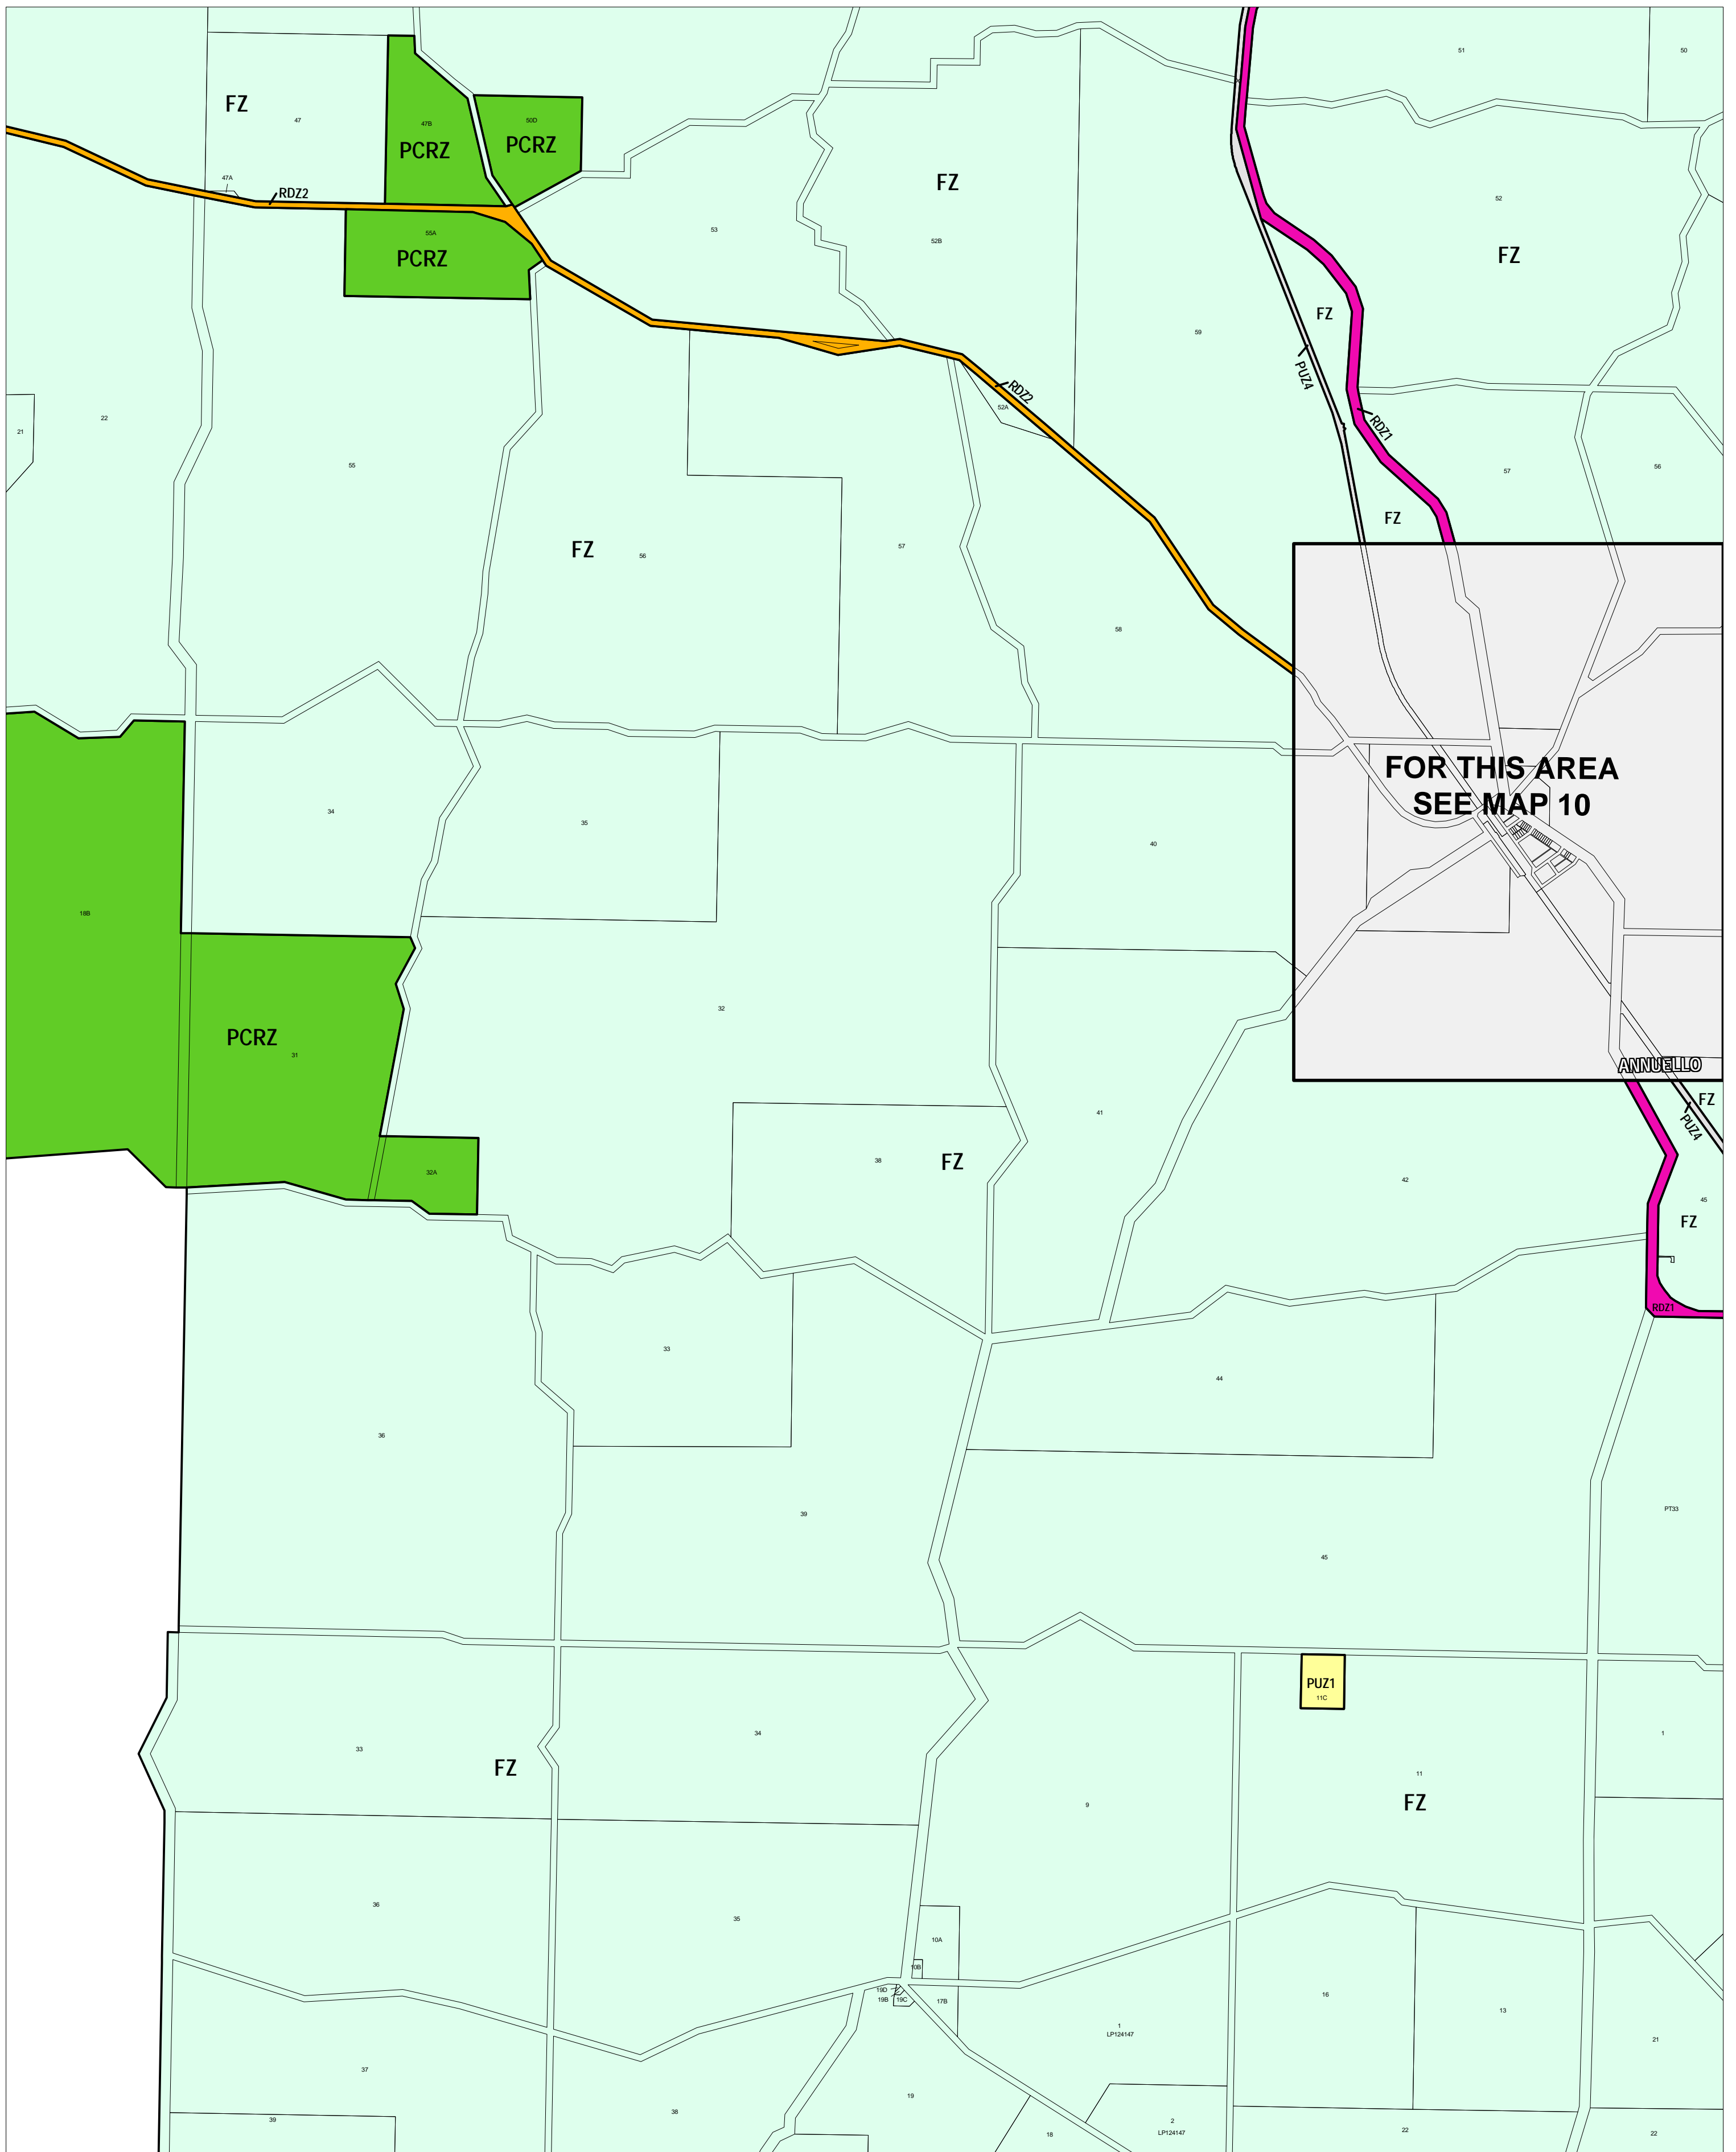

SWAN HILL PLANNING SCHEME - LOCAL PROVISION

Public Land	
	Public Conservation And Resource Zone
	Public Use Zone Service And Utility
	Public Use Zone Transport
	Road Zone Category 1
	Road Zone Category 2
Rural	
	Farming Zone

AUSTRALIAN MAP GRID ZONE 54

THIS MAP INCORPORATES APPROVED ZONES AS AT: 25/01/06 AMENDMENT C20

Printed: 5/5/2006