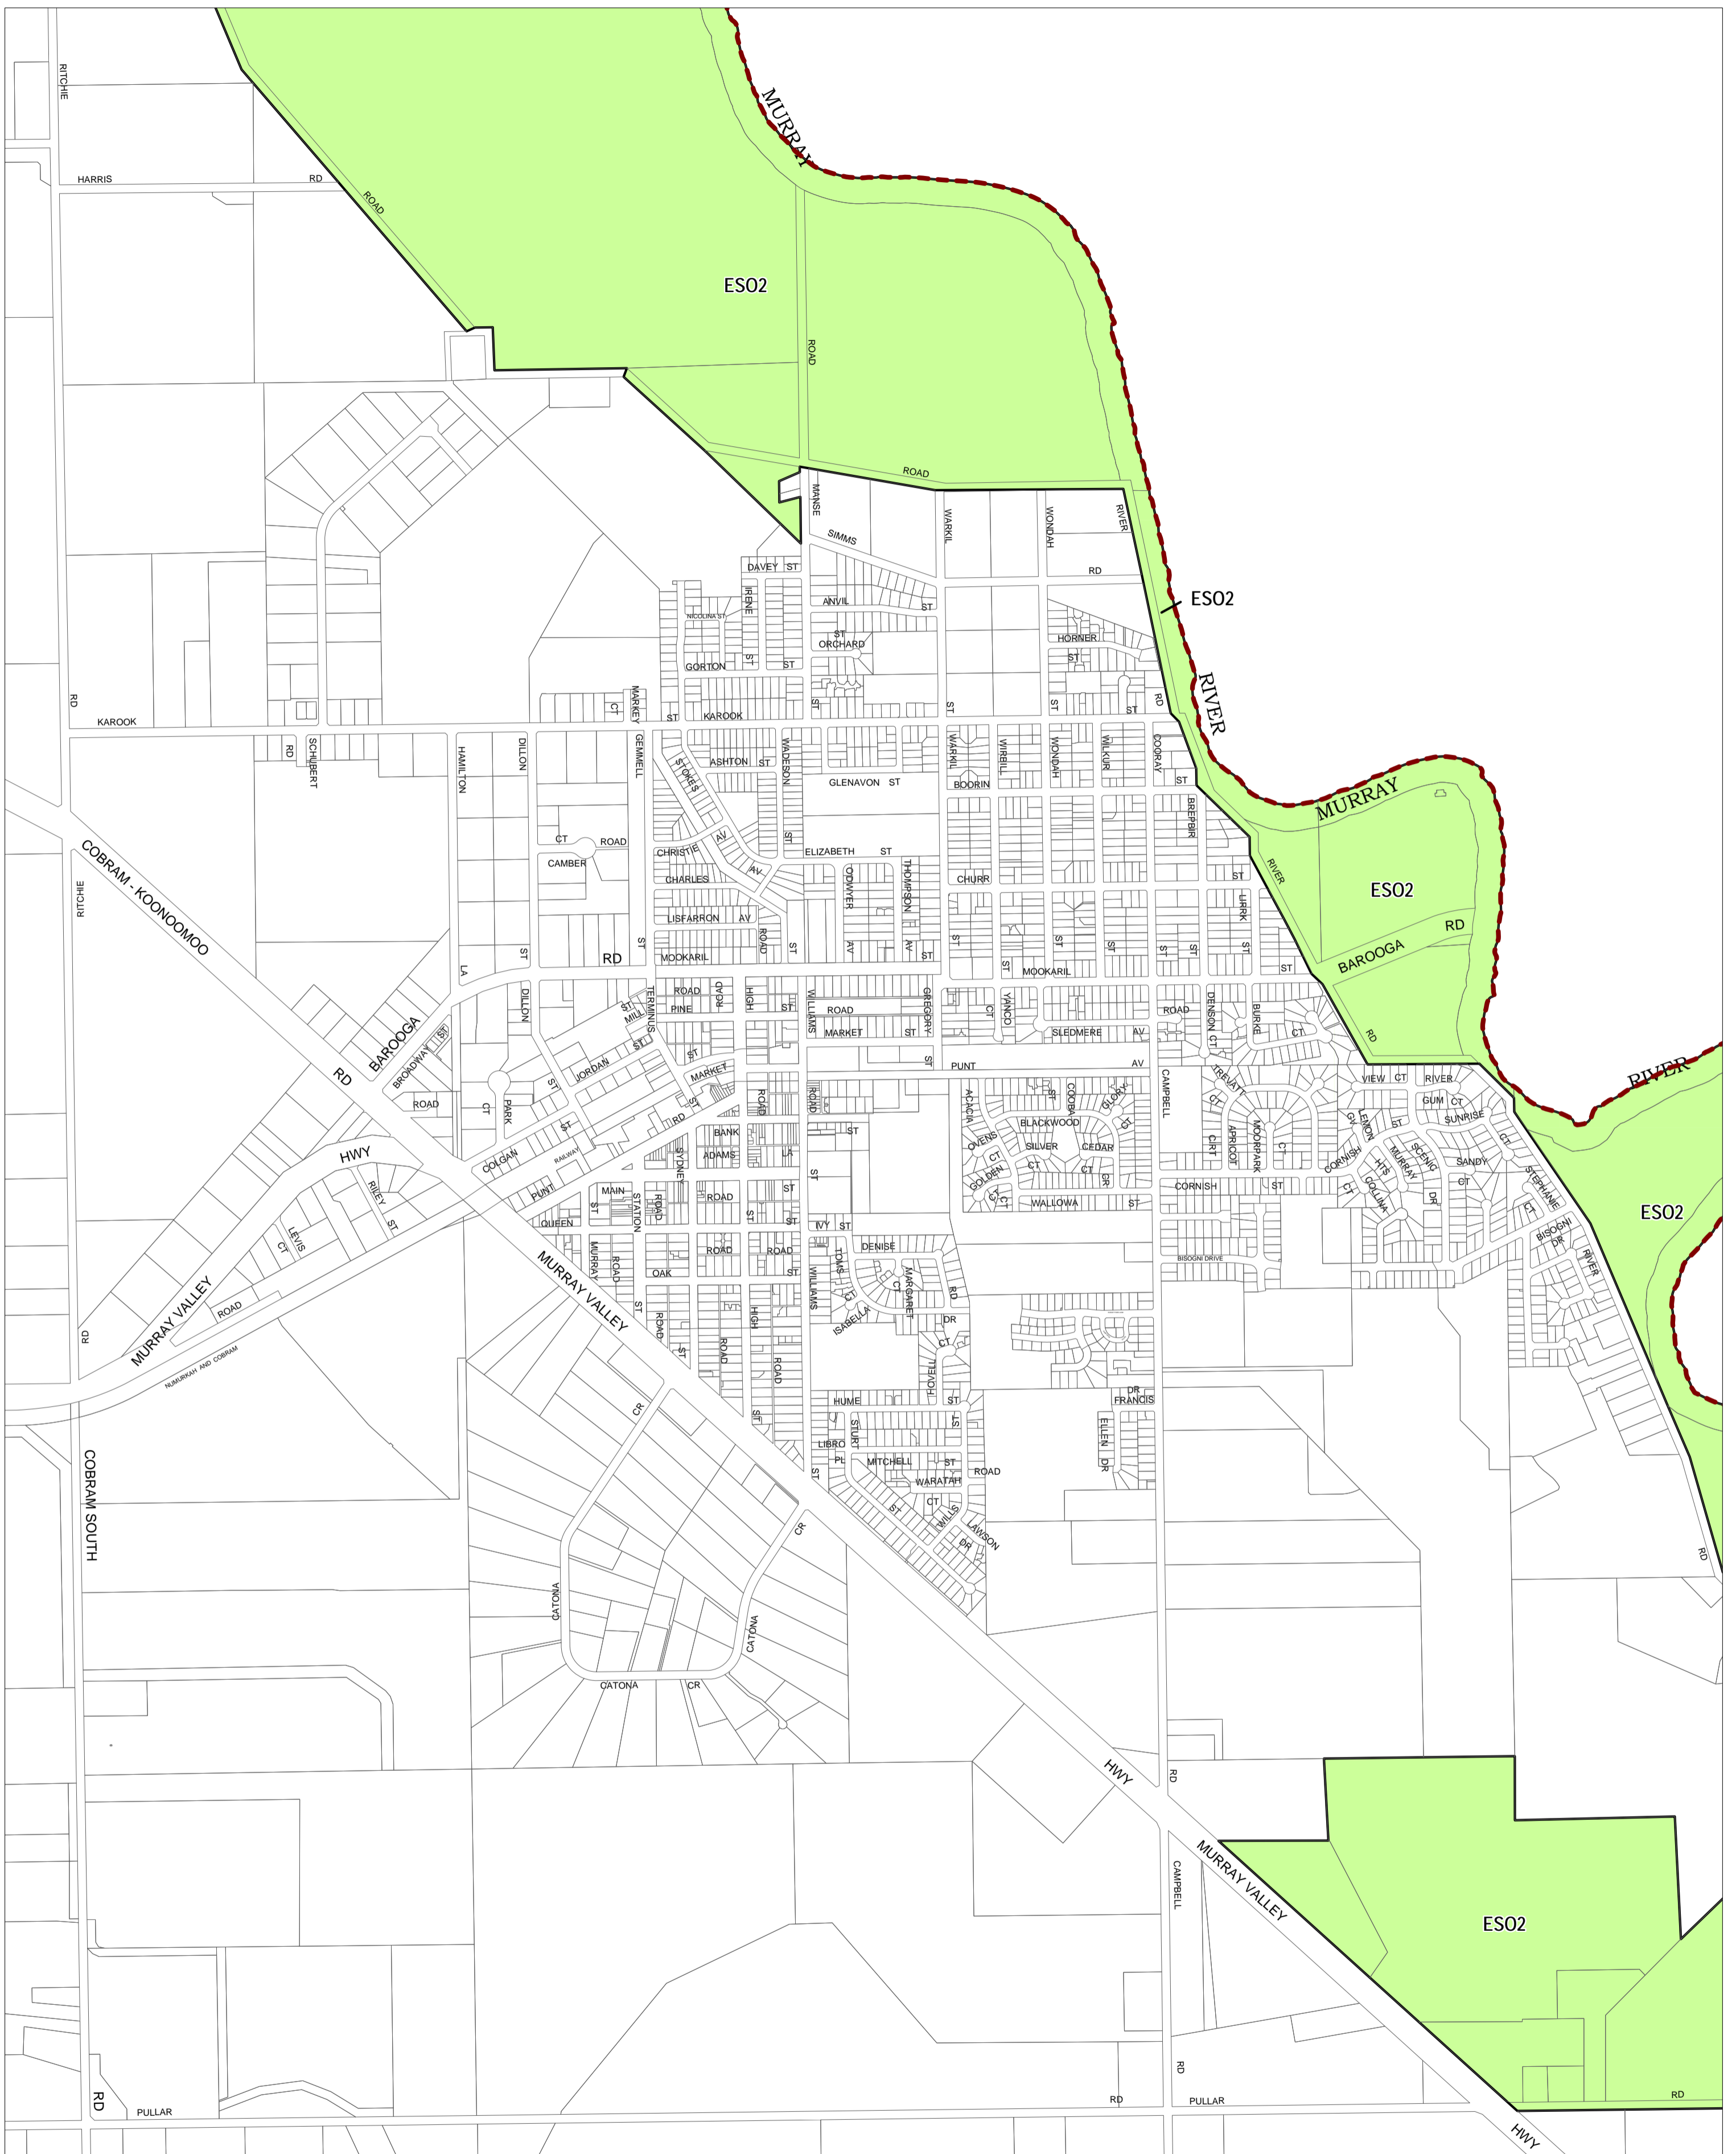

MOIRA PLANNING SCHEME - LOCAL PROVISION

Overlays

- ES02 Environmental Significance Overlay - Schedule 2

AUSTRALIAN MAP GRID ZONE 55

INDEX TO ADJOINING METRIC SERIES MAP

Printed: 16/9/2013

AMENDMENT C51