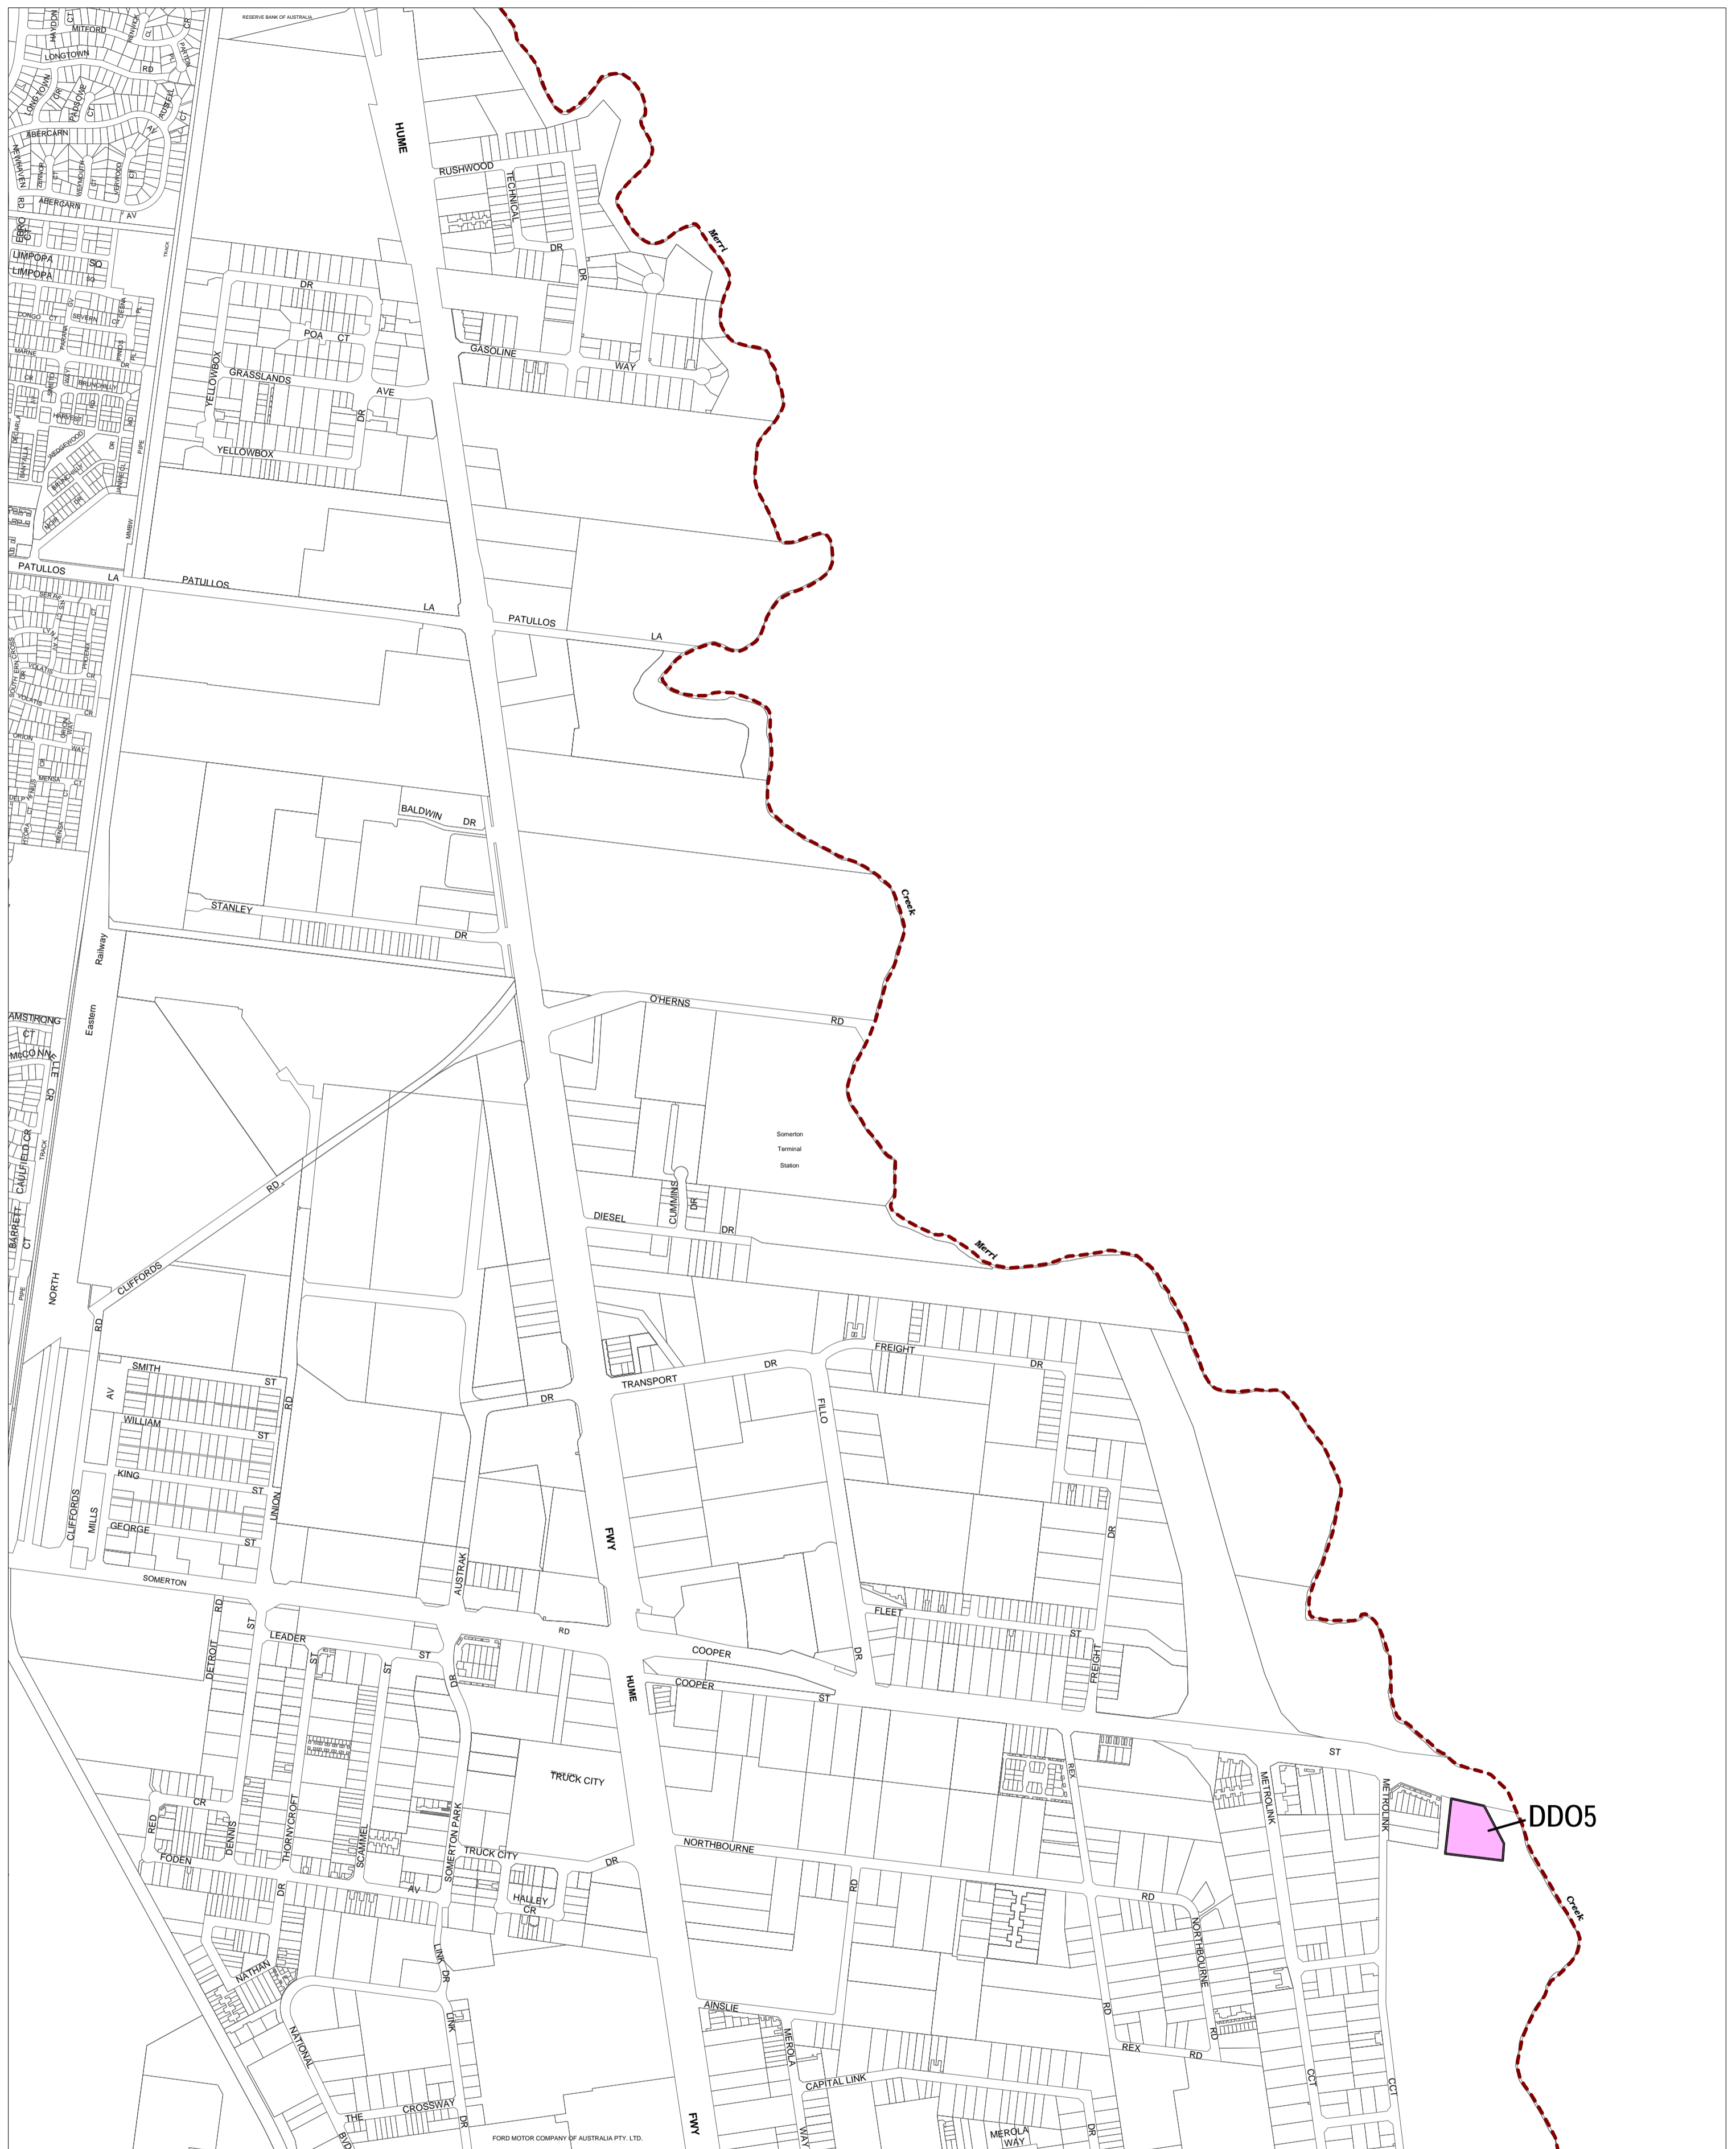

HUME PLANNING SCHEME - LOCAL PROVISION

Overlays

DDO5 Design And Development Overlay - Schedule 5

200 0 200 400 600 800 1000 m

AUSTRALIAN MAP GRID ZONE 55

INDEX TO ADJOINING METRIC SERIES MAP

1	2	3	4	5
6	7	8	9	10
11	12	13	14	15
16	17	18	19	20
21	22	23	24	25
26				

Printed: 31/1/2014

AMENDMENT C175