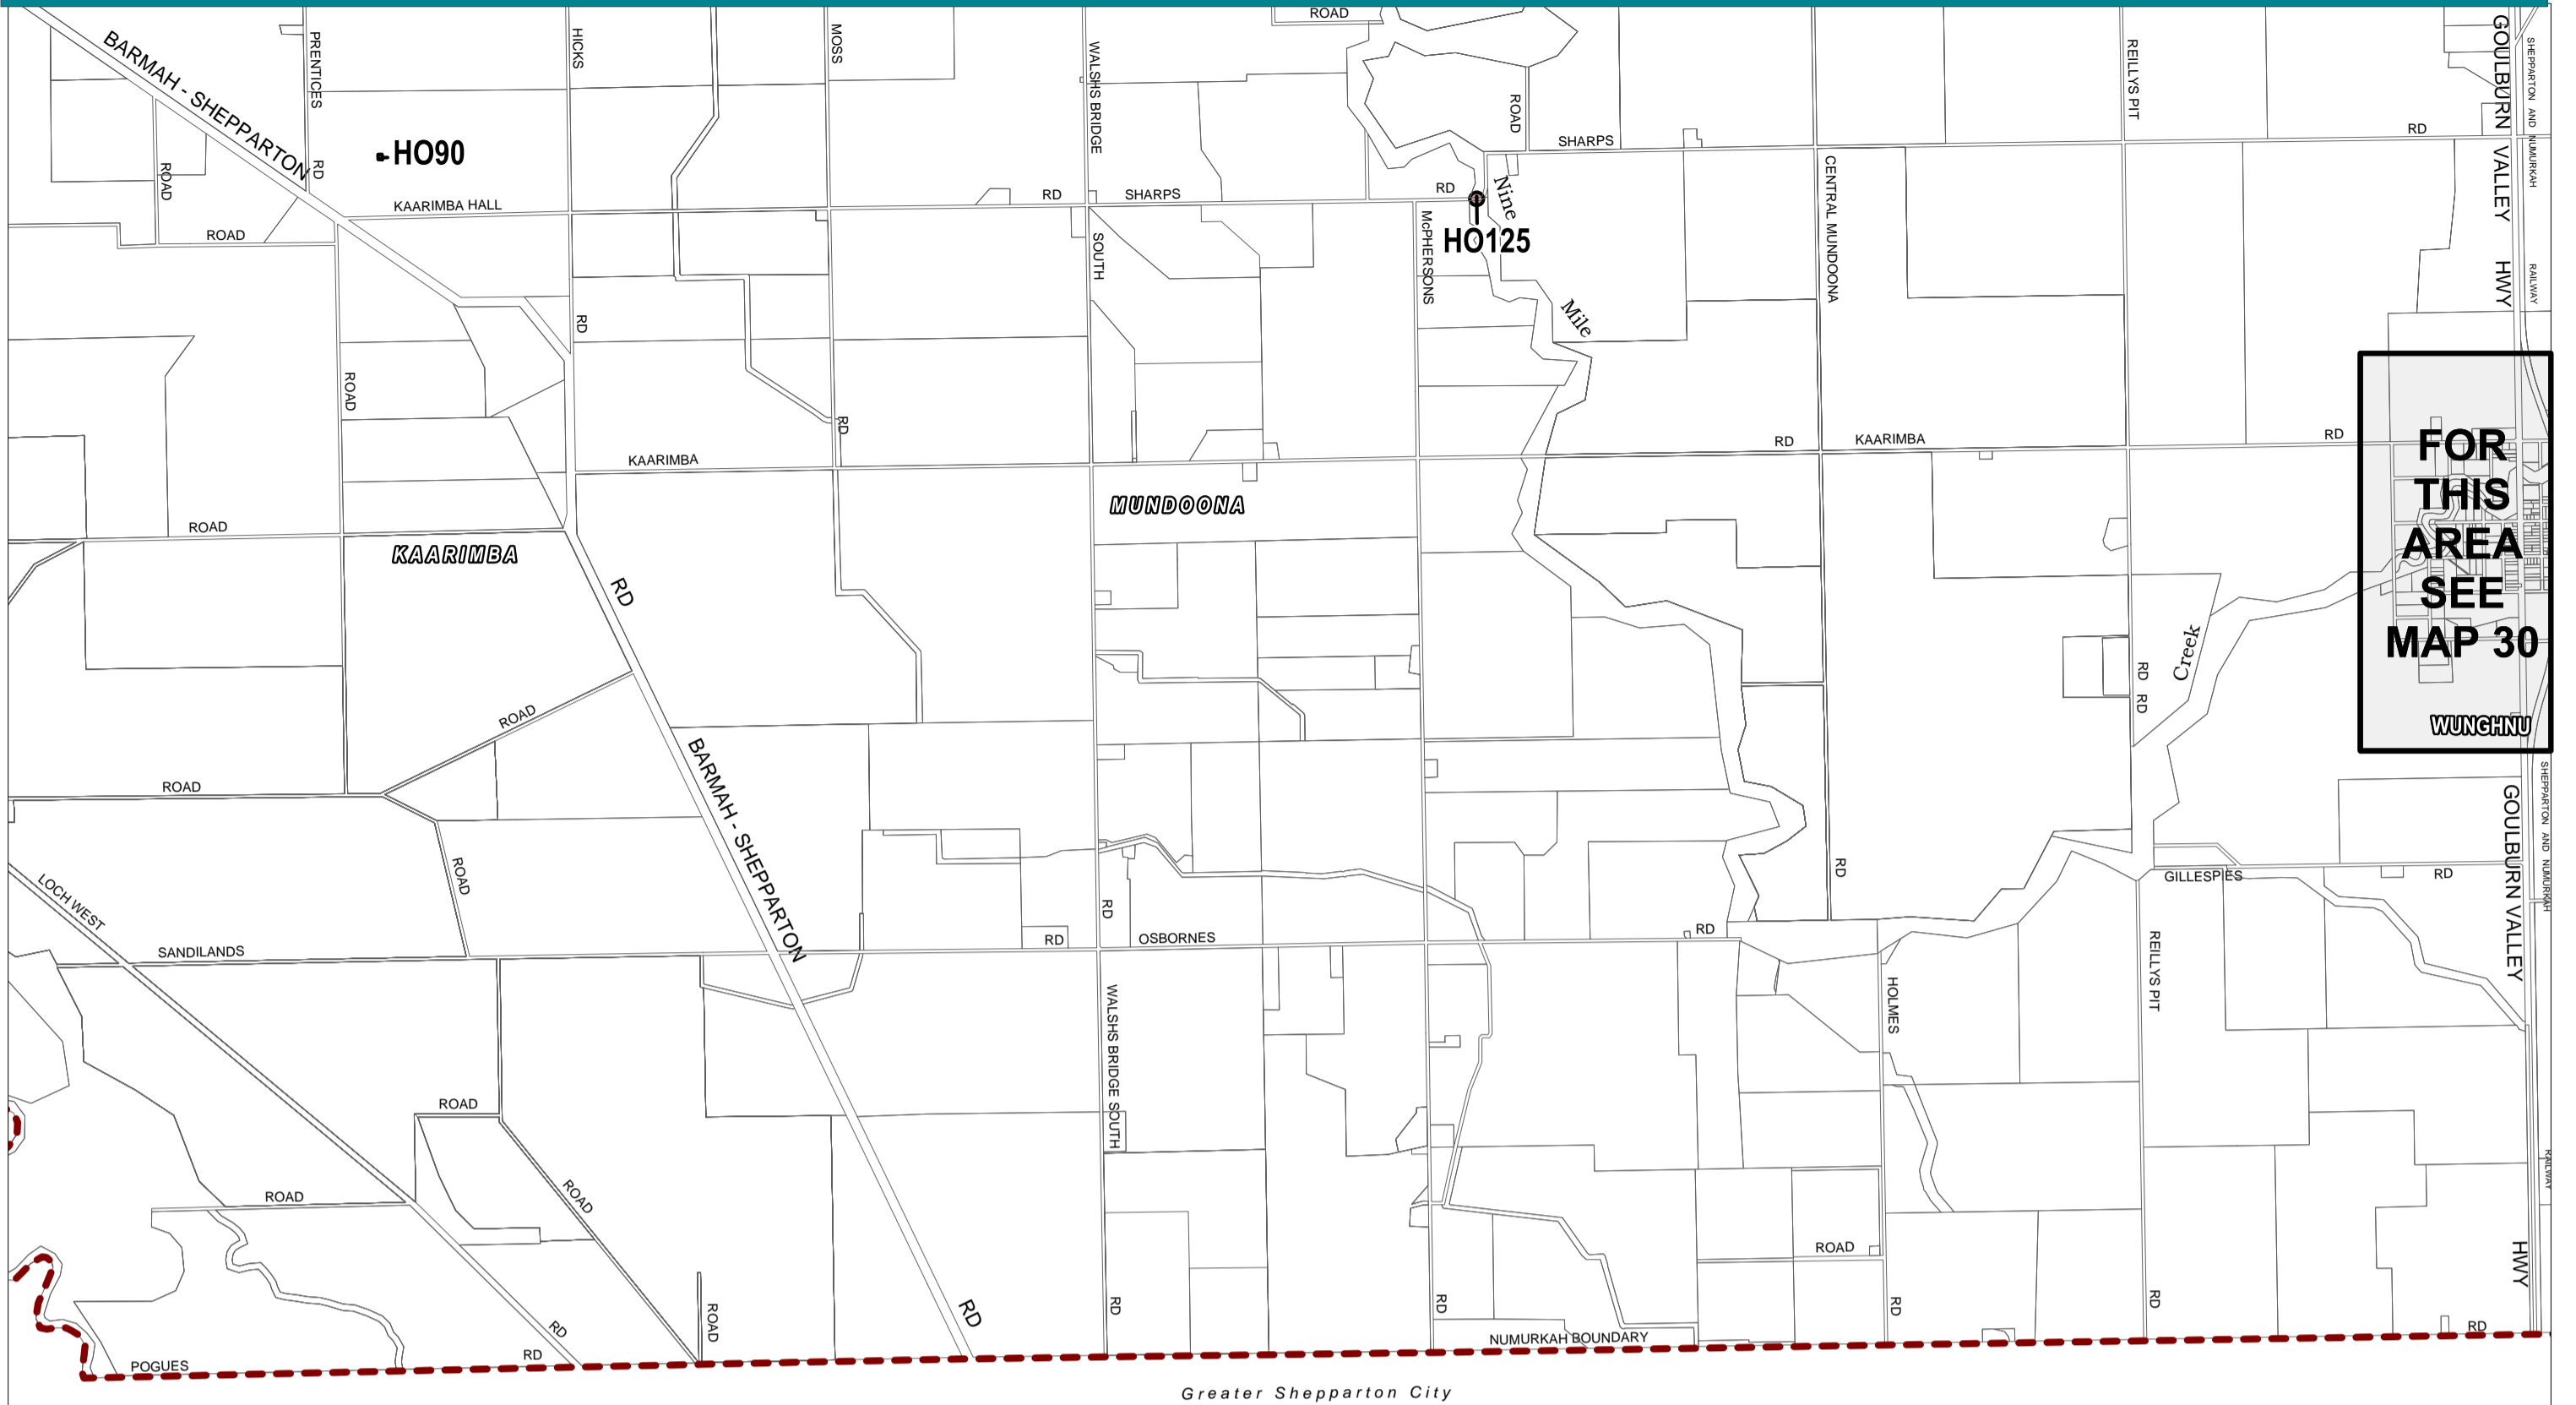

MOIRA PLANNING SCHEME - LOCAL PROVISION

Overlays

- Heritage Overlay
- Municipal Boundary

AUSTRALIAN MAP GRID ZONE 55

PREPARED BY: Planning Mapping Services

VICTORIA
State Government

Environment,
Land, Water
and Planning

INDEX TO ADJOINING
METRIC SERIES MAP

Printed: 9/9/2016

AMENDMENT C38