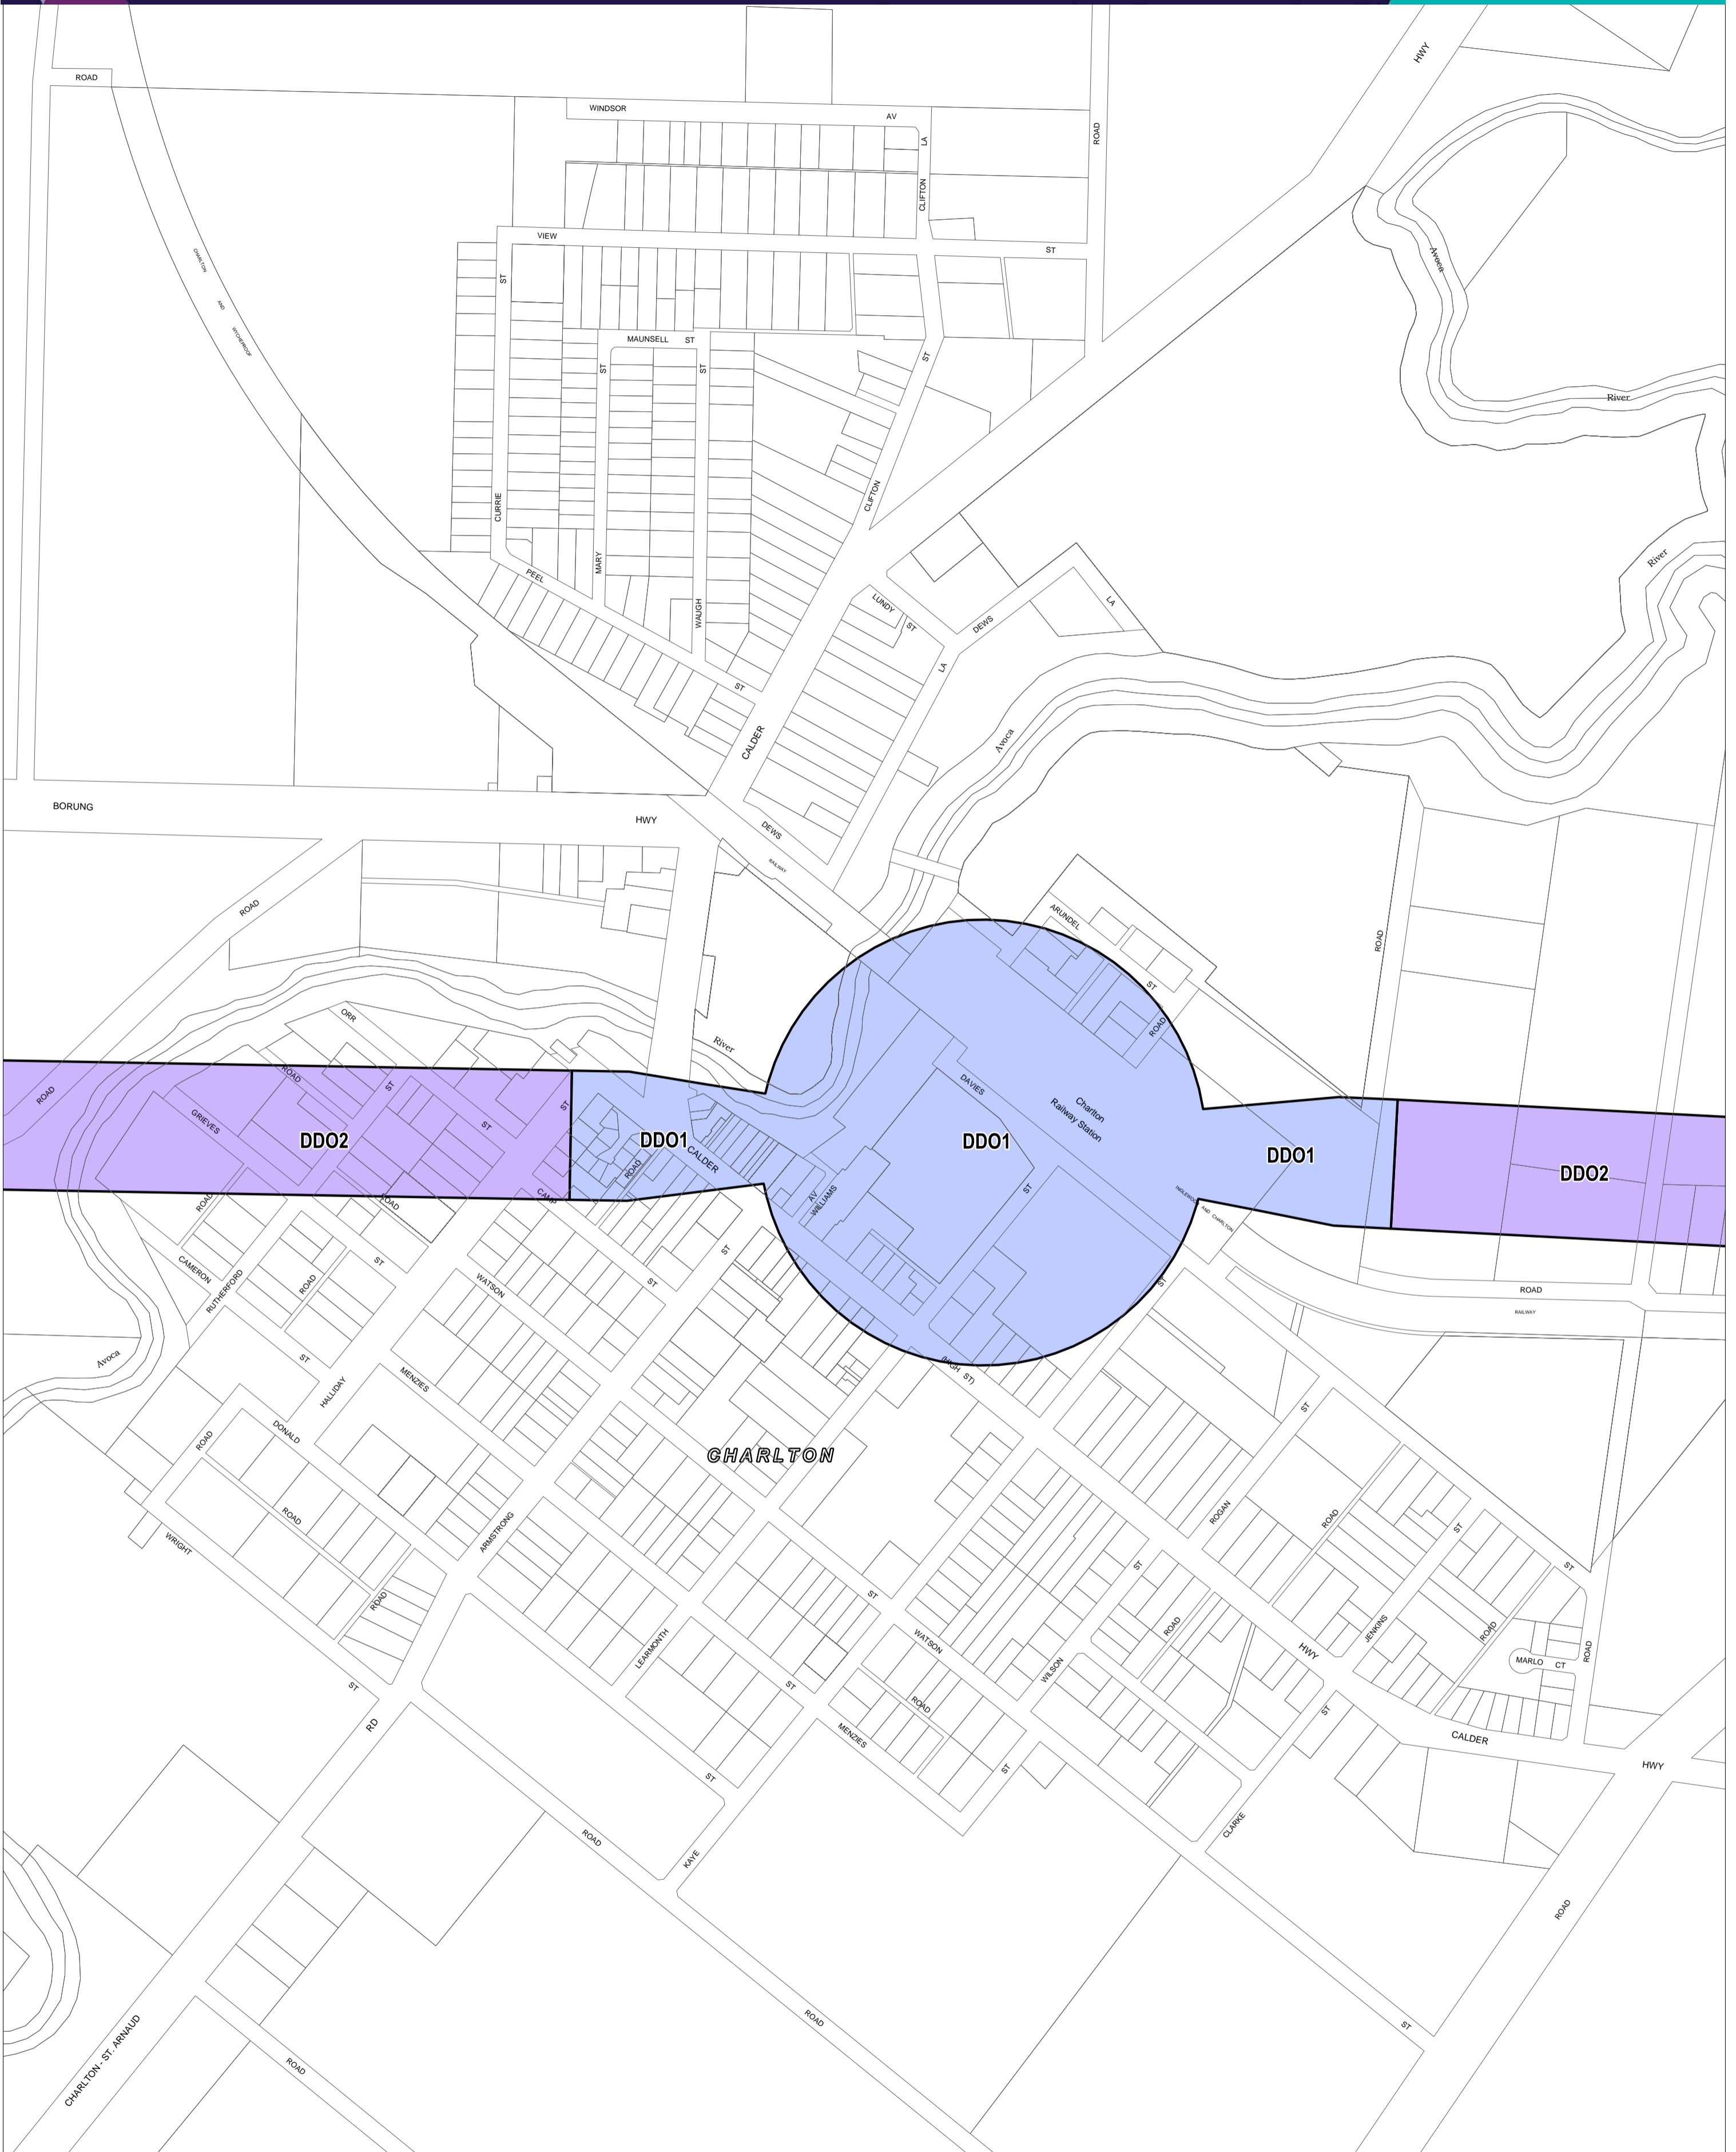

BULOKE PLANNING SCHEME - LOCAL PROVISION

1. **Overlays**
2. DDO1 Design And Development Overlay - Schedule 1
   - DDO2 Design And Development Overlay - Schedule 2

Municipal Boundary (If shown)

AUSTRALIAN MAP GRID ZONE 54

PREPARED BY: Planning Mapping Services

Printed: 17/11/2017

AMENDMENT GC49

Environment, Land, Water and Planning

INDEX TO ADJOINING SCHEME MAPS

1	2	3
4	5	7
8	10	12
13	14	15
16	18	
19	20	22
24	26	
27	28	30
31	32	34
35	36	38
41	43	
42	43	45
46	47