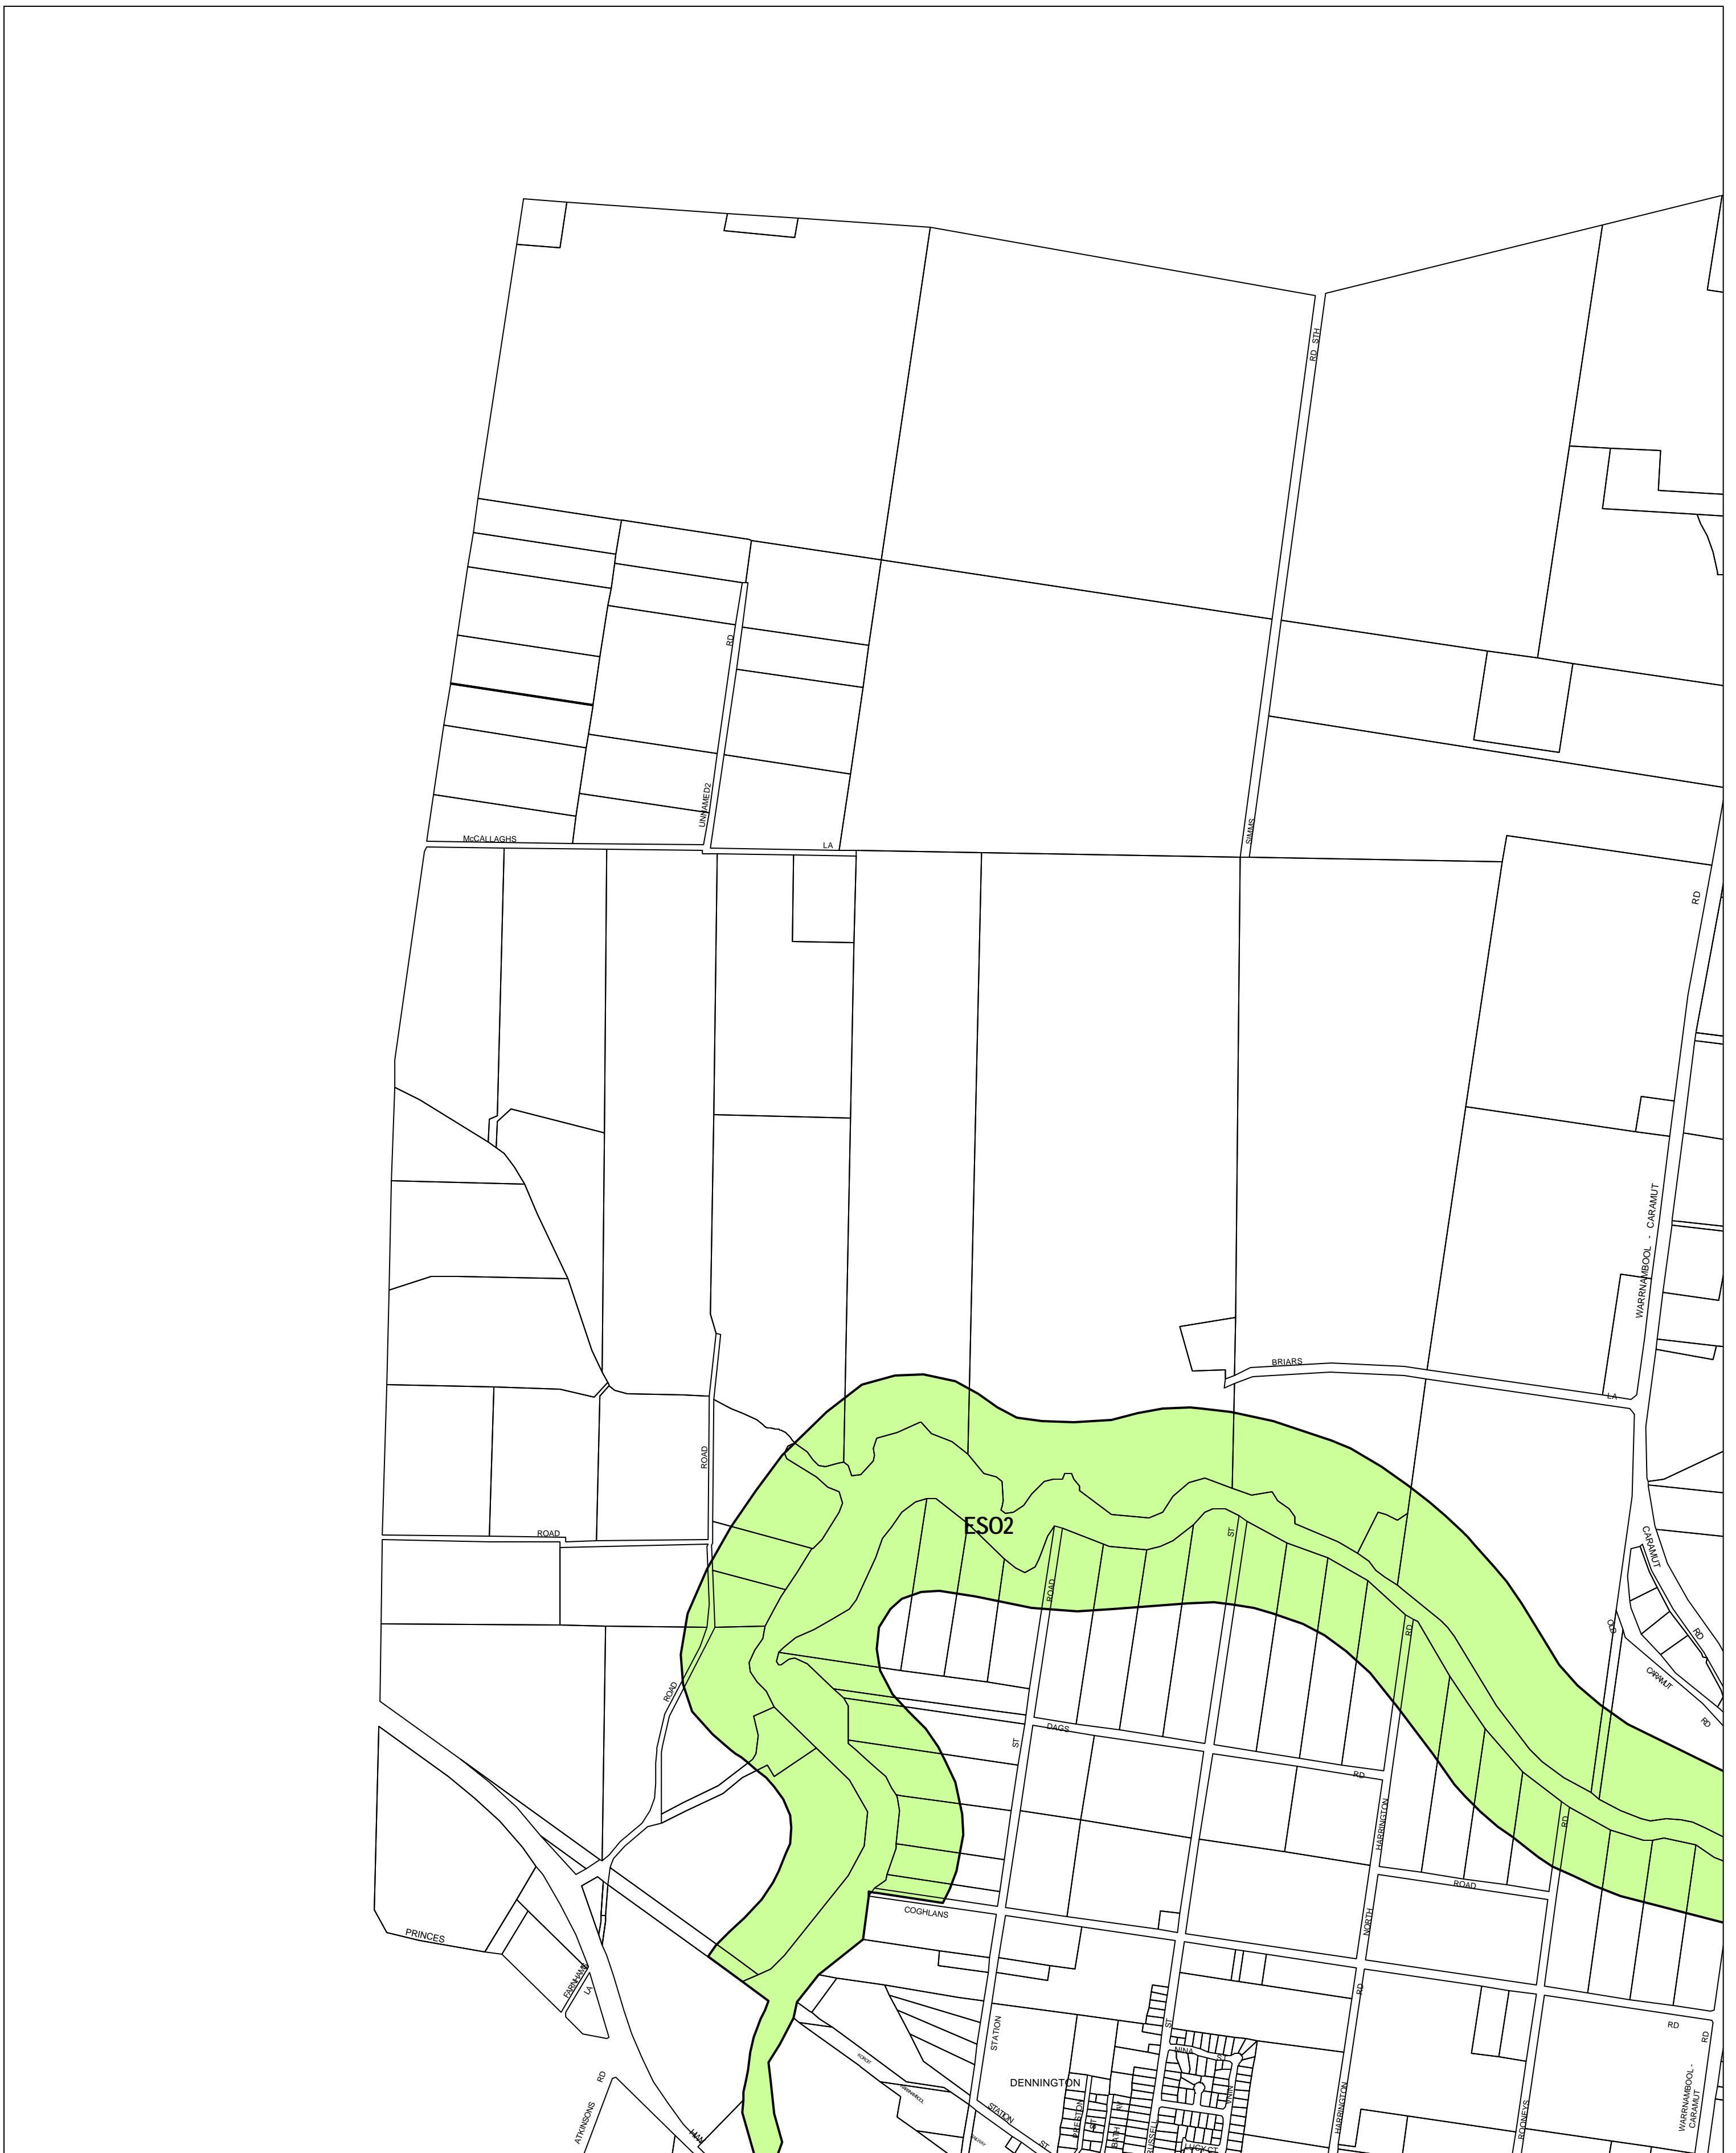

WARRNAMBOOL PLANNING SCHEME - LOCAL PROVISION

Overlays

- ES02 Environmental Significance Overlay - Schedule 2

200 400 600 800 1000 m

AUSTRALIAN MAP GRID ZONE 54

INDEX TO ADJOINING METRIC SERIES MAP

1	2	3
4	5	6
7	8	9
10	11	12
13	14	15

Printed: 31/7/2007