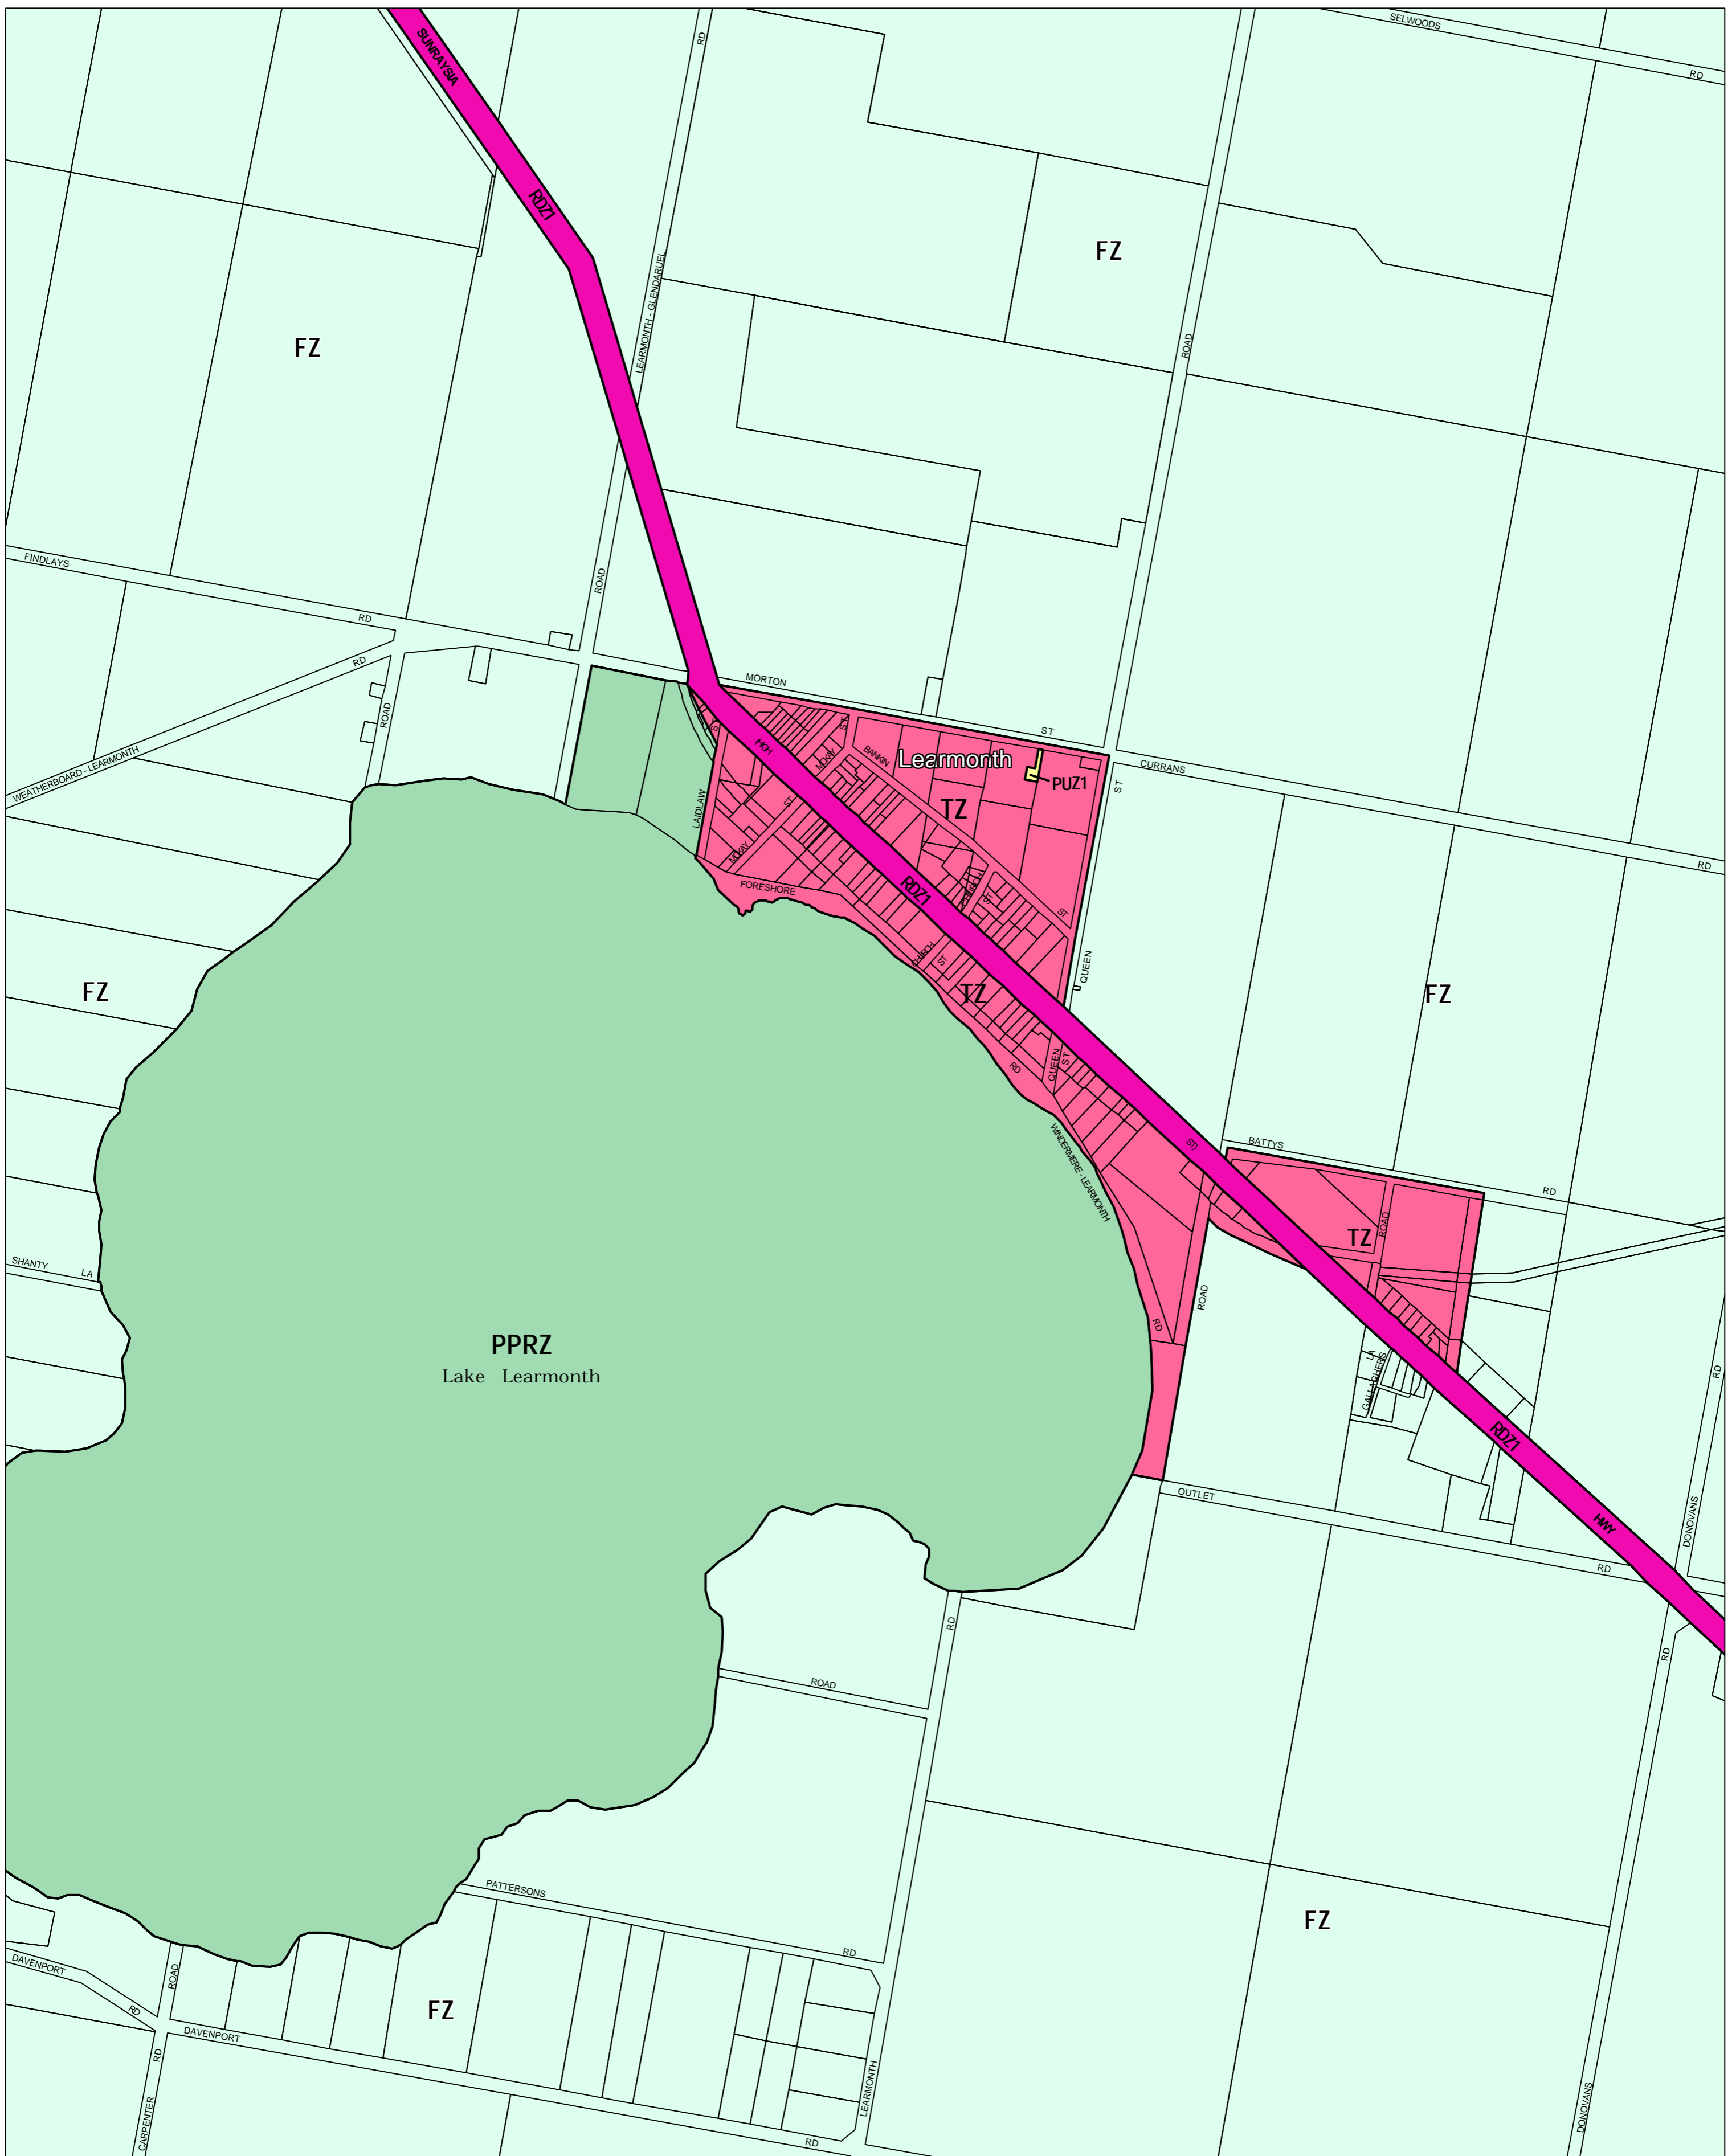

BALLARAT PLANNING SCHEME - LOCAL PROVISION

Public Land	
PPRZ	Public Park And Recreation Zone
PUZ1	Public Use Zone - Service And
	Utility
Residential	
TZ	Township Zone
Rural	
FZ	Farming Zone

AUSTRALIAN MAP GRID ZONE 54

Printed: 11/7/2007

AMENDMENT C125