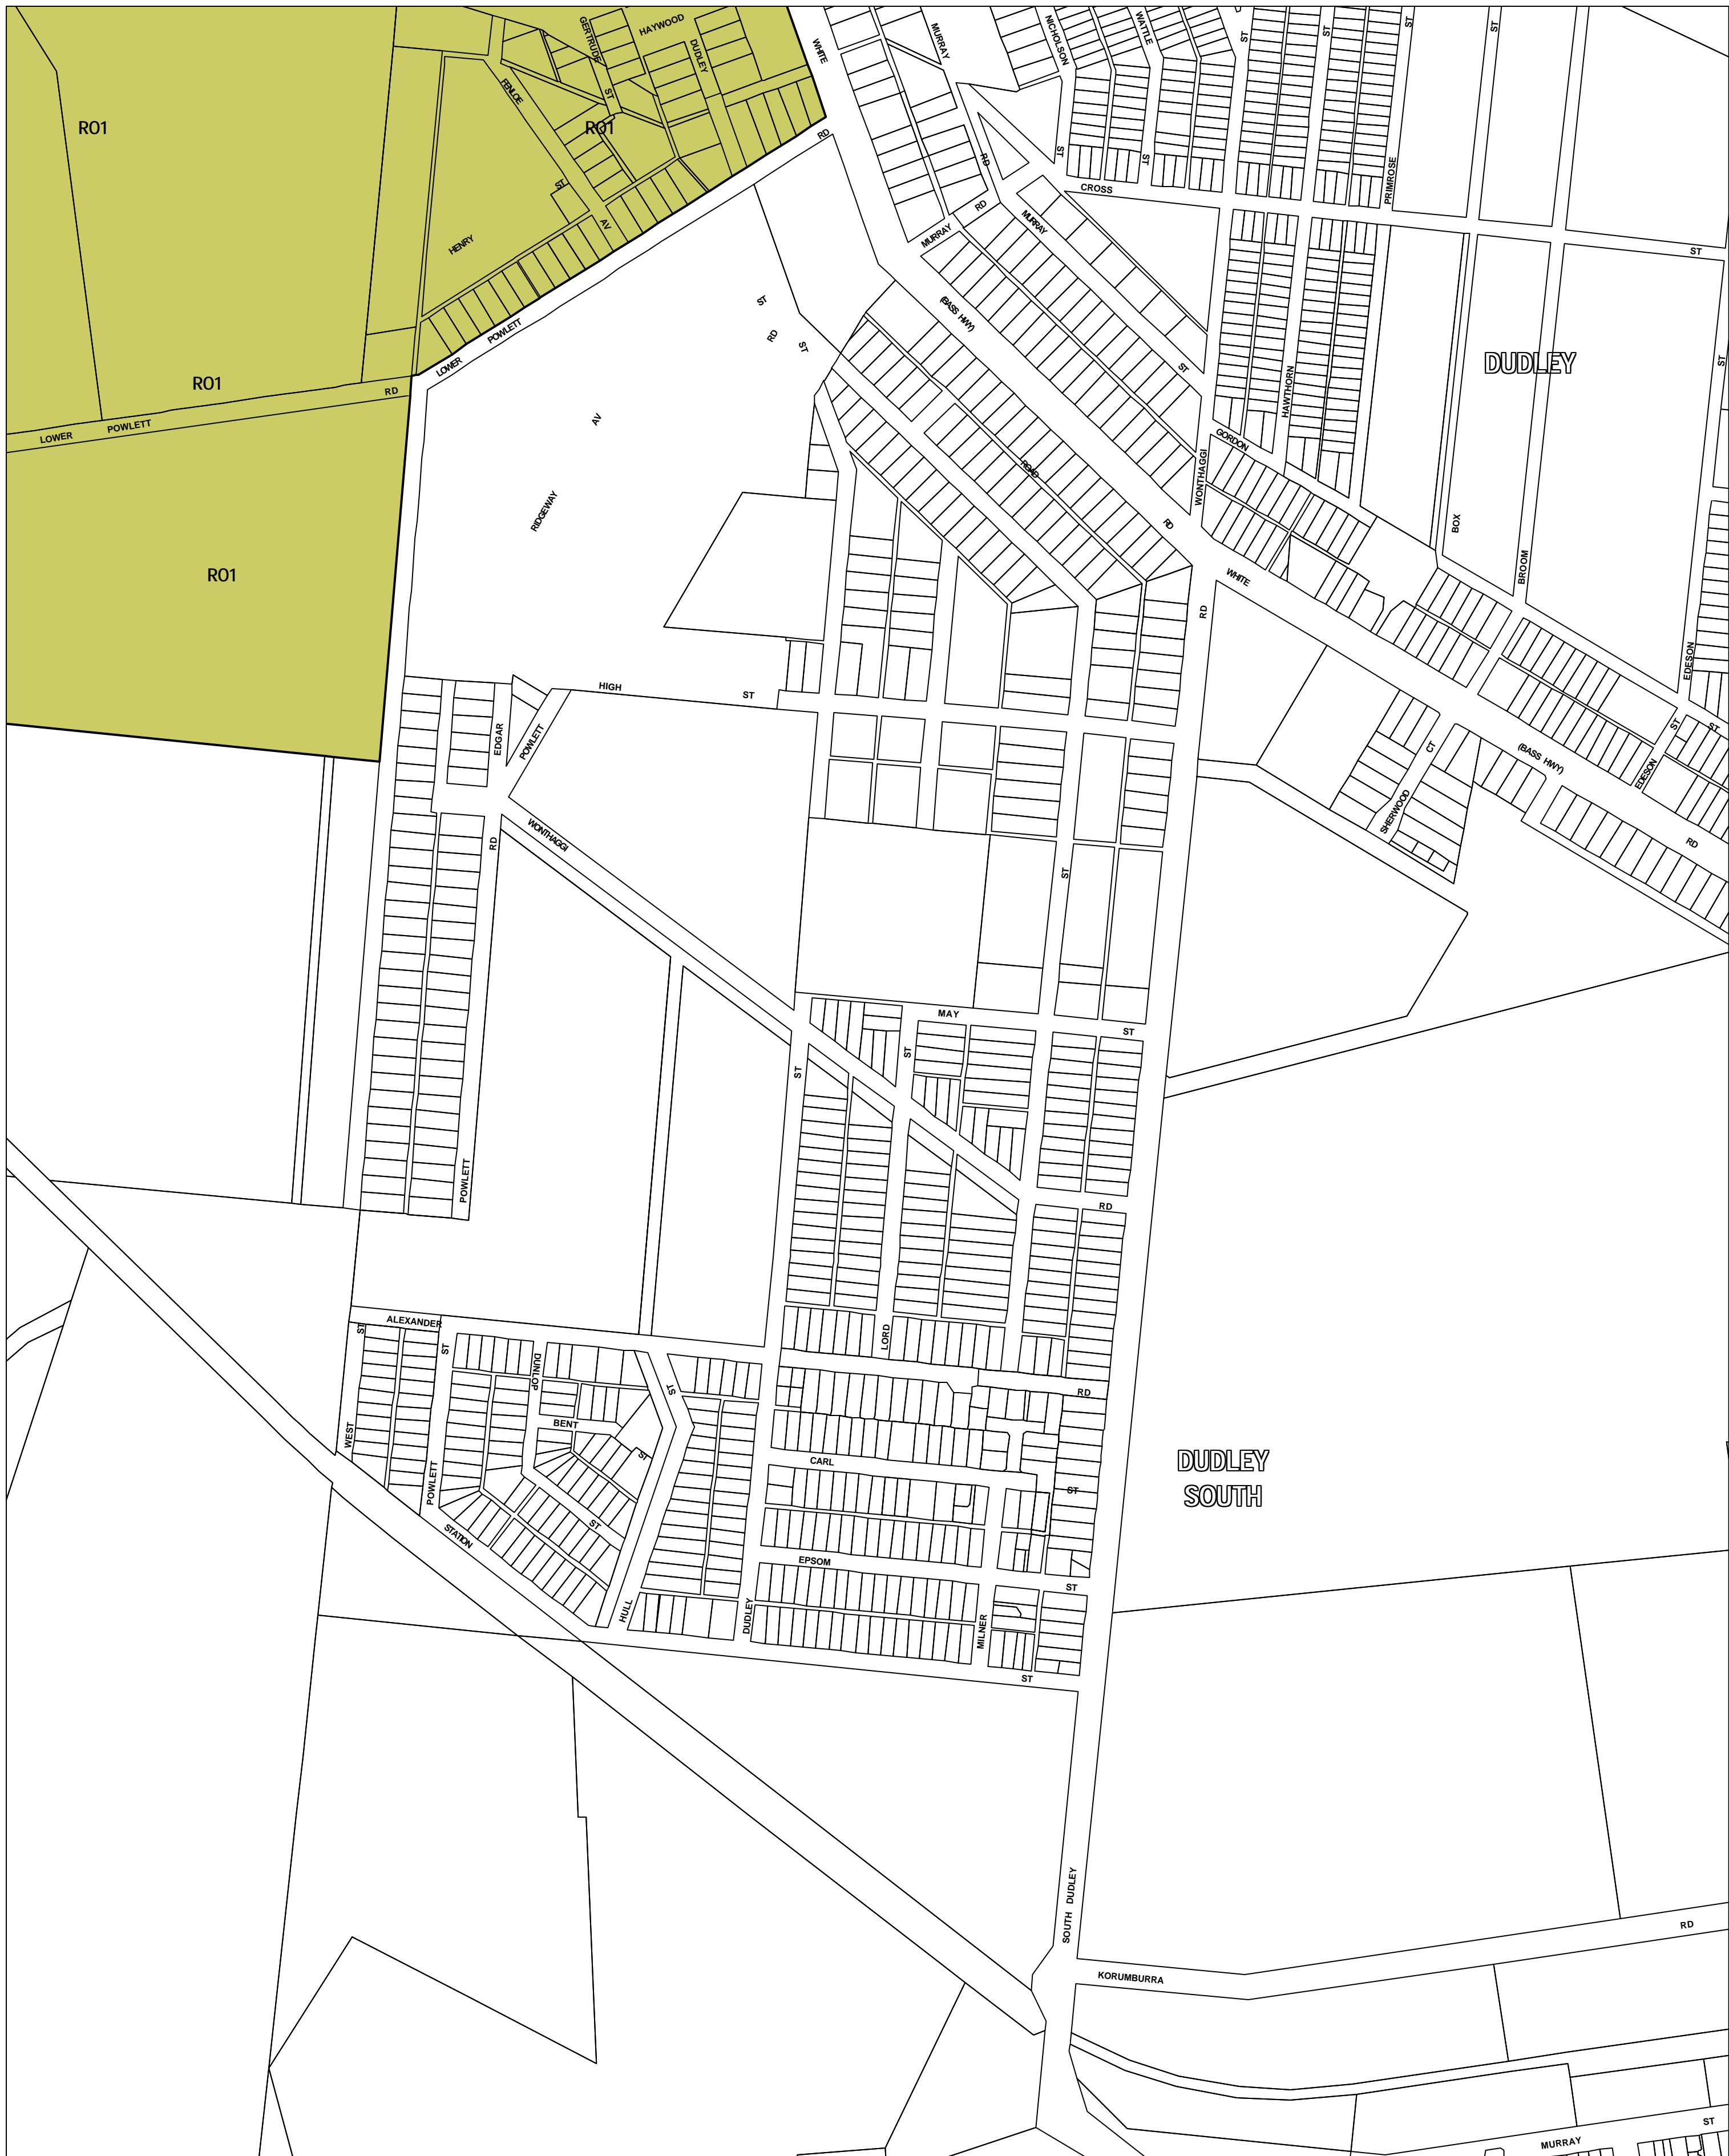

BASS COAST PLANNING SCHEME - LOCAL PROVISION

Overlays

R01 Restructure Overlay - Schedule 1

AUSTRALIAN MAP GRID ZONE 55

Printed: 23/5/2007

INDEX TO ADJOINING METRIC SERIES MAP