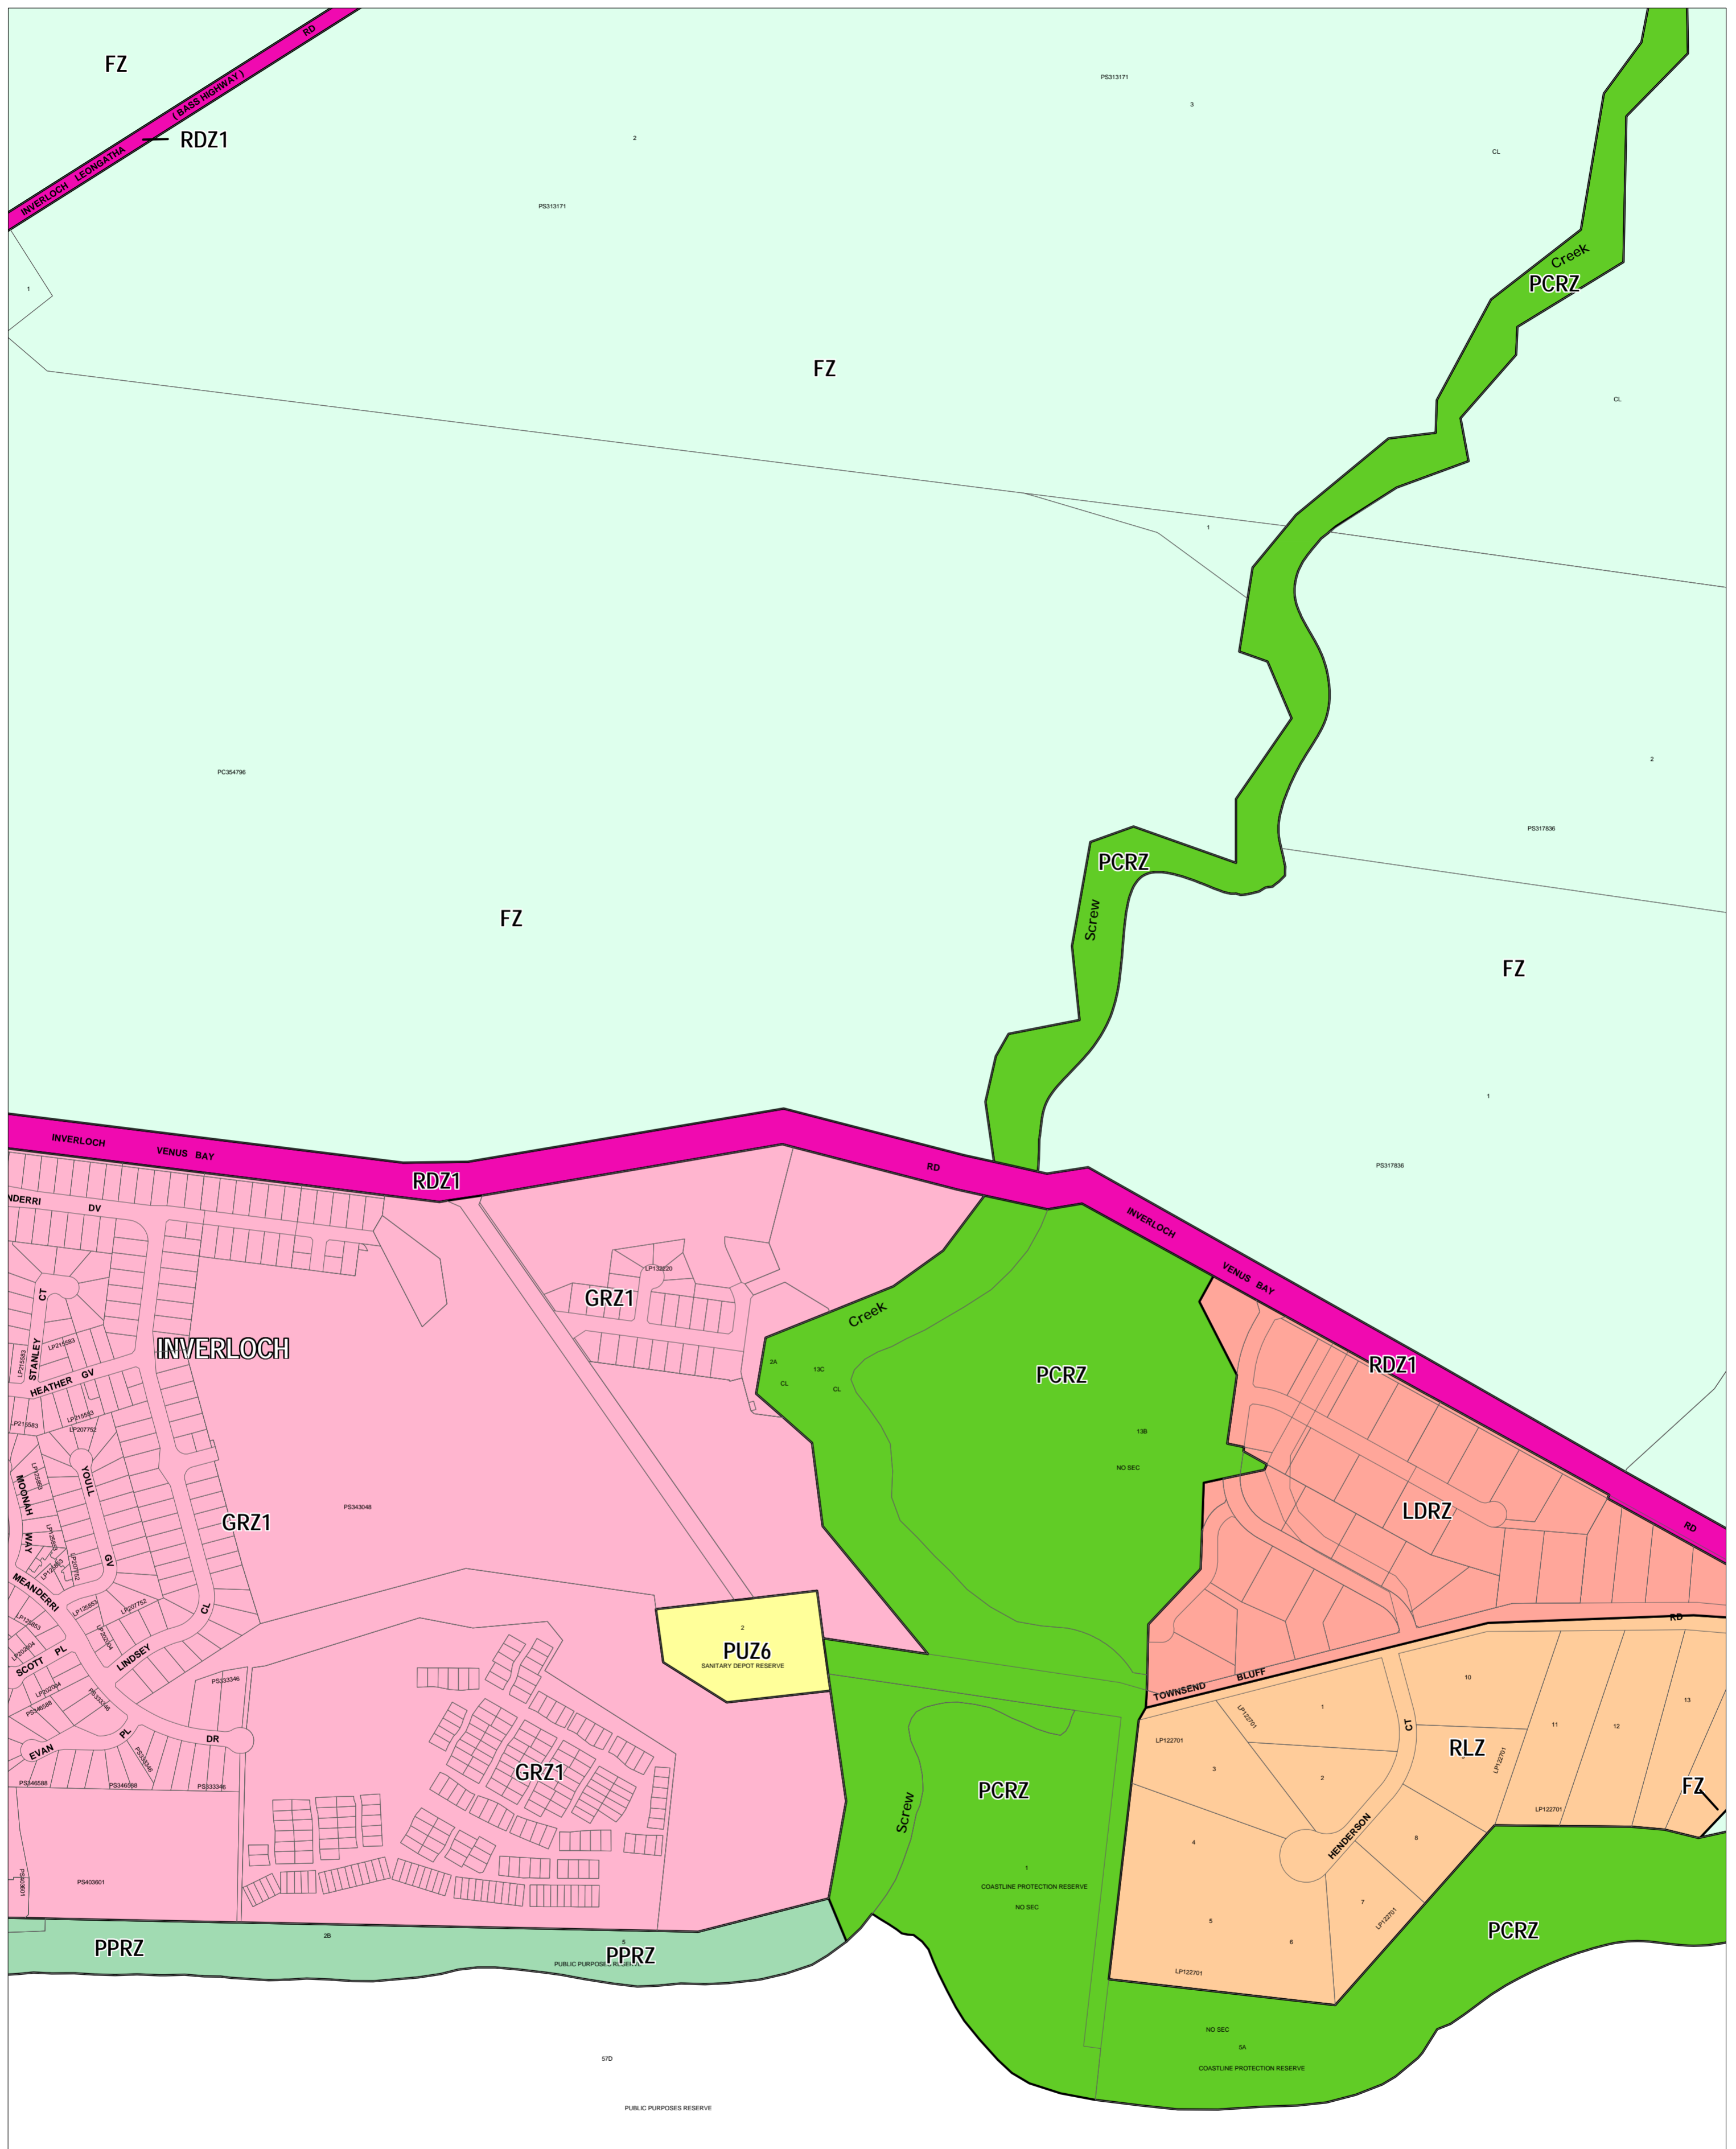

BASS COAST PLANNING SCHEME - LOCAL PROVISION

Public Land	RLZ	Rural Living Zone
PCRZ		
PPRZ		
PUZ6		
RDZ1		
Residential		
GRZ1		
LDRZ		
Rural		
FZ		

Printed: 10/6/2014

AMENDMENT C141