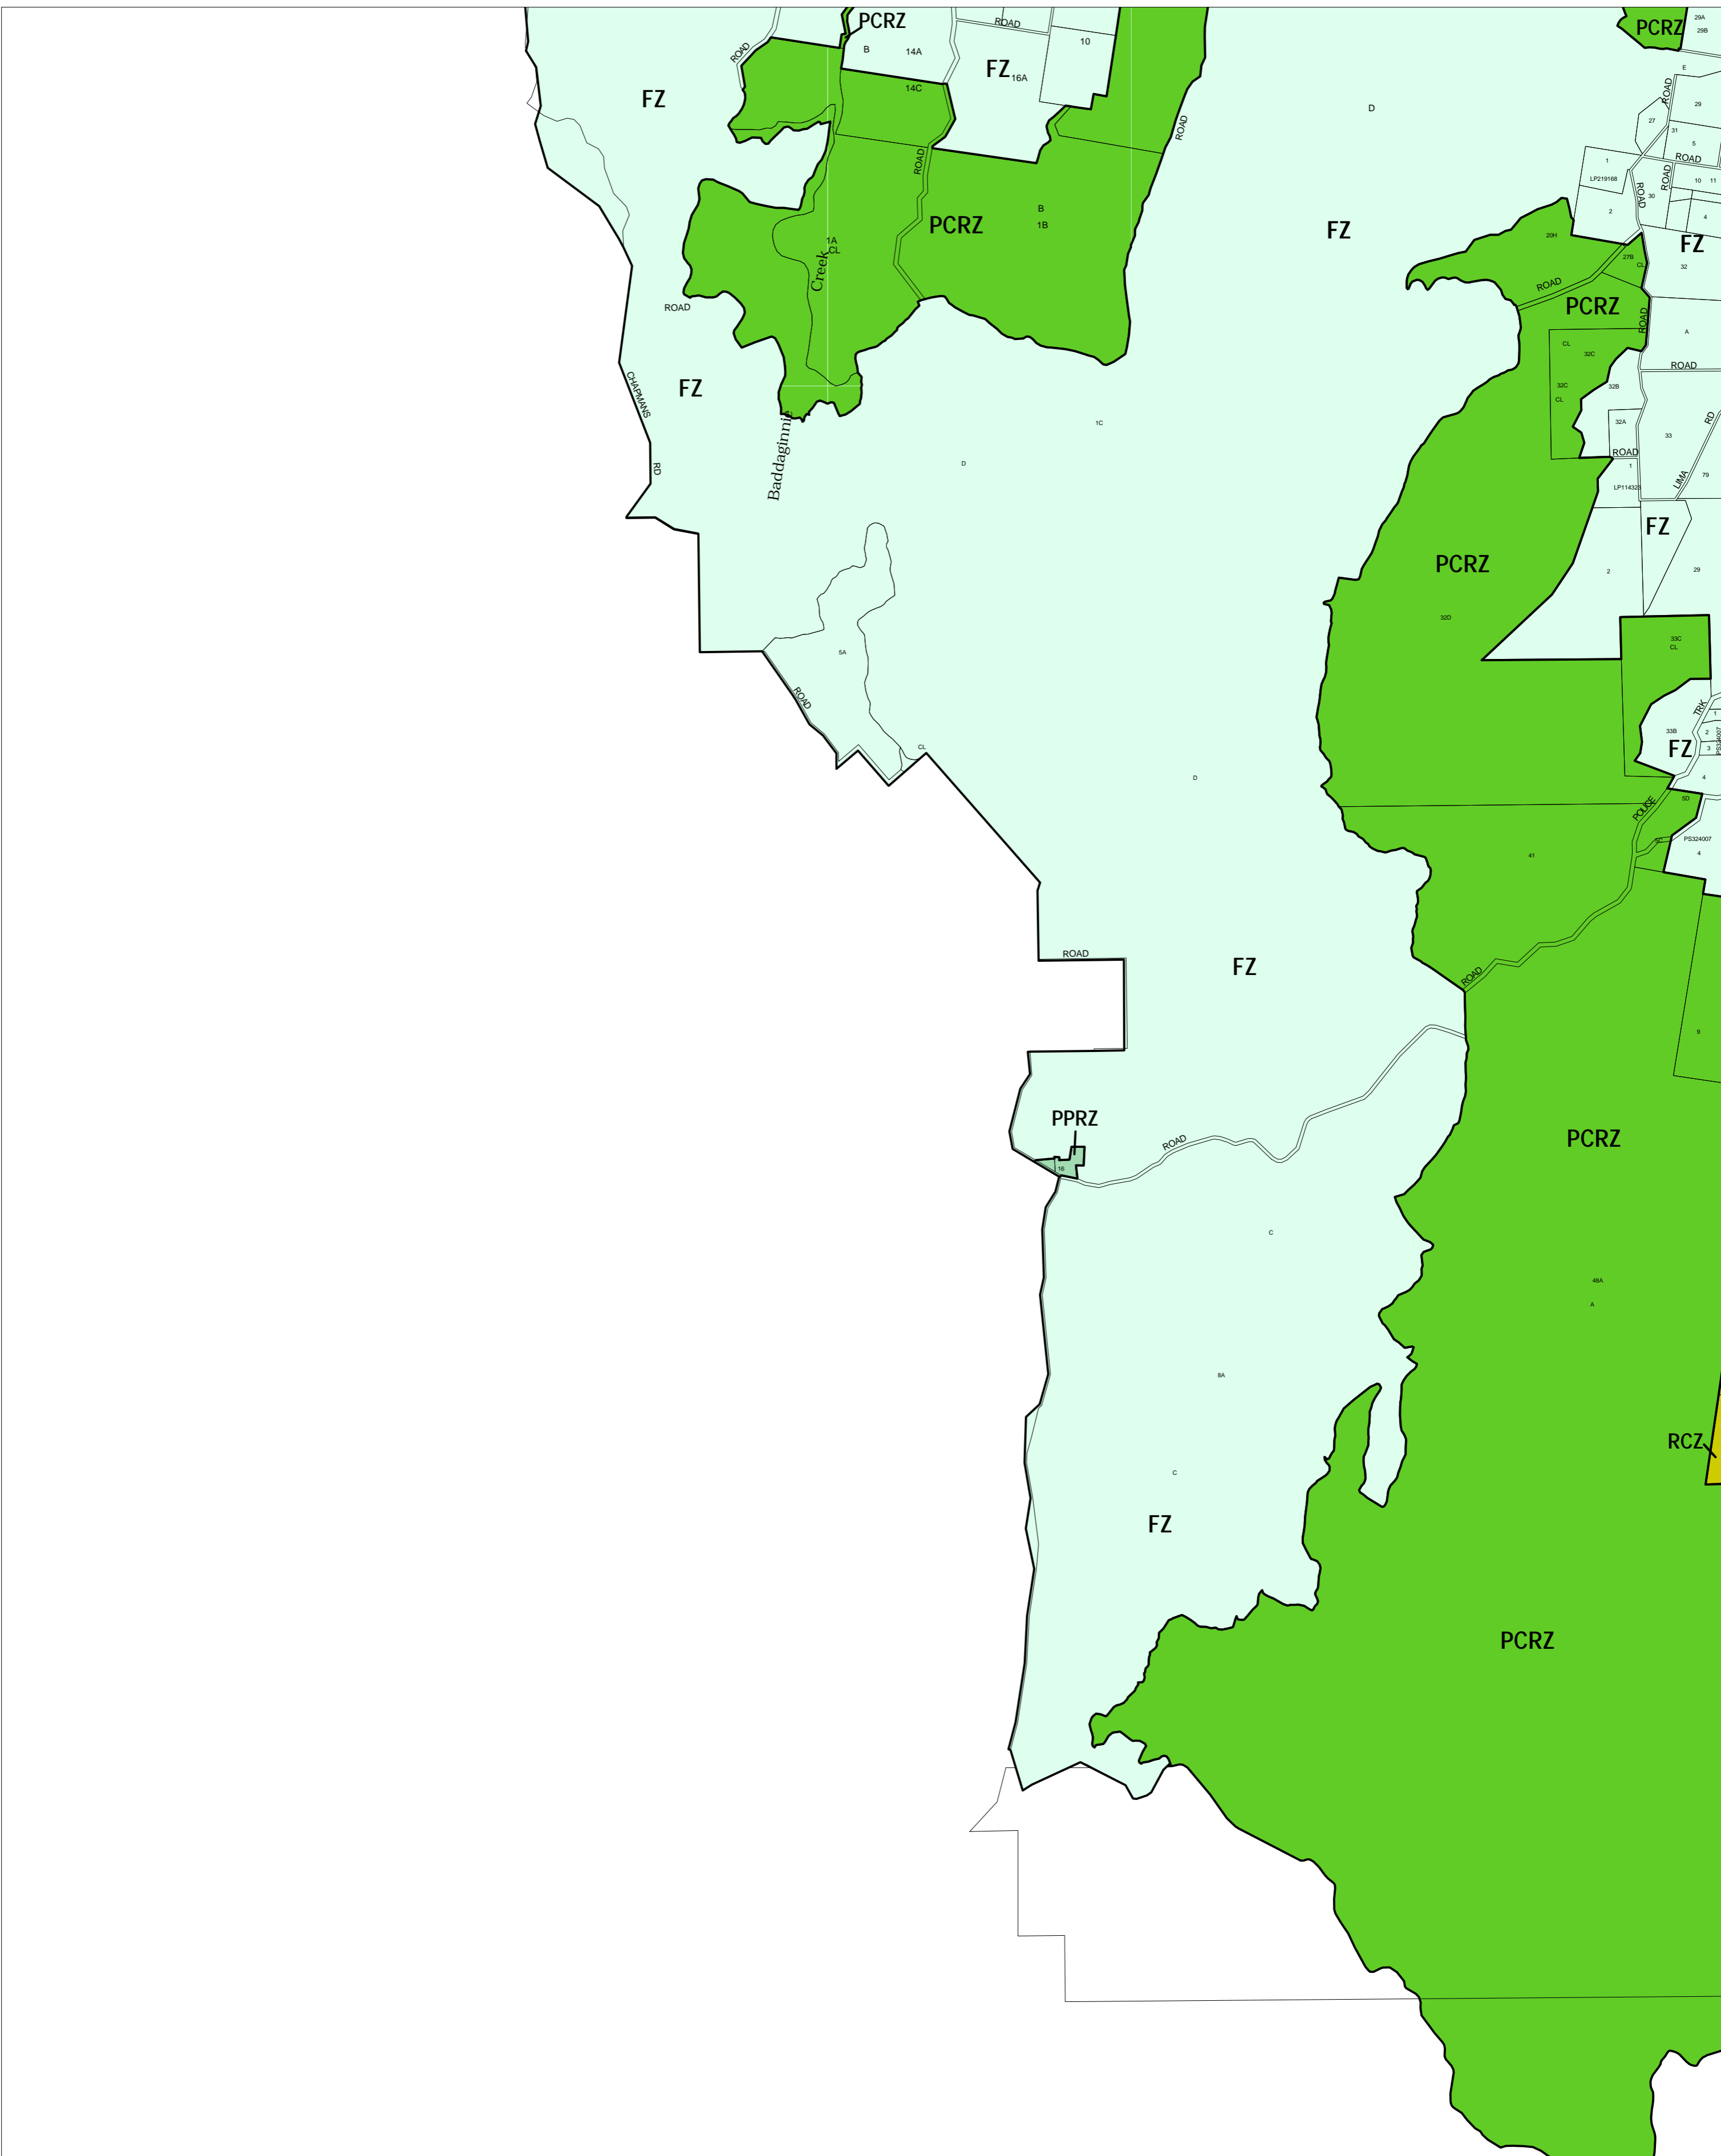

BENALLA PLANNING SCHEME - LOCAL PROVISION

1. **Public Land**
2. PCRZ Public Conservation And Resource Zone
   - PPRZ Public Park And Recreation Zone
3. **Rural**
4. FZ Farming Zone
   - RCZ Rural Conservation Zone

INDEX TO ADJOINING METRIC SERIES MAP

Printed: 13/6/2006

AMENDMENT C15

ZONES

MAP No 19