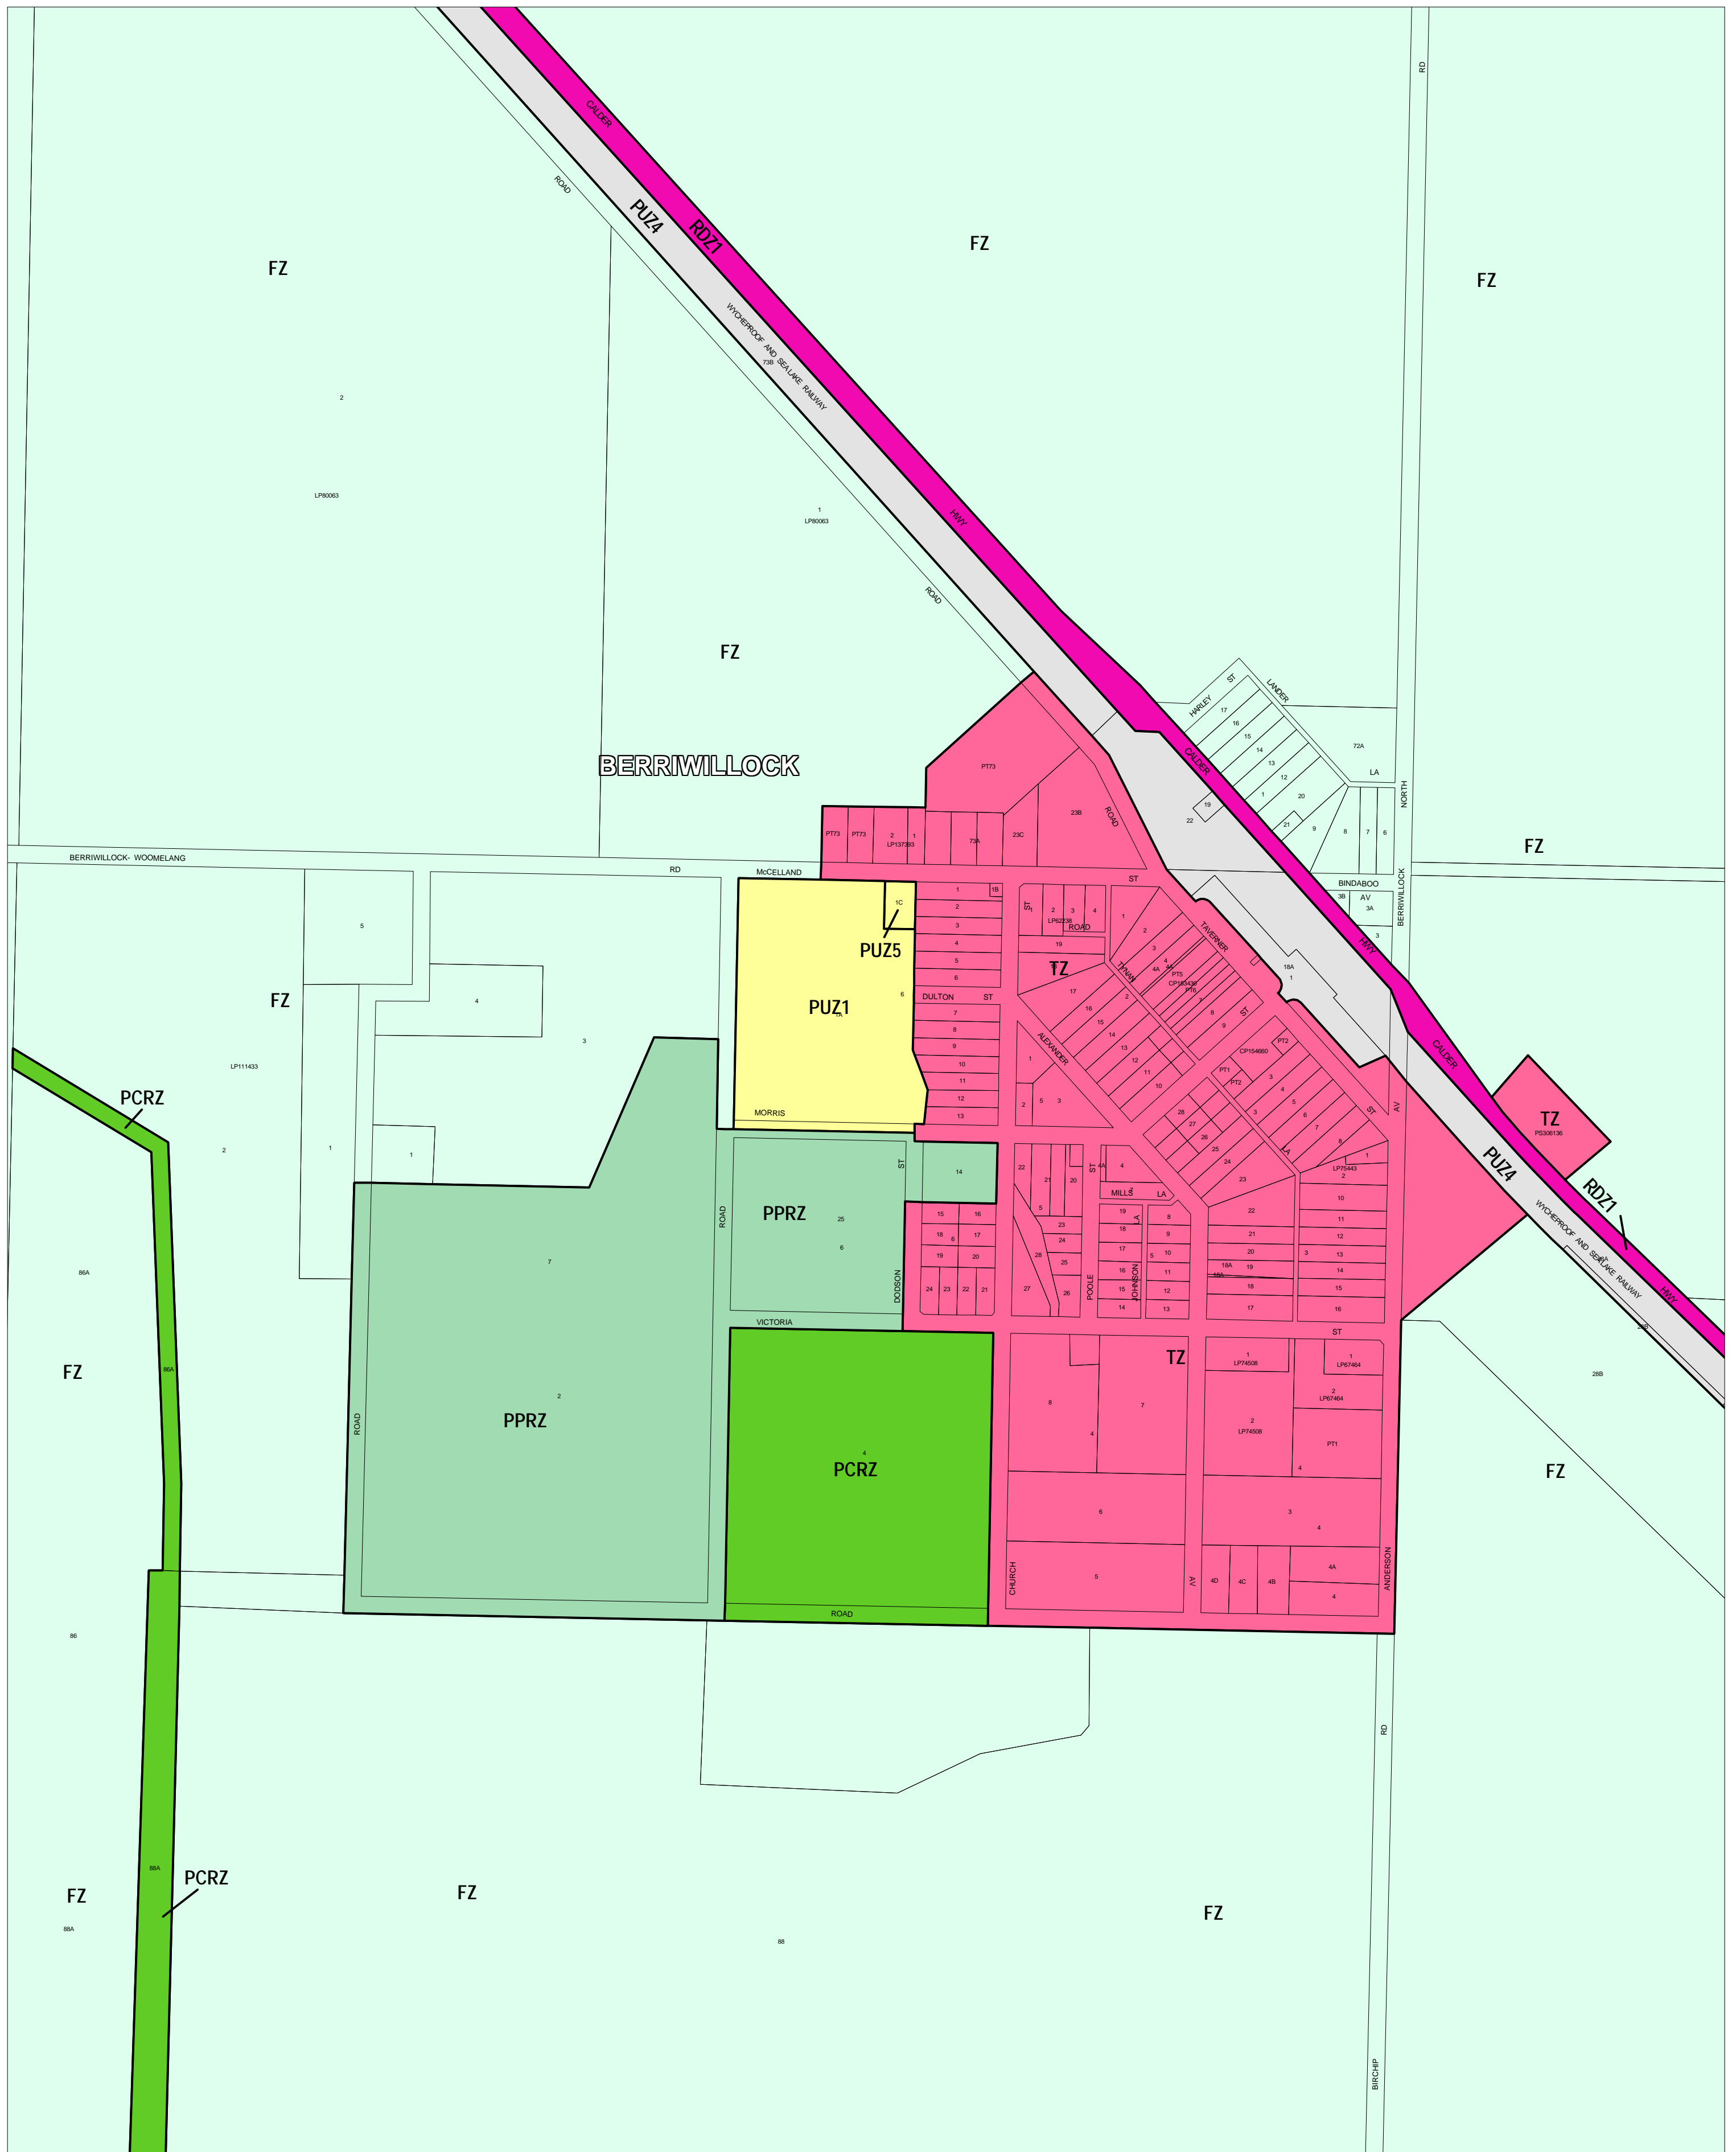

BULOKE PLANNING SCHEME - LOCAL PROVISION

Public Land	Rural
PCRZ Public Conservation And Resource Zone	FZ Farming Zone
PPRZ Public Park And Recreation Zone	
PUZ5 Public Use Zone Cemetery/crematorium	
PUZ1 Public Use Zone Service And Utility	
PUZ4 Public Use Zone Transport	
RDZ1 Road Zone Category 1	
Residential	
TZ Township Zone	

THIS MAP INCORPORATES APPROVED ZONES AS AT: 09/12/05 AMENDMENT C11

Printed: 8/5/2006

INDEX TO ADJOINING METRIC SERIES MAP

1	2	3
4	5	7
8	9	12
13	14	15
16	17	18
19	20	22
24	26	28
30	31	32
34	35	36
38	39	39
41	42	43
44	45	46
47