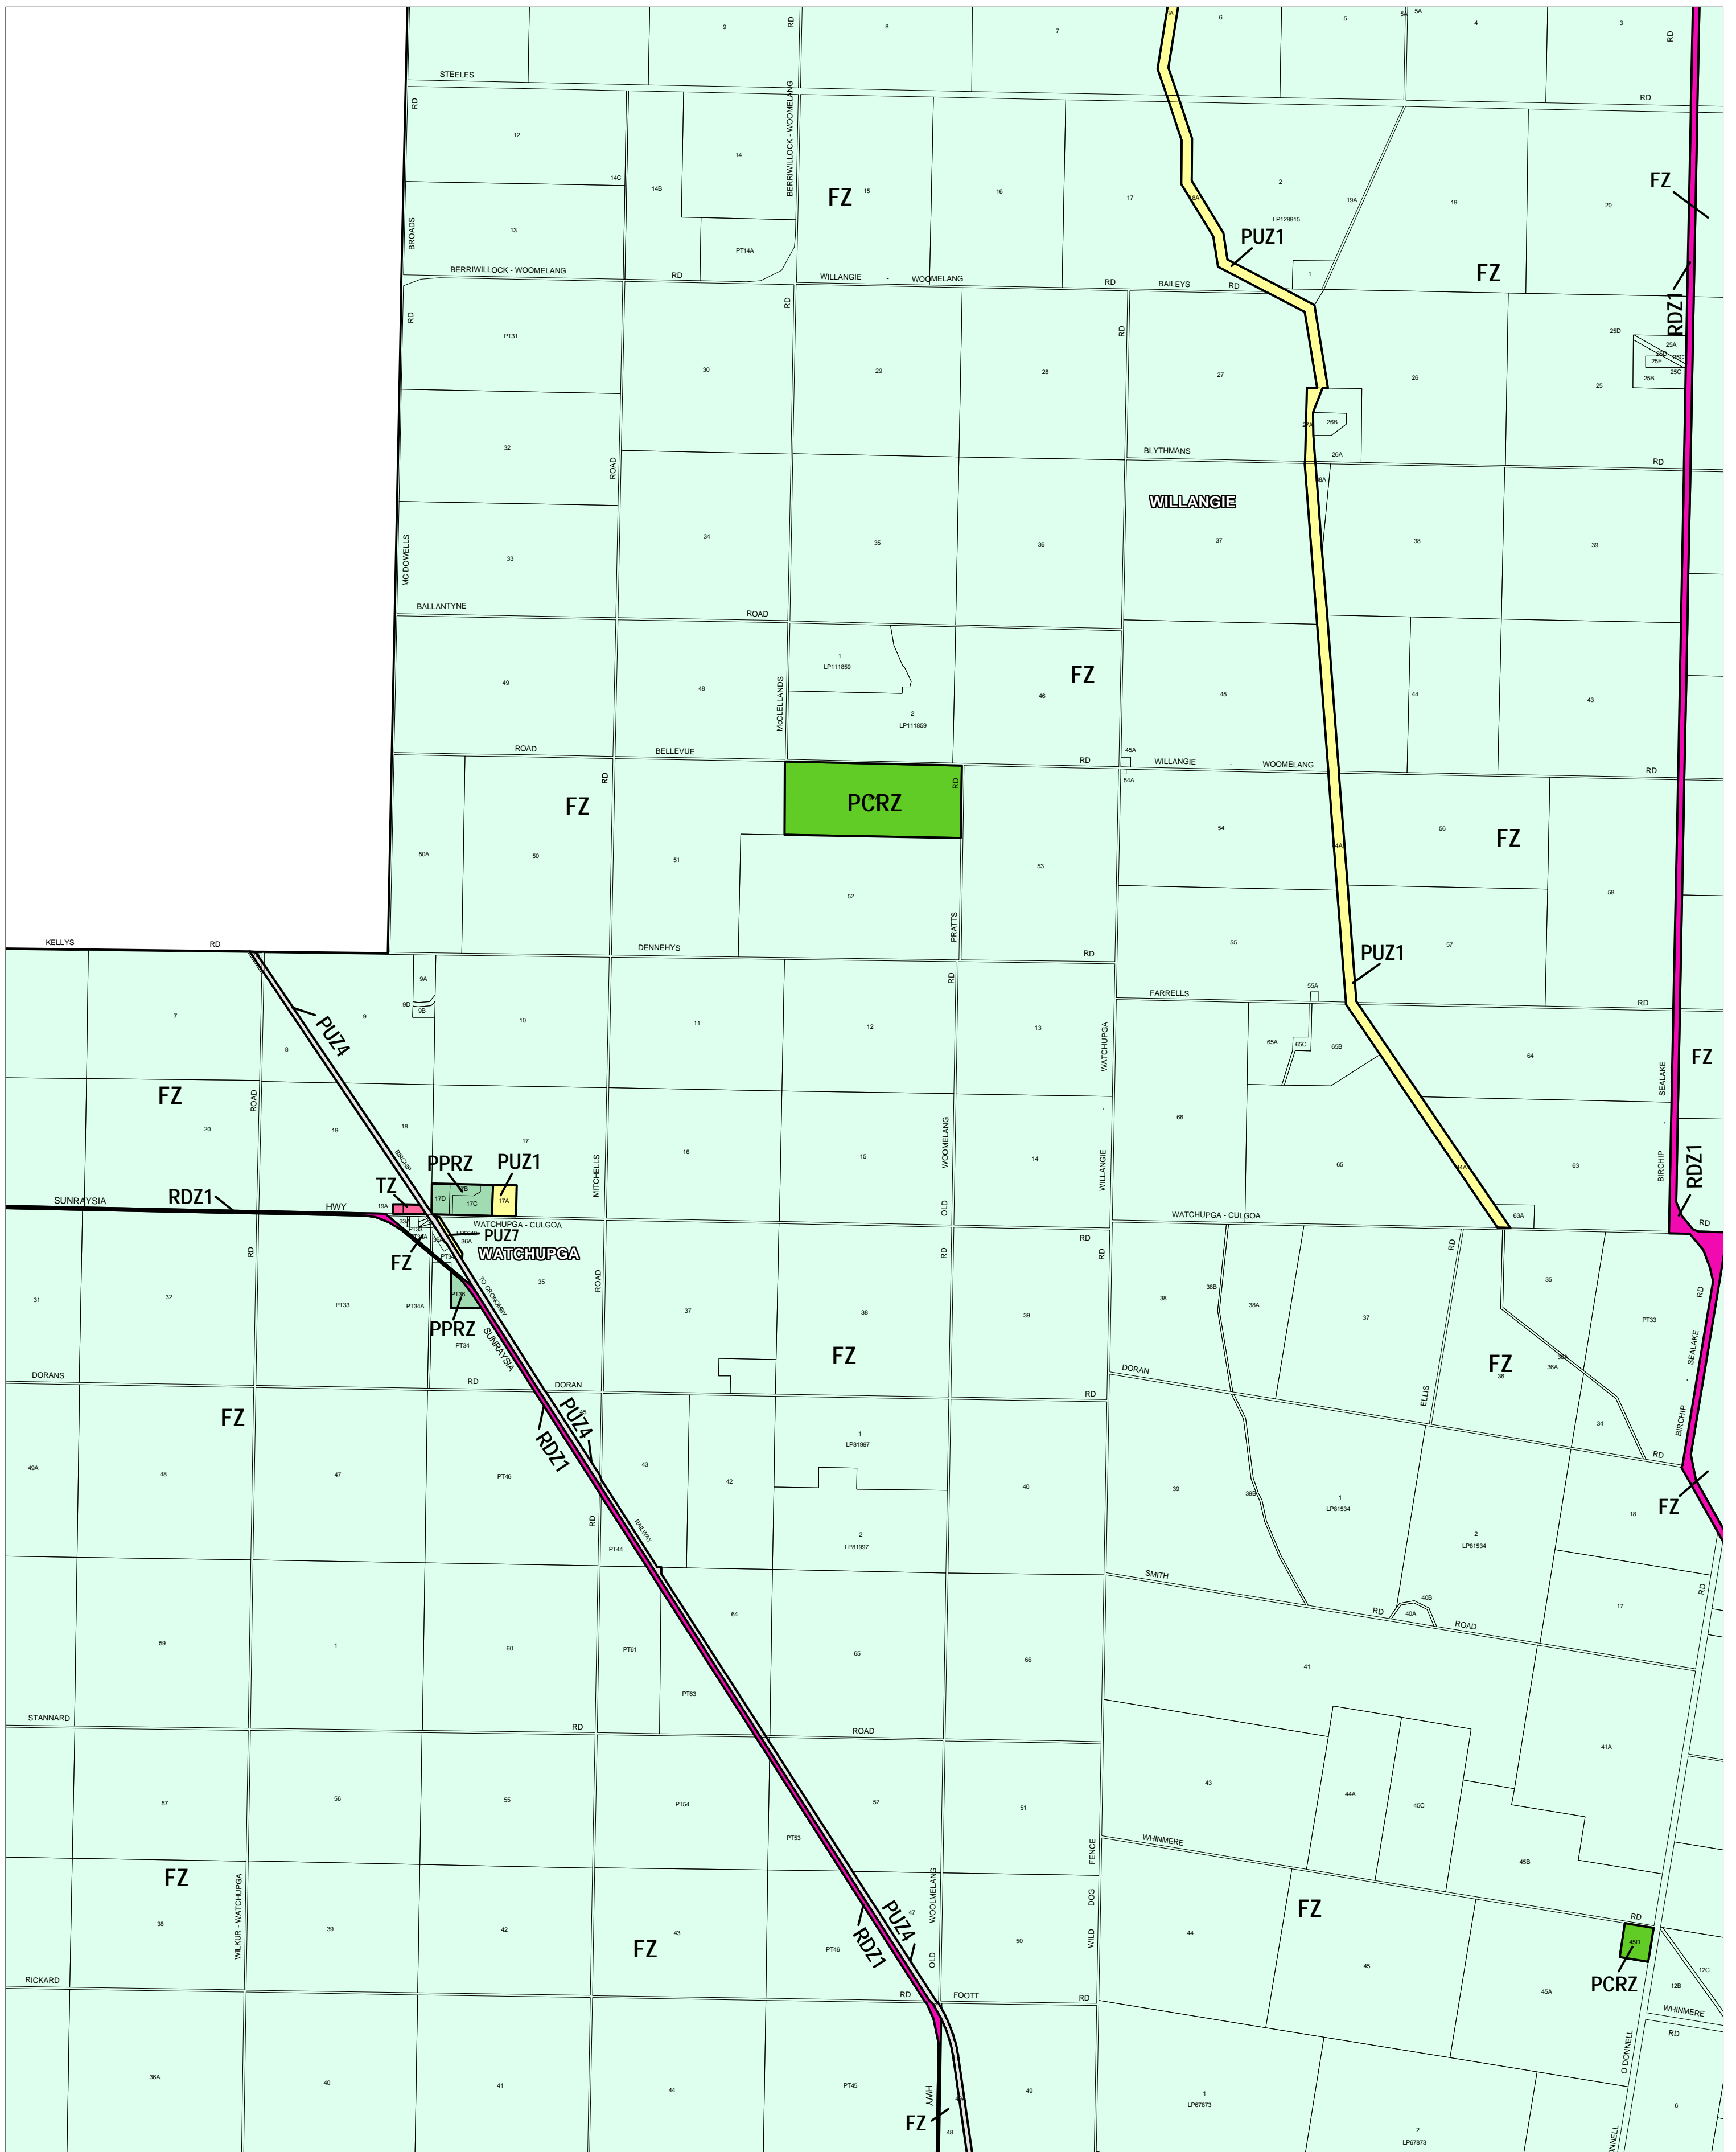

BULOKE PLANNING SCHEME - LOCAL PROVISION

Public Land	
	Public Conservation And Resource Zone
	Public Park And Recreation Zone
	Public Use Zone Other Public Use
	Public Use Zone Service And Utility
	Public Use Zone Transport
	Road Zone Category 1
Residential	
	Township Zone
Rural	
	Farming Zone

AUSTRALIAN MAP GRID ZONE 54

THIS MAP INCORPORATES APPROVED ZONES AS AT: 09/12/05 AMENDMENT C11

Printed: 8/5/2006

INDEX TO ADJOINING METRIC SERIES MAP

1	2	3
4	5	7
8	9	12
13	15	16
19	20	22
23	28	30
31	32	34
35	36	38
39	43	47
42	43	45
46	47