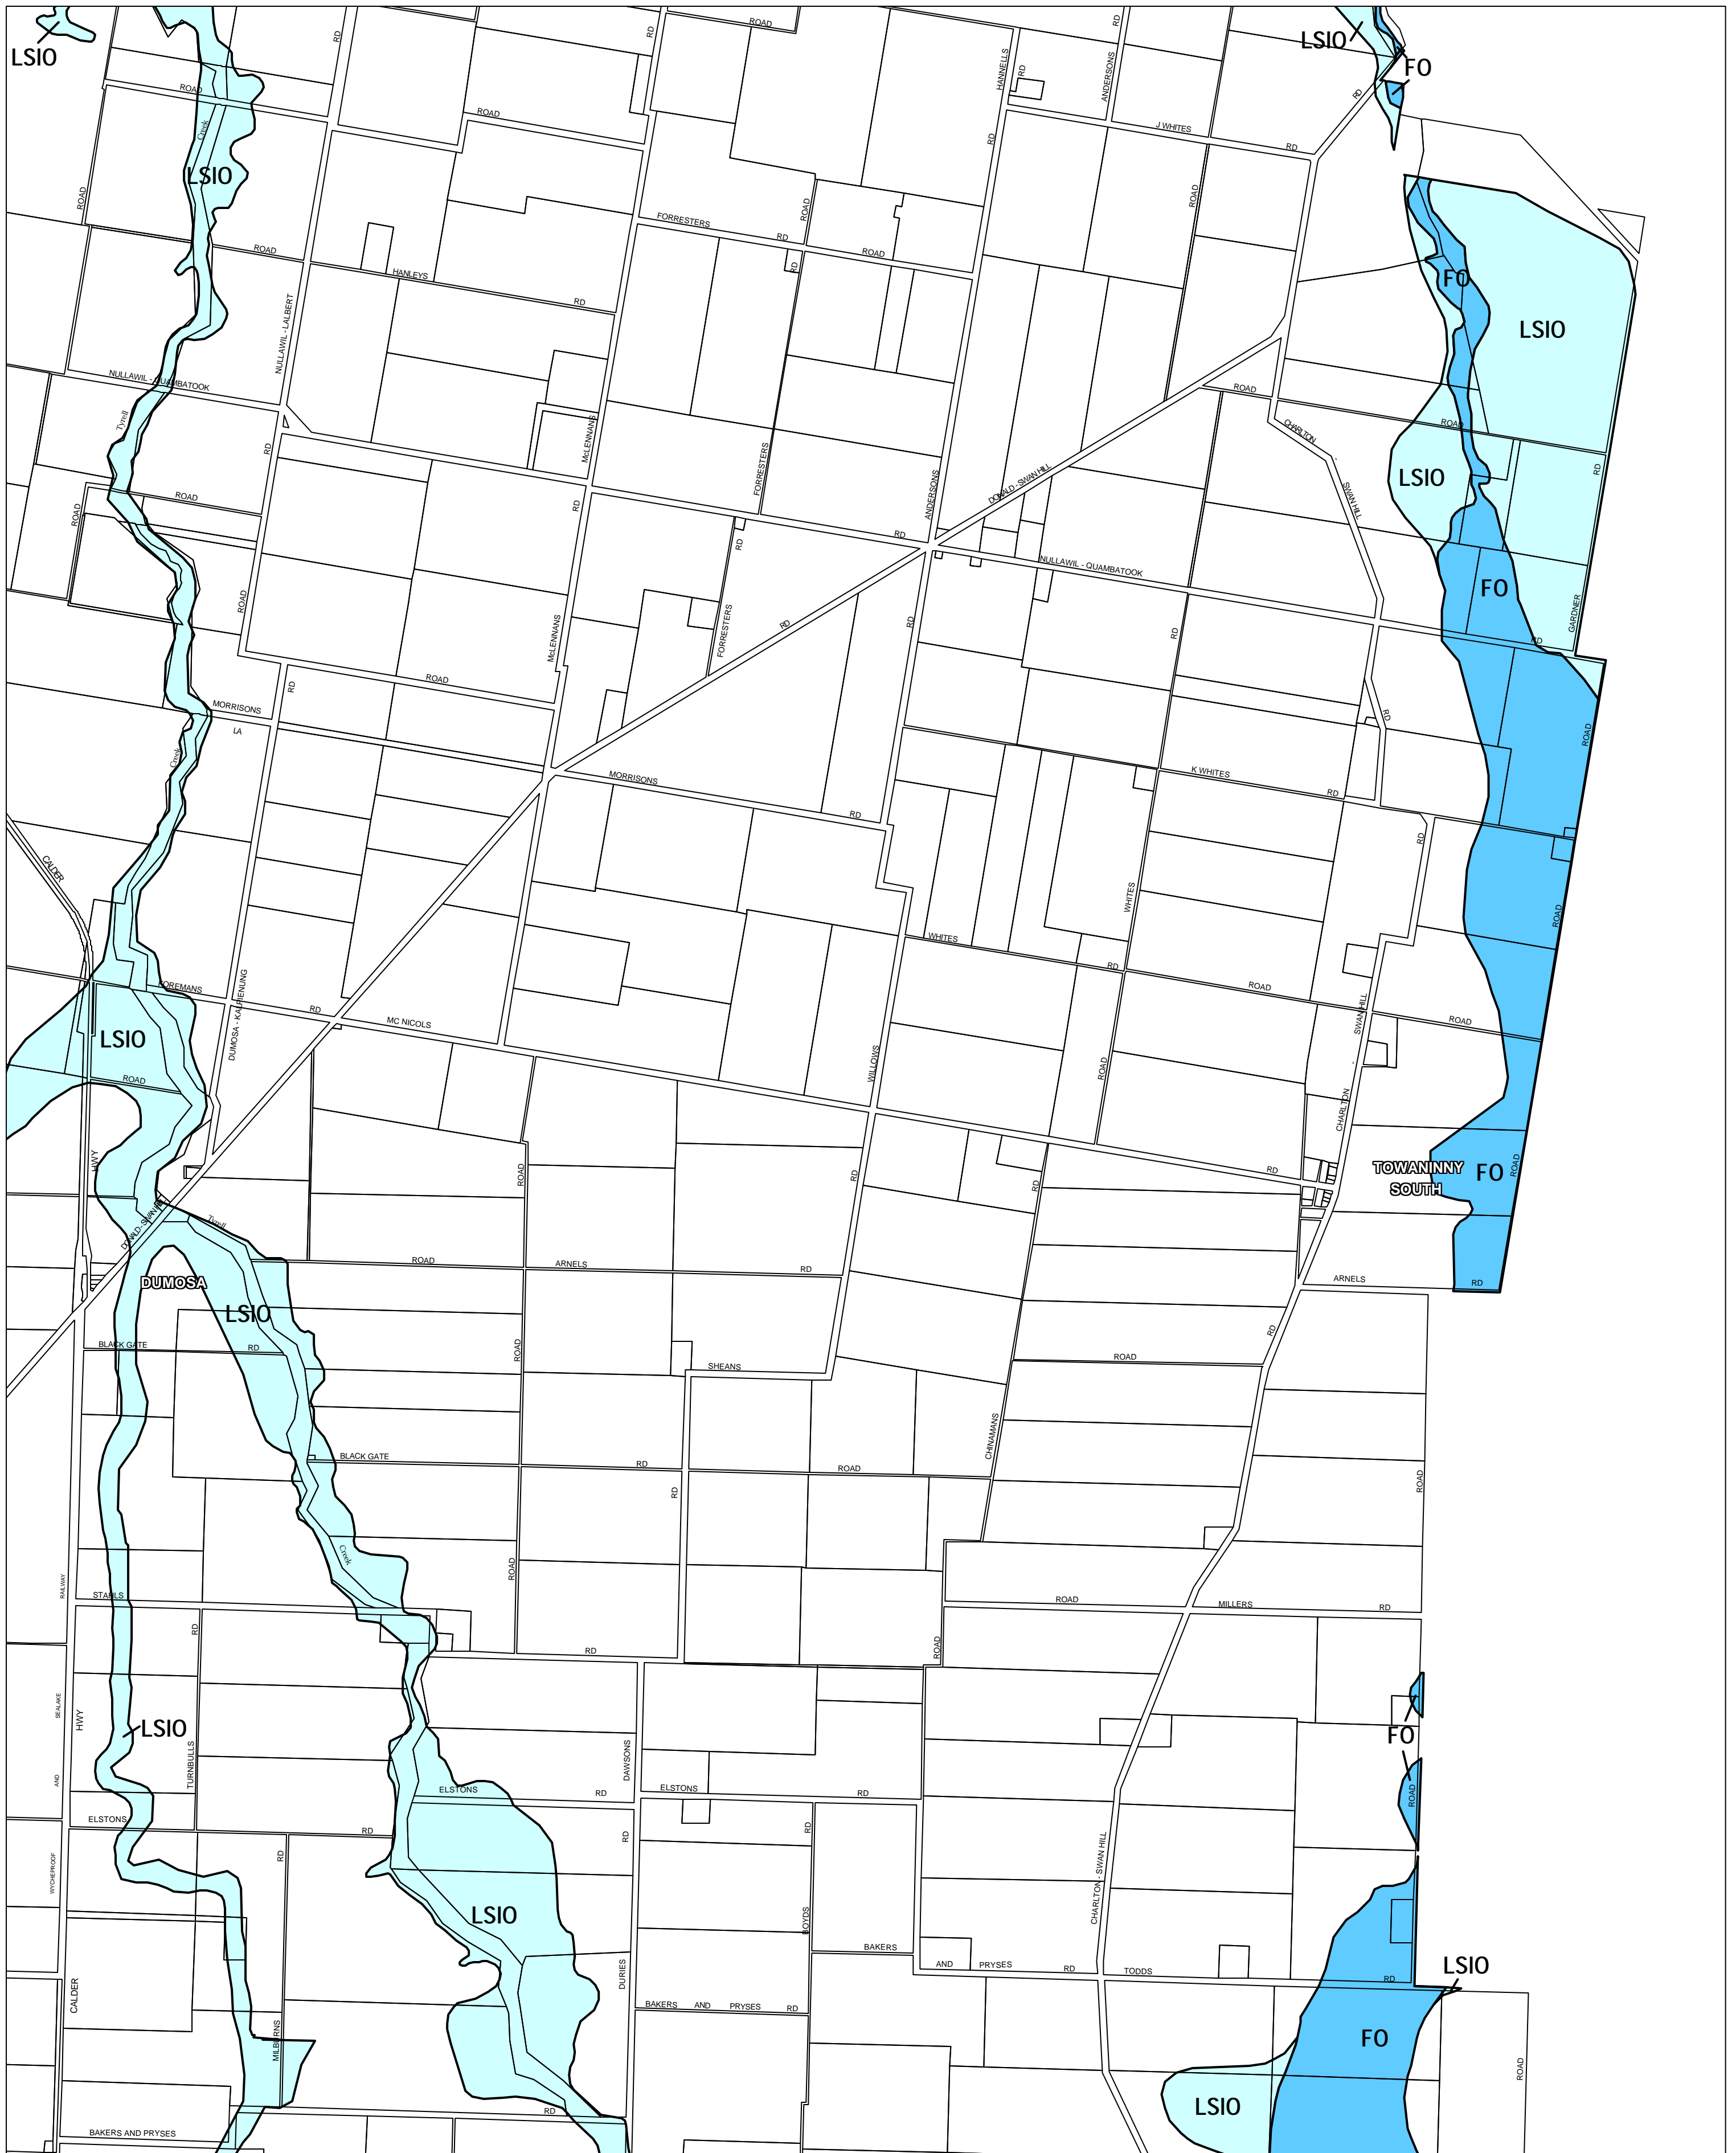

BULOKE PLANNING SCHEME - LOCAL PROVISION

Overlays

- Floodway Overlay
- Land Subject To Inundation Overlay

Printed: 22/5/2006

AMENDMENT C6