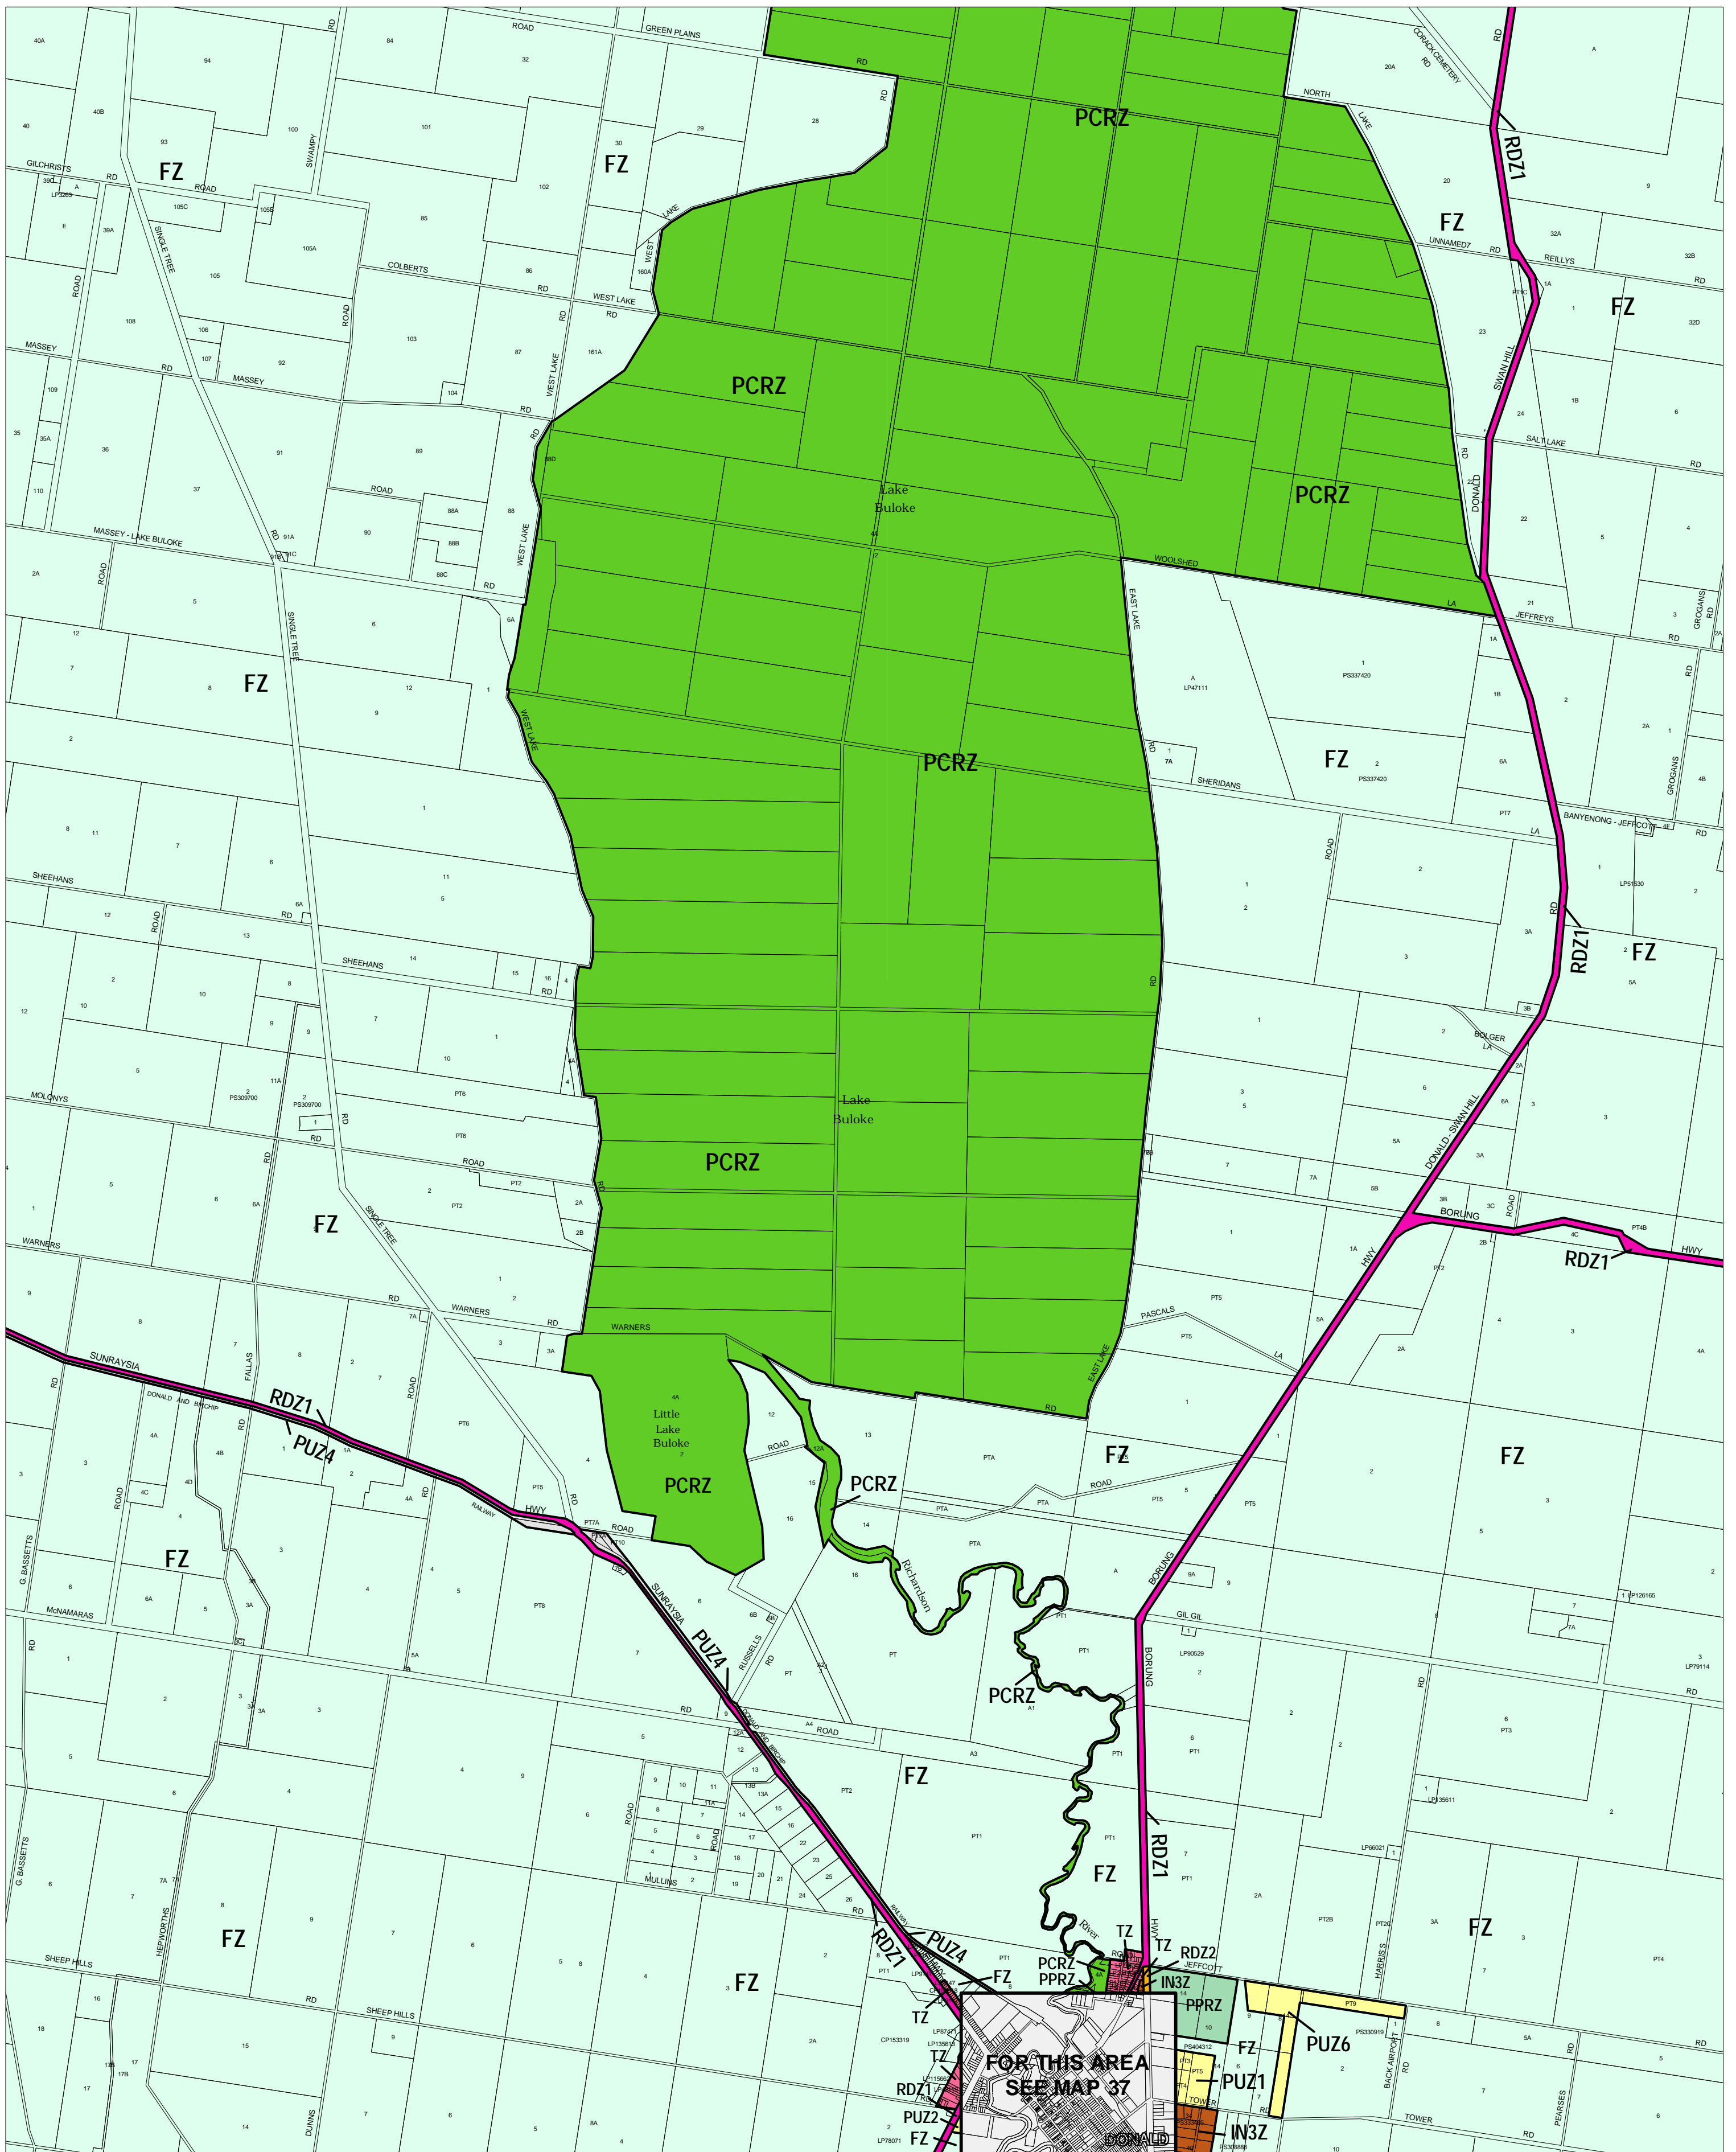

BULOKE PLANNING SCHEME - LOCAL PROVISION

Industrial	Road Zone Category 2
IN3Z Industrial 3 Zone	RDZ2 Road Zone Category 2
Public Land	Residential
PCRZ Public Conservation And Resource Zone	TZ Township Zone
PPRZ Public Park And Recreation Zone	Rural
PUZ2 Public Use Zone Education	FZ Farming Zone
PUZ4 Public Use Zone Local Government	
PUZ6 Public Use Zone Service And Utility	
PUZ1 Public Use Zone Transport	
RDZ1 Road Zone Category 1	

THIS MAP INCORPORATES APPROVED ZONES AS AT: 09/12/05 AMENDMENT C11

INDEX TO ADJOINING METRIC SERIES MAP

1	2	3
4	5	7
8	9	12
13	14	15
16	19	20
22	24	26
28	30	31
32	34	35
36	38	39
41	42	43
44	45	46
47		

Printed: 8/5/2006