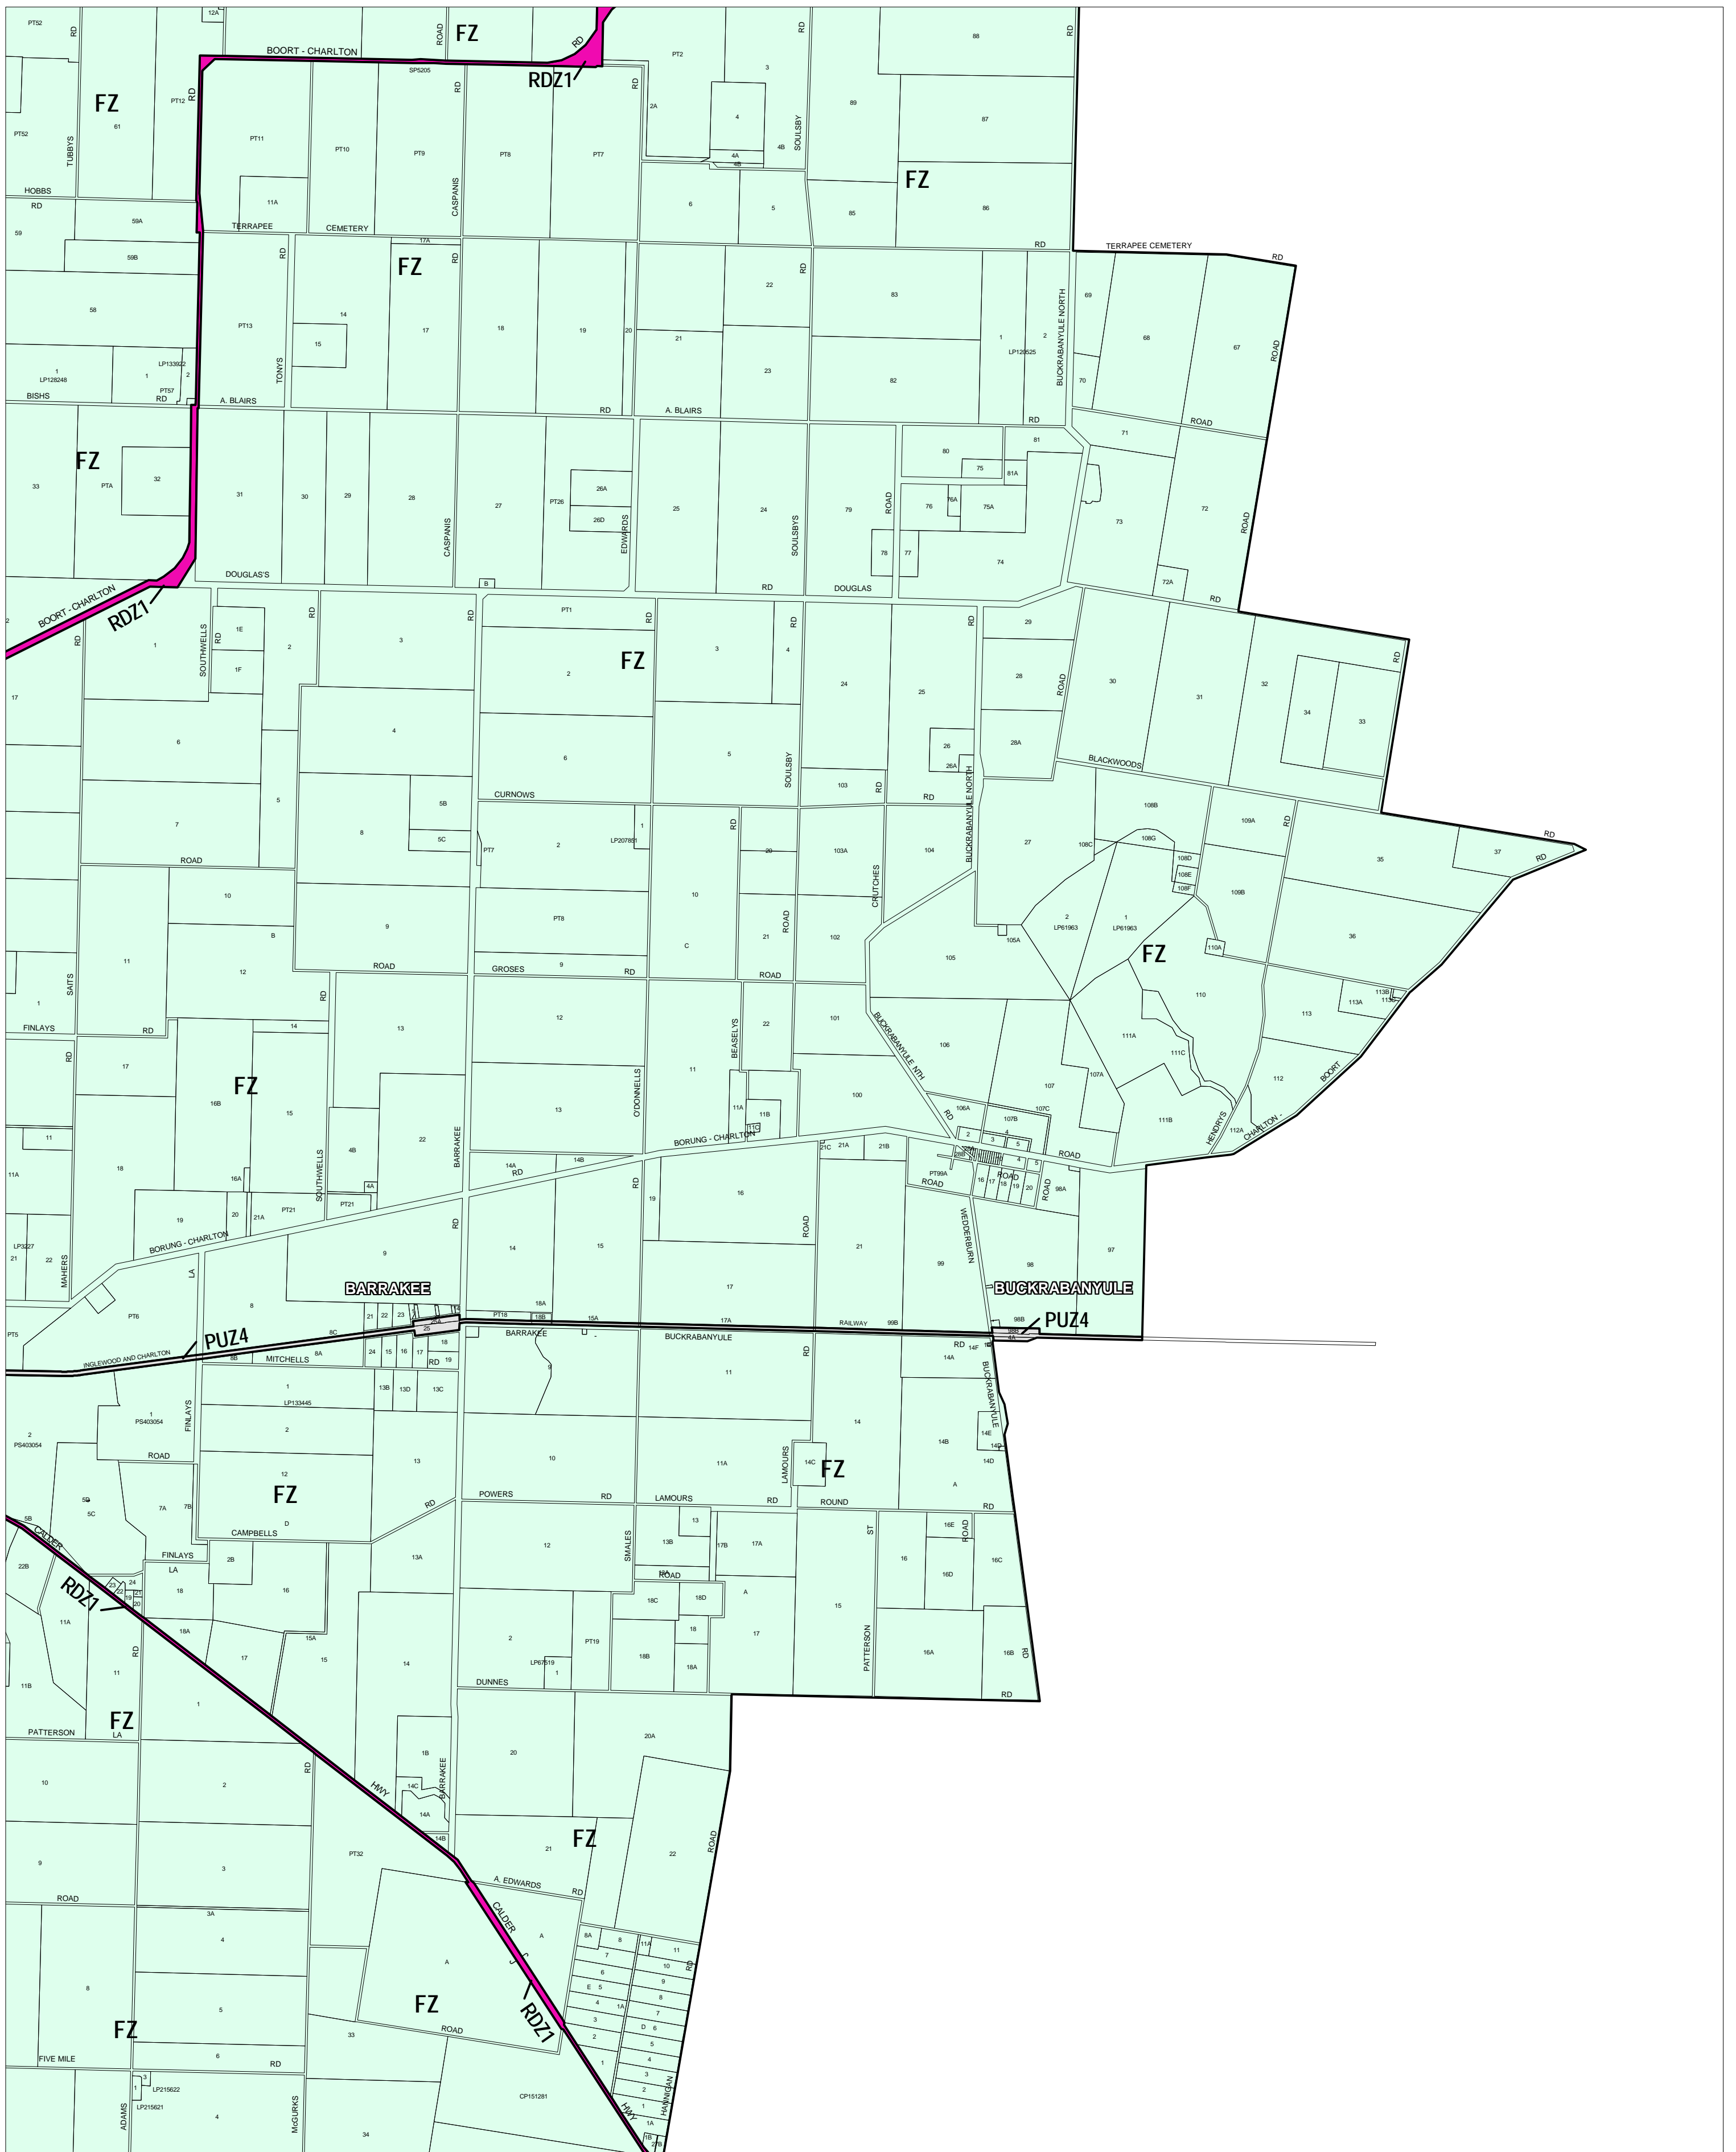

BULOKE PLANNING SCHEME - LOCAL PROVISION

Public Land	
PUZ4	Public Use Zone Transport
RDZ1	Road Zone Category 1
Rural	
FZ	Farming Zone

THIS MAP INCORPORATES APPROVED ZONES AS AT: 09/12/05 AMENDMENT C11

INDEX TO ADJOINING METRIC SERIES MAP

1	2	3
4	5	7
8	9	12
13	14	15
16	17	18
19	20	22
23	24	26
27	28	30
31	32	34
35	36	38
39	40	42
43	44	45
46	47	

Printed: 8/5/2006