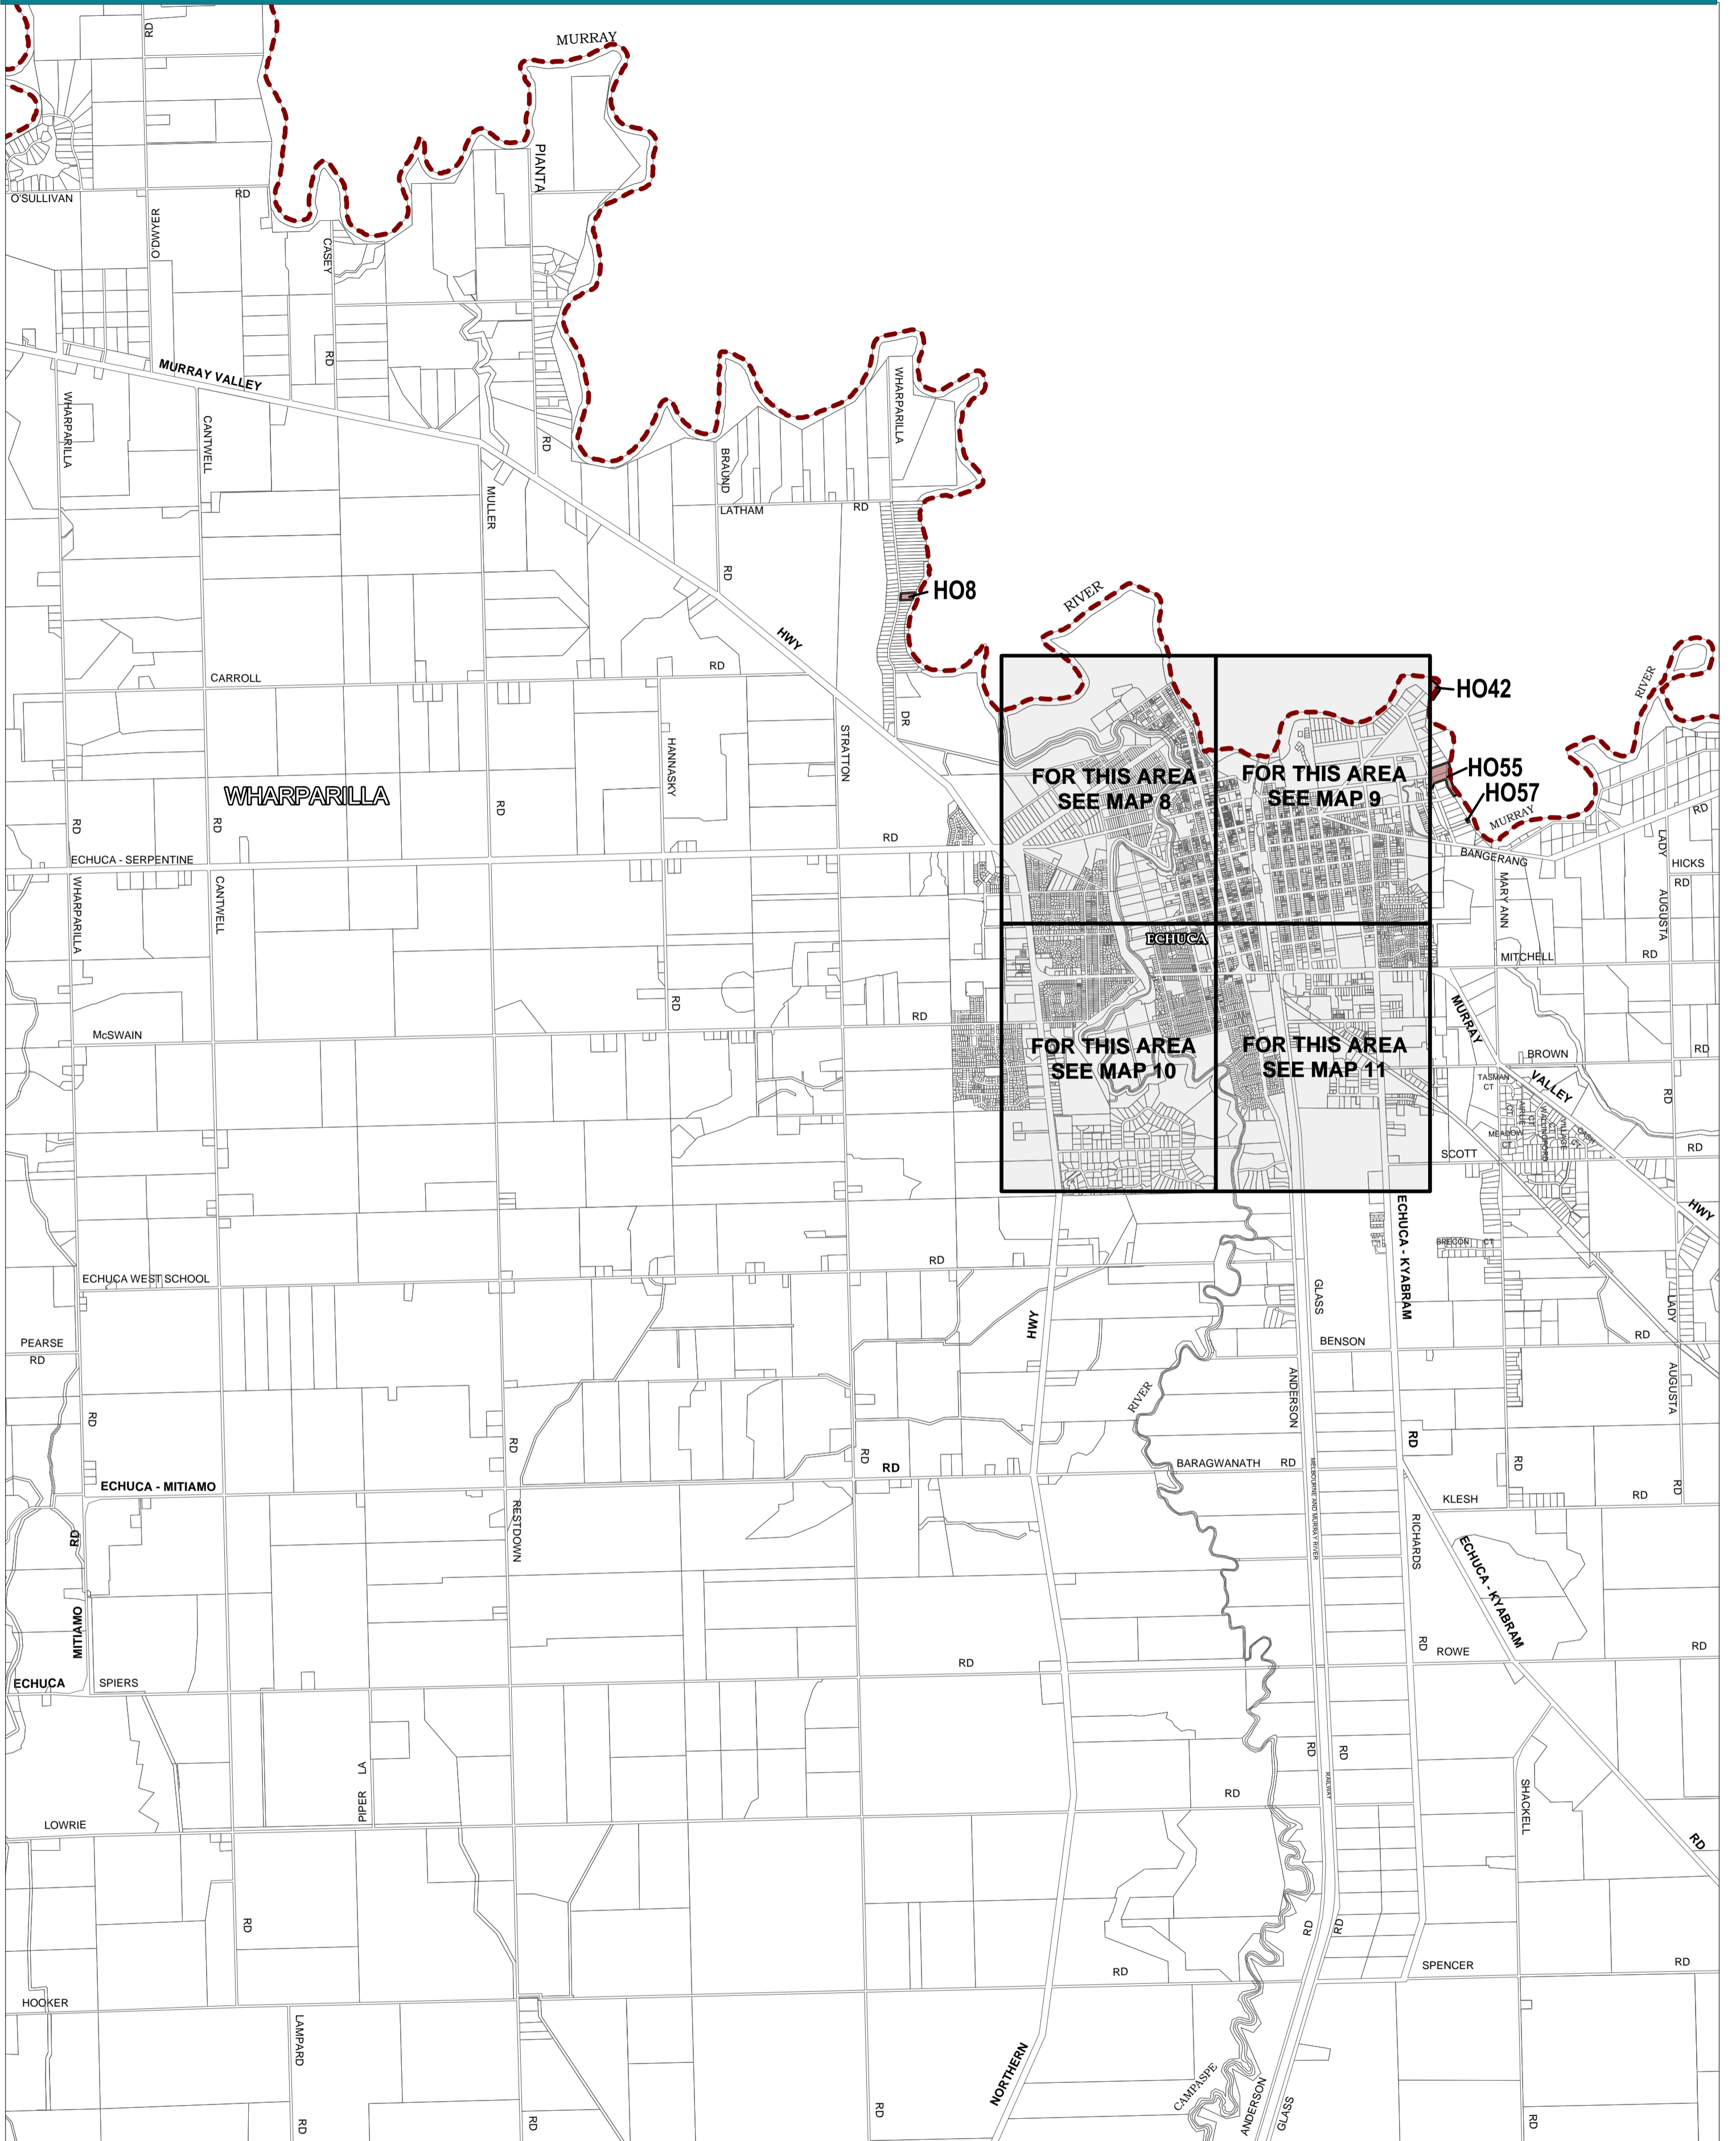

CAMPASPE PLANNING SCHEME - LOCAL PROVISION

Overlays

- Heritage Overlay

PREPARED BY: Planning Mapping Services

Printed: 15/7/2016

AMENDMENT C101