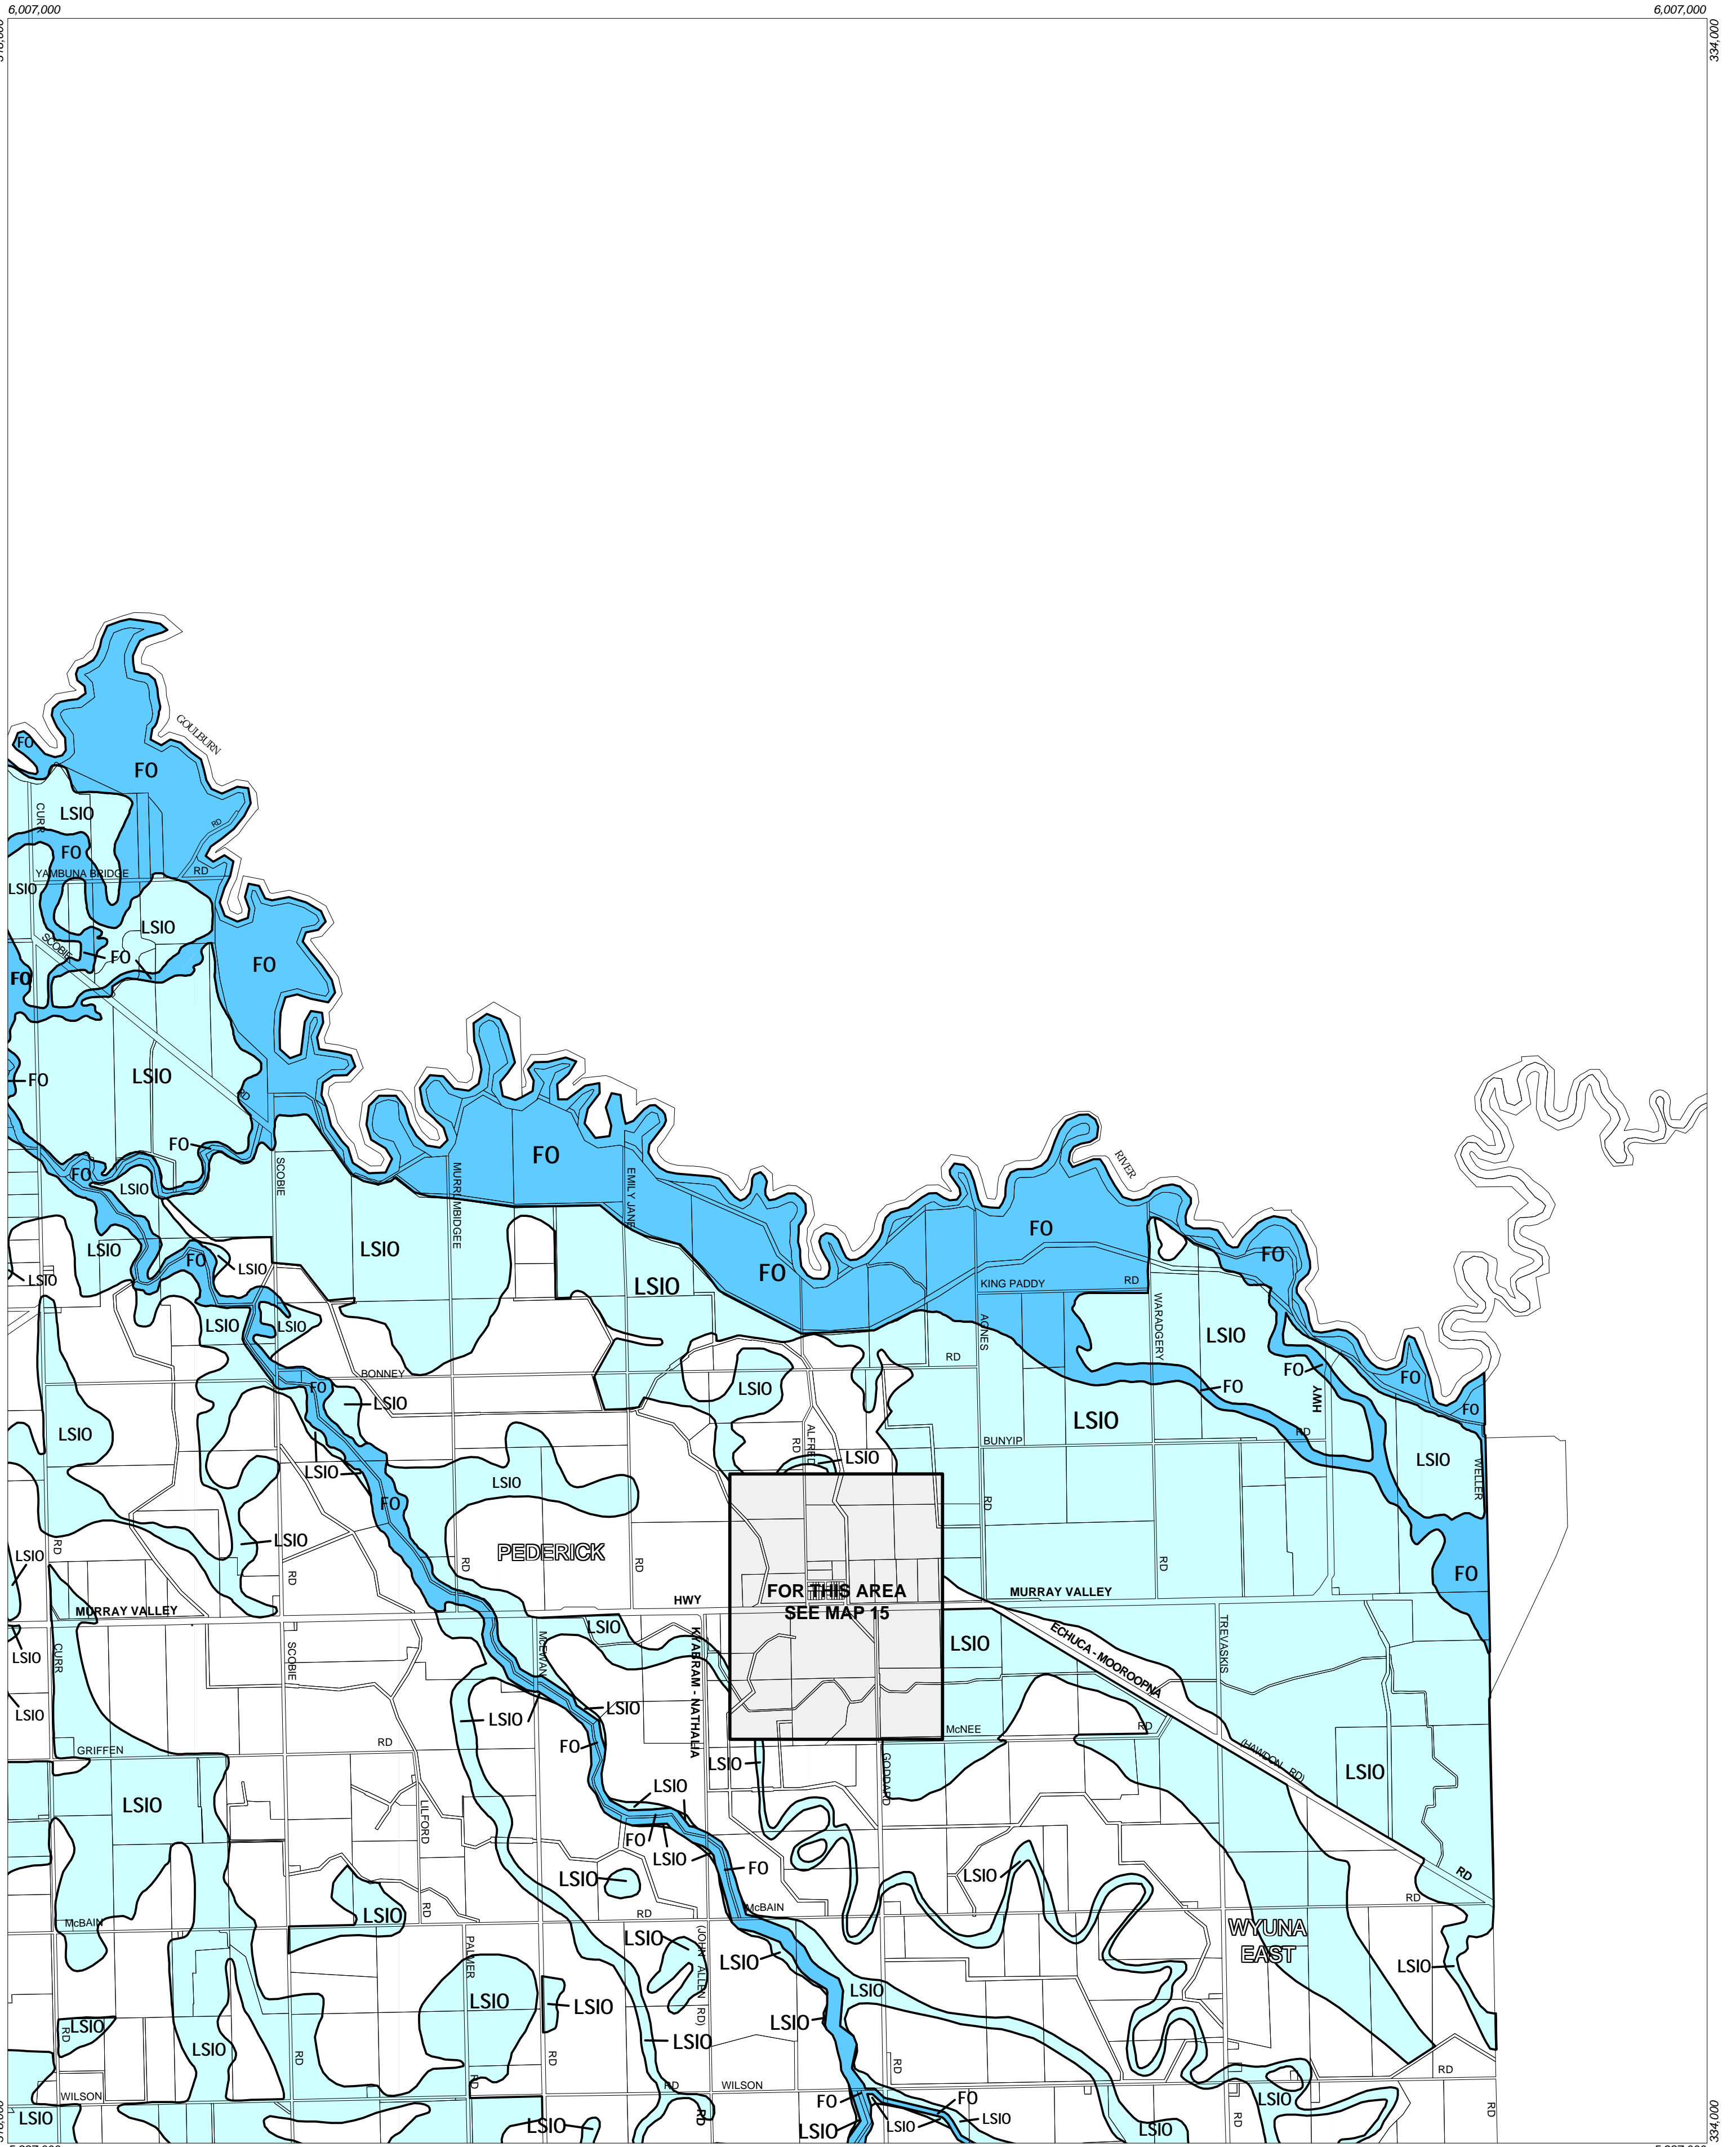

CAMPASPE PLANNING SCHEME - LOCAL PROVISION

Overlays

- FO Floodway Overlay
- LSIO Land Subject To Inundation Overlay

Amendment C14 Pt.1
Printed: 3/1/2003