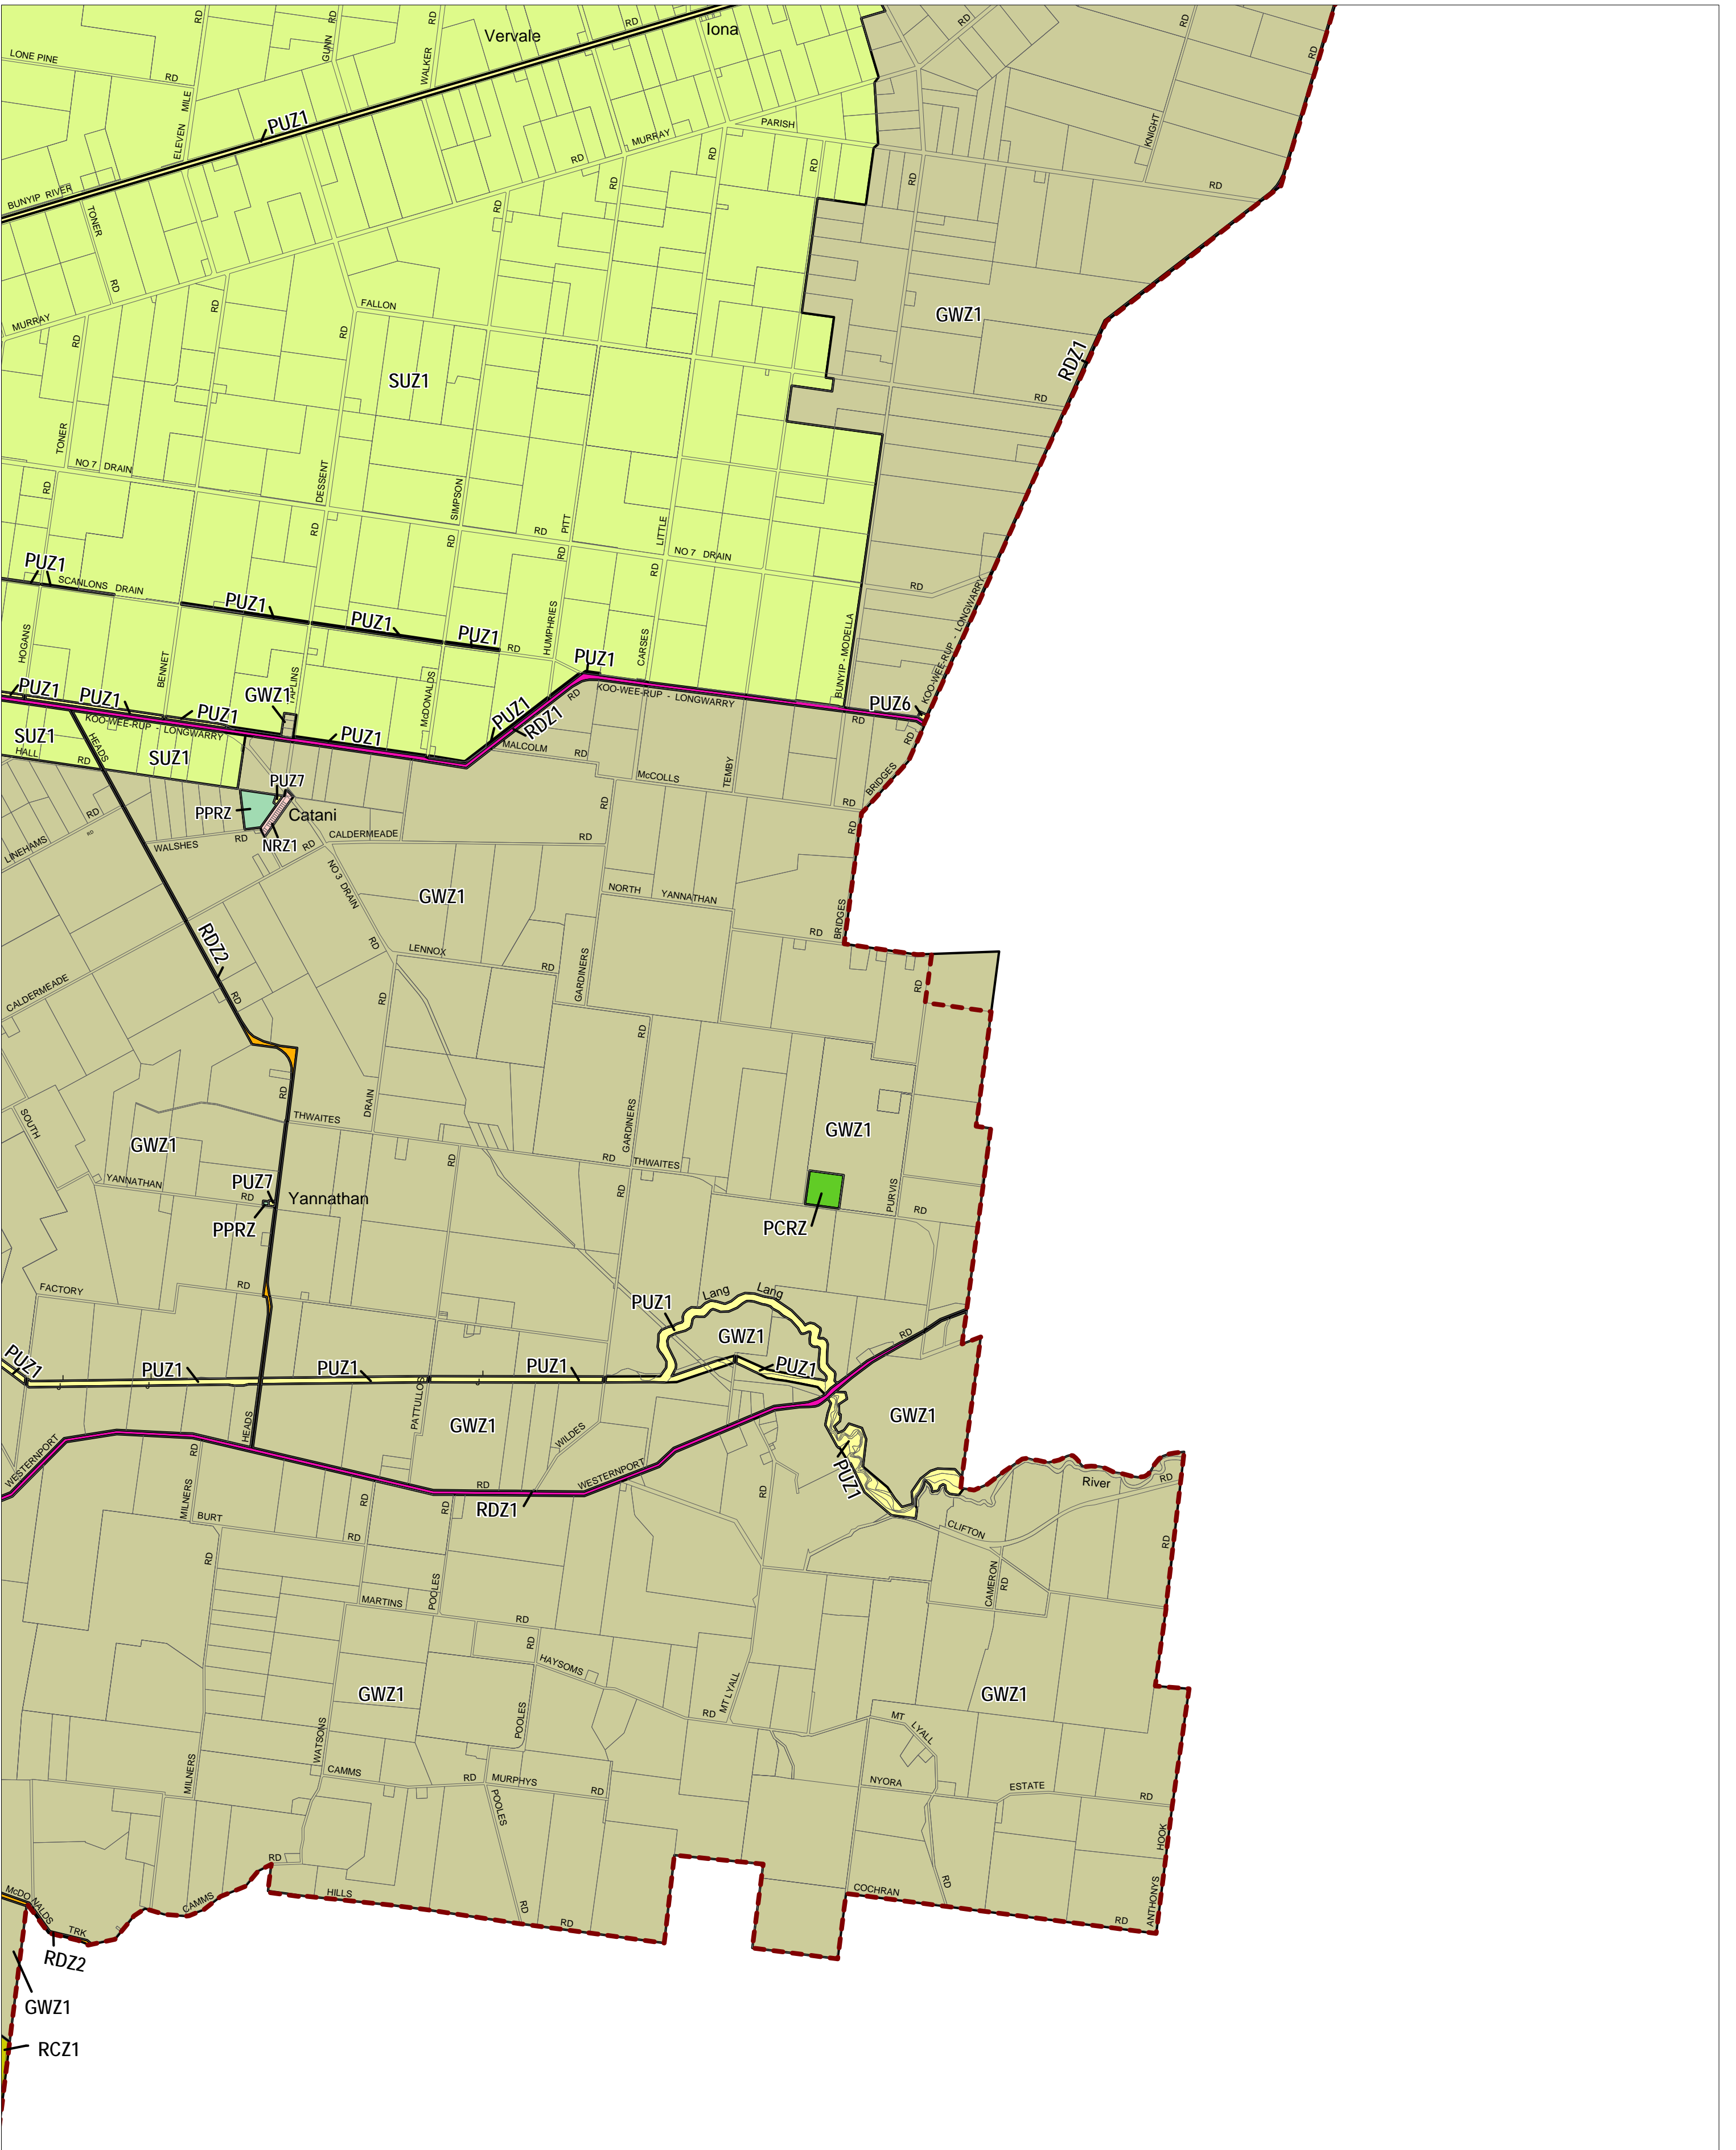

CARDINIA PLANNING SCHEME - LOCAL PROVISION

Public Land	Residential
PCRZ Public Conservation And Resource Zone	NRZ1 Neighbourhood Residential Zone - Schedule 1
PPRZ Public Park And Recreation Zone	GWZ1 Green Wedge Zone - Schedule 1
PUZ6 Public Use Zone - Local Government	RCZ1 Rural Conservation Zone - Schedule 1
PUZ7 Public Use Zone - Other Public Use	SUZ1 Special Purpose Zone - Schedule 1
PUZ1 Public Use Zone - Service And Utility	
RDZ1 Road Zone - Category 1	
RDZ2 Road Zone - Category 2	

ALL LAND ON THIS MAP IS OUTSIDE THE URBAN GROWTH BOUNDARY

AUSTRALIAN MAP GRID ZONE 55

Printed: 28/8/2014

AMENDMENT C187