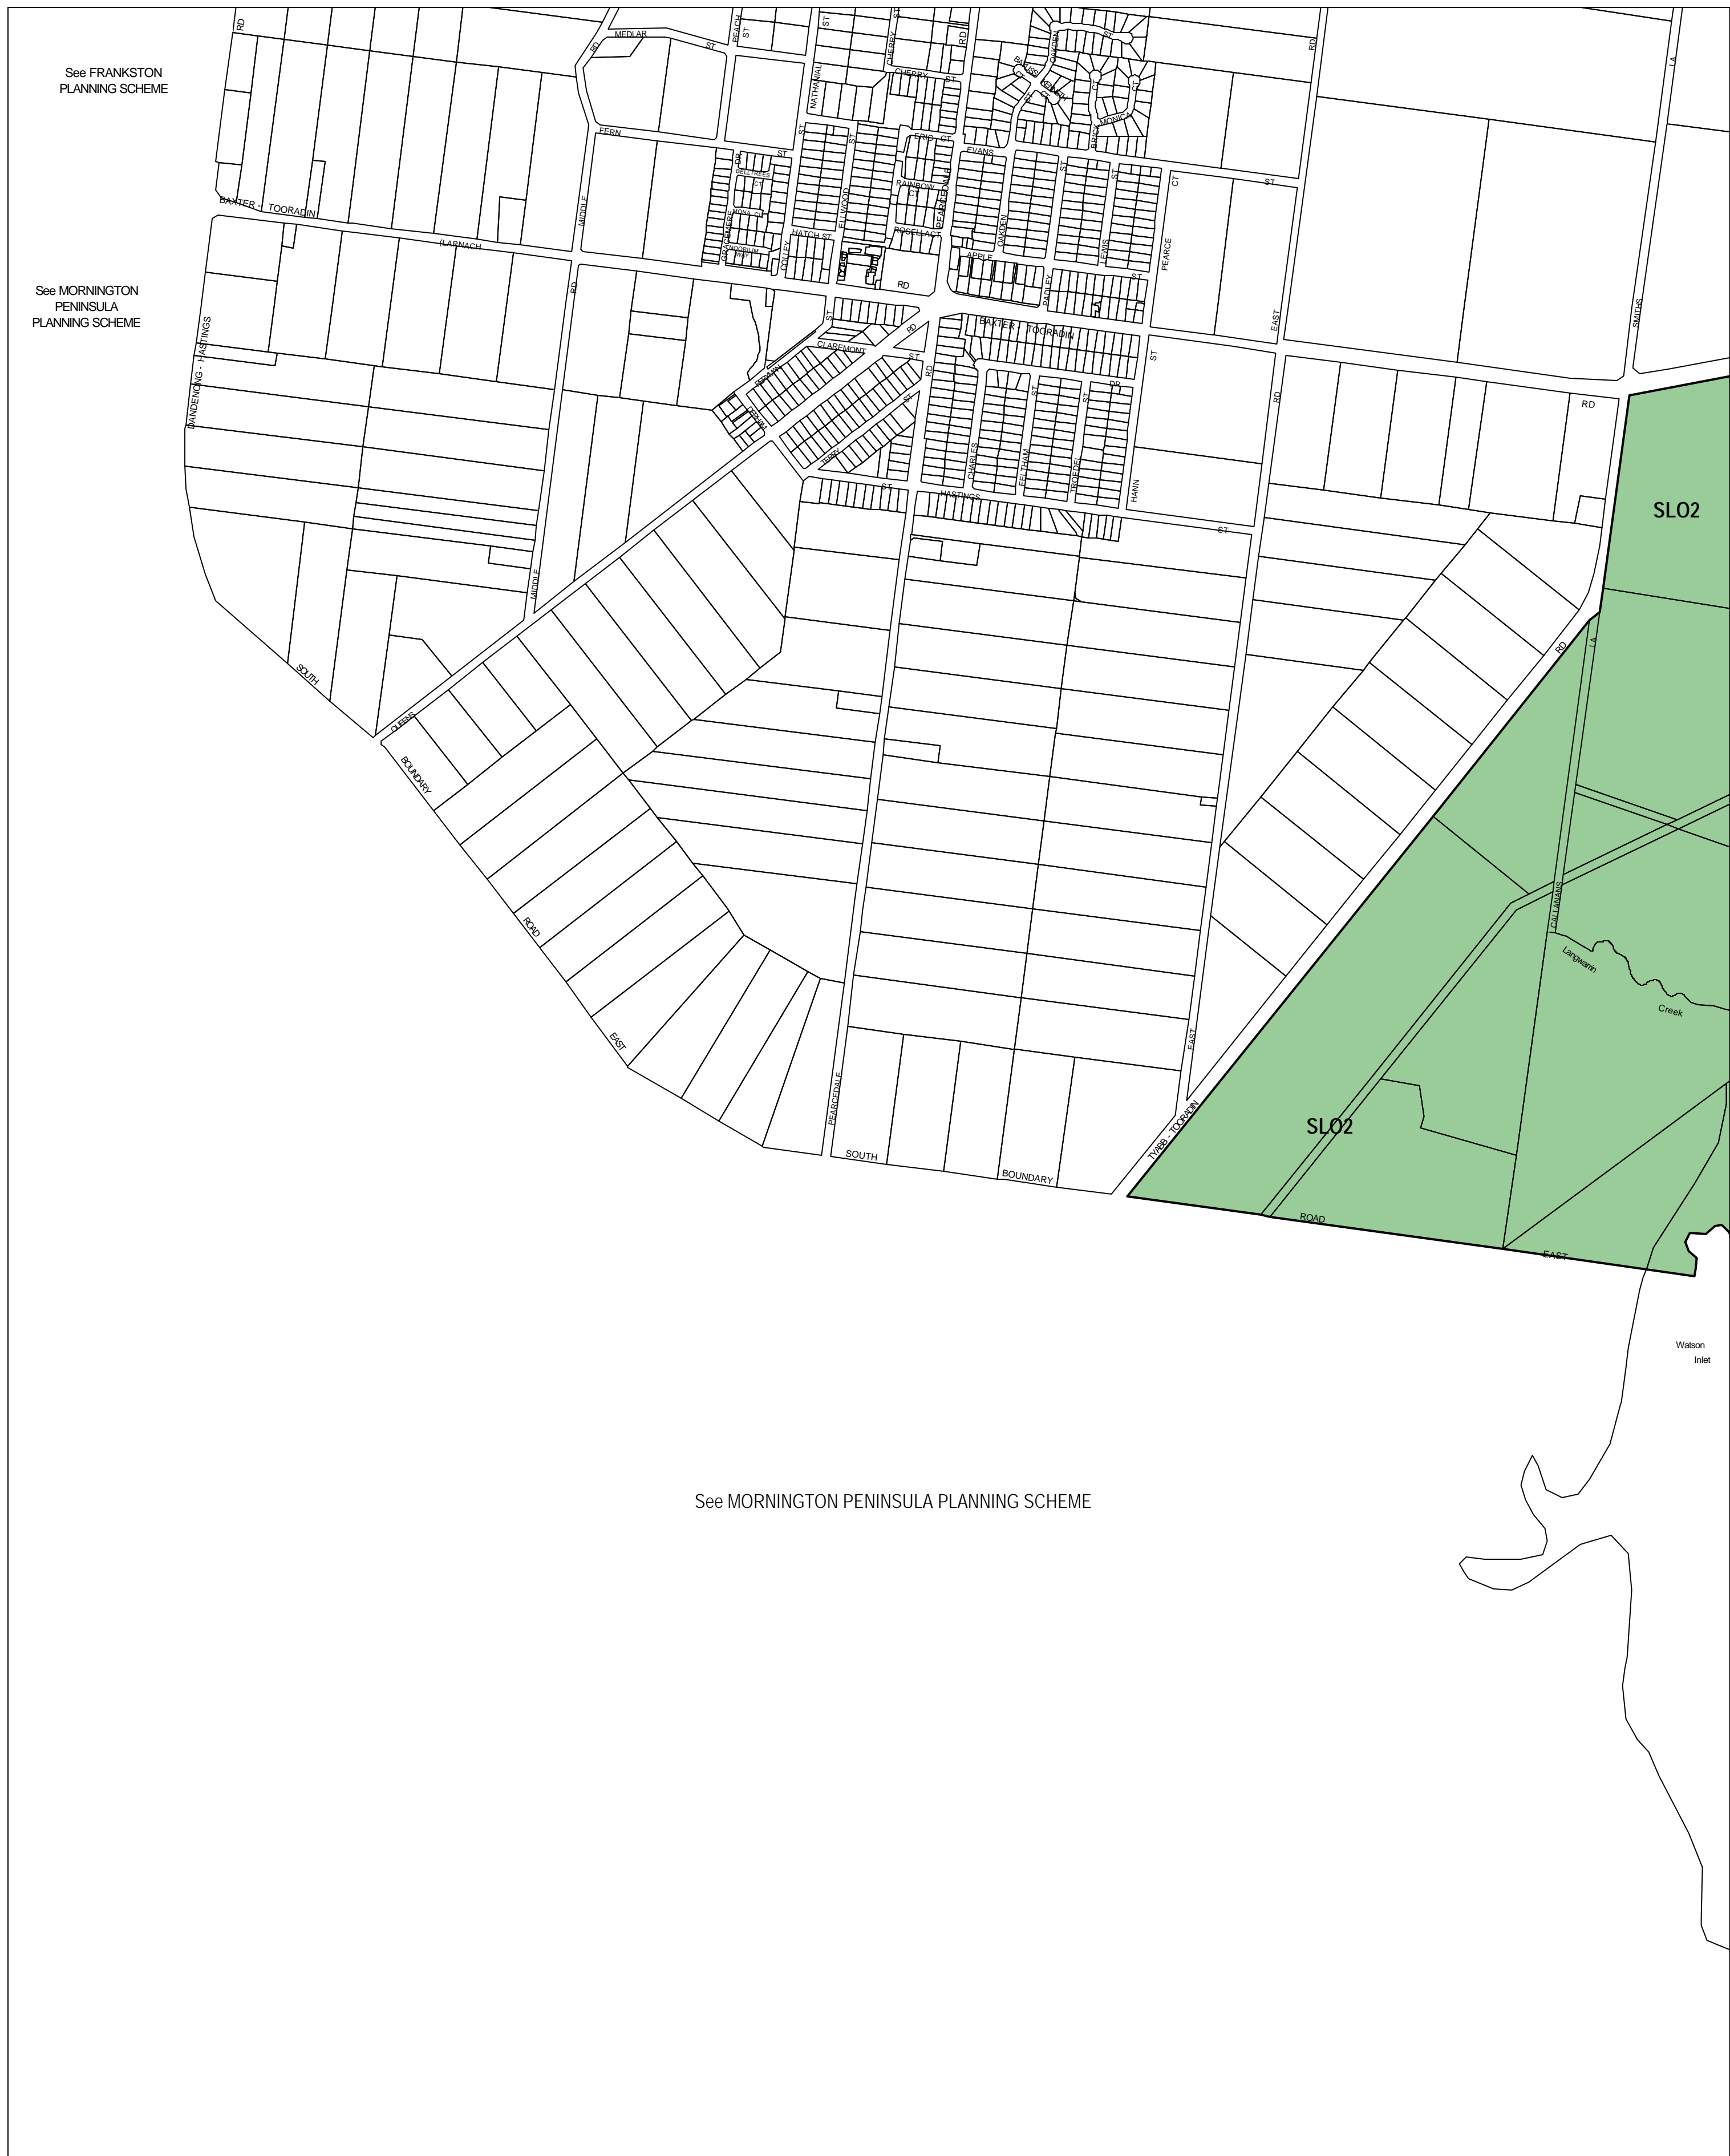

CASEY PLANNING SCHEME - LOCAL PROVISION

See FRANKSTON PLANNING SCHEME

See MORNINGTON PENINSULA PLANNING SCHEME

See MORNINGTON PENINSULA PLANNING SCHEME

Overlays

Significant Landscape Overlay - Schedule 2

AUSTRALIAN MAP GRID ZONE 55

Printed: 20/7/2007

INDEX TO ADJOINING METRIC SERIES MAP