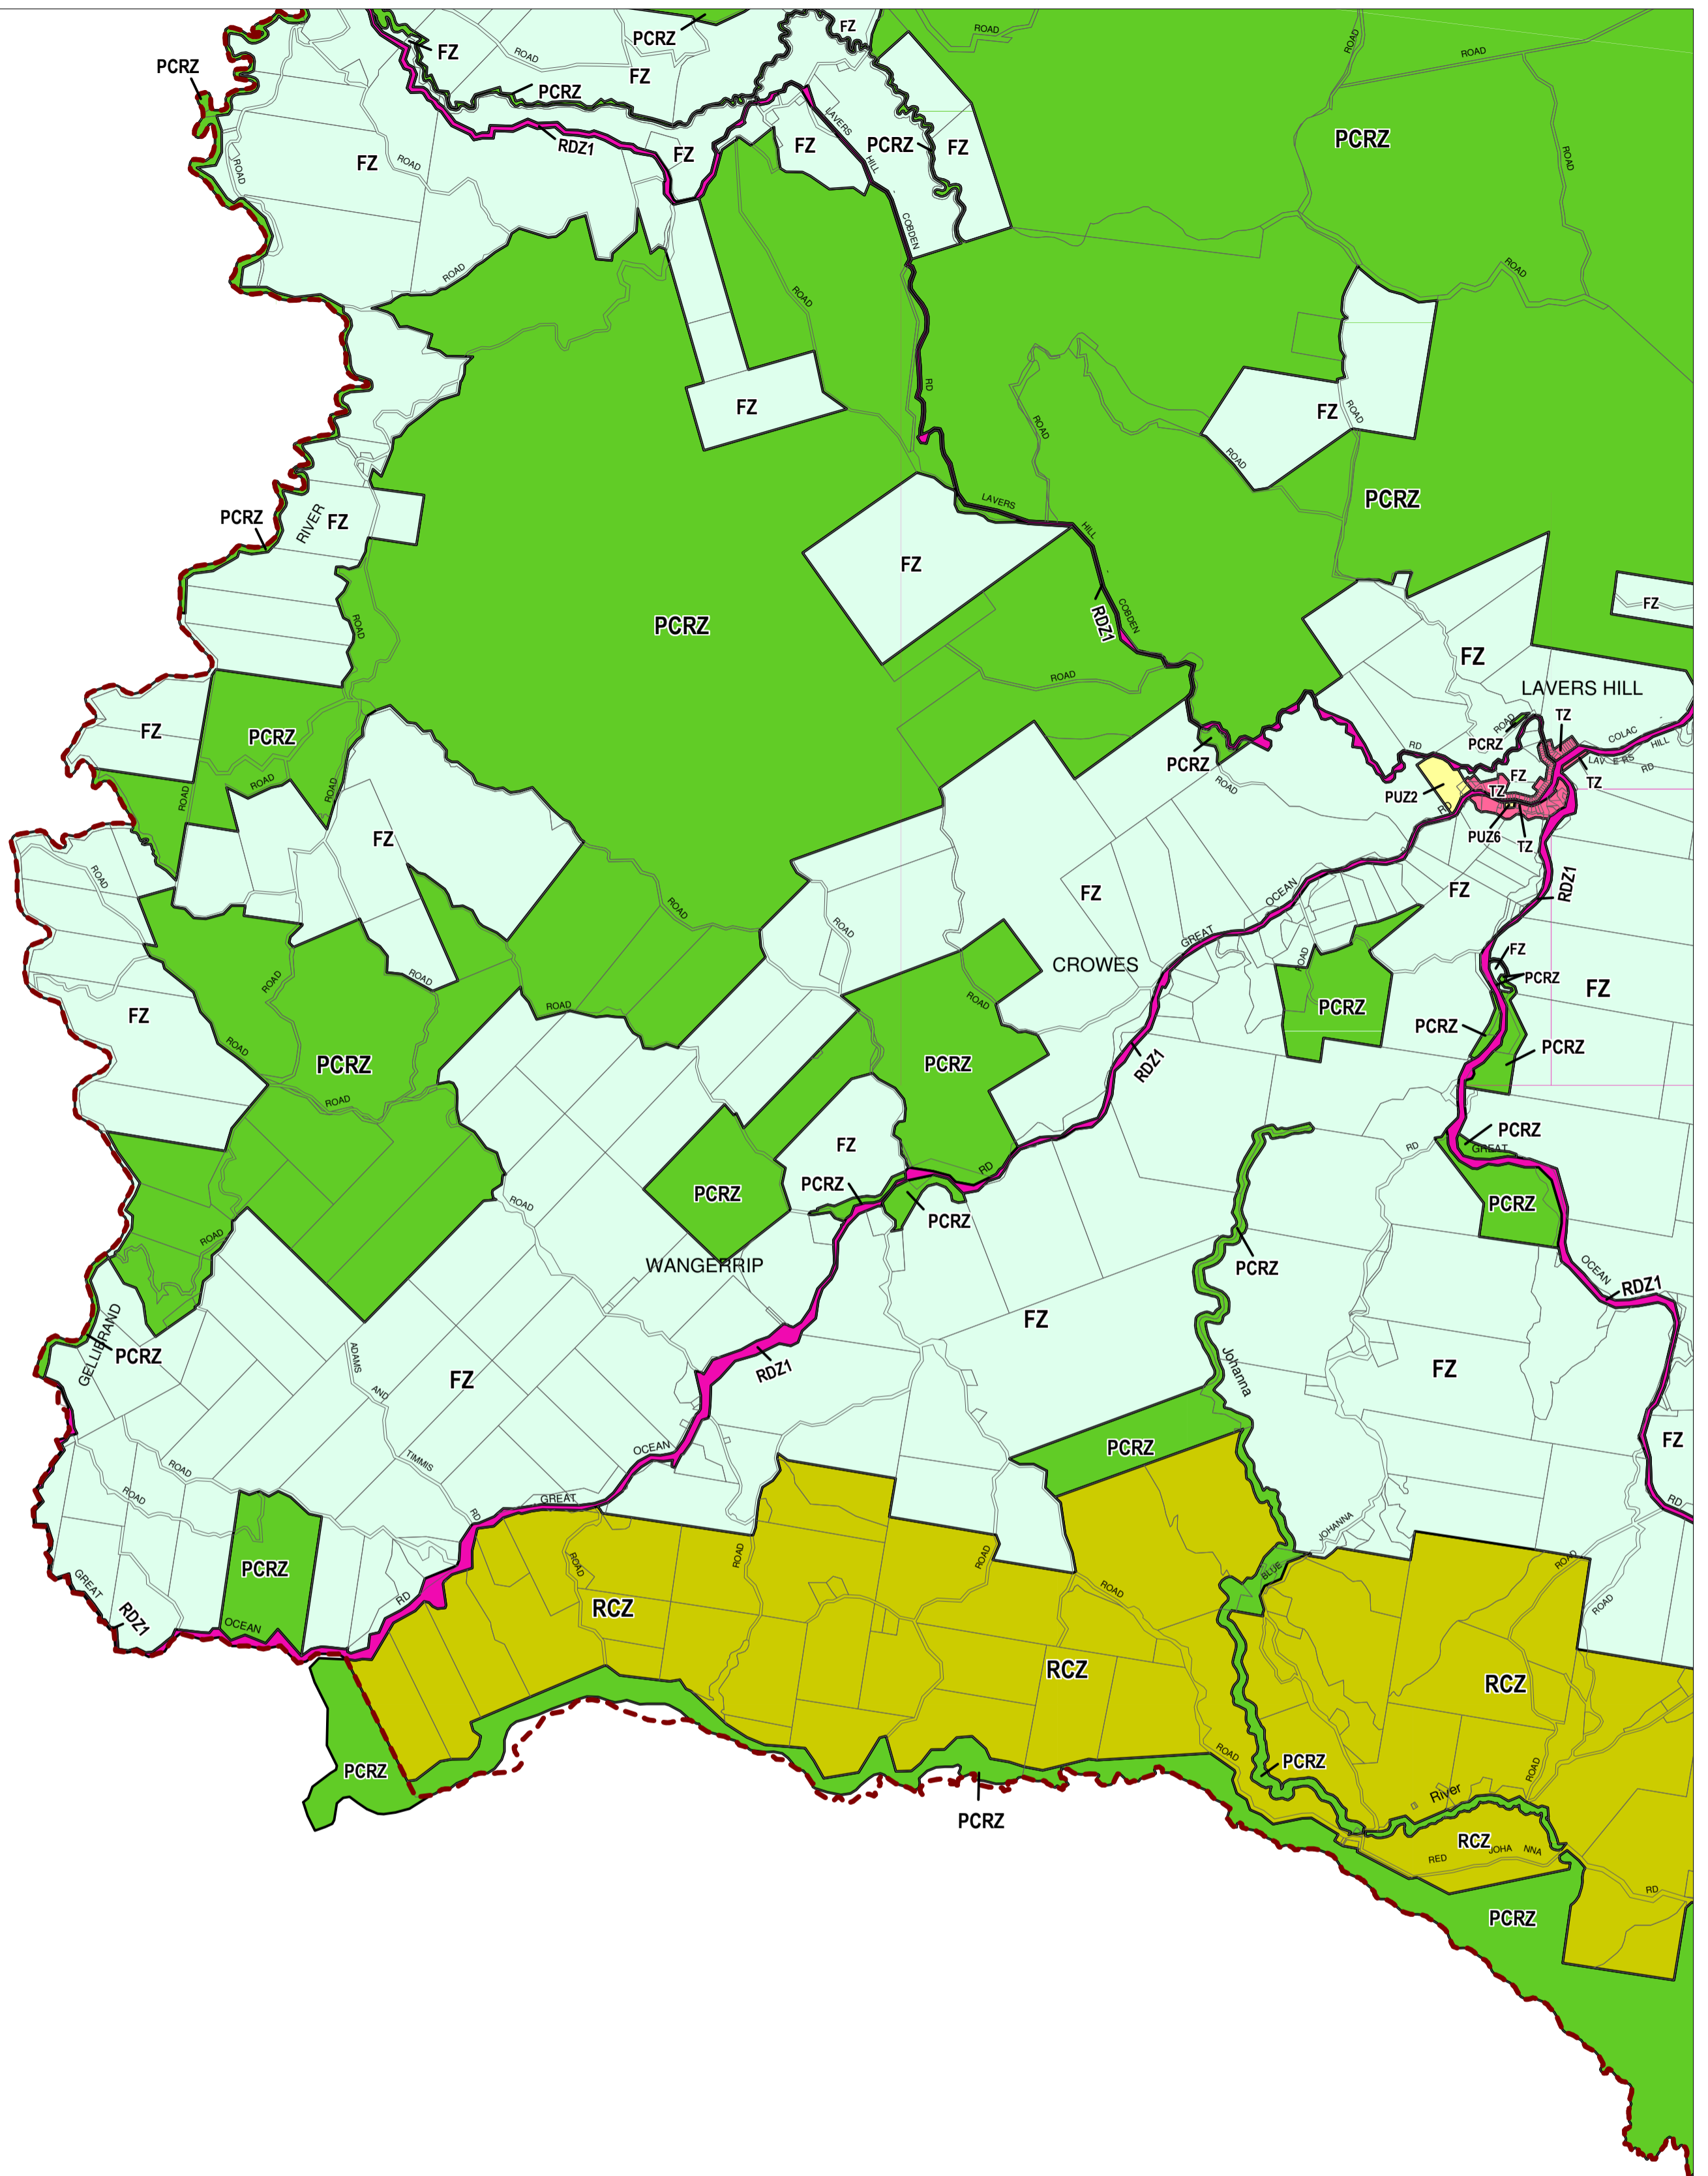

COLAC OTWAY PLANNING SCHEME - LOCAL PROVISION

AUSTRALIAN MAP GRID ZONE 54

INDEX TO ADJOINING METRIC SERIES MAP

	1	2	4
	5	6	12
	15	16	18
14	19	20	21
	25	26	27

Printed: 12/7/2013

AMENDMENT C69