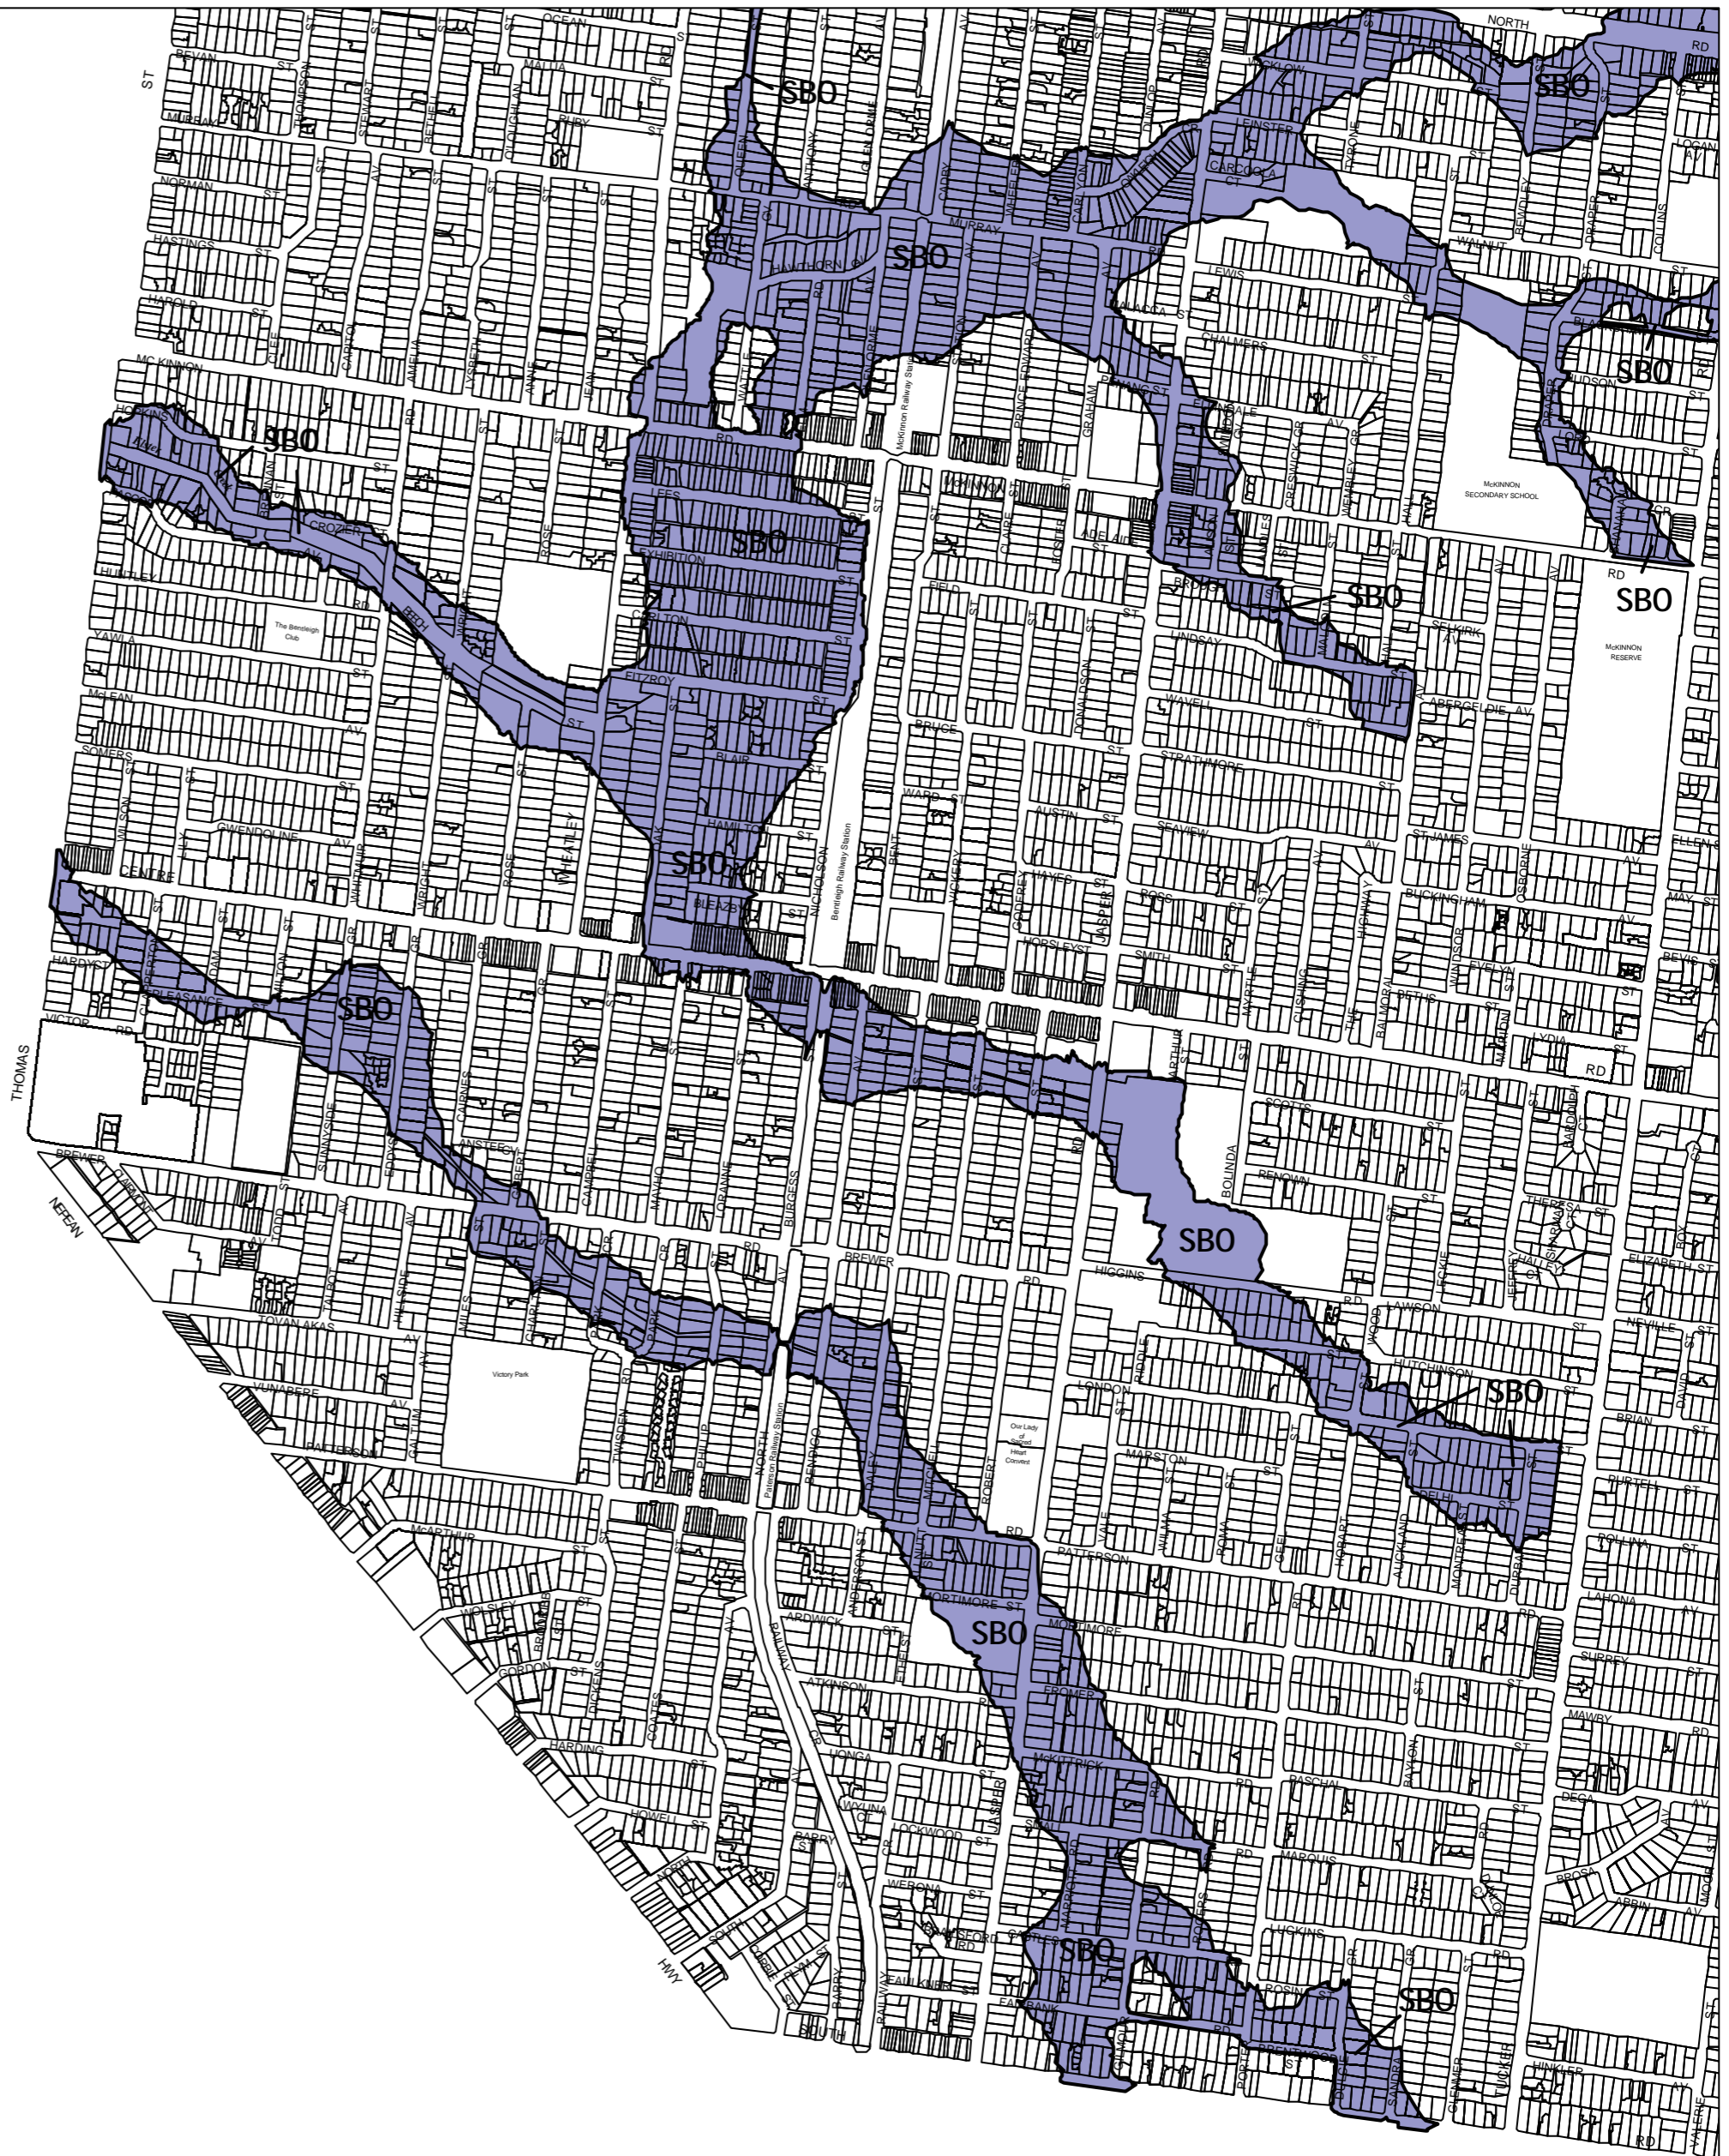

GLEN EIRA PLANNING SCHEME - LOCAL PROVISION

SEE
BAYSIDE PLANNING SCHEME

SEE
KINGSTON PLANNING SCHEME

Overlays
SBO Special Building Overlay

AUSTRALIAN MAP GRID ZONE 55

INDEX TO ADJOINING METRIC SERIES MAP

Printed: 3/7/2007

AMENDMENT C16

SPECIAL BUILDING OVERLAY

MAP No 3SBO