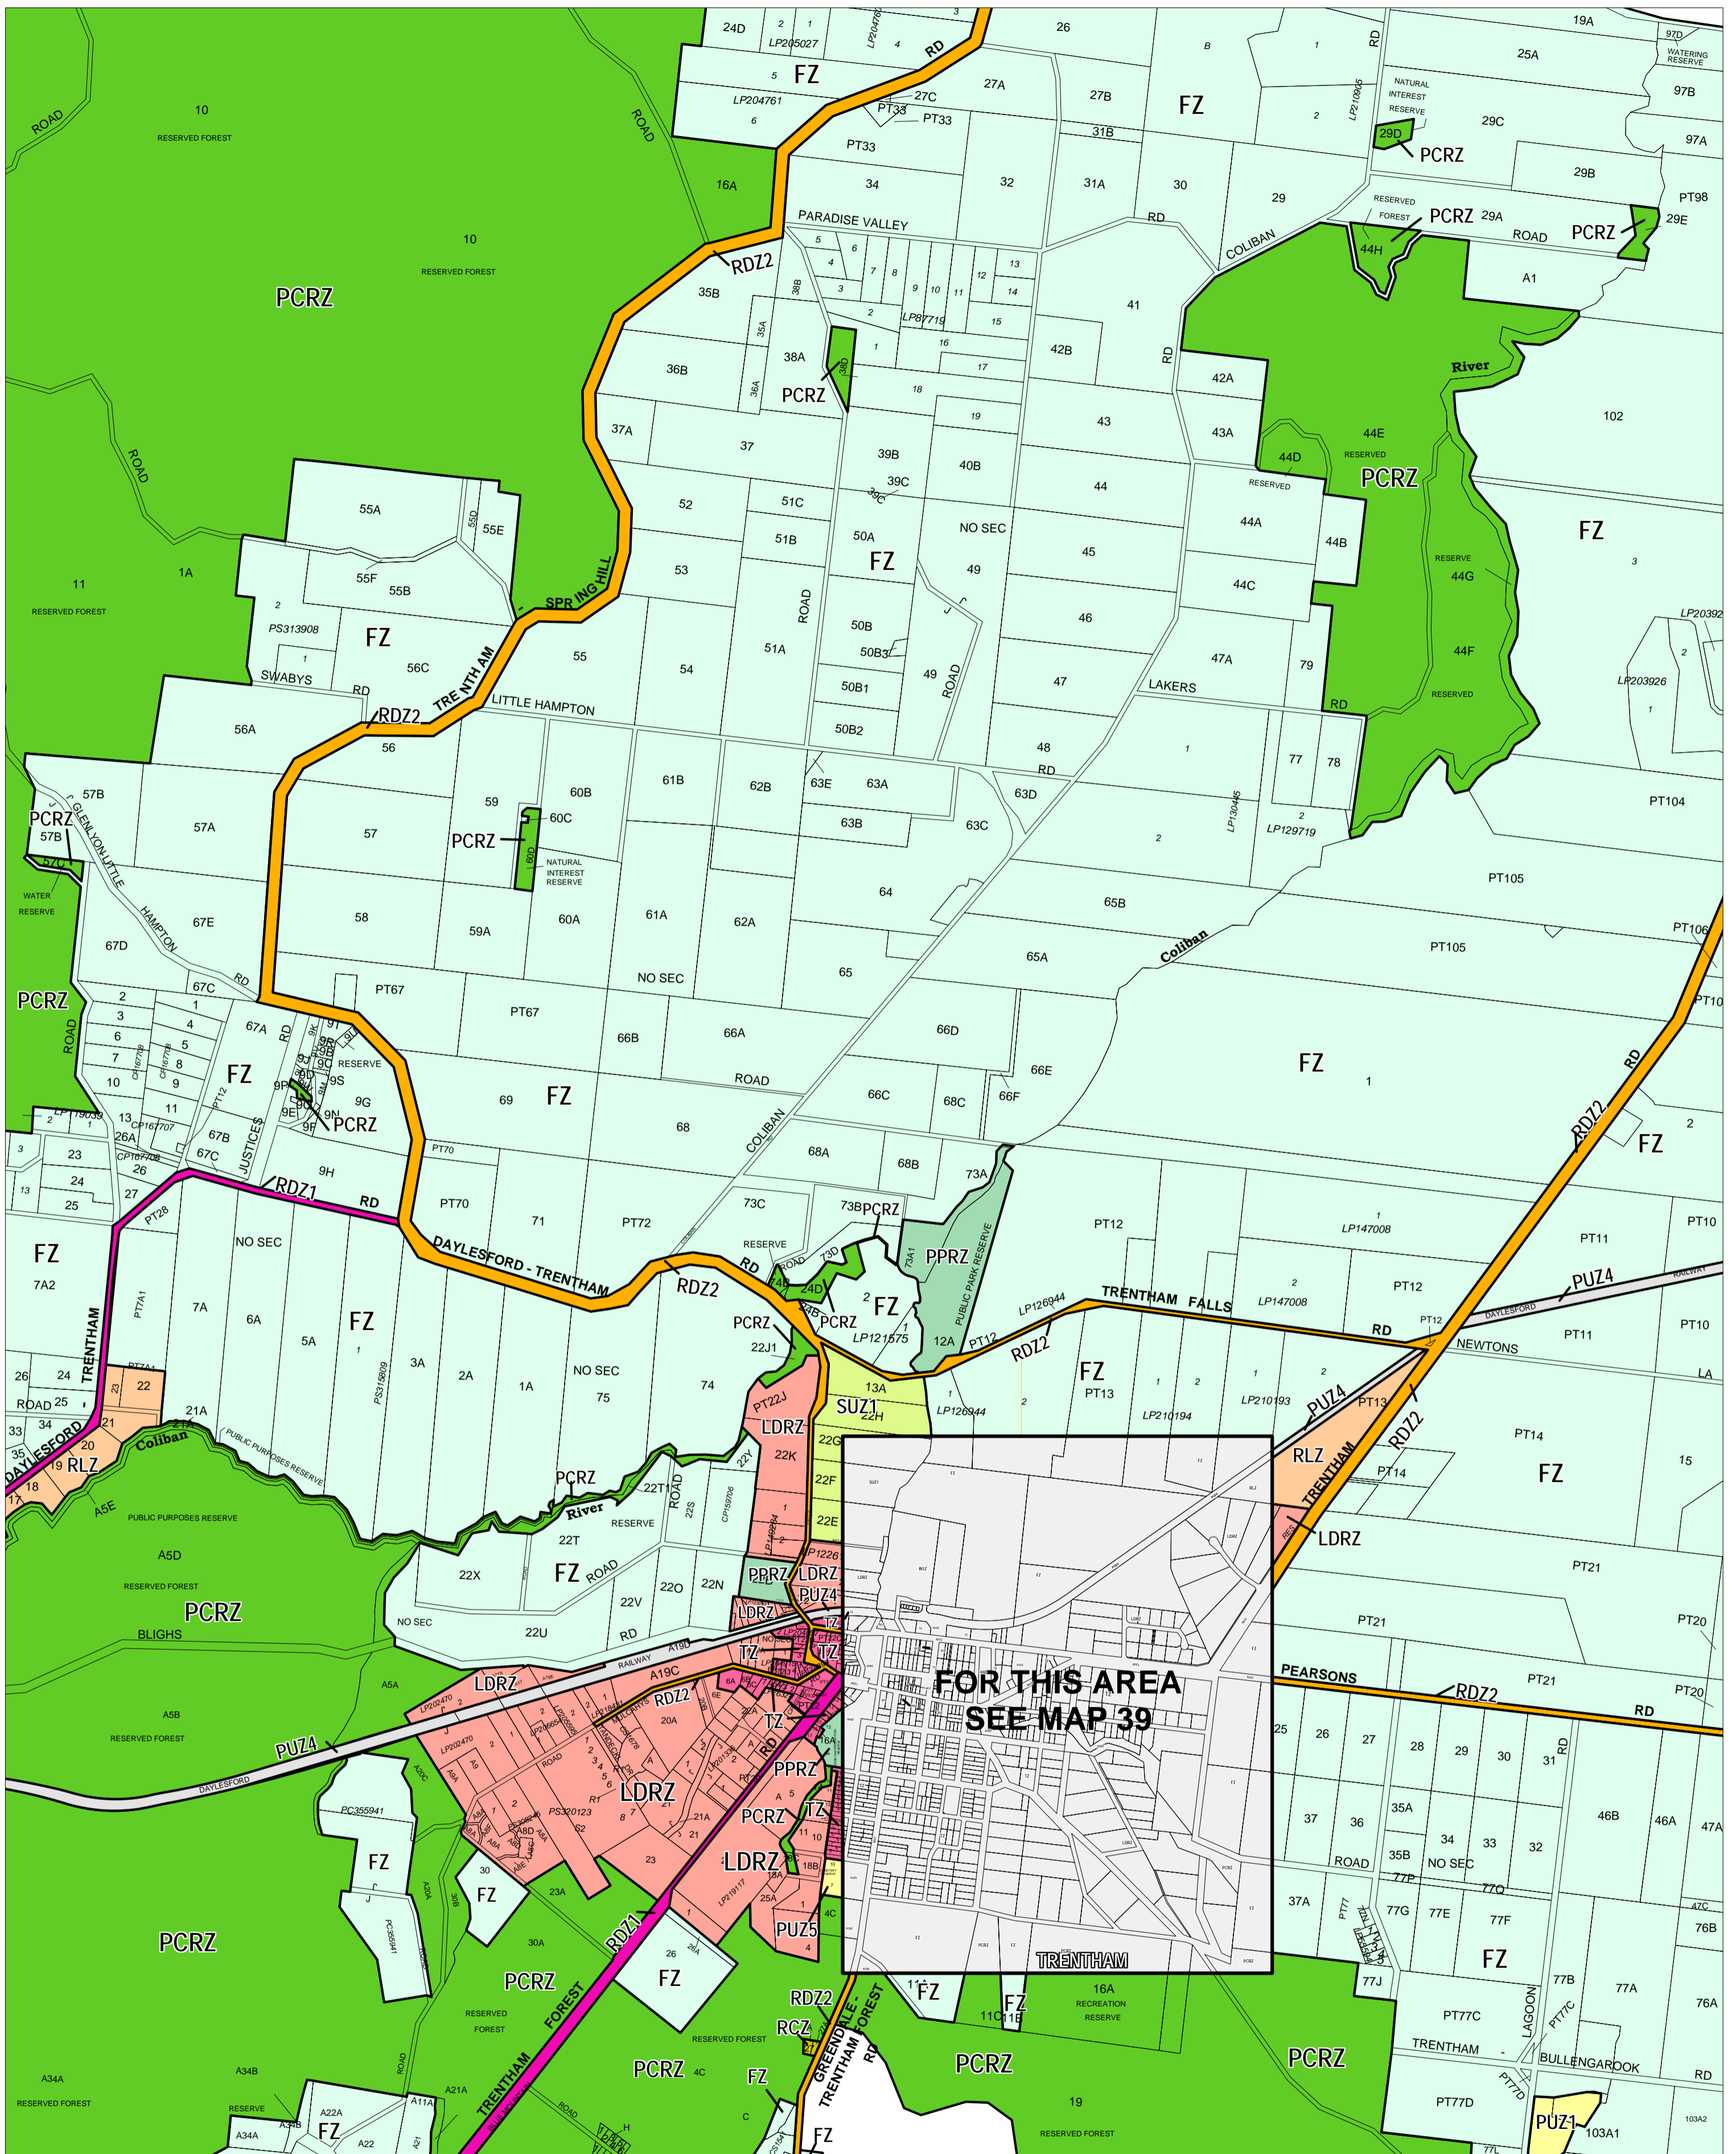

HEPBURN PLANNING SCHEME - LOCAL PROVISION

Public Land	Township Zone
PCRZ Public Conservation And Resource Zone	TZ Township Zone
PPRZ Public Park And Recreation Zone	FZ Farming Zone
PUZ5 Public Use Zone - Cemetery/Crematorium	RCZ Rural Conservation Zone
PUZ1 Public Use Zone - Service And Utility	RLZ Rural Living Zone
PUZ4 Public Use Zone - Transport	SP Special Purpose
RDZ1 Road Zone - Category 1	SUZ1 Special Use Zone - Schedule 1
RDZ2 Road Zone - Category 2	
LDRZ Low Density Residential Zone	

Printed: 11/8/2008

AMENDMENT C16