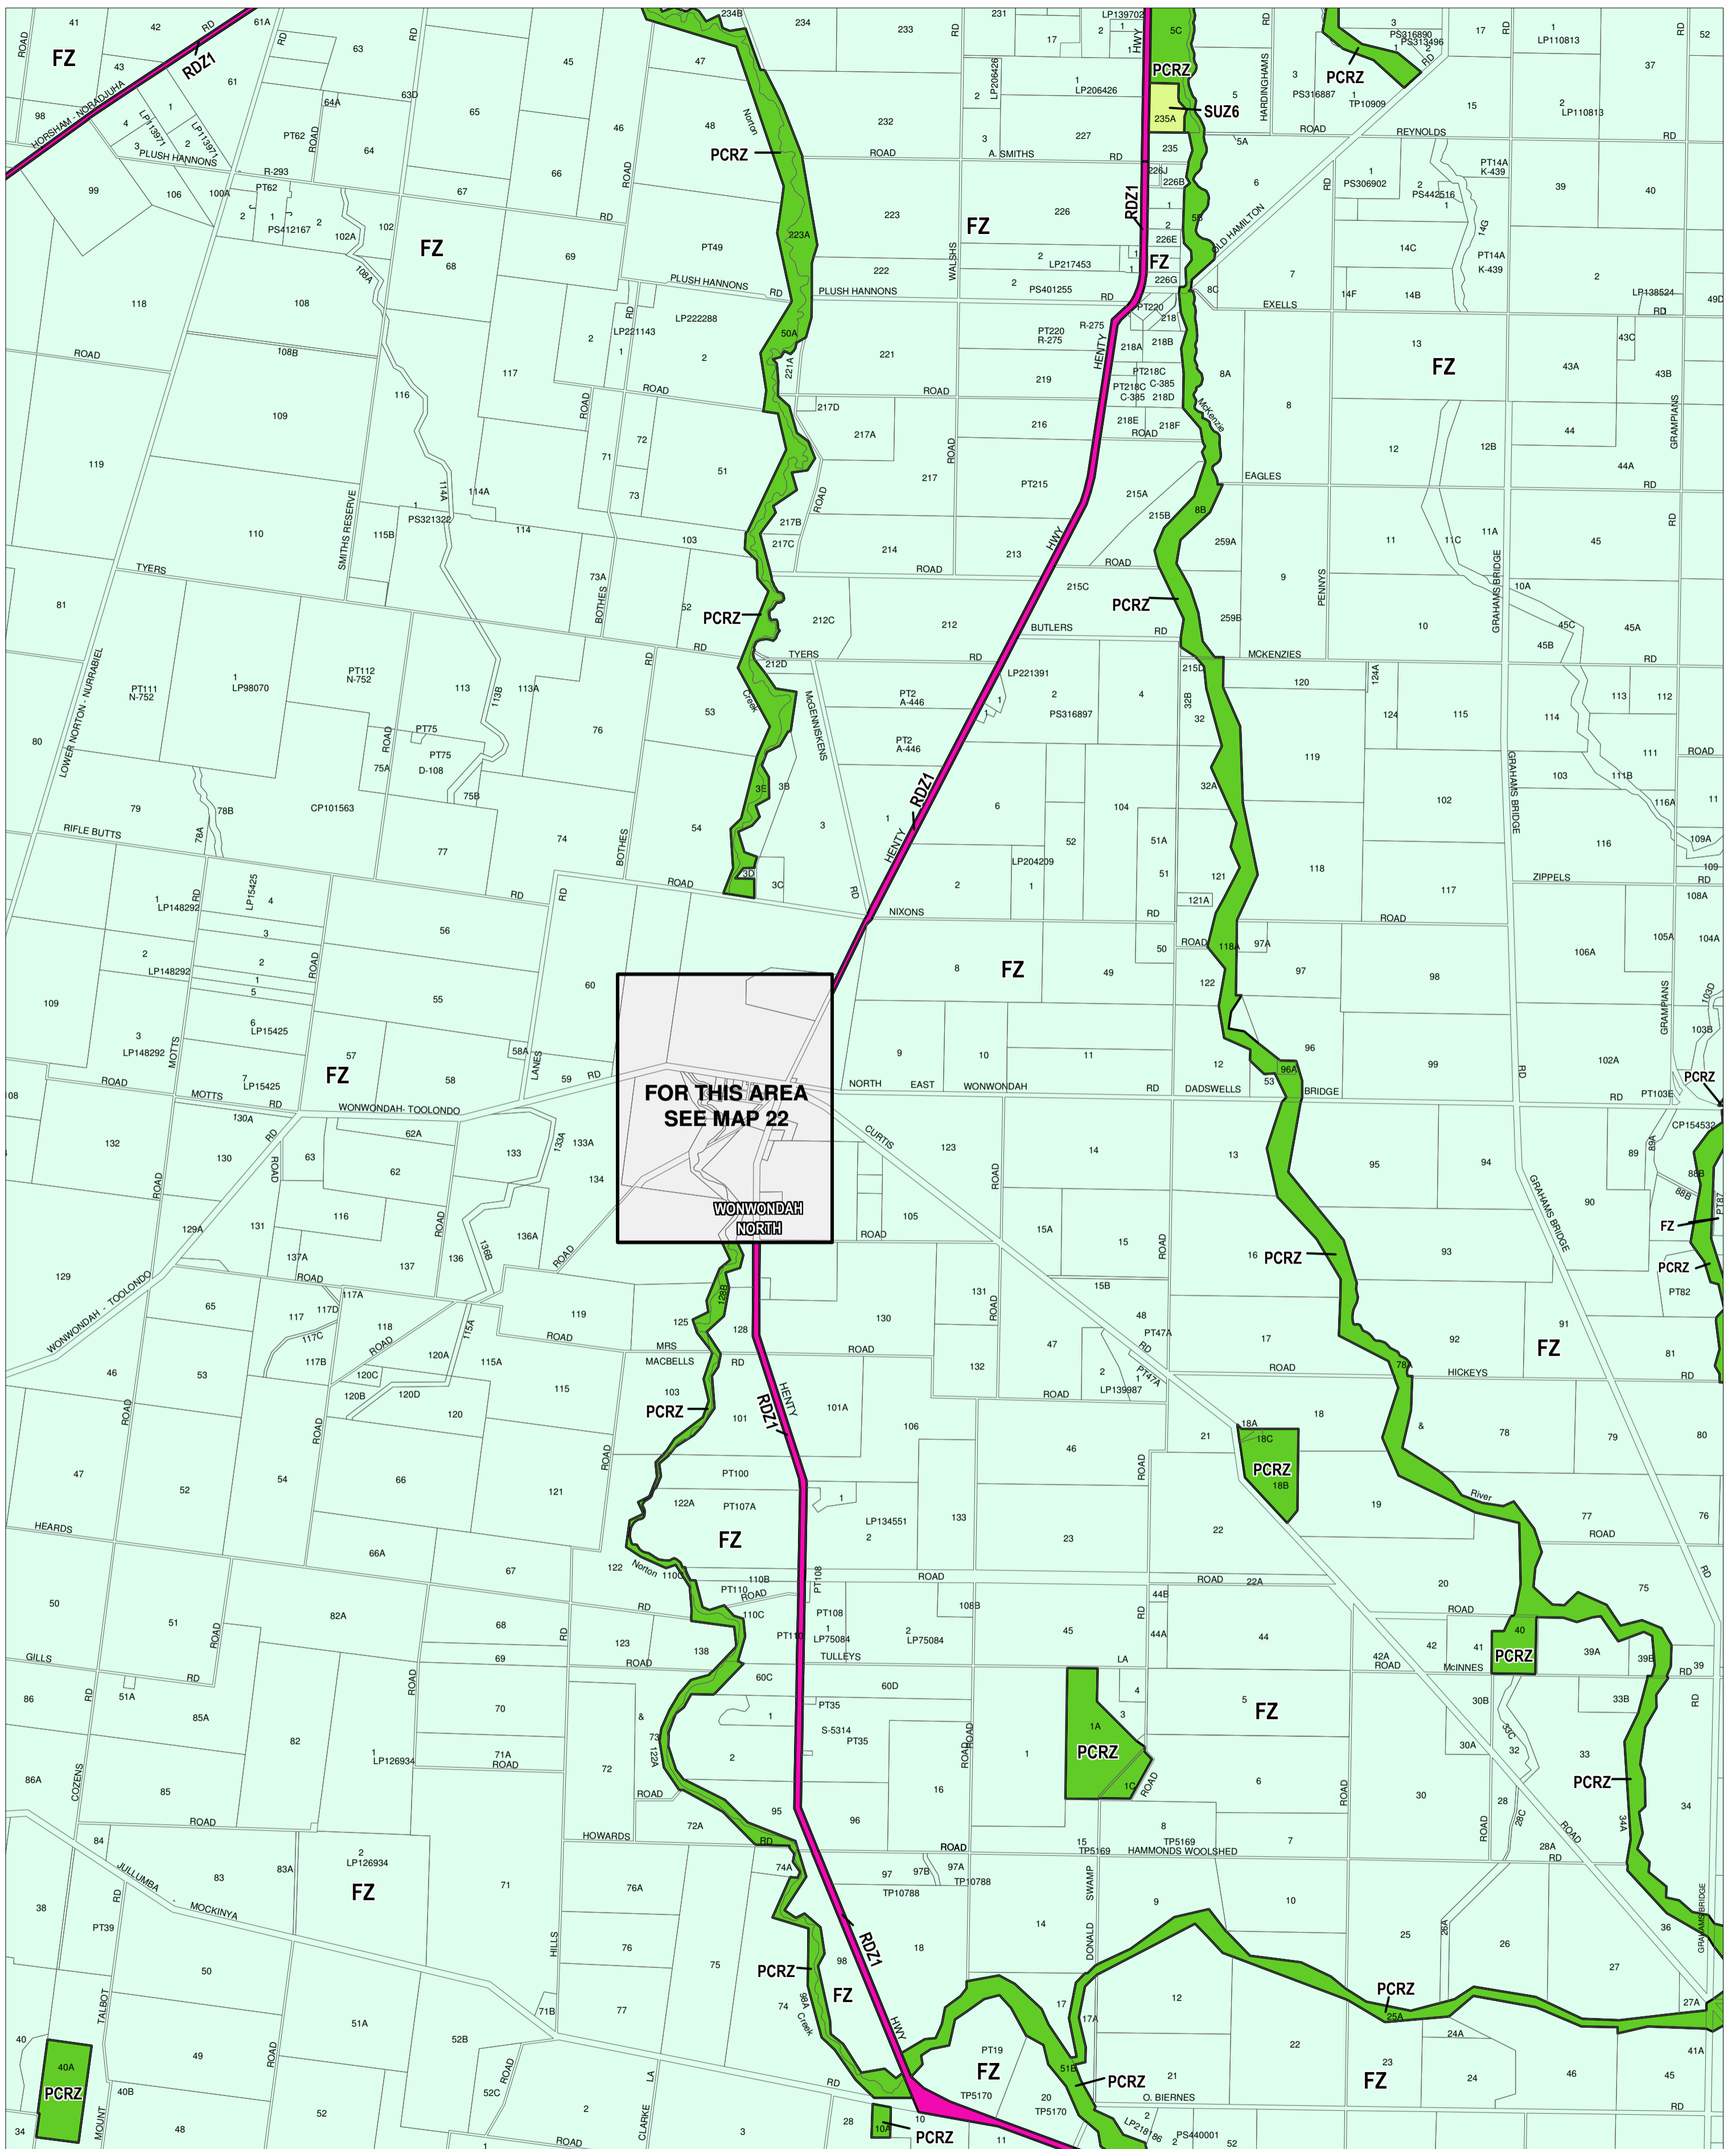

HORSHAM PLANNING SCHEME - LOCAL PROVISION

Public Land	Public Conservation And Resource Zone
Rural	FZ Farming Zone
Special Purpose	SUZ6 Special Use Zone - Schedule 6
	PCRZ Public Conservation And Resource Zone
	RDZ1 Road Zone - Category 1

Printed: 17/5/2013

AMENDMENT C55