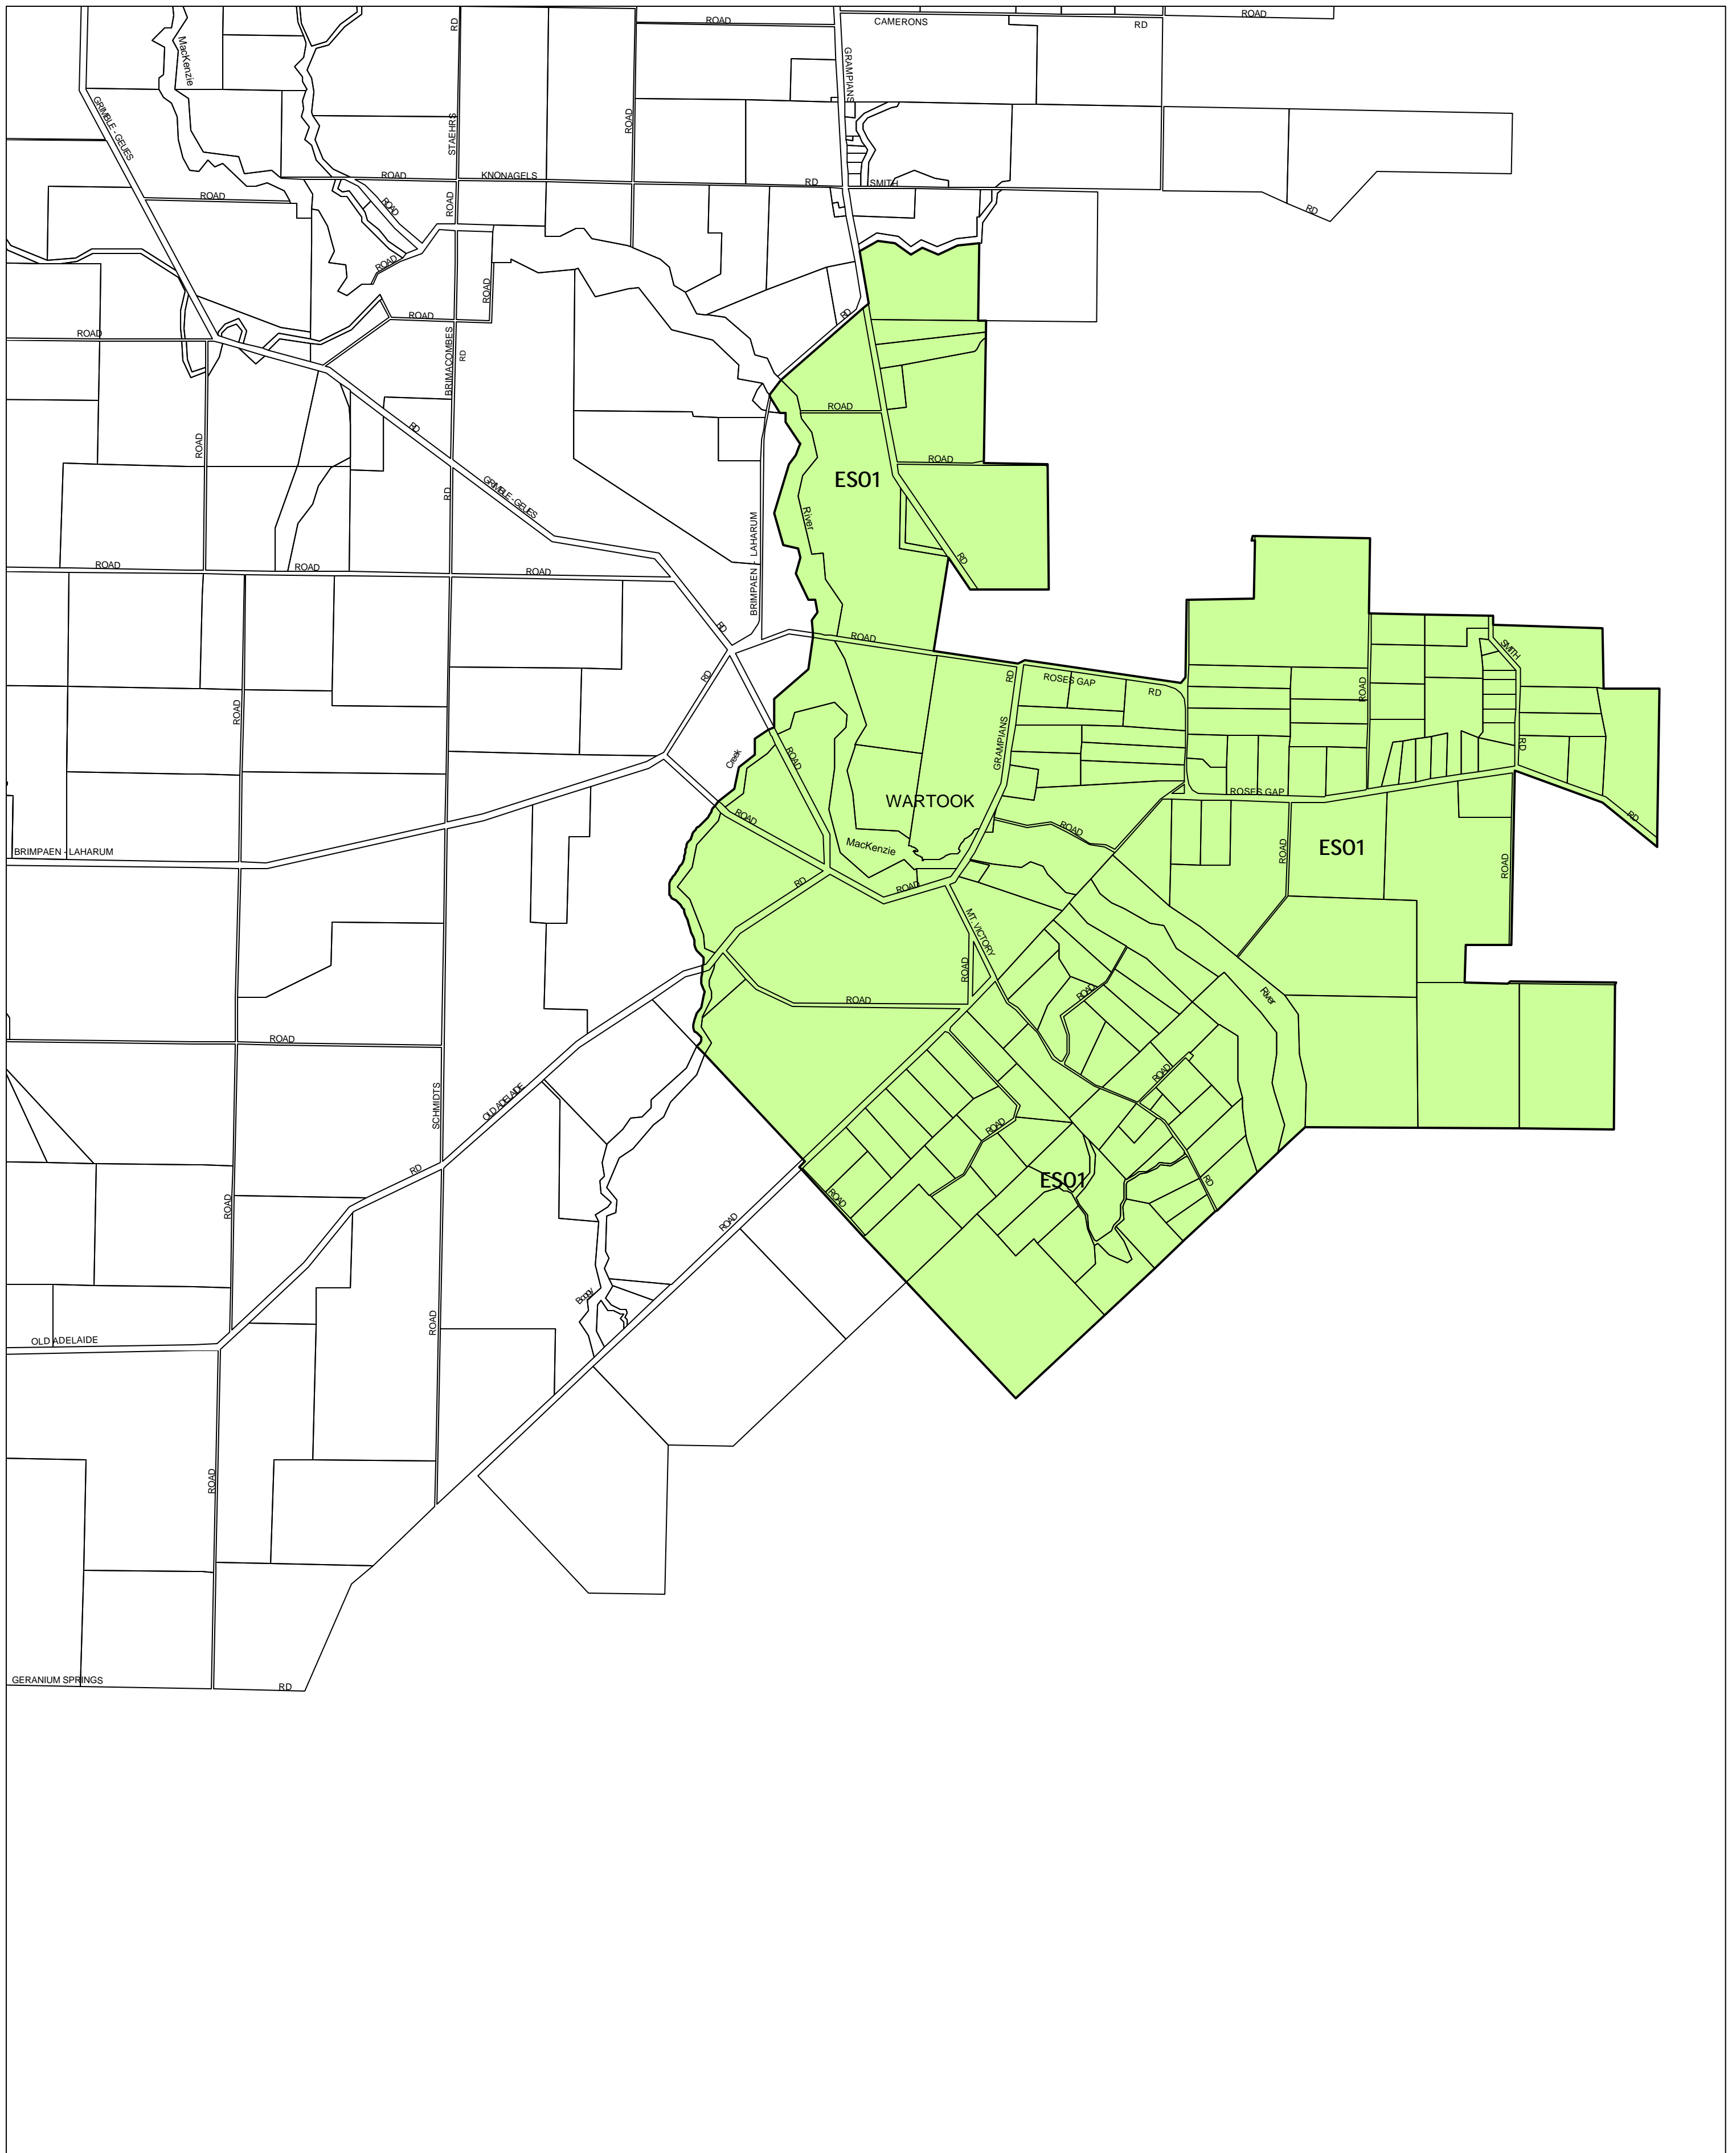

HORSHAM PLANNING SCHEME - LOCAL PROVISION

Overlays
ES01 Environmental Significance Overlay - Schedule 1

AUSTRALIAN MAP GRID ZONE 54

Printed: 19/6/2007

AMENDMENT C5