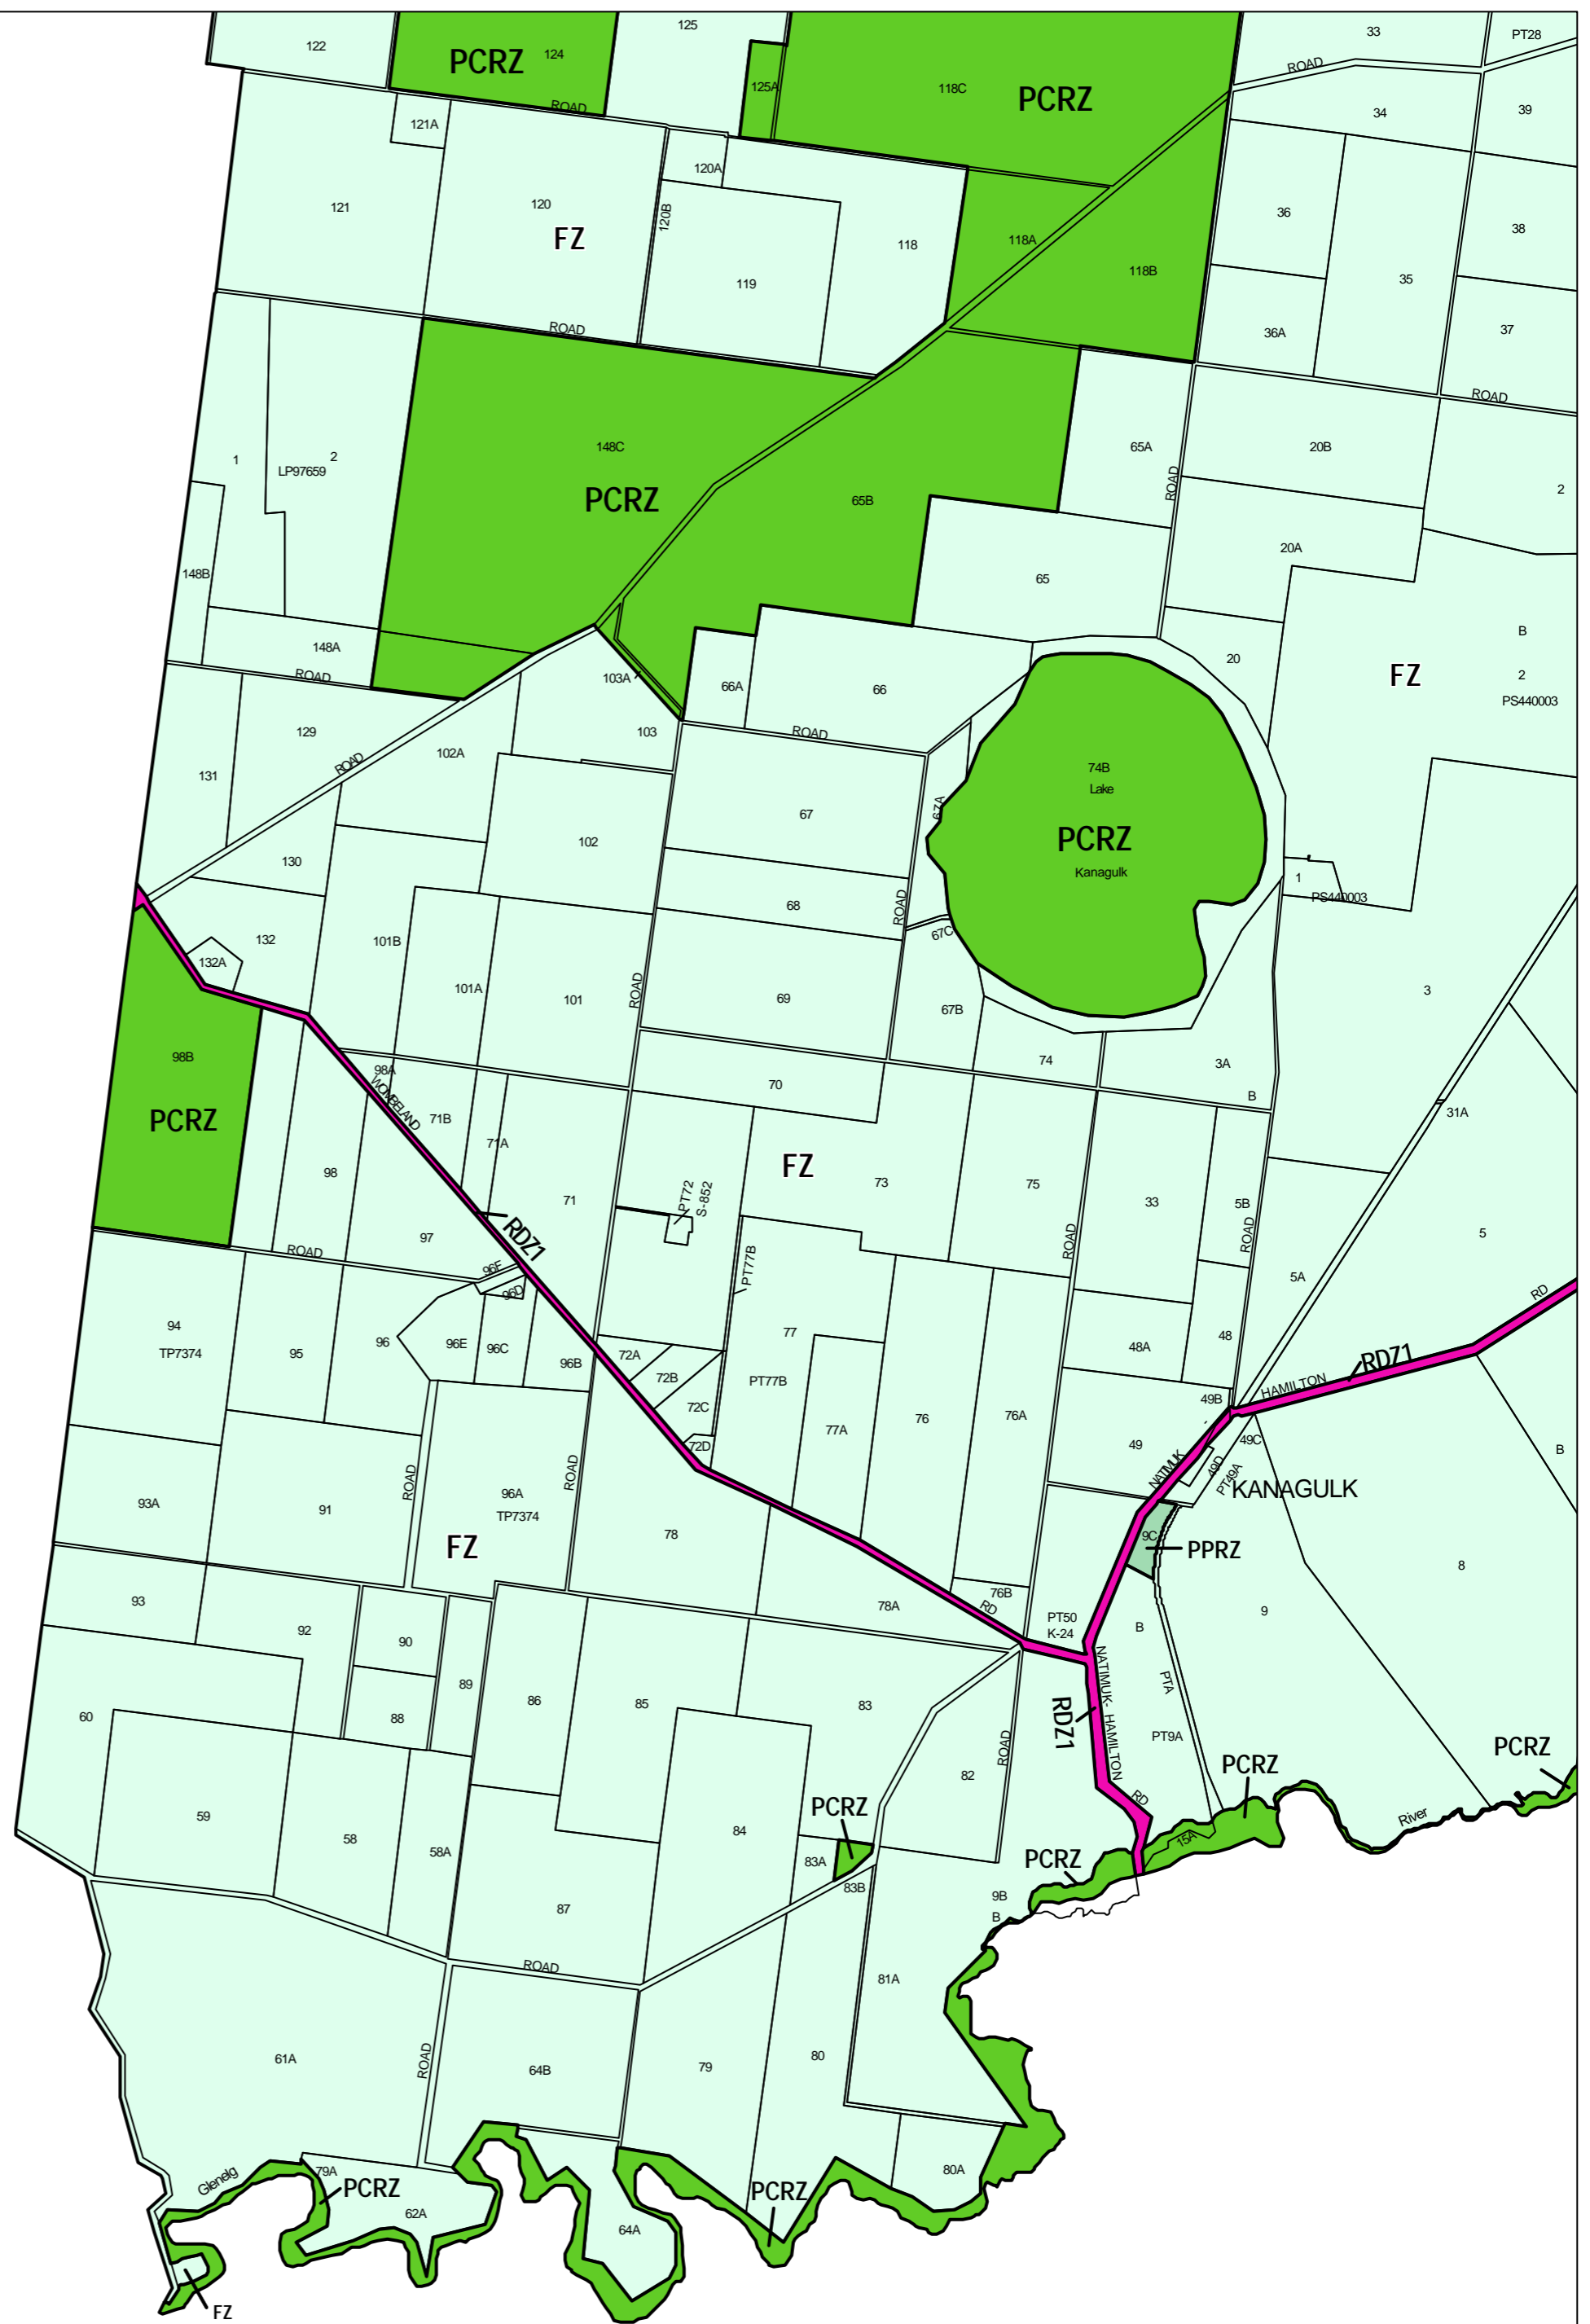

HORSHAM PLANNING SCHEME - LOCAL PROVISION

1. **Public Land**
2. Public Conservation And Resource Zone
   - Public Park And Recreation Zone
   - Road Zone - Category 1
3. **Rural**
4. Farming Zone

AUSTRALIAN MAP GRID ZONE 54

Printed: 12/7/2007

AMENDMENT C40