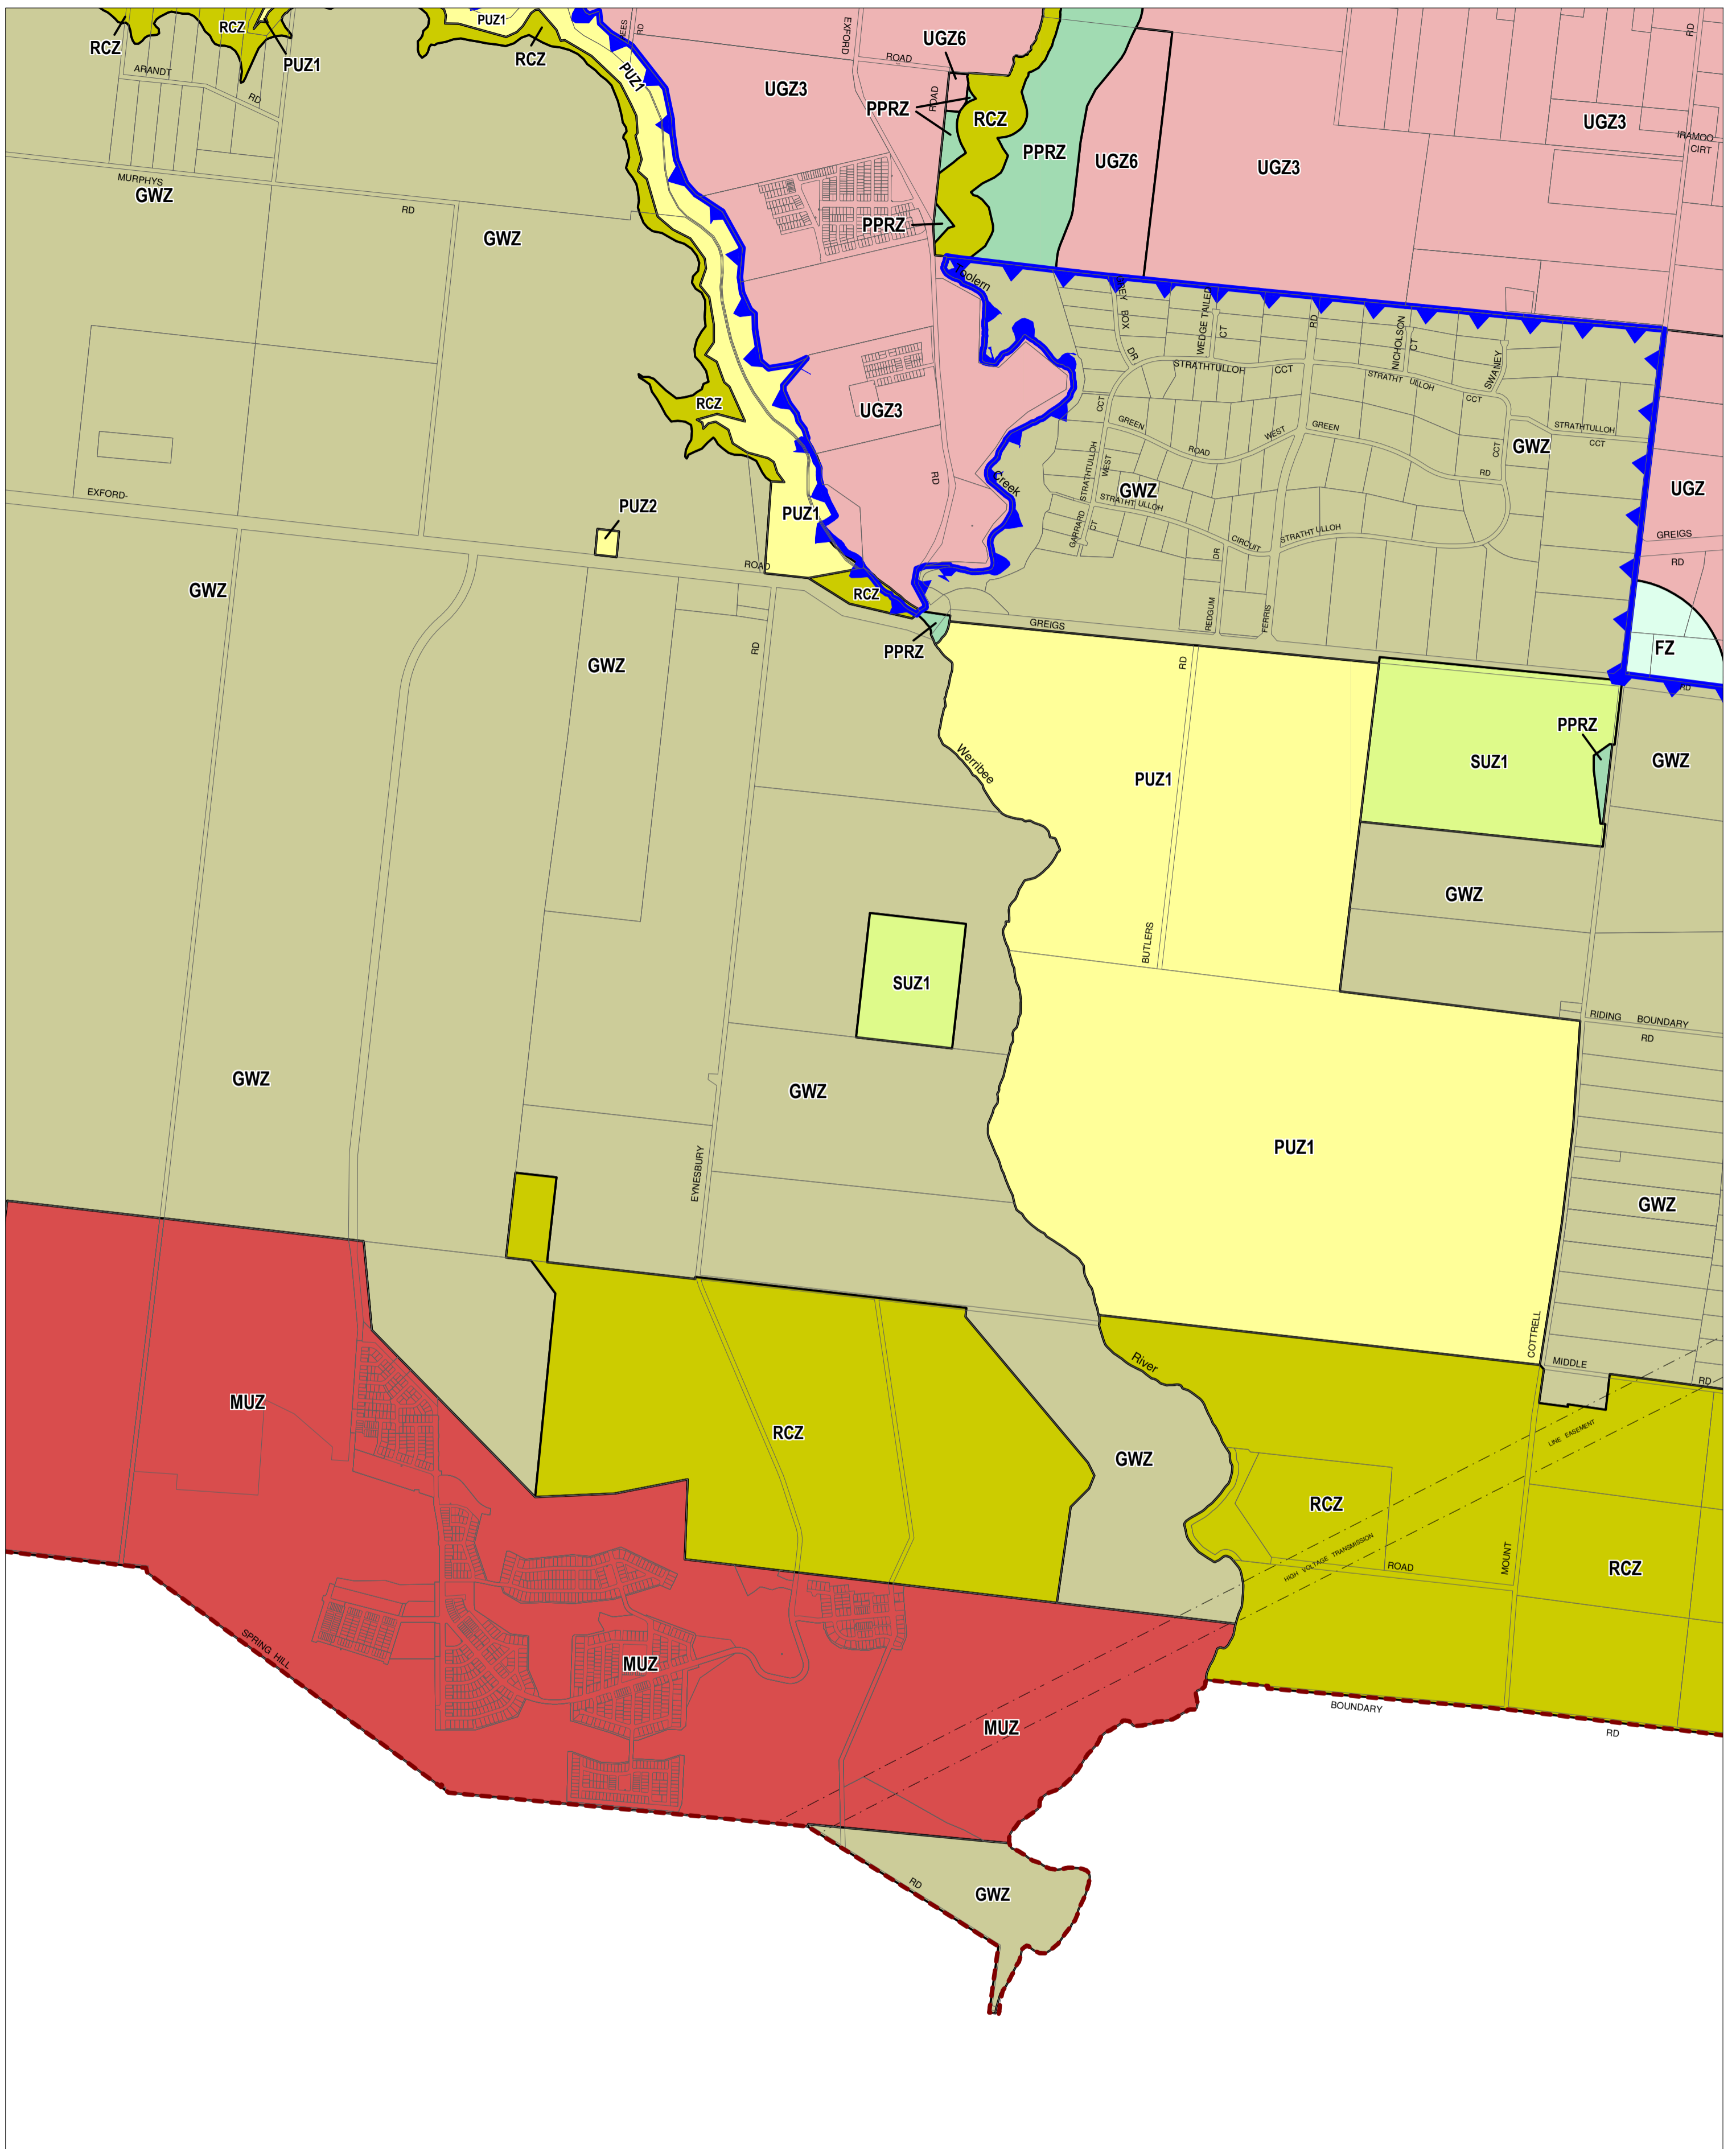

MELTON PLANNING SCHEME - LOCAL PROVISION

Public Land		Special Purpose	
PPRZ	Public Park And Recreation Zone	SUZ1	Special Use Zone - Schedule 1
PUZ2	Public Use Zone - Education	UGZ	Urban Growth Zone
PUZ1	Public Use Zone - Service And Utility	UGZ3	Urban Growth Zone - Schedule 3
		UGZ6	Urban Growth Zone - Schedule 6
Residential			
MUZ	Mixed Use Zone		
Rural			
FZ	Farming Zone		
GWZ	Green Wedge Zone		
RCZ	Rural Conservation Zone		

AUSTRALIAN MAP GRID ZONE 55

Printed: 20/10/2014

AMENDMENT C122