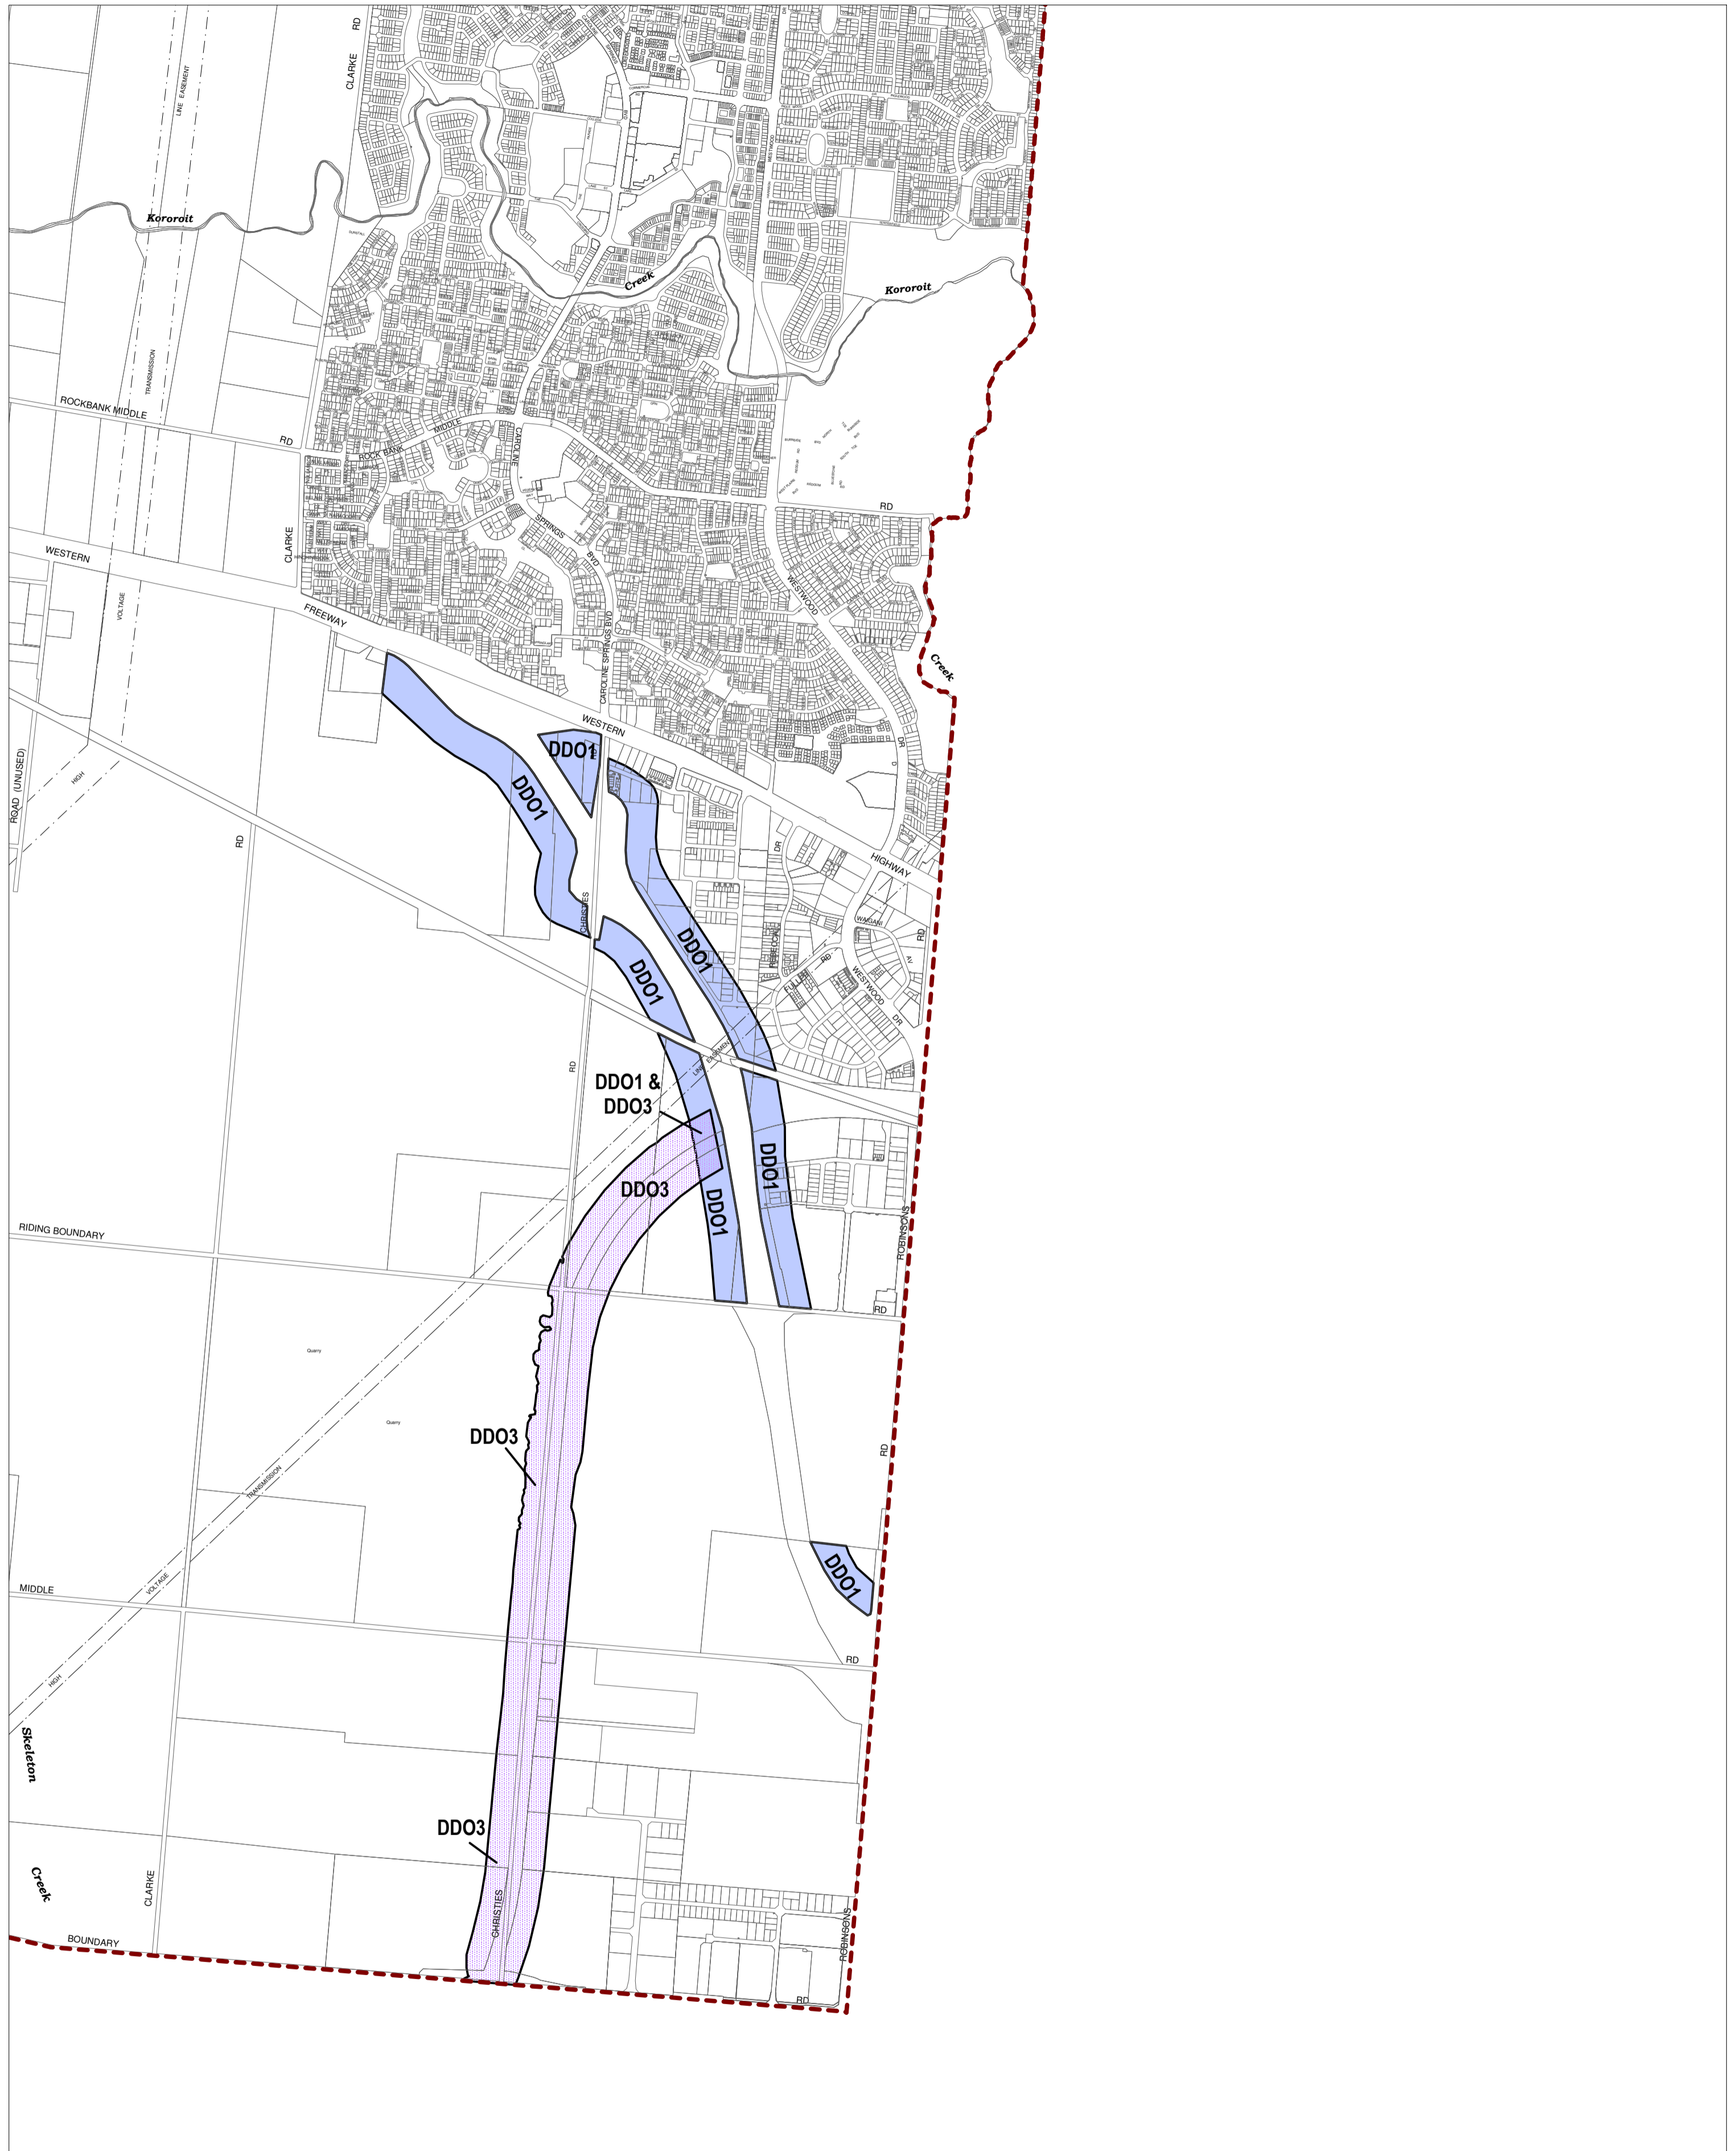

MELTON PLANNING SCHEME - LOCAL PROVISION

Overlays	
	Design And Development Overlay - Schedule 1
	Design And Development Overlay - Schedule 3

AUSTRALIAN MAP GRID ZONE 55

Printed: 8/11/2013

AMENDMENT C150