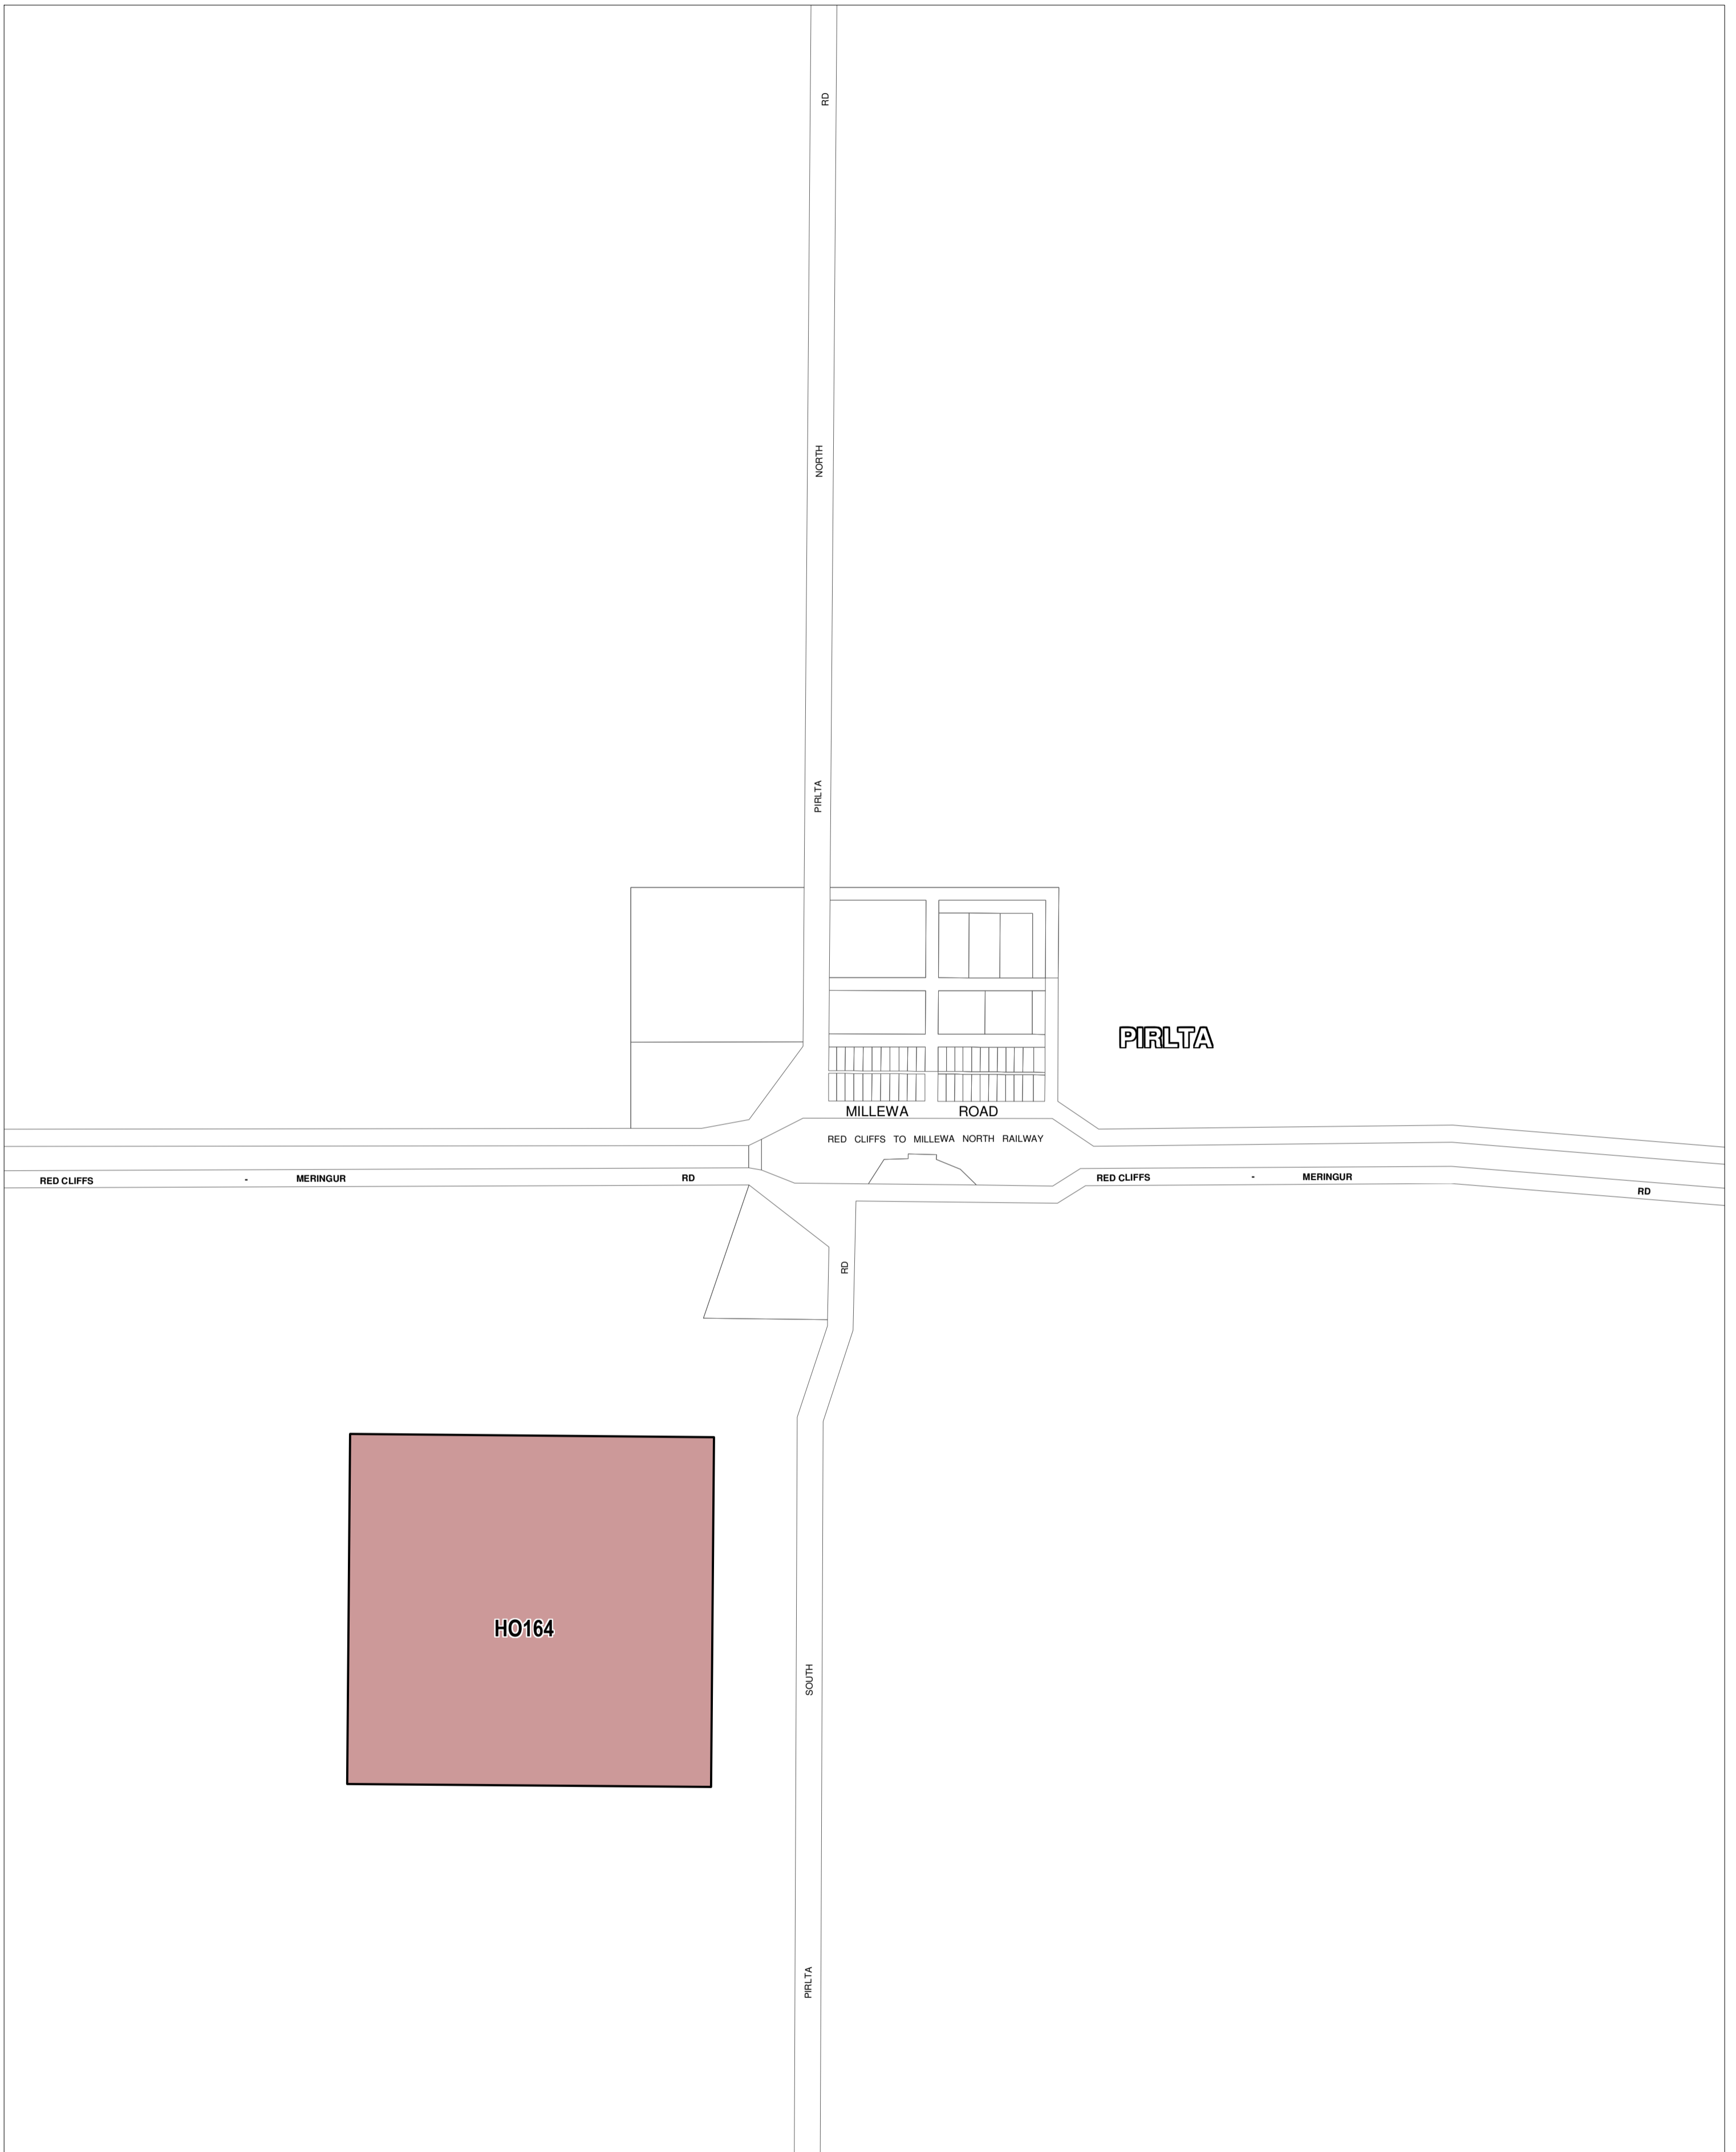

MILDURA PLANNING SCHEME - LOCAL PROVISION

Overlays

HO Heritage Overlay

AUSTRALIAN MAP GRID ZONE 54

Printed: 23/4/2013

AMENDMENT C51