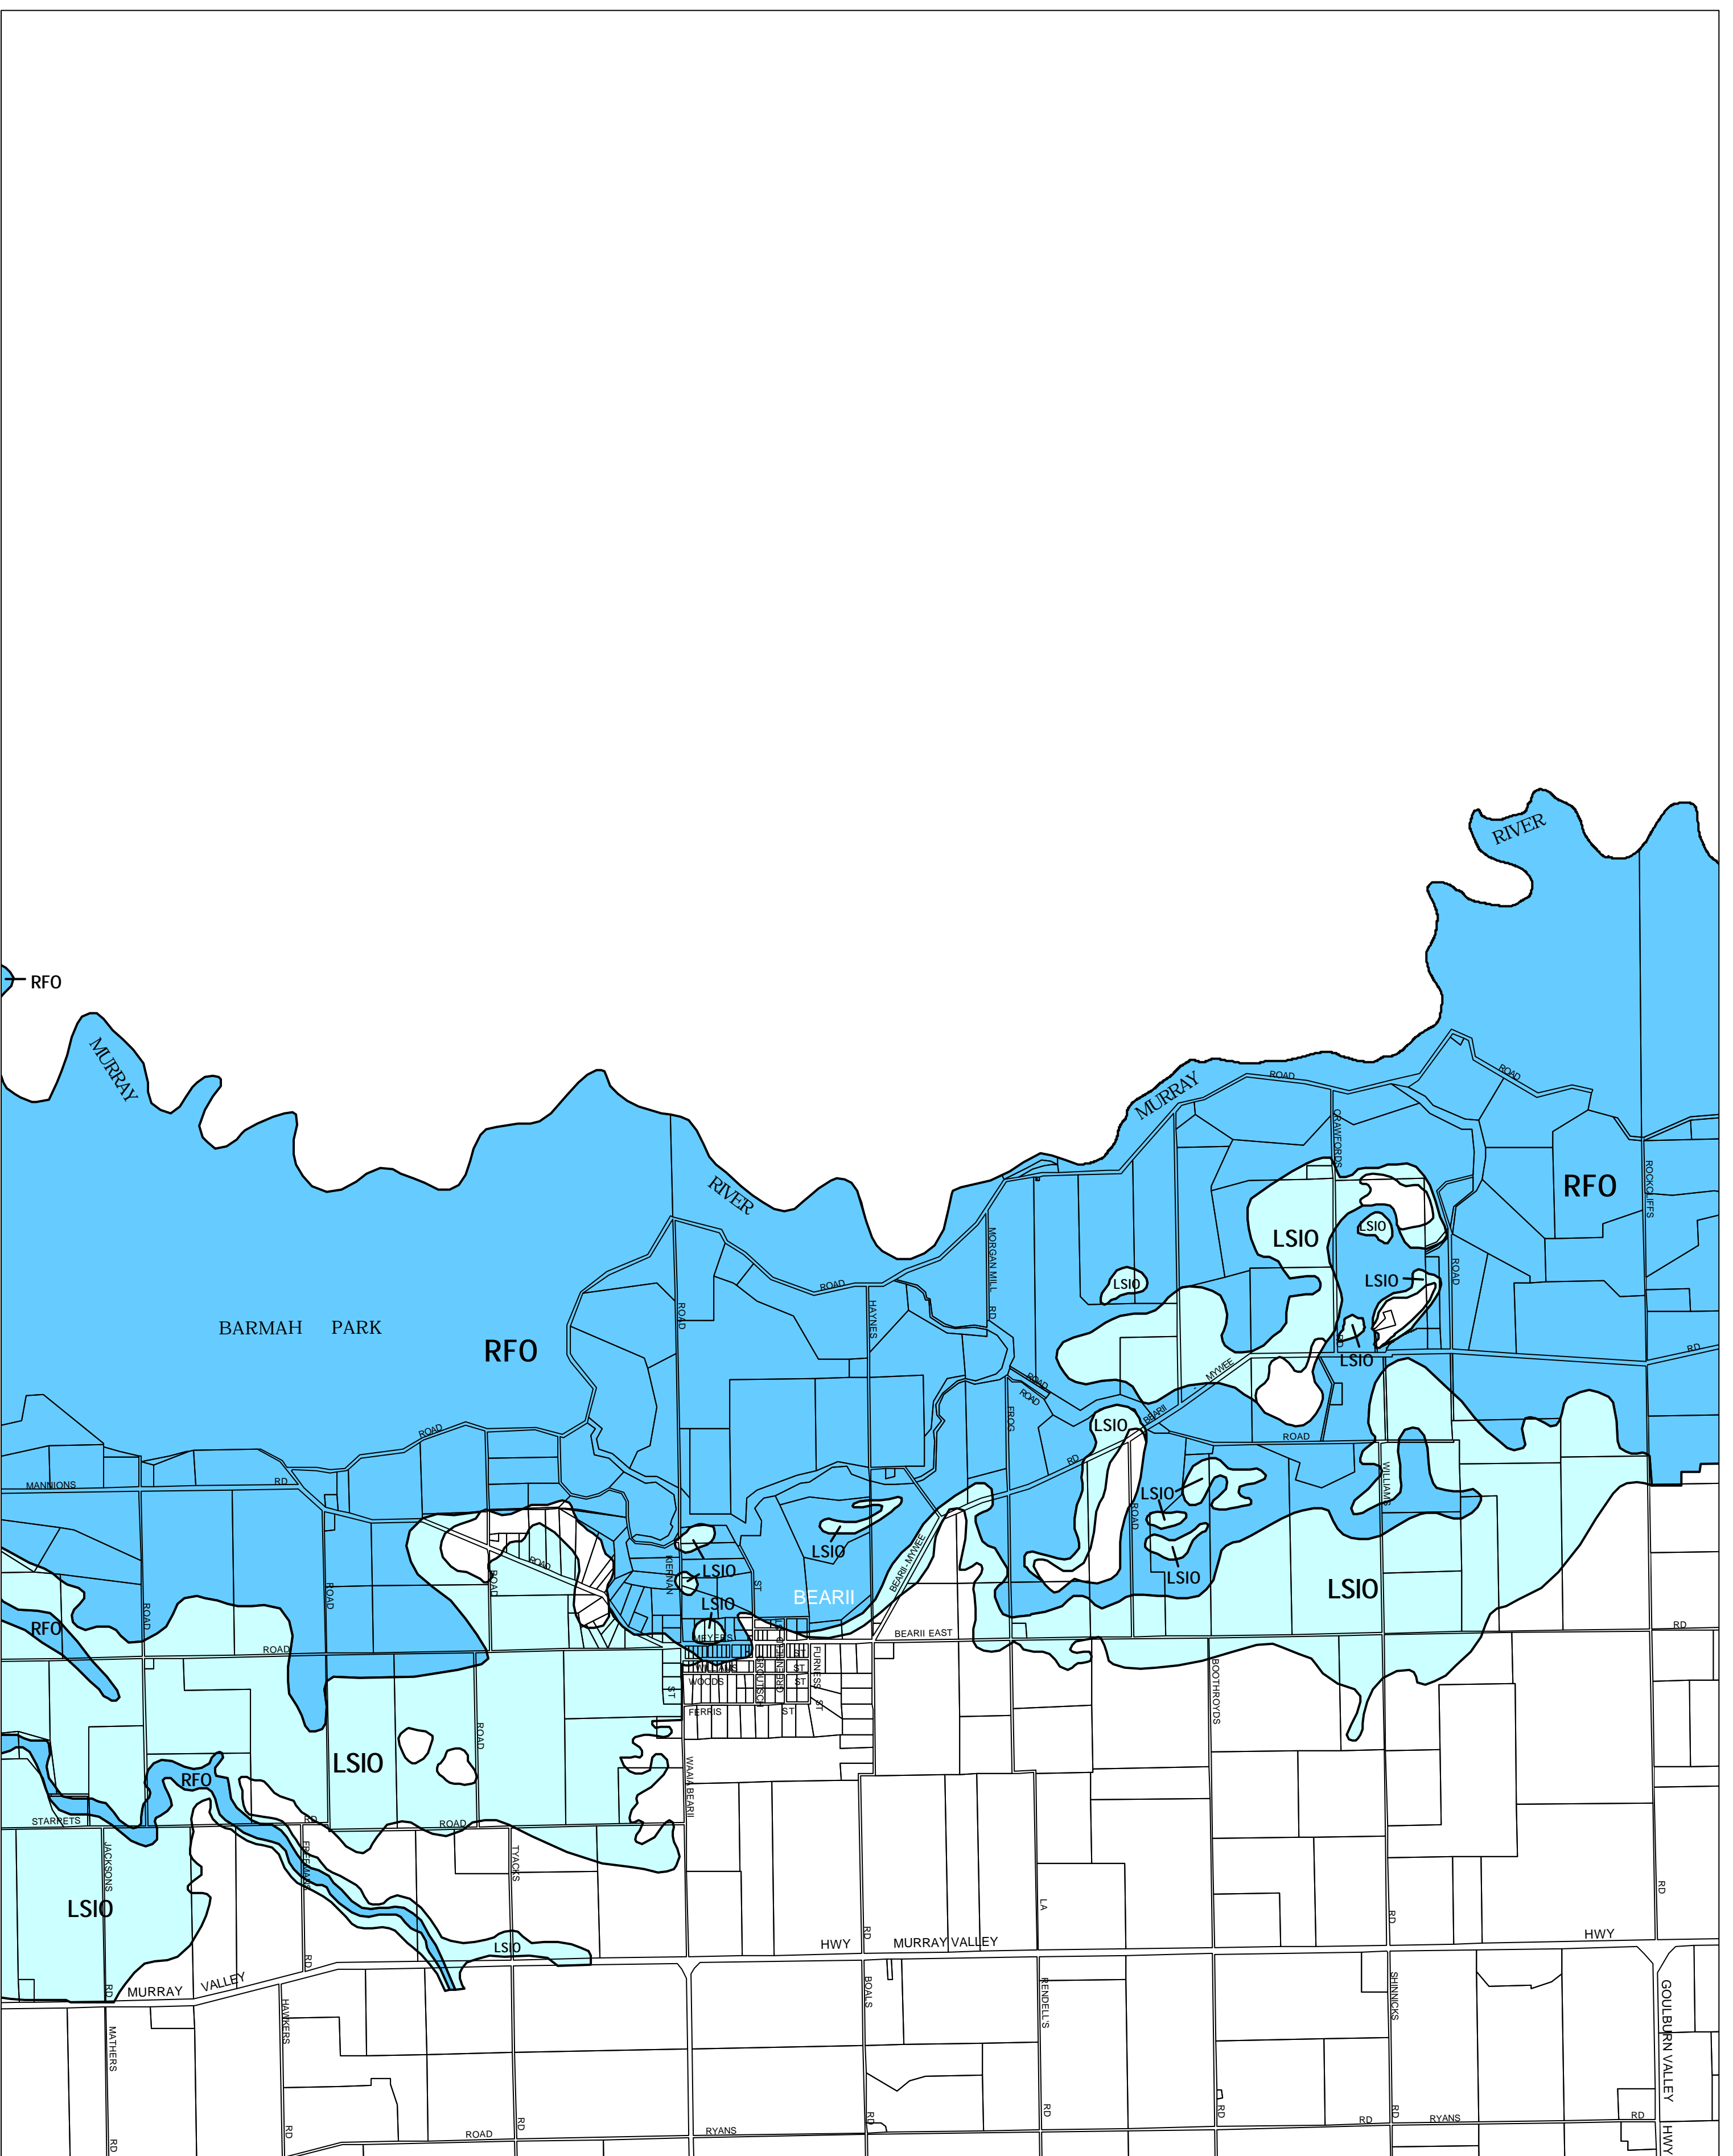

MOIRA PLANNING SCHEME - LOCAL PROVISION

Overlays

- Land Subject To Inundation Overlay
- Rural Floodway Overlay

AUSTRALIAN MAP GRID ZONE 55

INDEX TO ADJOINING METRIC SERIES MAP

Printed: 18/6/2007