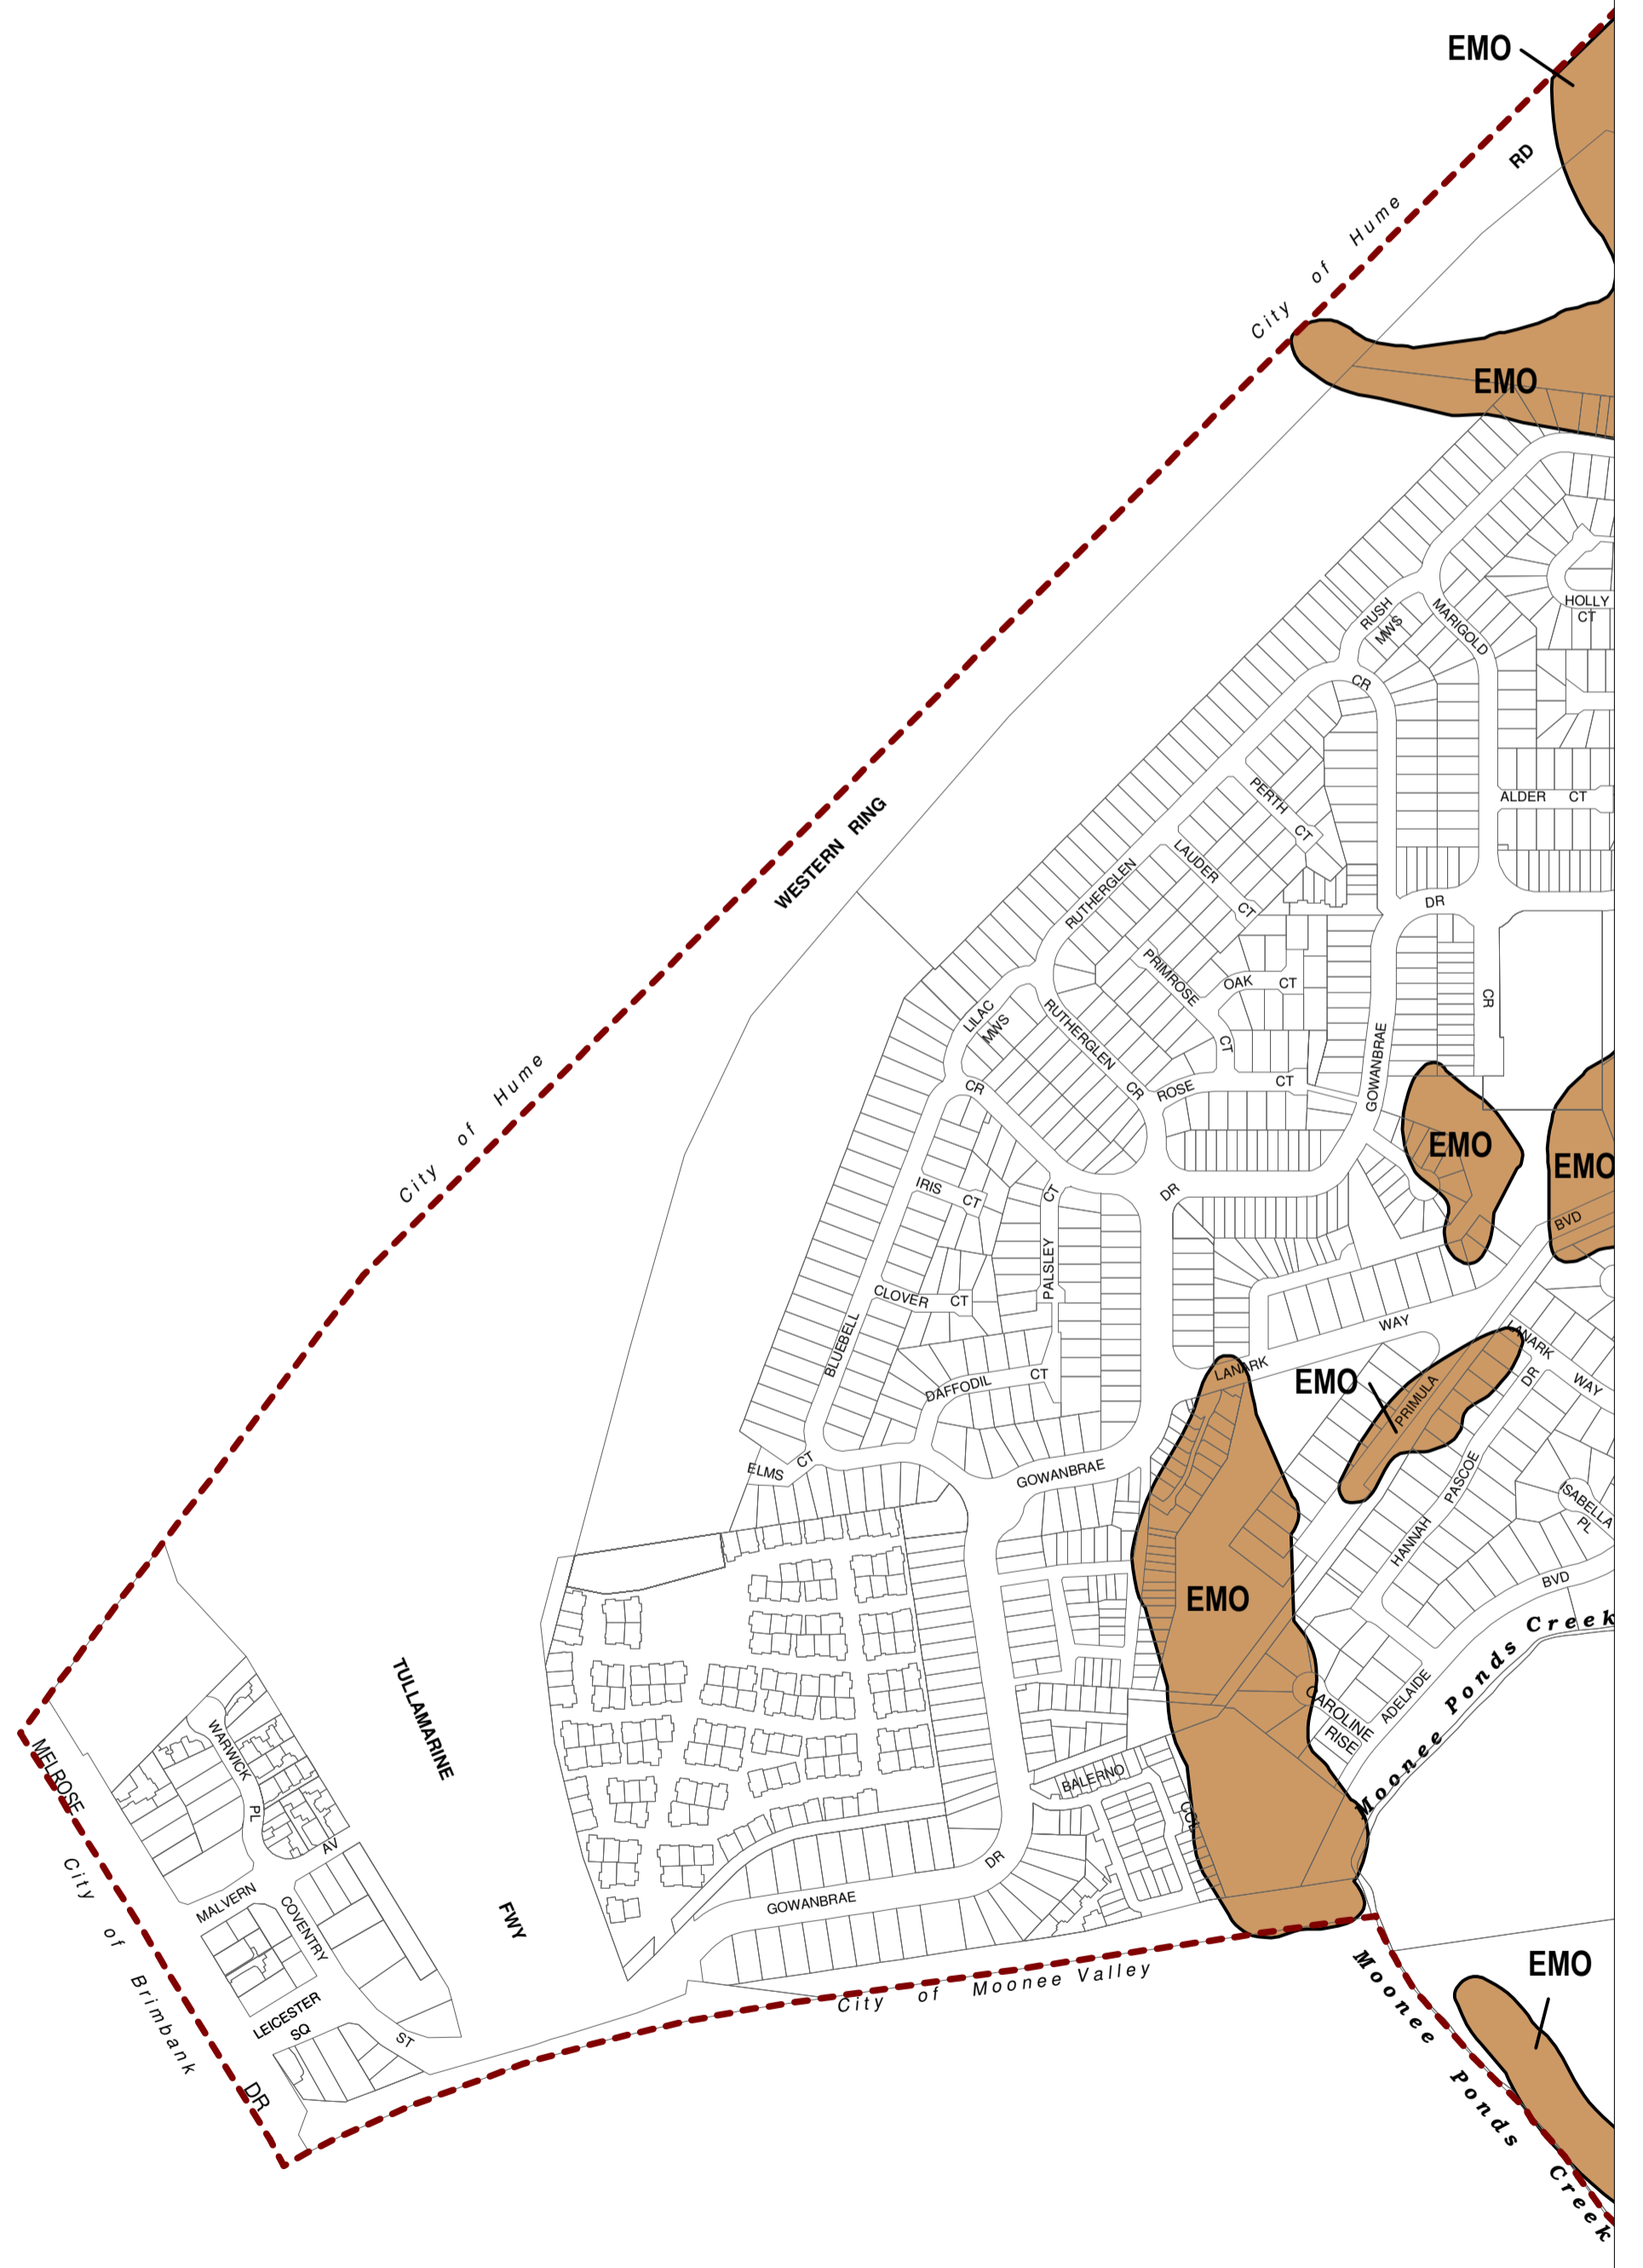

MORELAND PLANNING SCHEME - LOCAL PROVISION

Overlays
EMO Erosion Management Overlay

Printed: 21/3/2013

AMENDMENT C83